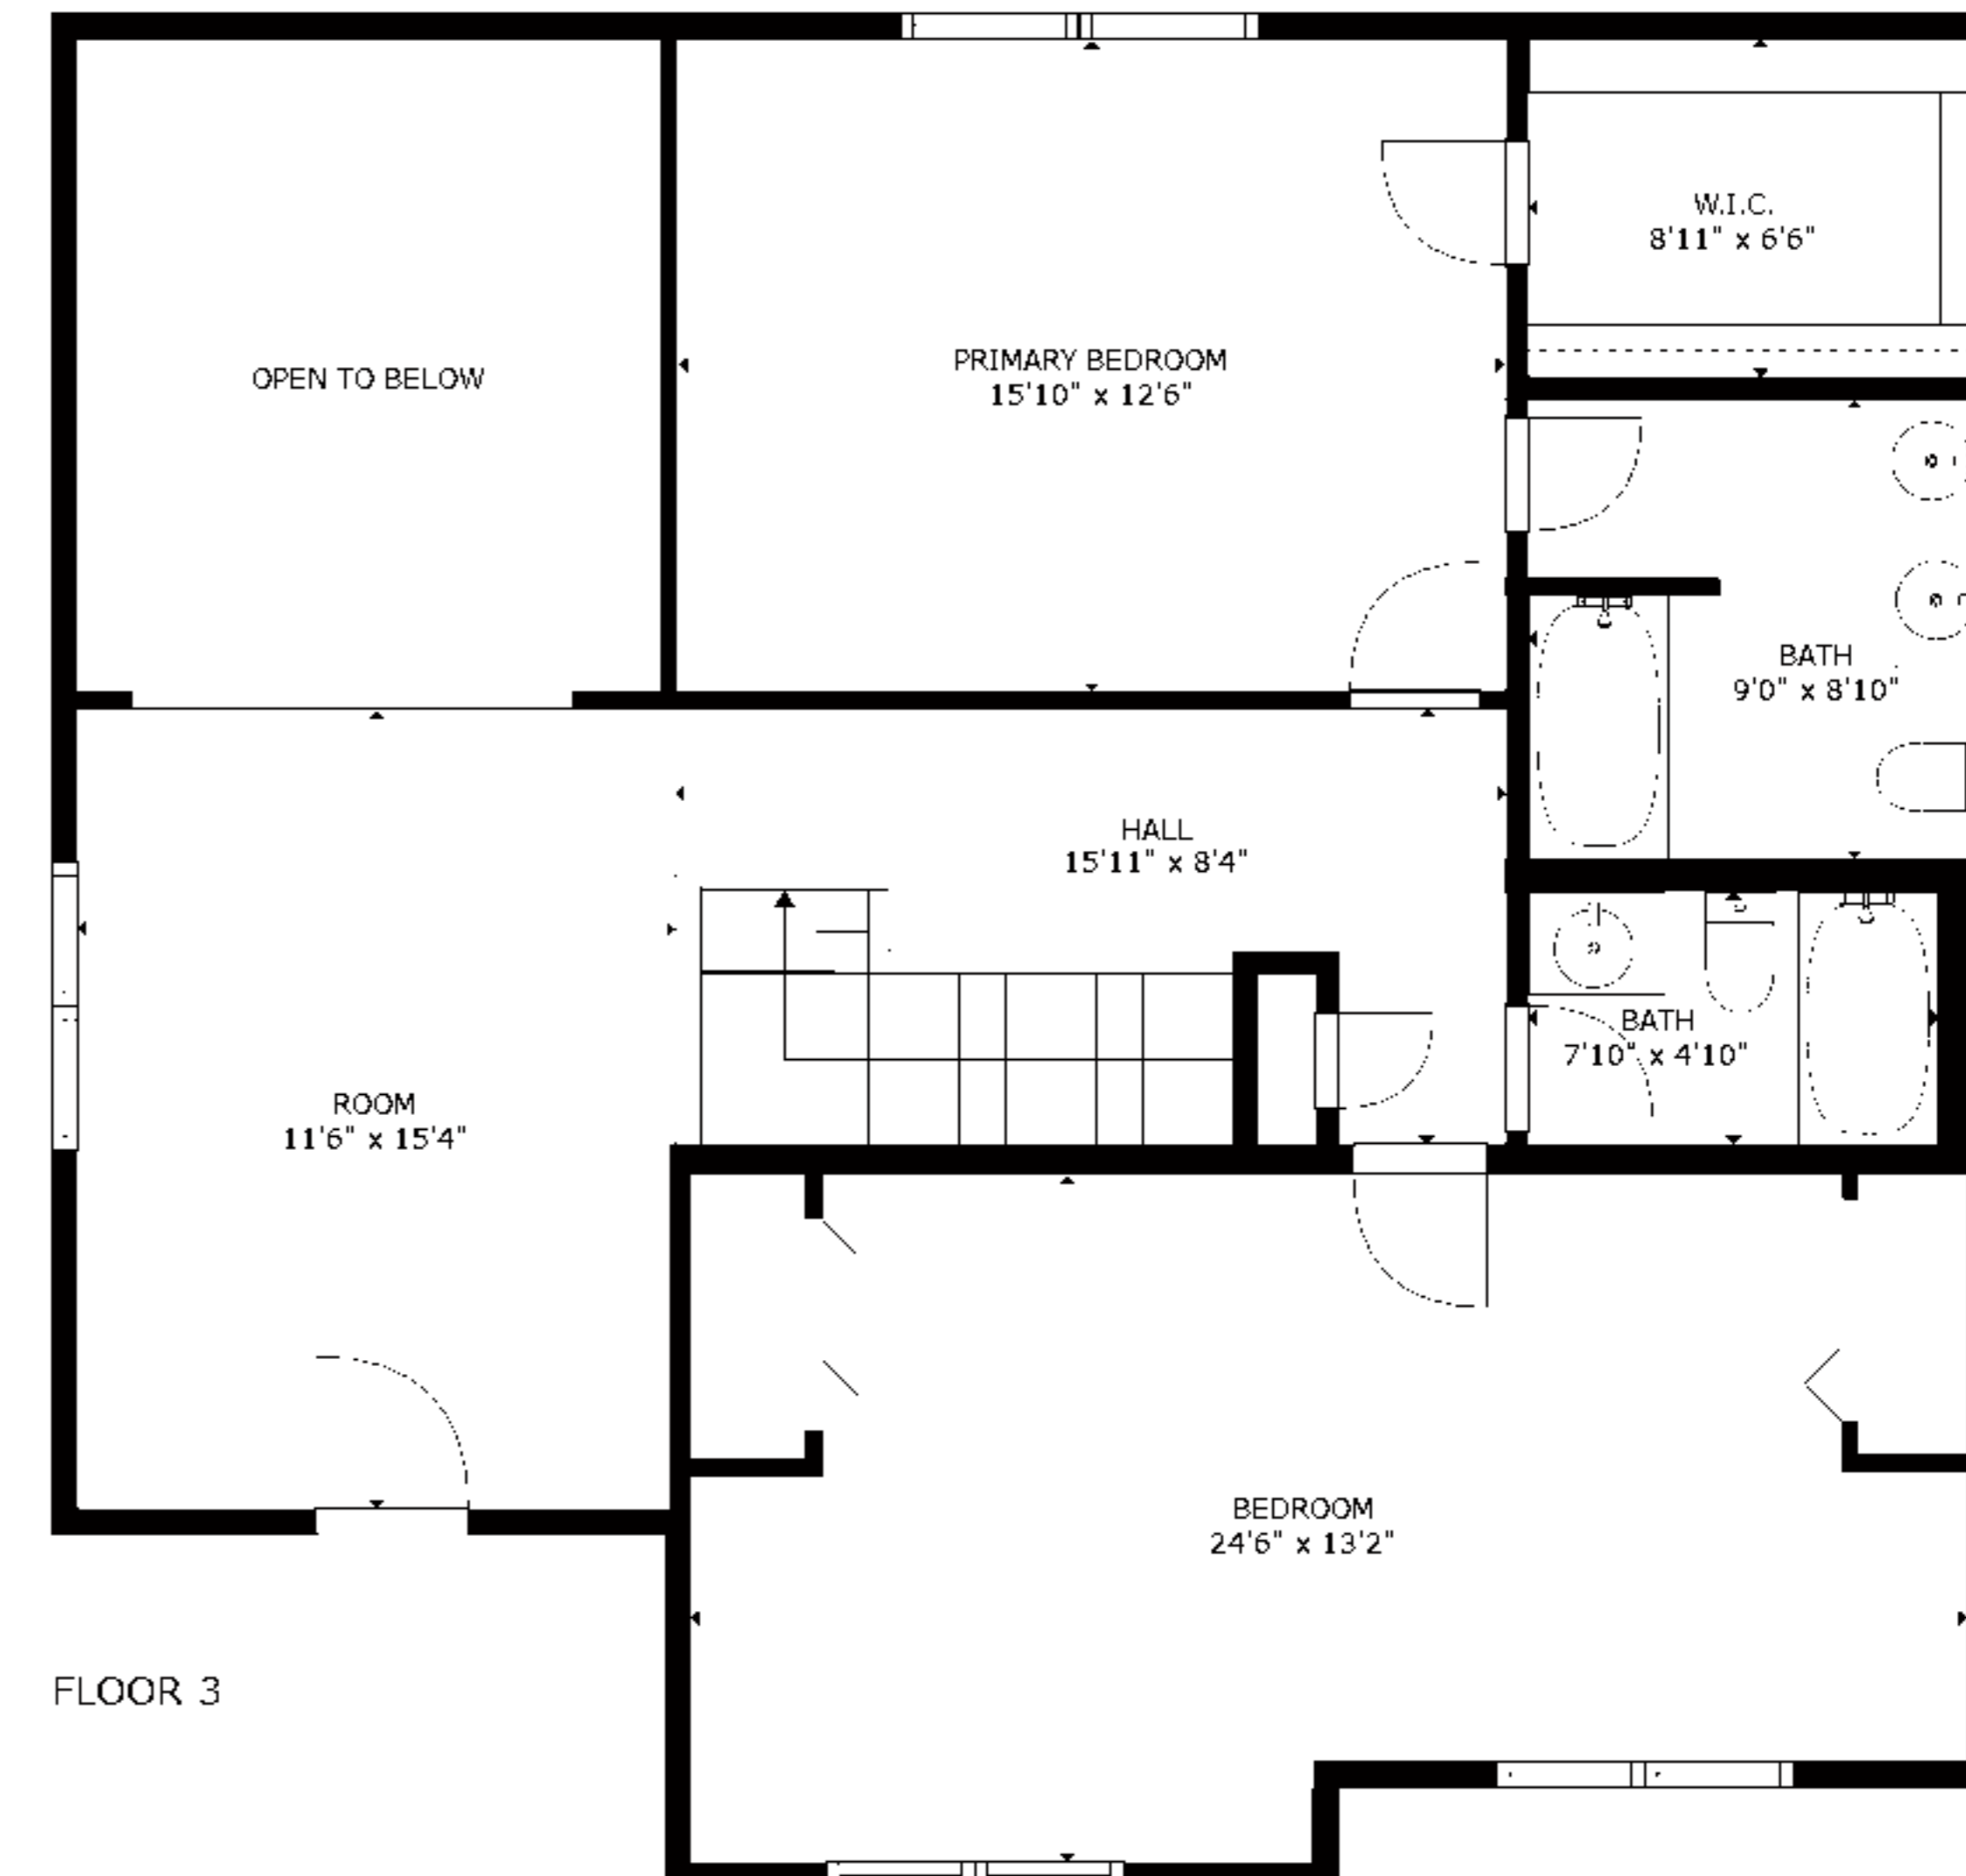

FLOOR 2

FLOOR 3

FLOOR 1

GROSS INTERNAL AREA
 FLOOR 1: 727 sq. ft, FLOOR 2: 884 sq. ft
 FLOOR 3: 1031 sq. ft, EXCLUDED AREAS:
 GARAGE: 252 sq. ft, DECK: 18 sq. ft
 TOTAL: 2642 sq. ft

GROSS INTERNAL AREA
FLOOR 1: 727 sq. ft, FLOOR 2: 884 sq. ft
FLOOR 3: 1031 sq. ft, EXCLUDED AREAS:
GARAGE: 252 sq. ft, DECK: 18 sq. ft
TOTAL: 2642 sq. ft

GROSS INTERNAL AREA
 FLOOR 1: 727 sq. ft, FLOOR 2: 884 sq. ft
 FLOOR 3: 1031 sq. ft, EXCLUDED AREAS:
 GARAGE: 252 sq. ft, DECK: 18 sq. ft
 TOTAL: 2642 sq. ft

GROSS INTERNAL AREA
FLOOR 1: 727 sq. ft, FLOOR 2: 884 sq. ft
FLOOR 3: 1031 sq. ft, EXCLUDED AREAS:
GARAGE: 252 sq. ft, DECK: 18 sq. ft
TOTAL: 2642 sq. ft