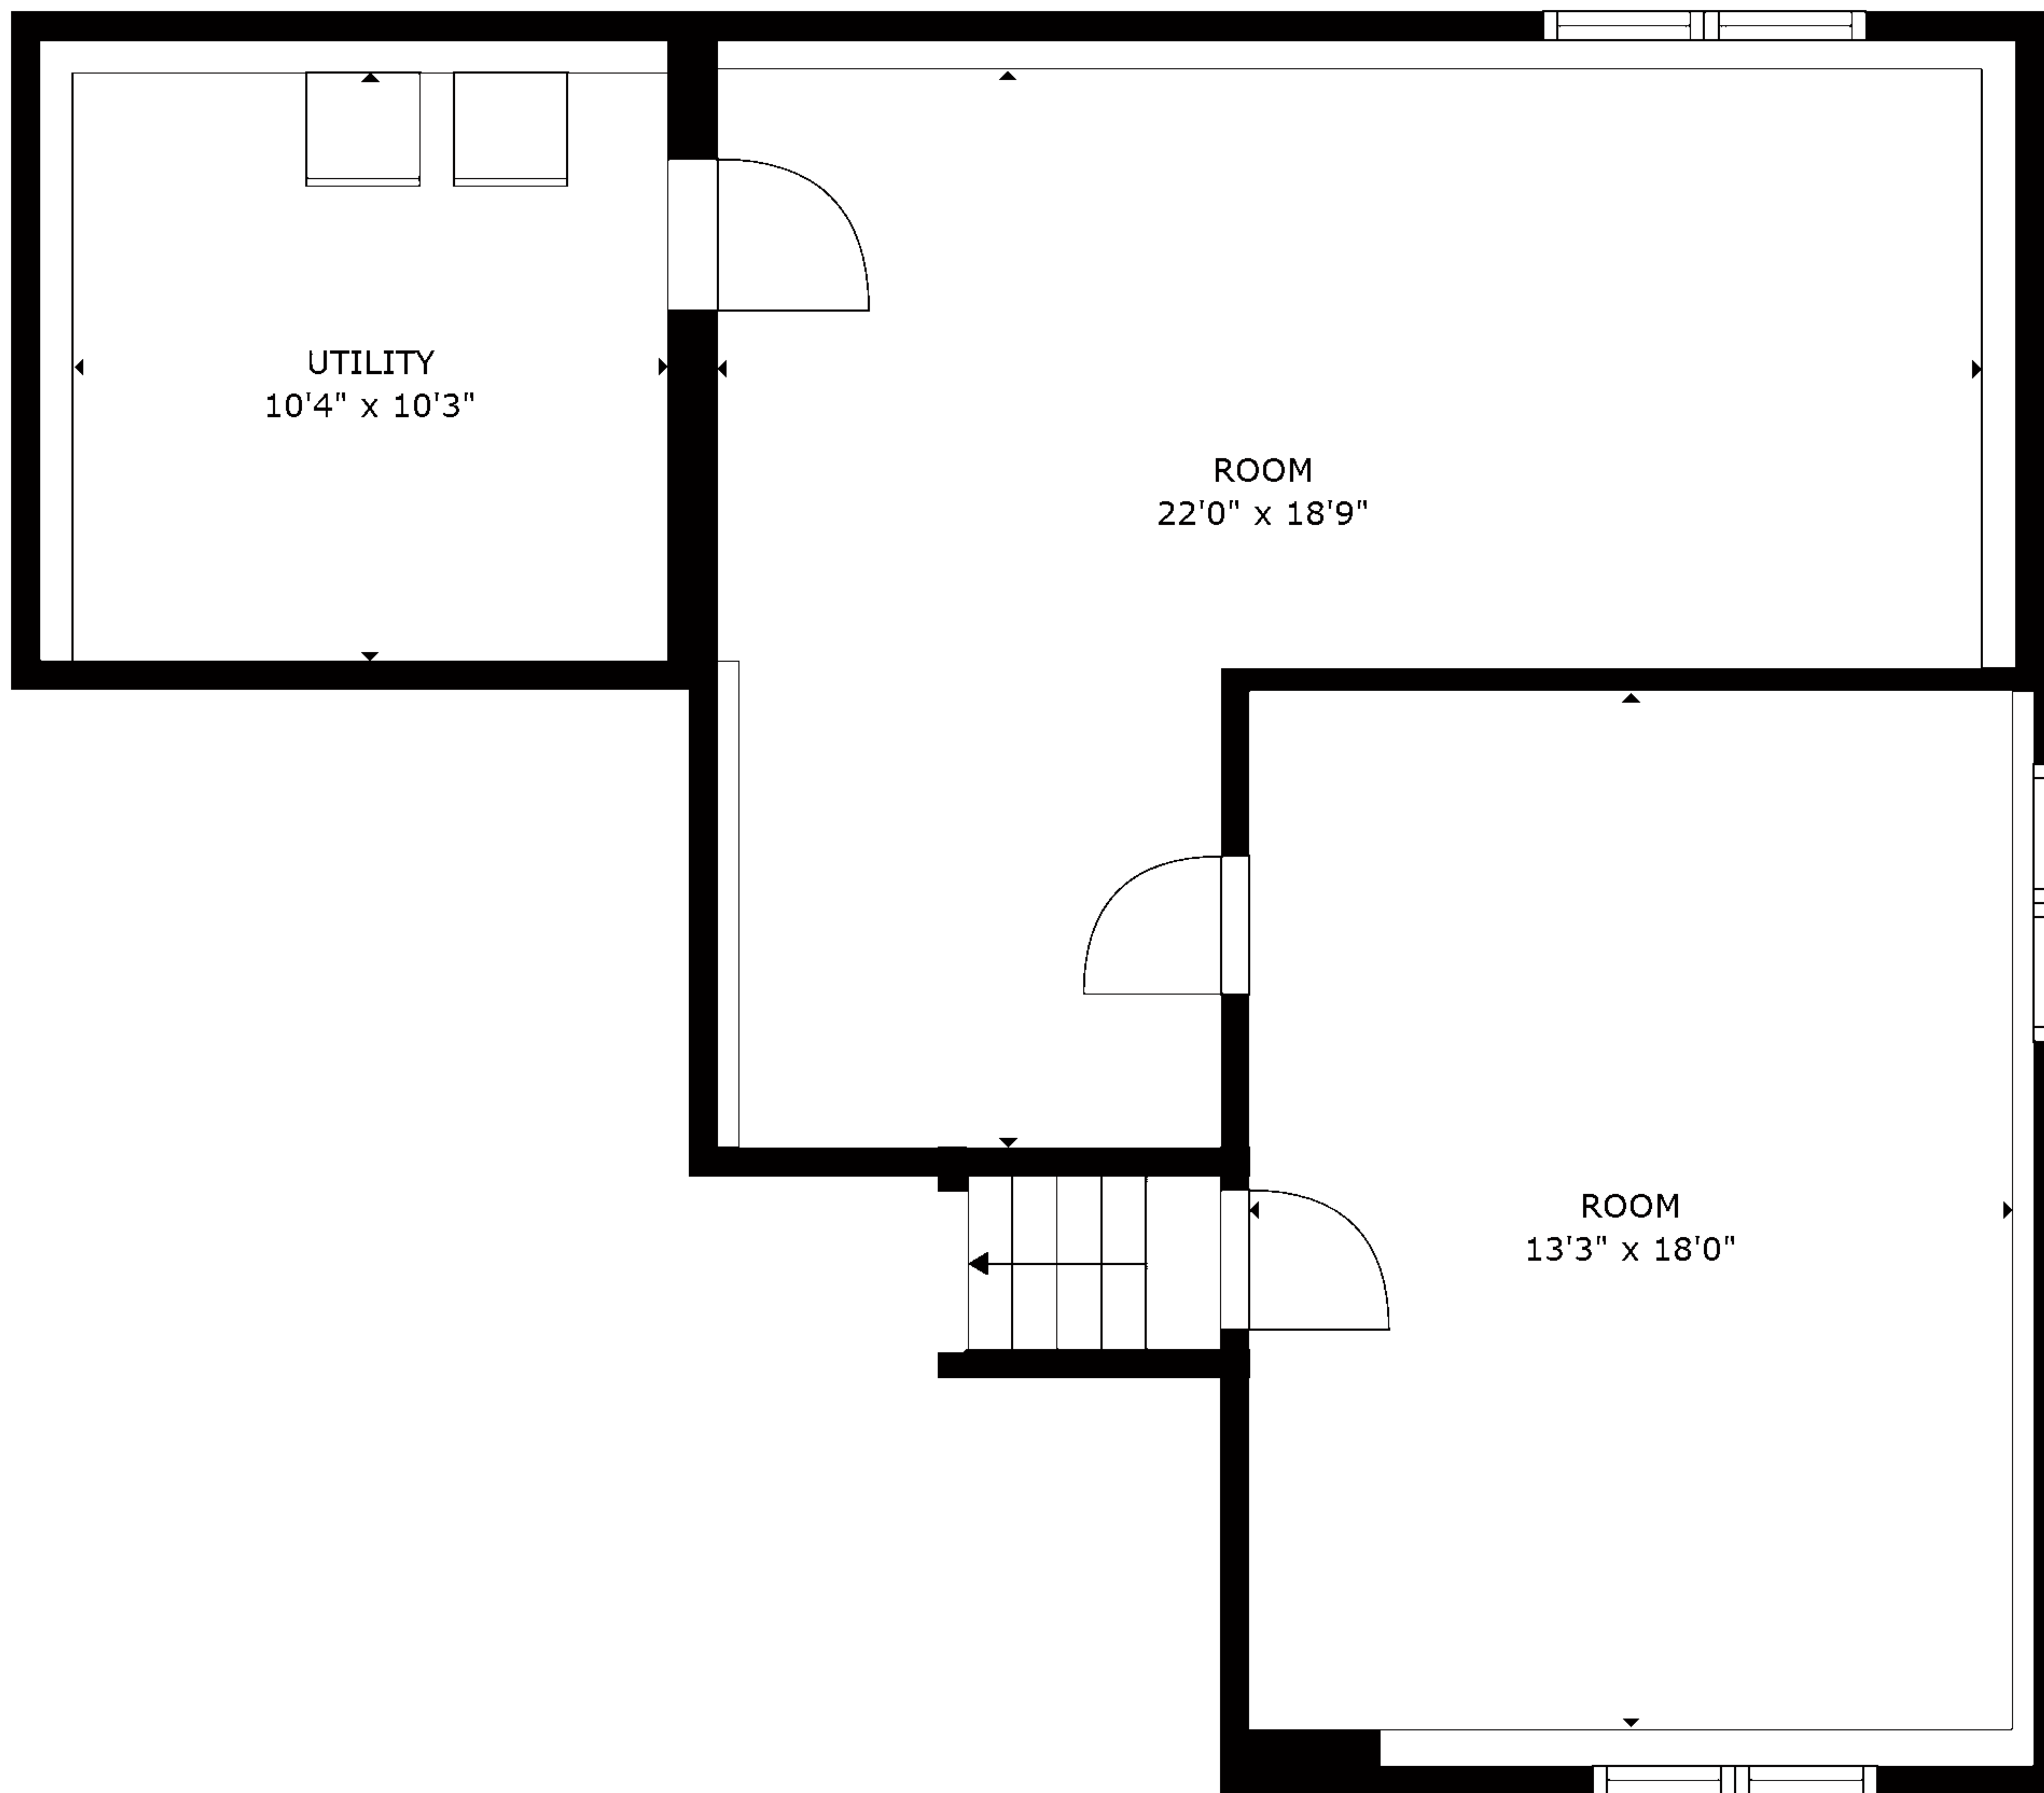

FLOOR 2

FLOOR 3

FLOOR 1

GROSS INTERNAL AREA
 FLOOR 1: 727 sq. ft, FLOOR 2: 884 sq. ft
 FLOOR 3: 1031 sq. ft, EXCLUDED AREAS:
 GARAGE: 252 sq. ft, DECK: 18 sq. ft
 TOTAL: 2642 sq. ft

GROSS INTERNAL AREA
FLOOR 1: 727 sq. ft, FLOOR 2: 884 sq. ft
FLOOR 3: 1031 sq. ft, EXCLUDED AREAS:
GARAGE: 252 sq. ft, DECK: 18 sq. ft
TOTAL: 2642 sq. ft

GROSS INTERNAL AREA
 FLOOR 1: 727 sq. ft, FLOOR 2: 884 sq. ft
 FLOOR 3: 1031 sq. ft, EXCLUDED AREAS:
 GARAGE: 252 sq. ft, DECK: 18 sq. ft
 TOTAL: 2642 sq. ft

GROSS INTERNAL AREA
FLOOR 1: 727 sq. ft, FLOOR 2: 884 sq. ft
FLOOR 3: 1031 sq. ft, EXCLUDED AREAS:
GARAGE: 252 sq. ft, DECK: 18 sq. ft
TOTAL: 2642 sq. ft