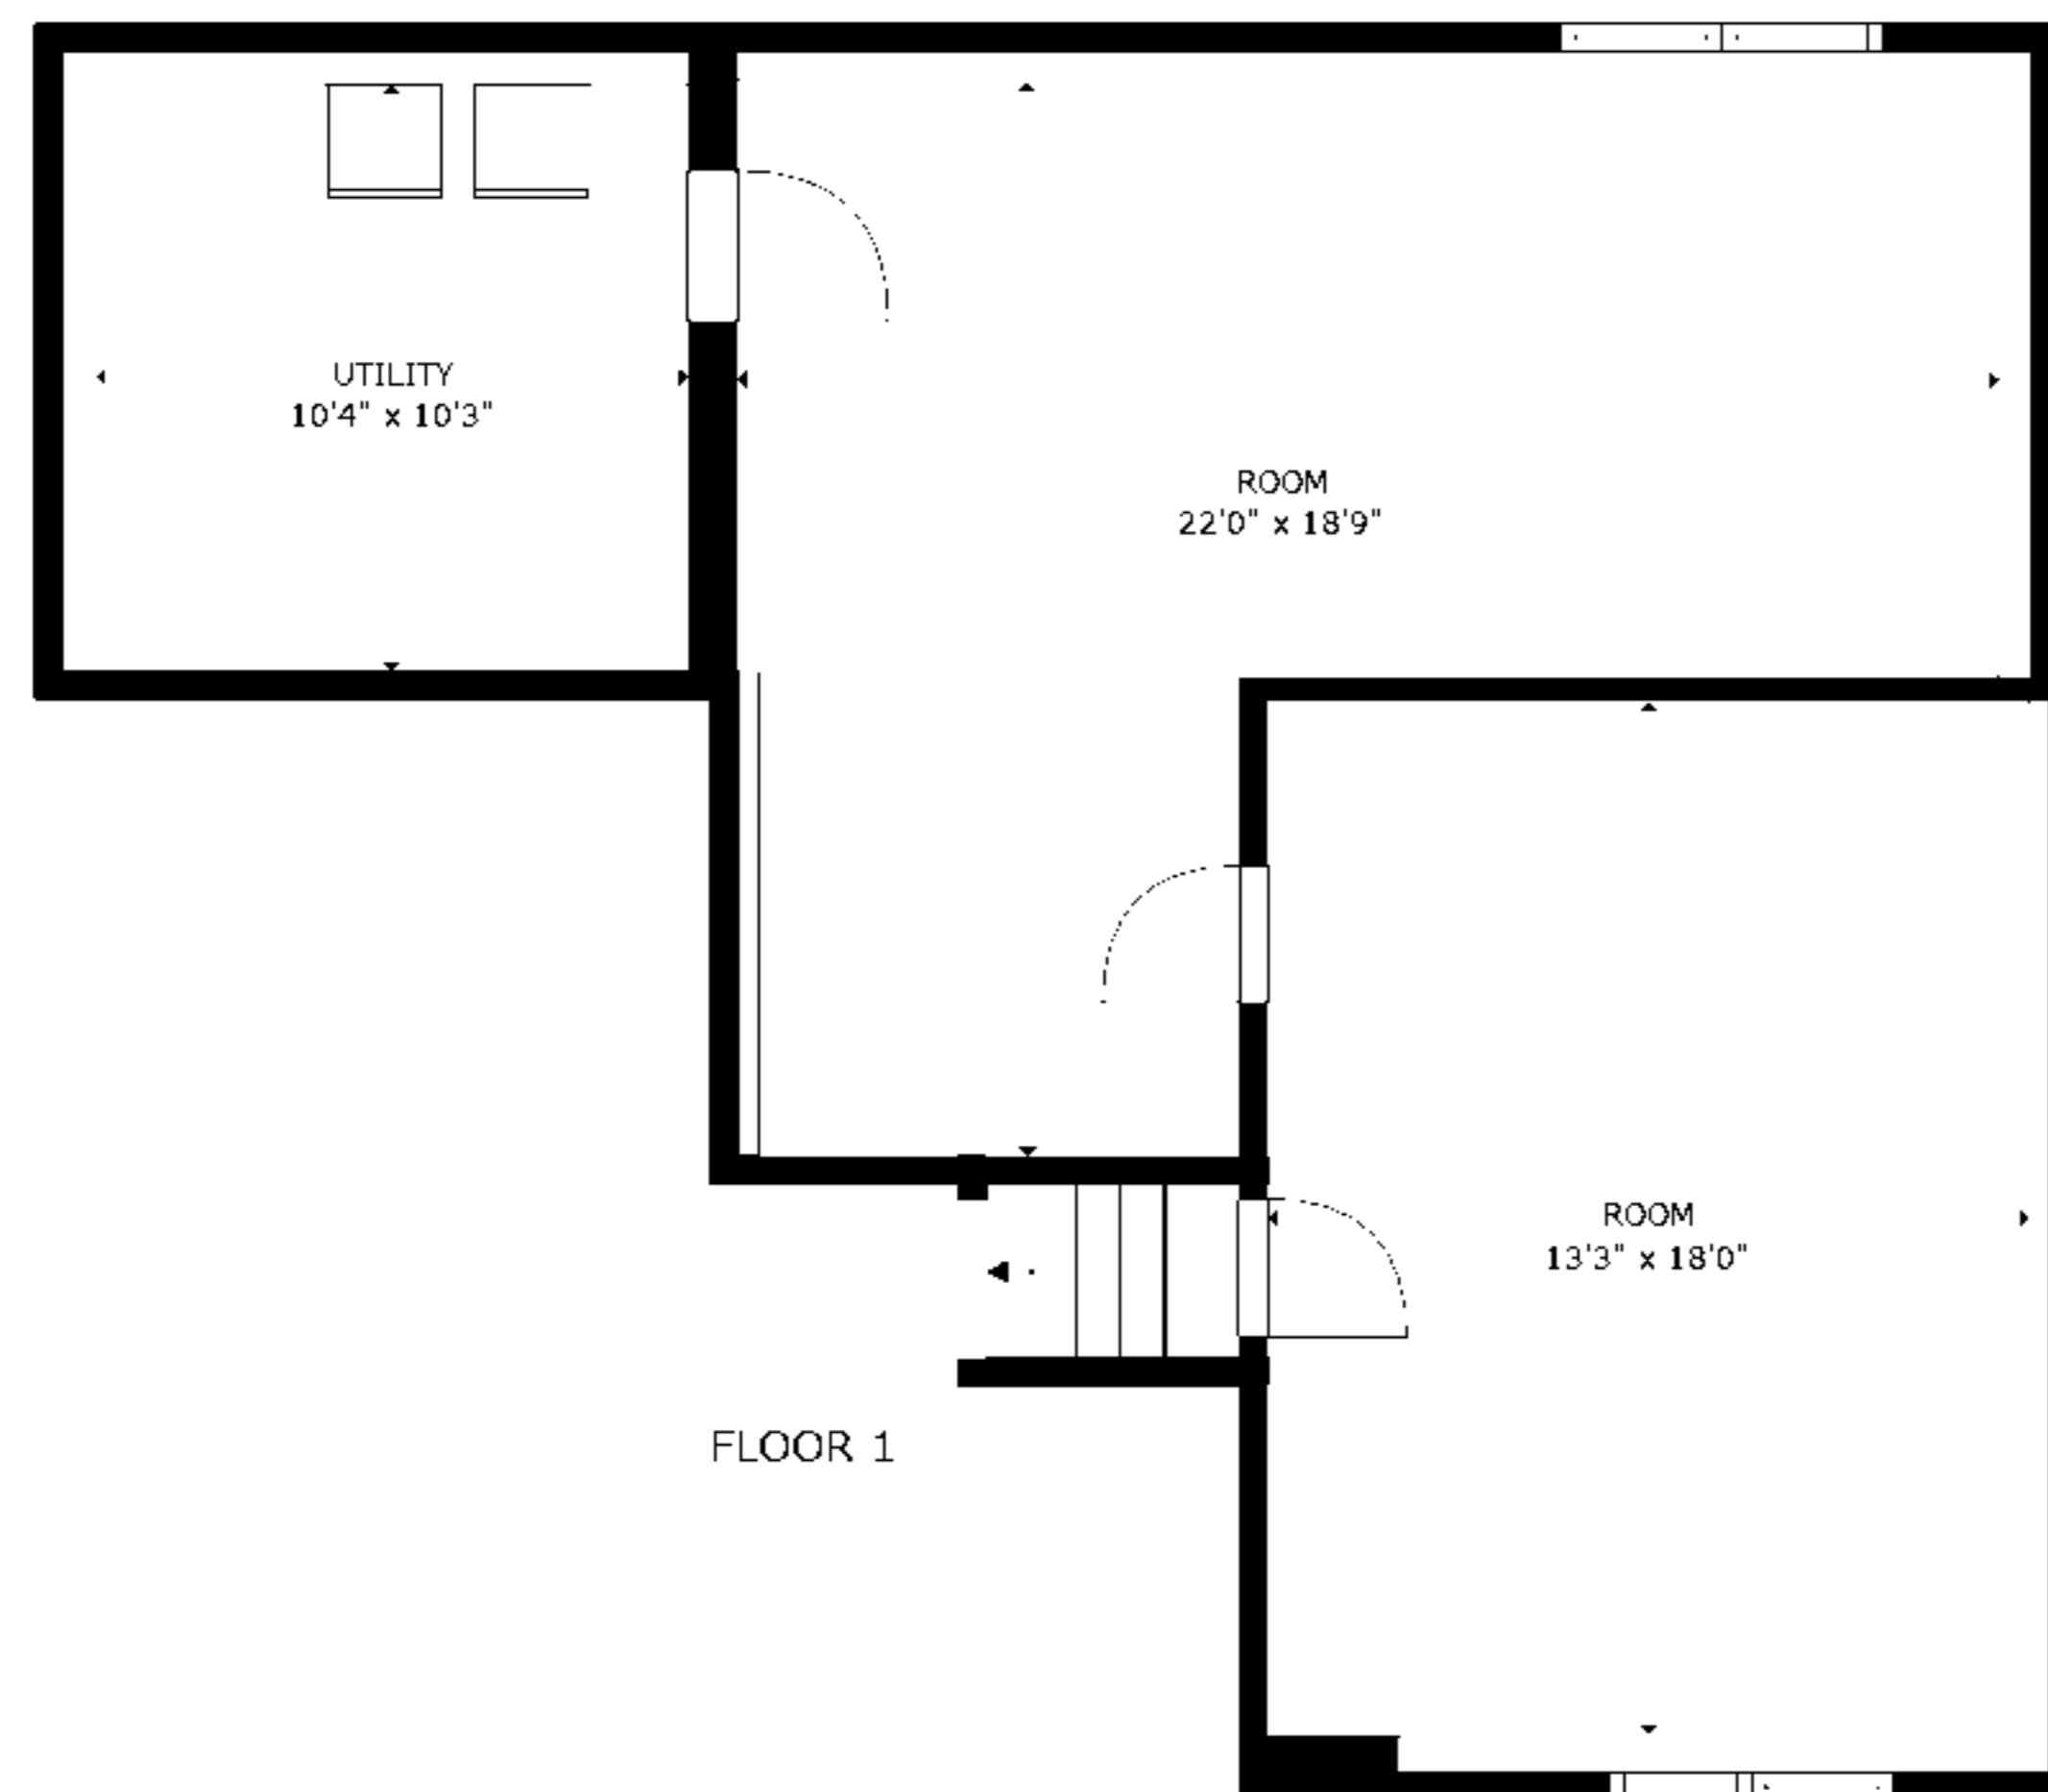

FLOOR 2

FLOOR 3

FLOOR 1

GROSS INTERNAL AREA
 FLOOR 1: 727 sq. ft, FLOOR 2: 884 sq. ft
 FLOOR 3: 1031 sq. ft, EXCLUDED AREAS:
 GARAGE: 252 sq. ft, DECK: 18 sq. ft
 TOTAL: 2642 sq. ft

GROSS INTERNAL AREA
FLOOR 1: 727 sq. ft, FLOOR 2: 884 sq. ft
FLOOR 3: 1031 sq. ft, EXCLUDED AREAS:
GARAGE: 252 sq. ft, DECK: 18 sq. ft
TOTAL: 2642 sq. ft

GROSS INTERNAL AREA
 FLOOR 1: 727 sq. ft, FLOOR 2: 884 sq. ft
 FLOOR 3: 1031 sq. ft, EXCLUDED AREAS:
 GARAGE: 252 sq. ft, DECK: 18 sq. ft
 TOTAL: 2642 sq. ft

GROSS INTERNAL AREA
FLOOR 1: 727 sq. ft, FLOOR 2: 884 sq. ft
FLOOR 3: 1031 sq. ft, EXCLUDED AREAS:
GARAGE: 252 sq. ft, DECK: 18 sq. ft
TOTAL: 2642 sq. ft