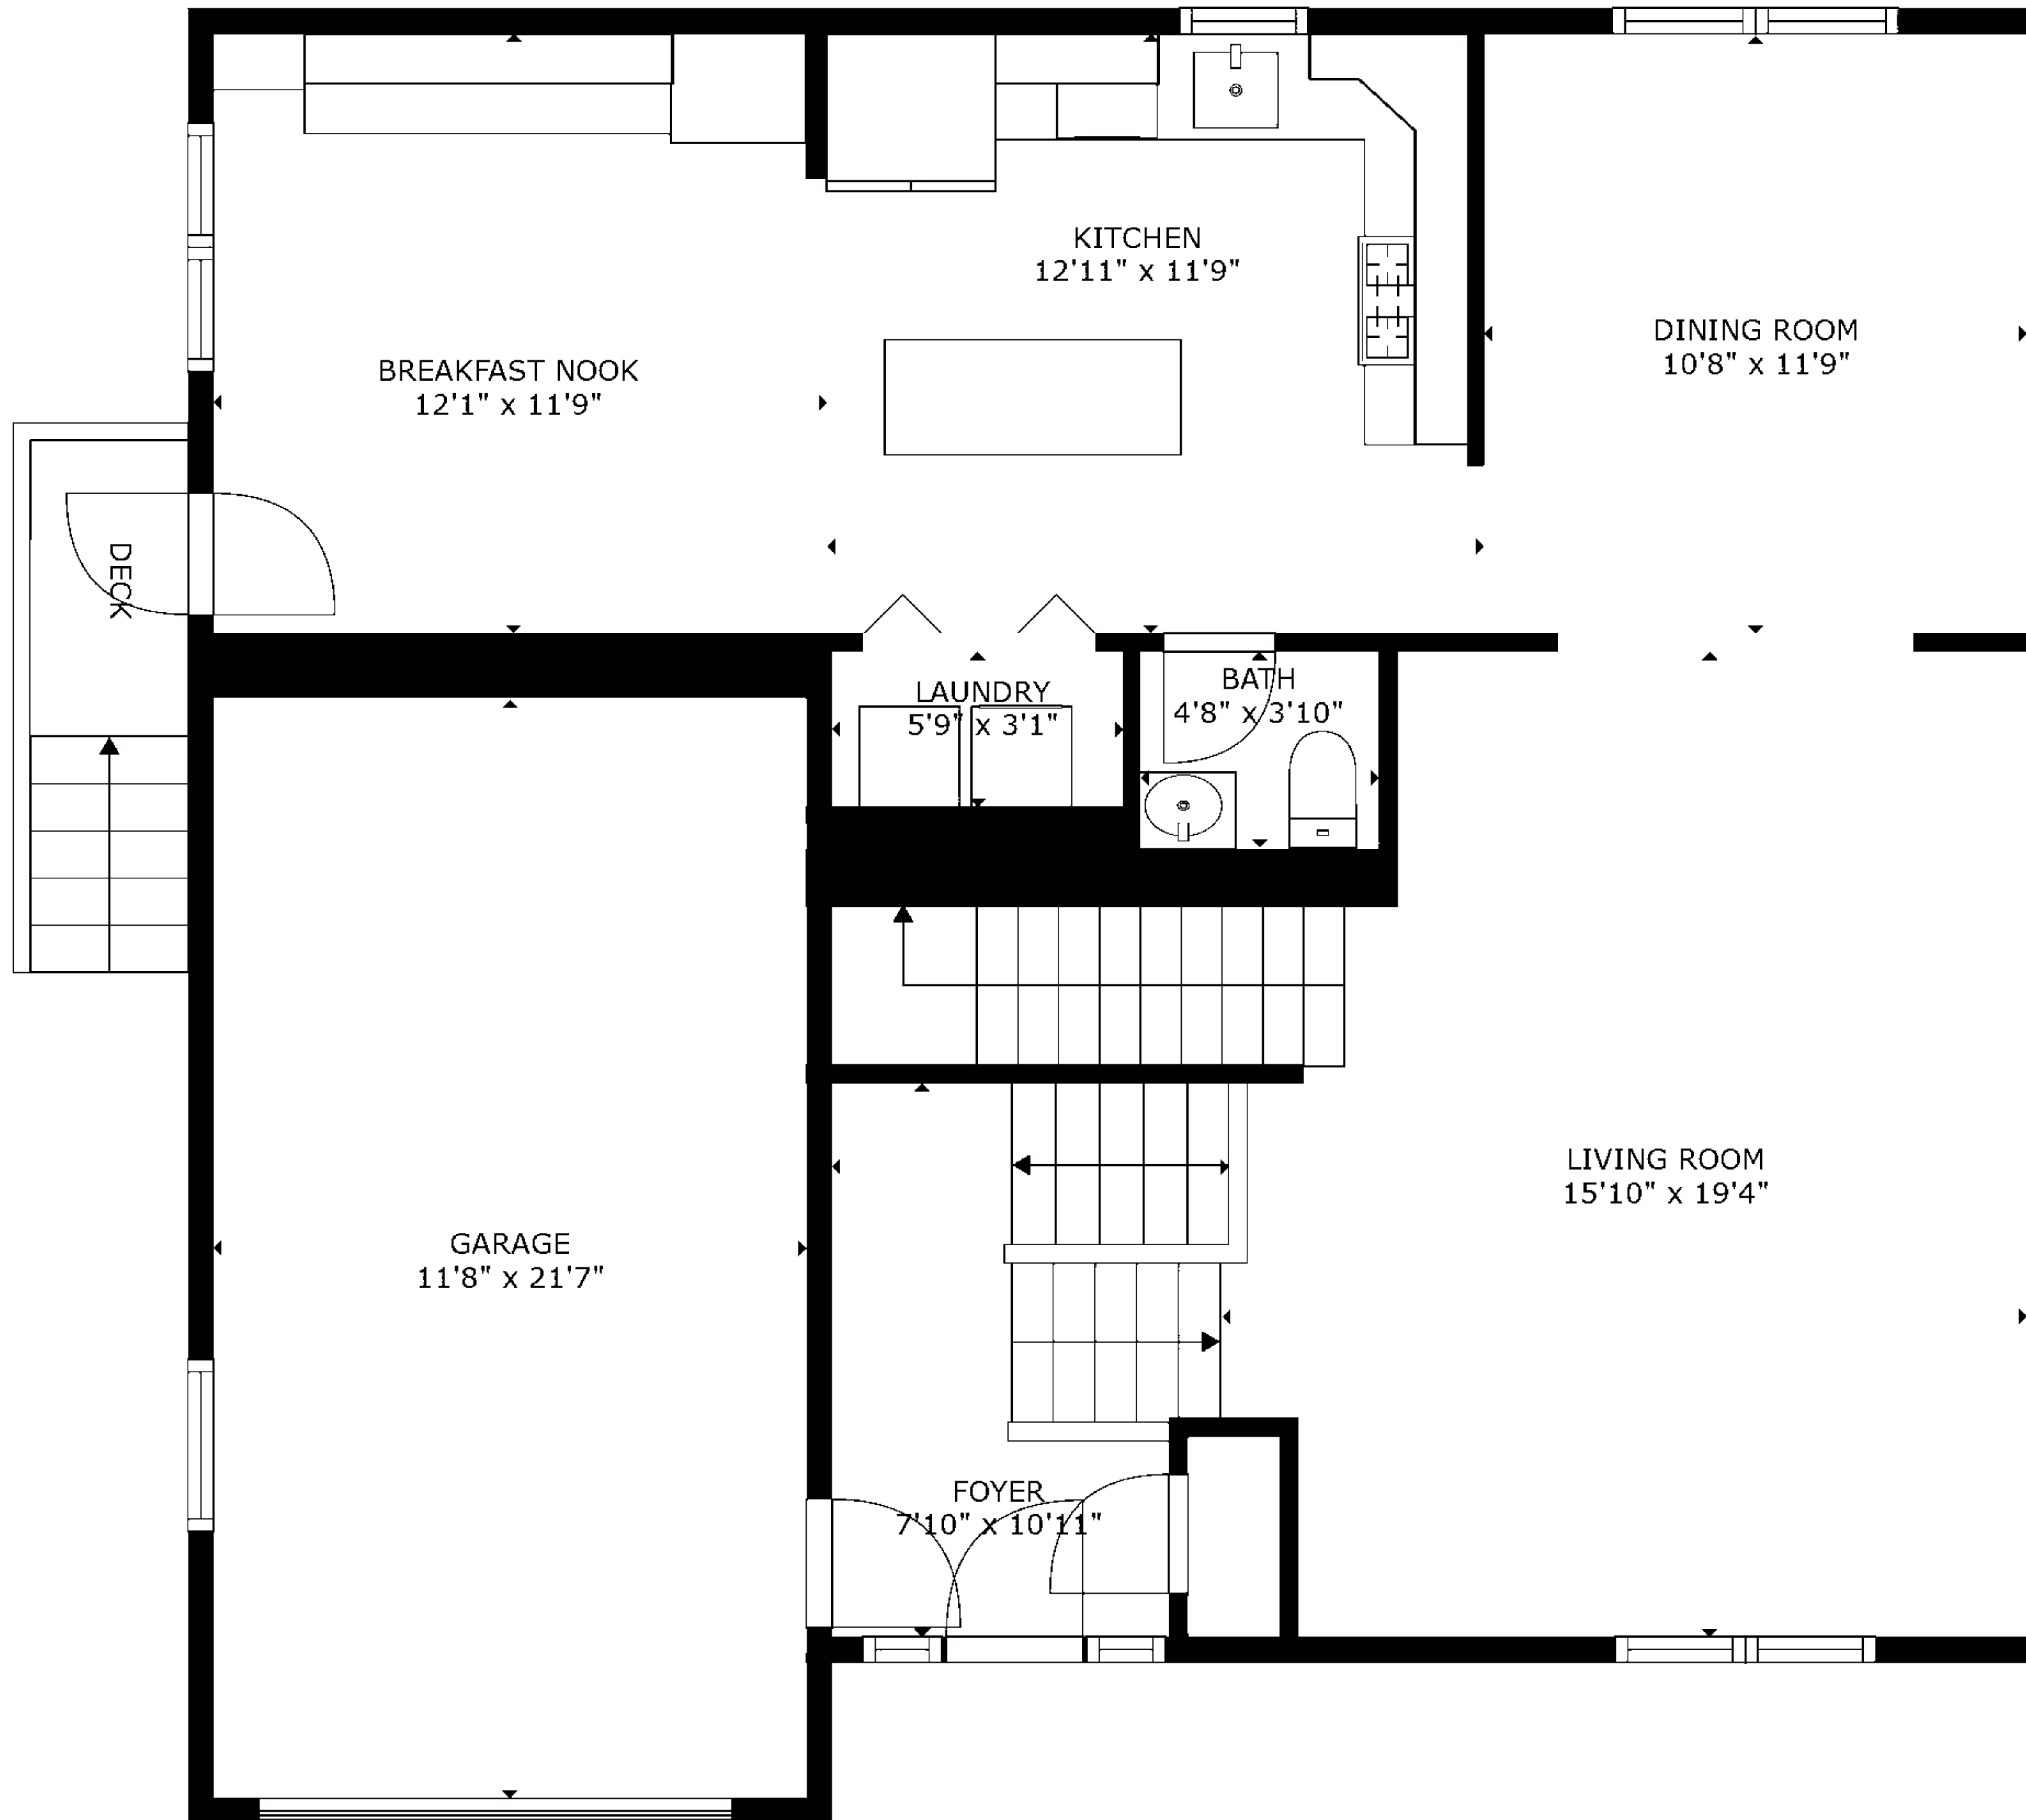

FLOOR 2

FLOOR 3

FLOOR 1

GROSS INTERNAL AREA
 FLOOR 1: 727 sq. ft, FLOOR 2: 884 sq. ft
 FLOOR 3: 1031 sq. ft, EXCLUDED AREAS:
 GARAGE: 252 sq. ft, DECK: 18 sq. ft
 TOTAL: 2642 sq. ft

GROSS INTERNAL AREA
FLOOR 1: 727 sq. ft, FLOOR 2: 884 sq. ft
FLOOR 3: 1031 sq. ft, EXCLUDED AREAS:
GARAGE: 252 sq. ft, DECK: 18 sq. ft
TOTAL: 2642 sq. ft

GROSS INTERNAL AREA
 FLOOR 1: 727 sq. ft, FLOOR 2: 884 sq. ft
 FLOOR 3: 1031 sq. ft, EXCLUDED AREAS:
 GARAGE: 252 sq. ft, DECK: 18 sq. ft
 TOTAL: 2642 sq. ft

GROSS INTERNAL AREA
FLOOR 1: 727 sq. ft, FLOOR 2: 884 sq. ft
FLOOR 3: 1031 sq. ft, EXCLUDED AREAS:
GARAGE: 252 sq. ft, DECK: 18 sq. ft
TOTAL: 2642 sq. ft