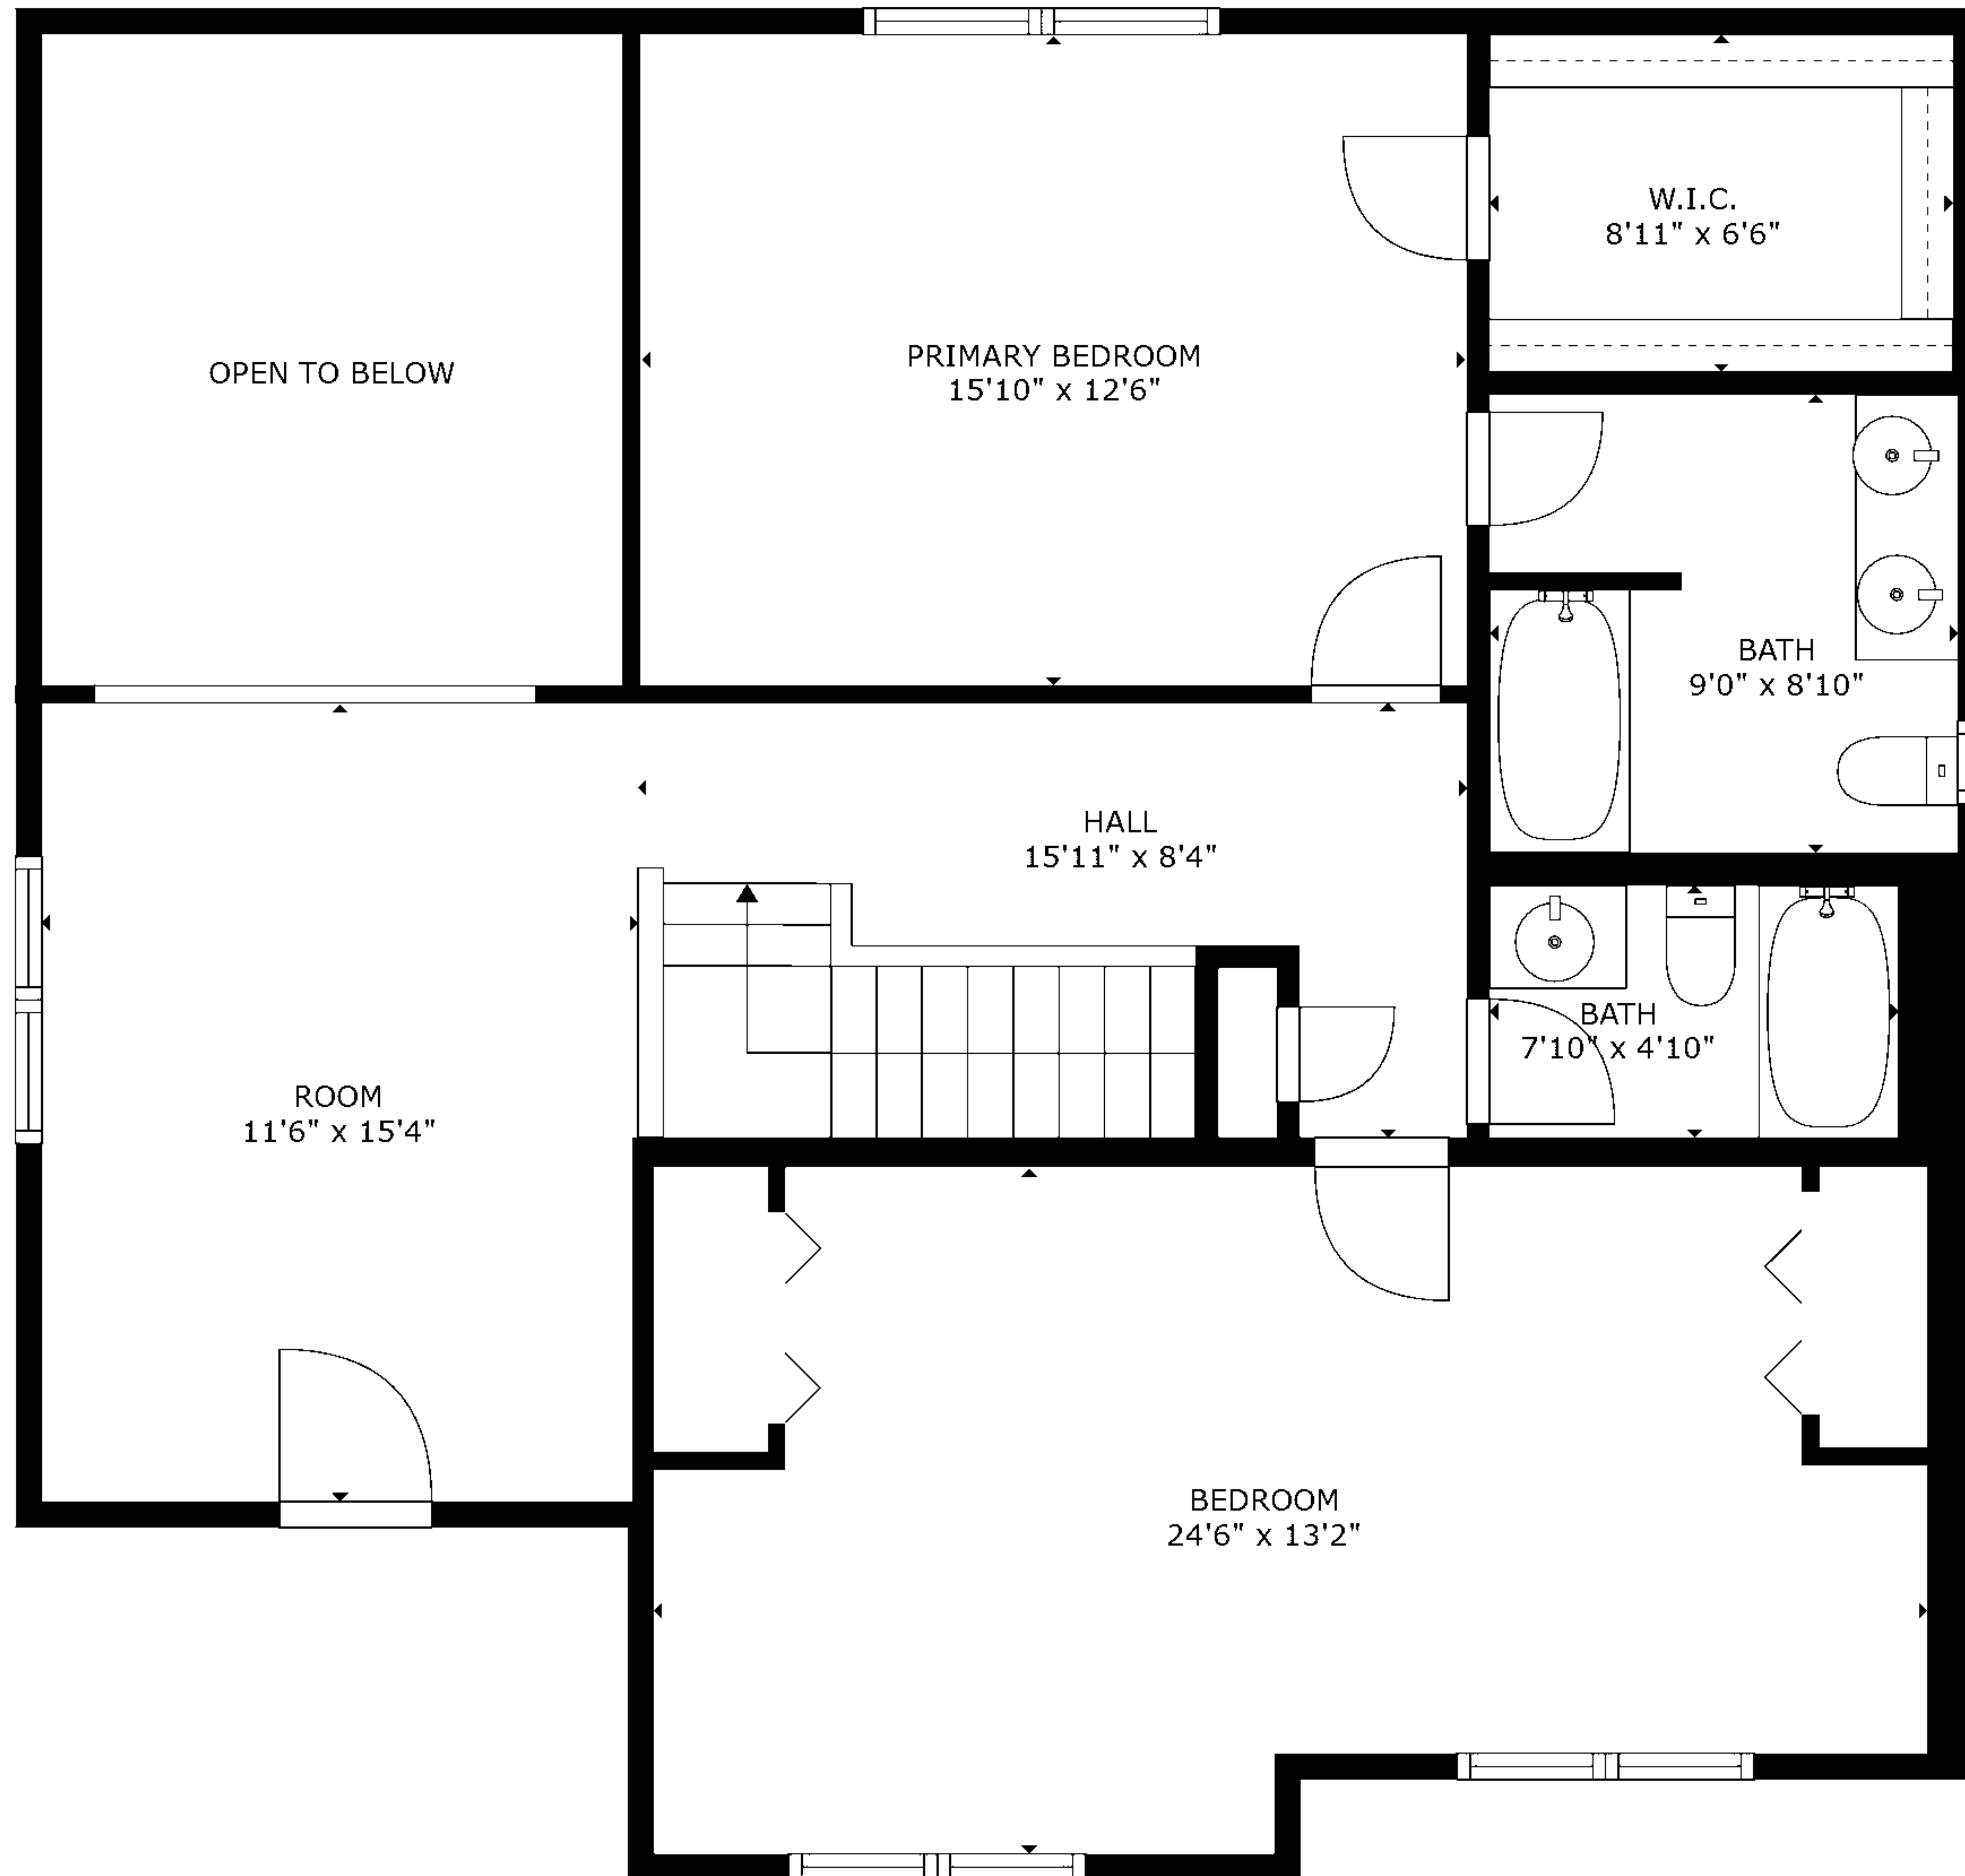

FLOOR 2

FLOOR 3

FLOOR 1

GROSS INTERNAL AREA
 FLOOR 1: 727 sq. ft, FLOOR 2: 884 sq. ft
 FLOOR 3: 1031 sq. ft, EXCLUDED AREAS:
 GARAGE: 252 sq. ft, DECK: 18 sq. ft
 TOTAL: 2642 sq. ft

GROSS INTERNAL AREA
FLOOR 1: 727 sq. ft, FLOOR 2: 884 sq. ft
FLOOR 3: 1031 sq. ft, EXCLUDED AREAS:
GARAGE: 252 sq. ft, DECK: 18 sq. ft
TOTAL: 2642 sq. ft

GROSS INTERNAL AREA
 FLOOR 1: 727 sq. ft, FLOOR 2: 884 sq. ft
 FLOOR 3: 1031 sq. ft, EXCLUDED AREAS:
 GARAGE: 252 sq. ft, DECK: 18 sq. ft
 TOTAL: 2642 sq. ft

GROSS INTERNAL AREA
FLOOR 1: 727 sq. ft, FLOOR 2: 884 sq. ft
FLOOR 3: 1031 sq. ft, EXCLUDED AREAS:
GARAGE: 252 sq. ft, DECK: 18 sq. ft
TOTAL: 2642 sq. ft