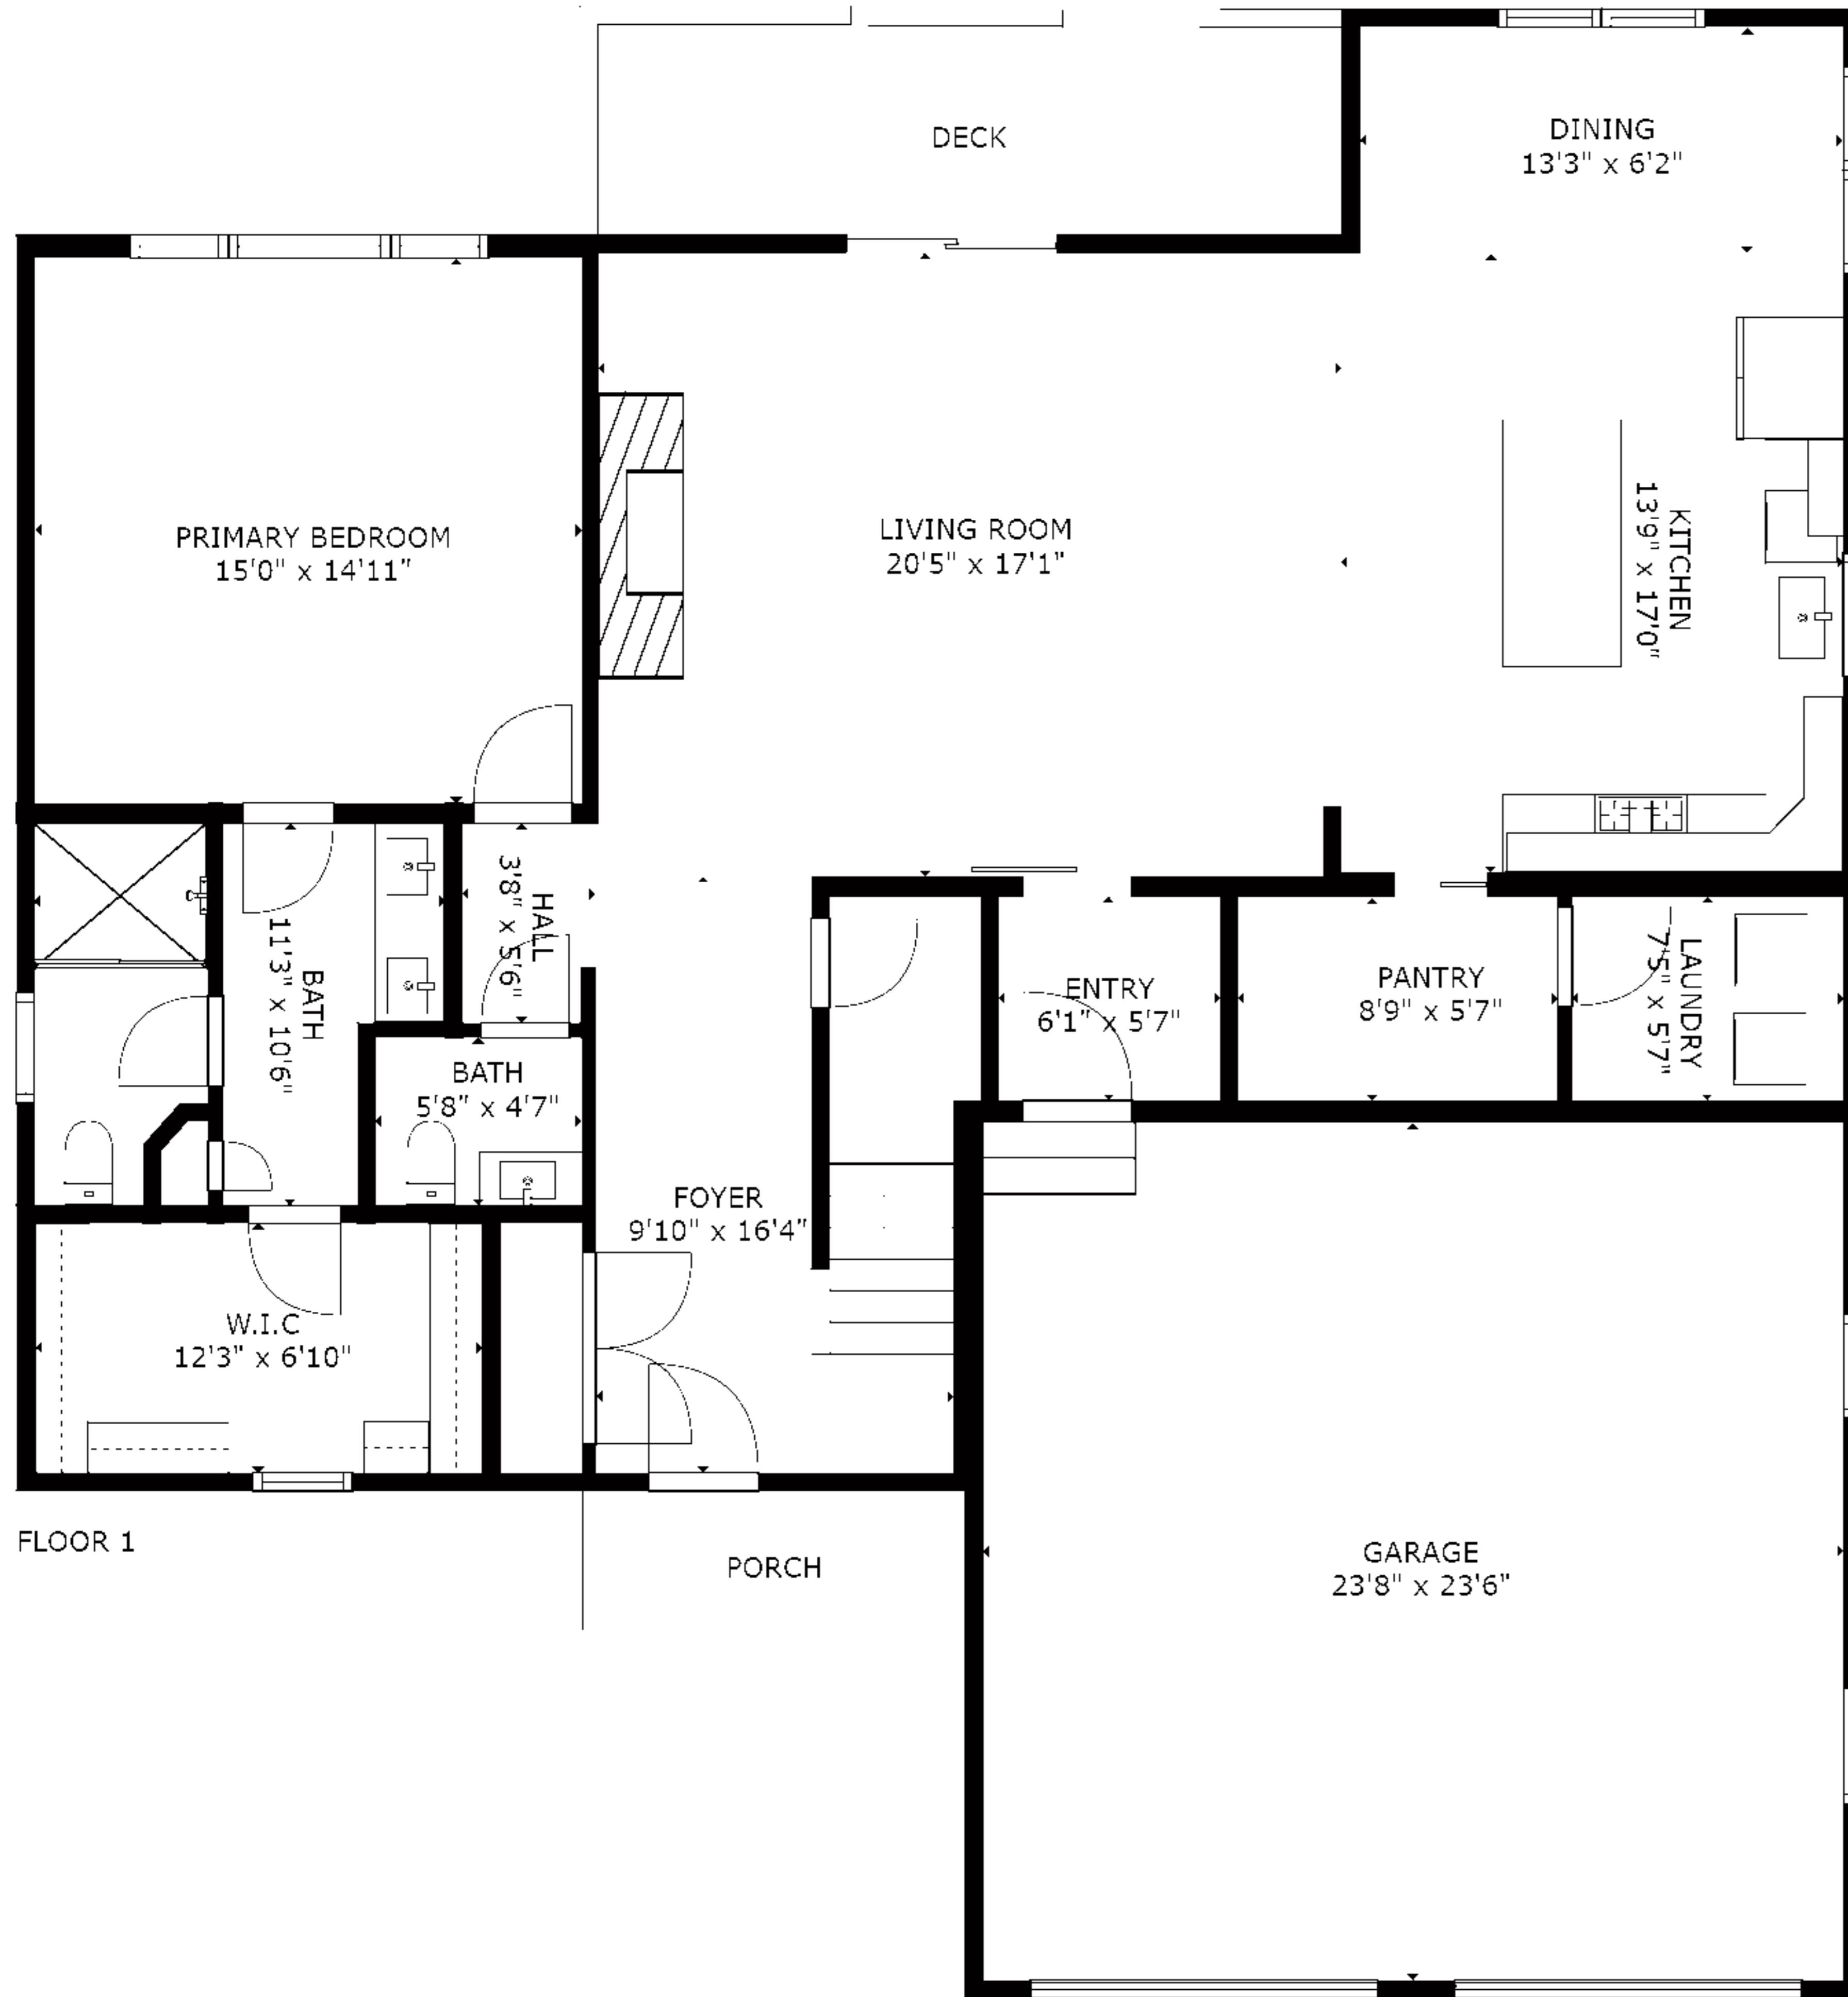

GROSS INTERNAL AREA  
 FLOOR 1: 1494 sq. ft, FLOOR 2: 1244 sq. ft  
 EXCLUDED AREAS: , GARAGE: 557 sq. ft  
 TOTAL: 2738 sq. ft

SIZES AND DIMENSIONS ARE APPROXIMATE, ACTUAL MAY VARY.

GROSS INTERNAL AREA  
 FLOOR 1: 1494 sq. ft, FLOOR 2: 1244 sq. ft  
 EXCLUDED AREAS: , GARAGE: 557 sq. ft  
 TOTAL: 2738 sq. ft  
 SIZES AND DIMENSIONS ARE APPROXIMATE, ACTUAL MAY VARY.

GROSS INTERNAL AREA  
 FLOOR 1: 1494 sq. ft, FLOOR 2: 1244 sq. ft  
 EXCLUDED AREAS: , GARAGE: 557 sq. ft  
 TOTAL: 2738 sq. ft