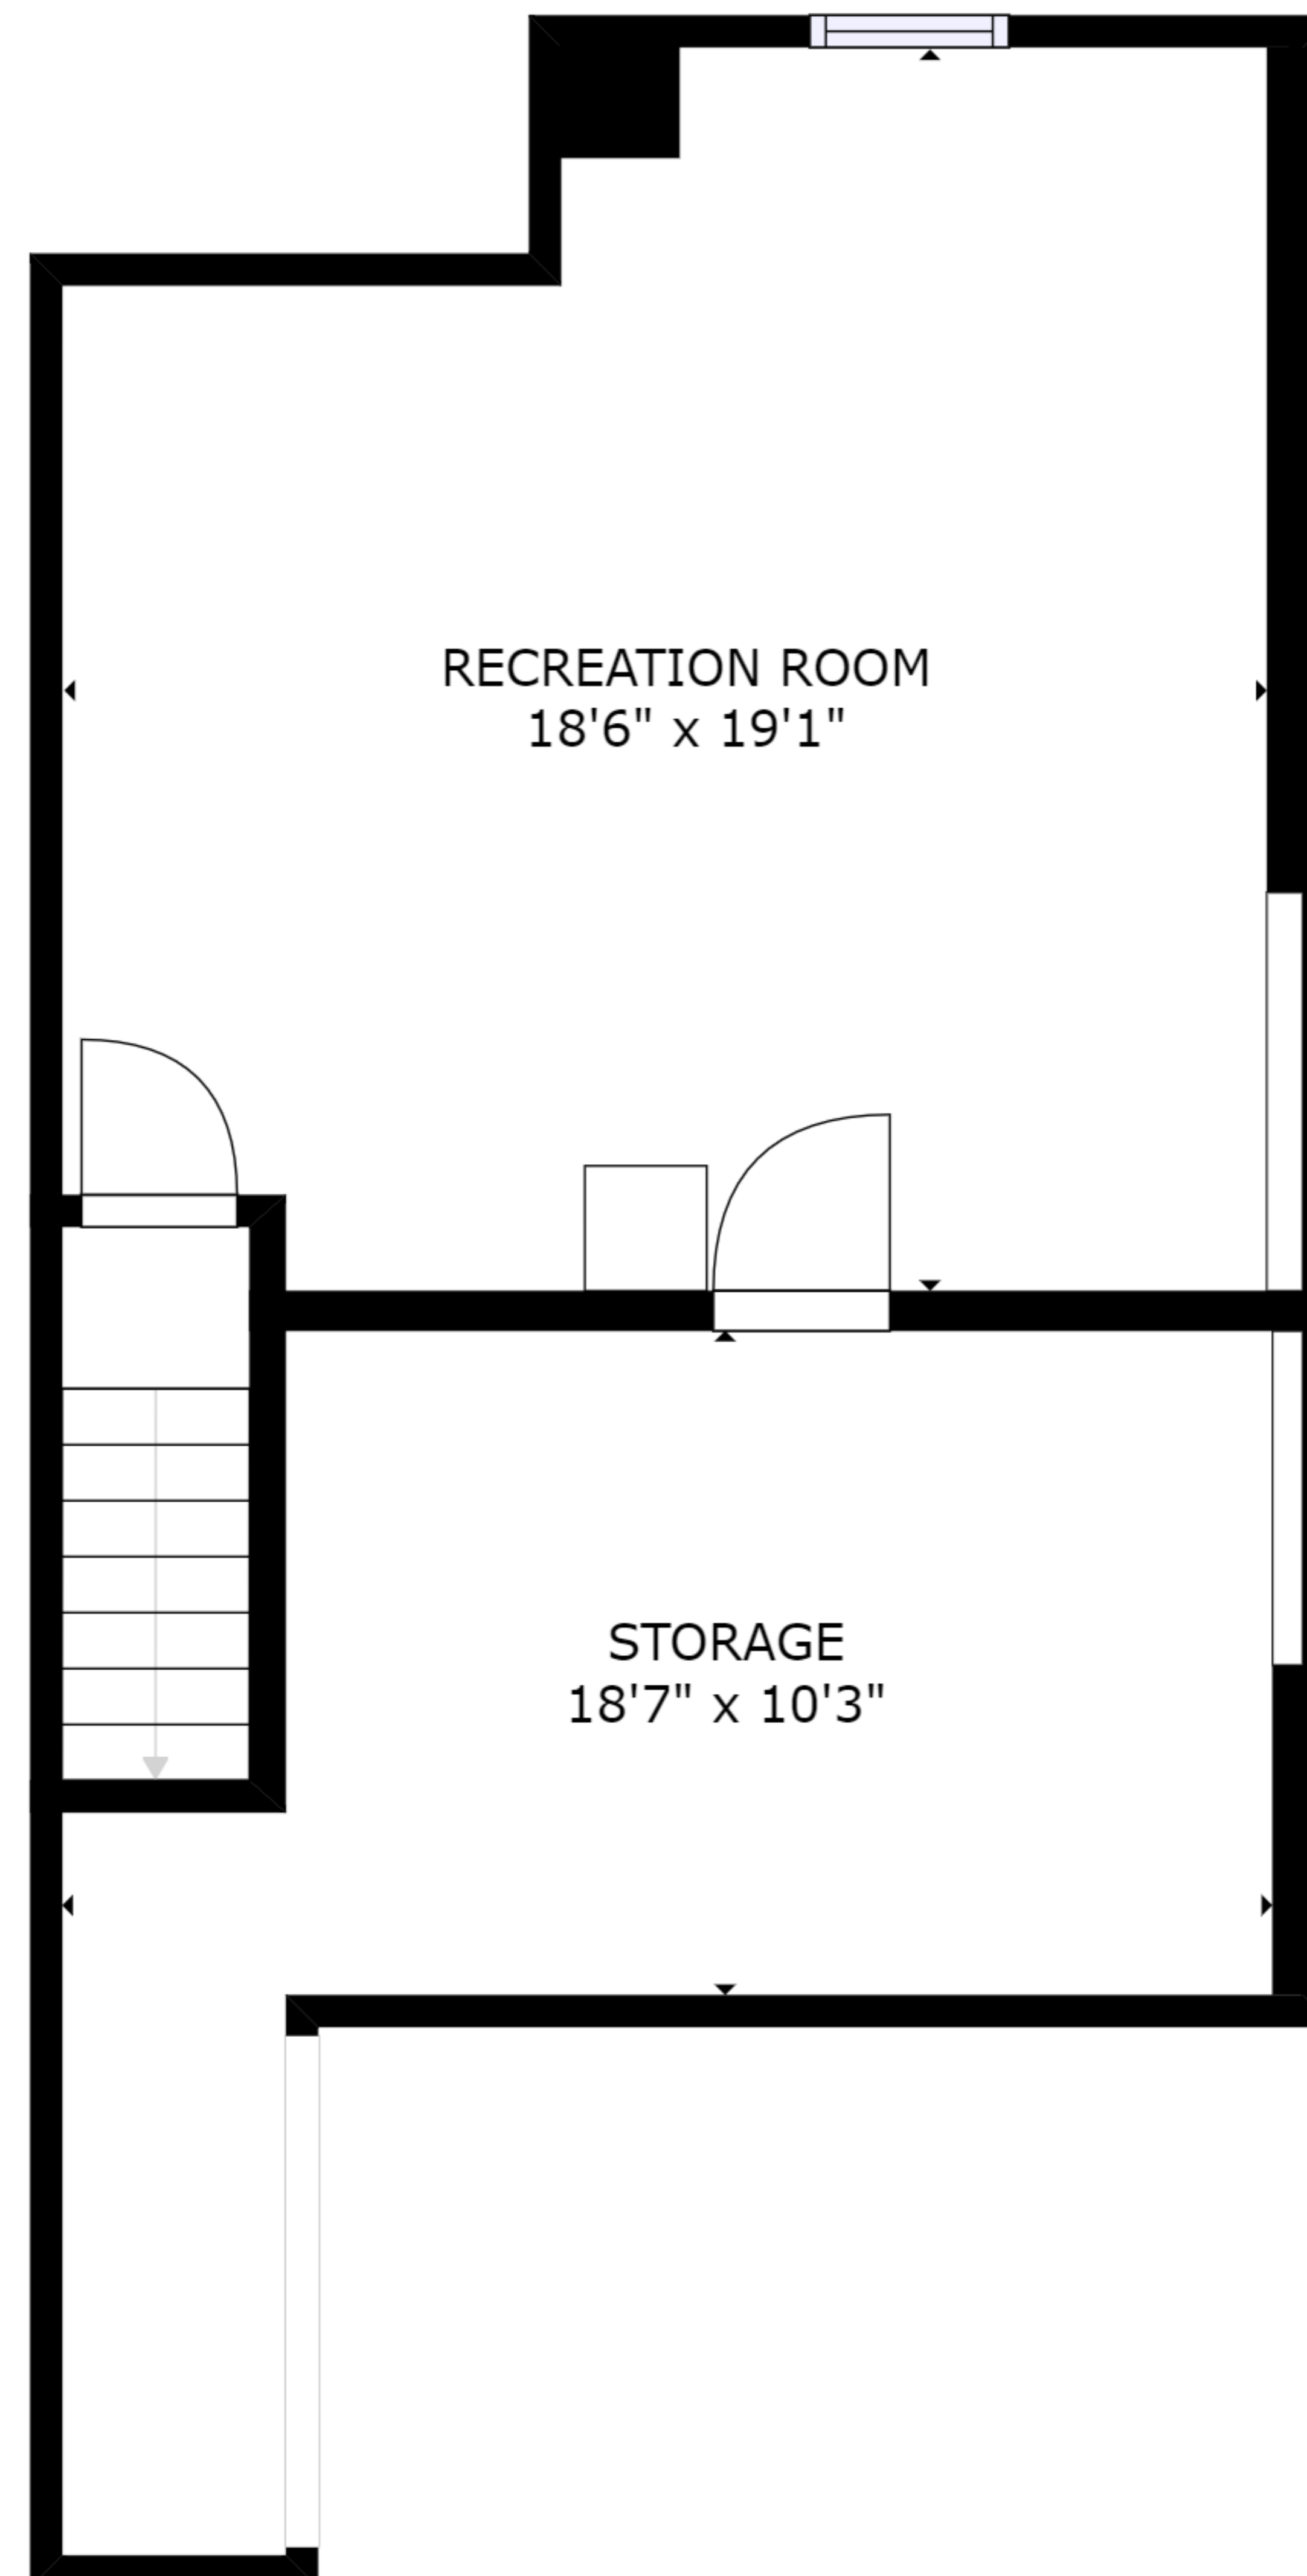

GROSS INTERNAL AREA

FLOOR 1: 574 sq. ft, FLOOR 2: 765 sq. ft

FLOOR 3: 1071 sq. ft, EXCLUDED AREAS:

GARAGE: 309 sq. ft

TOTAL: 2410 sq. ft

SIZES AND DIMENSIONS ARE APPROXIMATE, ACTUAL MAY VARY.

GROSS INTERNAL AREA

FLOOR 1: 574 sq. ft, FLOOR 2: 765 sq. ft

FLOOR 3: 1071 sq. ft, EXCLUDED AREAS:

GARAGE: 309 sq. ft

TOTAL: 2410 sq. ft

SIZES AND DIMENSIONS ARE APPROXIMATE, ACTUAL MAY VARY.

GROSS INTERNAL AREA
FLOOR 1: 574 sq. ft, FLOOR 2: 765 sq. ft
FLOOR 3: 1071 sq. ft, EXCLUDED AREAS:
GARAGE: 309 sq. ft
TOTAL: 2410 sq. ft

SIZES AND DIMENSIONS ARE APPROXIMATE, ACTUAL MAY VARY.

FLOOR 1

FLOOR 2

FLOOR 3

GROSS INTERNAL AREA
 FLOOR 1: 574 sq. ft, FLOOR 2: 765 sq. ft
 FLOOR 3: 1071 sq. ft, EXCLUDED AREAS:
 GARAGE: 309 sq. ft
 TOTAL: 2410 sq. ft