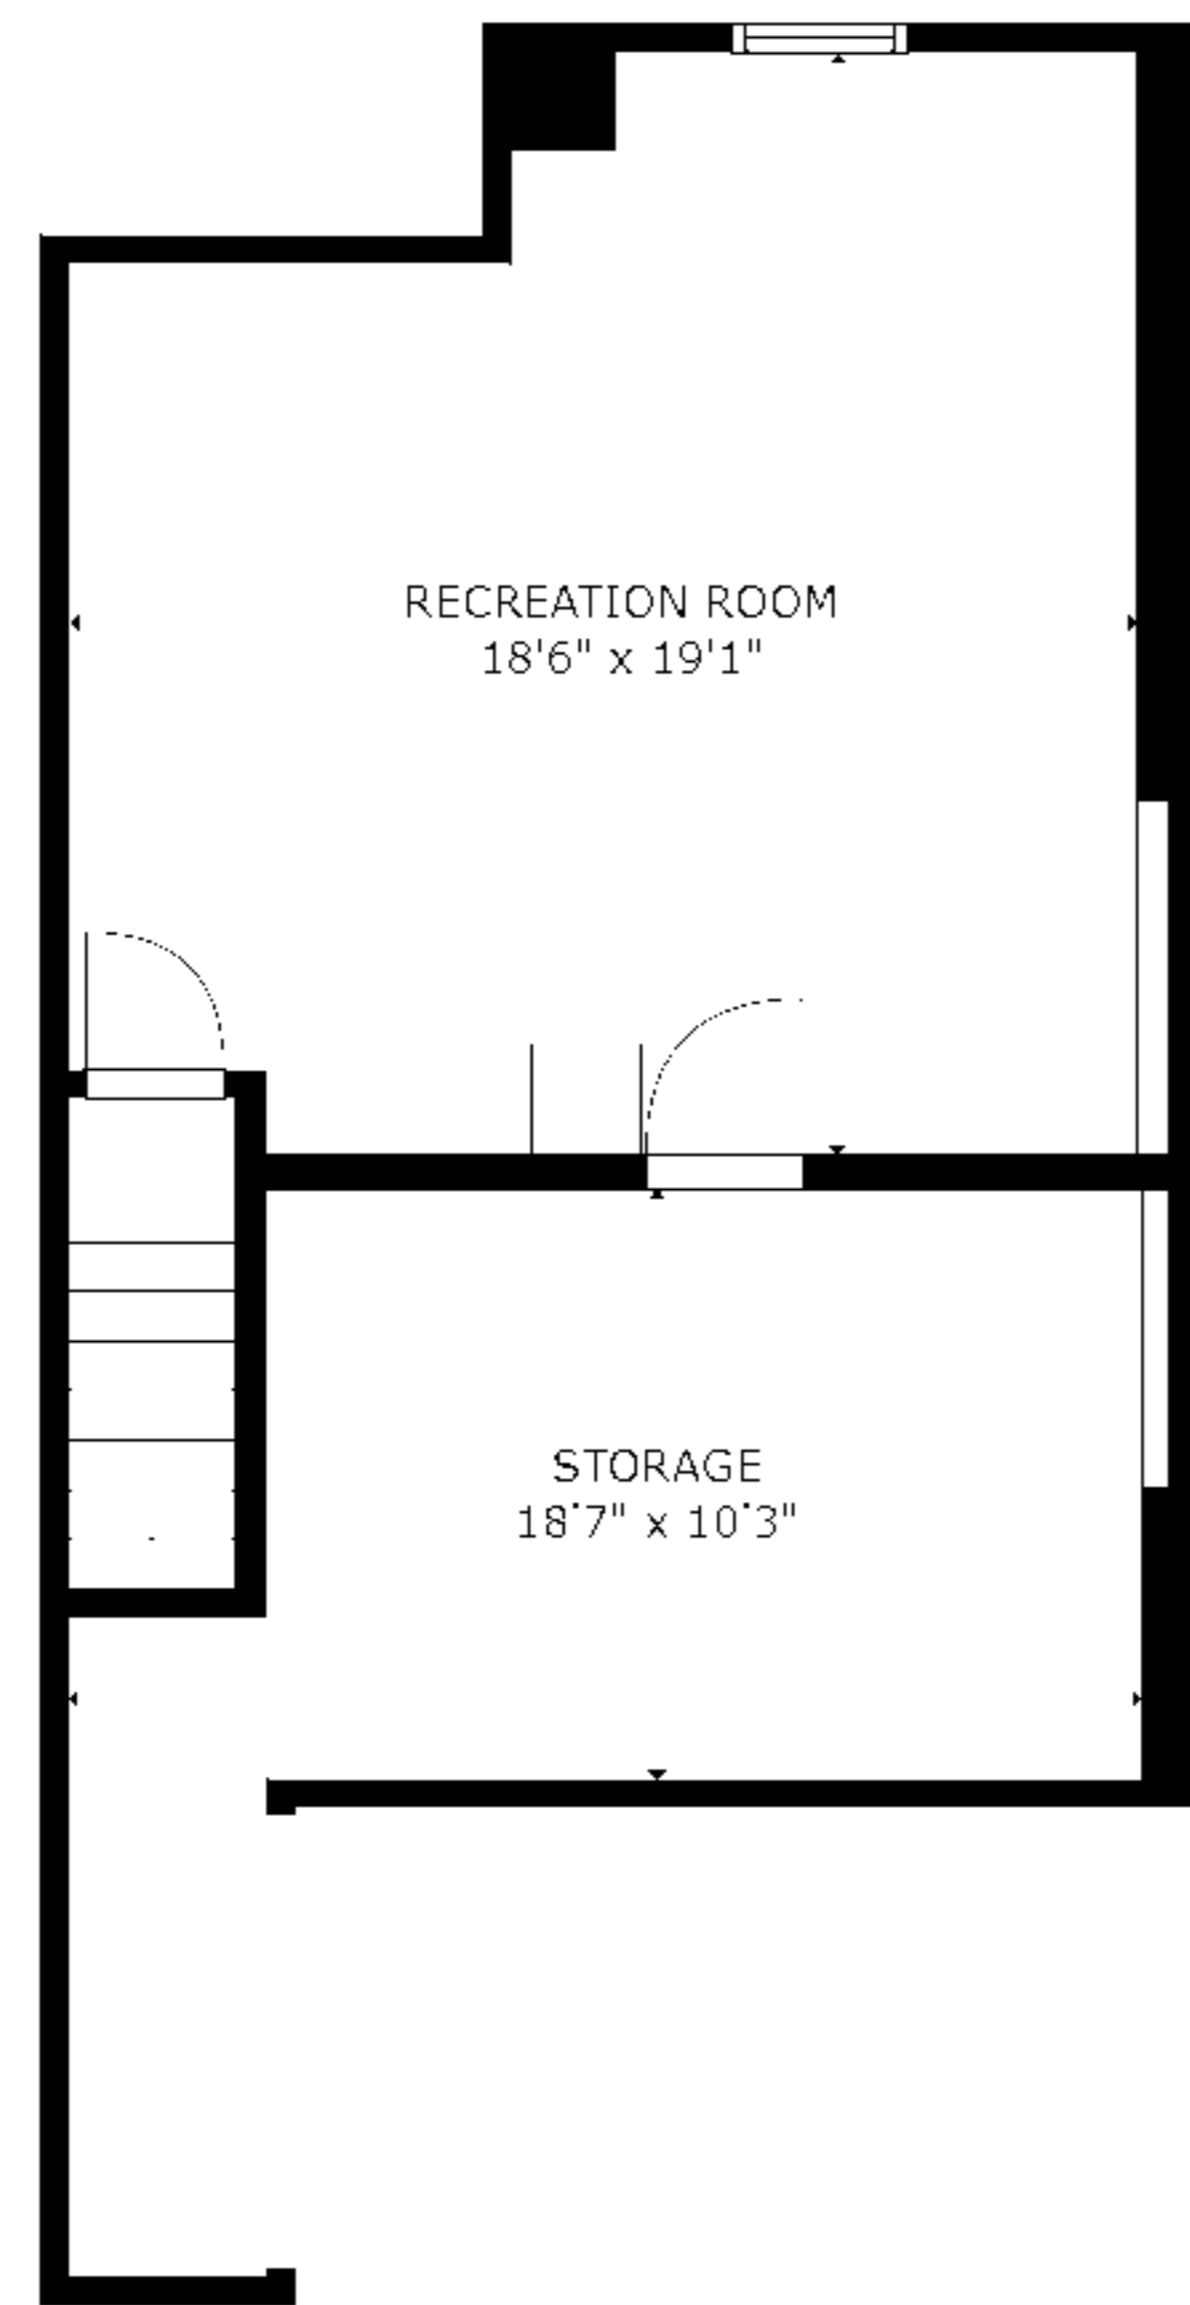

GROSS INTERNAL AREA

FLOOR 1: 574 sq. ft, FLOOR 2: 765 sq. ft

FLOOR 3: 1071 sq. ft, EXCLUDED AREAS:

GARAGE: 309 sq. ft

TOTAL: 2410 sq. ft

SIZES AND DIMENSIONS ARE APPROXIMATE, ACTUAL MAY VARY.

GROSS INTERNAL AREA

FLOOR 1: 574 sq. ft, FLOOR 2: 765 sq. ft

FLOOR 3: 1071 sq. ft, EXCLUDED AREAS:

GARAGE: 309 sq. ft

TOTAL: 2410 sq. ft

SIZES AND DIMENSIONS ARE APPROXIMATE, ACTUAL MAY VARY.

GROSS INTERNAL AREA
FLOOR 1: 574 sq. ft, FLOOR 2: 765 sq. ft
FLOOR 3: 1071 sq. ft, EXCLUDED AREAS:
GARAGE: 309 sq. ft
TOTAL: 2410 sq. ft

SIZES AND DIMENSIONS ARE APPROXIMATE, ACTUAL MAY VARY.

FLOOR 1

FLOOR 2

FLOOR 3

GROSS INTERNAL AREA
 FLOOR 1: 574 sq. ft, FLOOR 2: 765 sq. ft
 FLOOR 3: 1071 sq. ft, EXCLUDED AREAS:
 GARAGE: 309 sq. ft
 TOTAL: 2410 sq. ft