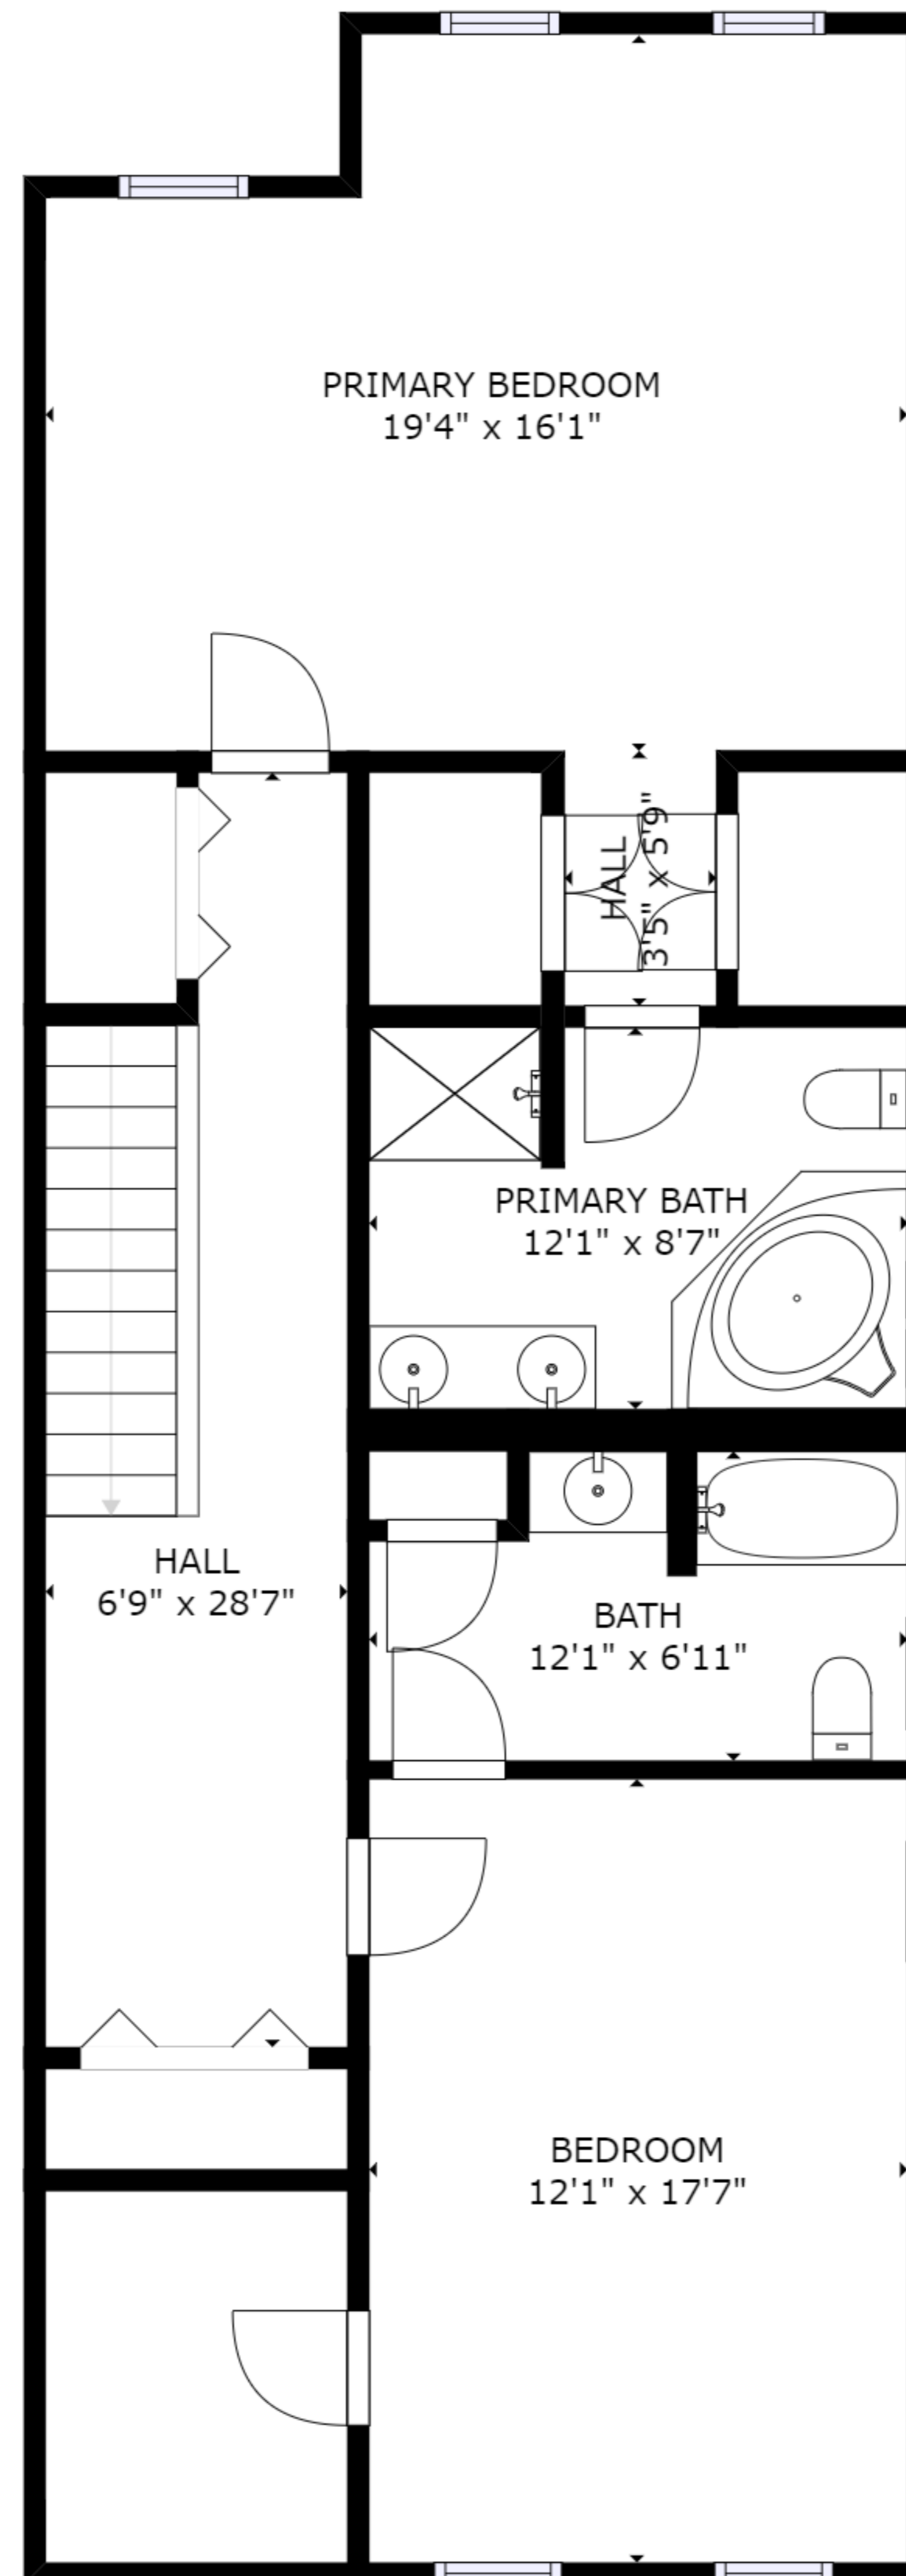

GROSS INTERNAL AREA

FLOOR 1: 574 sq. ft, FLOOR 2: 765 sq. ft

FLOOR 3: 1071 sq. ft, EXCLUDED AREAS:

GARAGE: 309 sq. ft

TOTAL: 2410 sq. ft

SIZES AND DIMENSIONS ARE APPROXIMATE, ACTUAL MAY VARY.

GROSS INTERNAL AREA

FLOOR 1: 574 sq. ft, FLOOR 2: 765 sq. ft

FLOOR 3: 1071 sq. ft, EXCLUDED AREAS:

GARAGE: 309 sq. ft

TOTAL: 2410 sq. ft

SIZES AND DIMENSIONS ARE APPROXIMATE, ACTUAL MAY VARY.

GROSS INTERNAL AREA
FLOOR 1: 574 sq. ft, FLOOR 2: 765 sq. ft
FLOOR 3: 1071 sq. ft, EXCLUDED AREAS:
GARAGE: 309 sq. ft
TOTAL: 2410 sq. ft

SIZES AND DIMENSIONS ARE APPROXIMATE, ACTUAL MAY VARY.

FLOOR 1

FLOOR 2

FLOOR 3

GROSS INTERNAL AREA
 FLOOR 1: 574 sq. ft, FLOOR 2: 765 sq. ft
 FLOOR 3: 1071 sq. ft, EXCLUDED AREAS:
 GARAGE: 309 sq. ft
 TOTAL: 2410 sq. ft