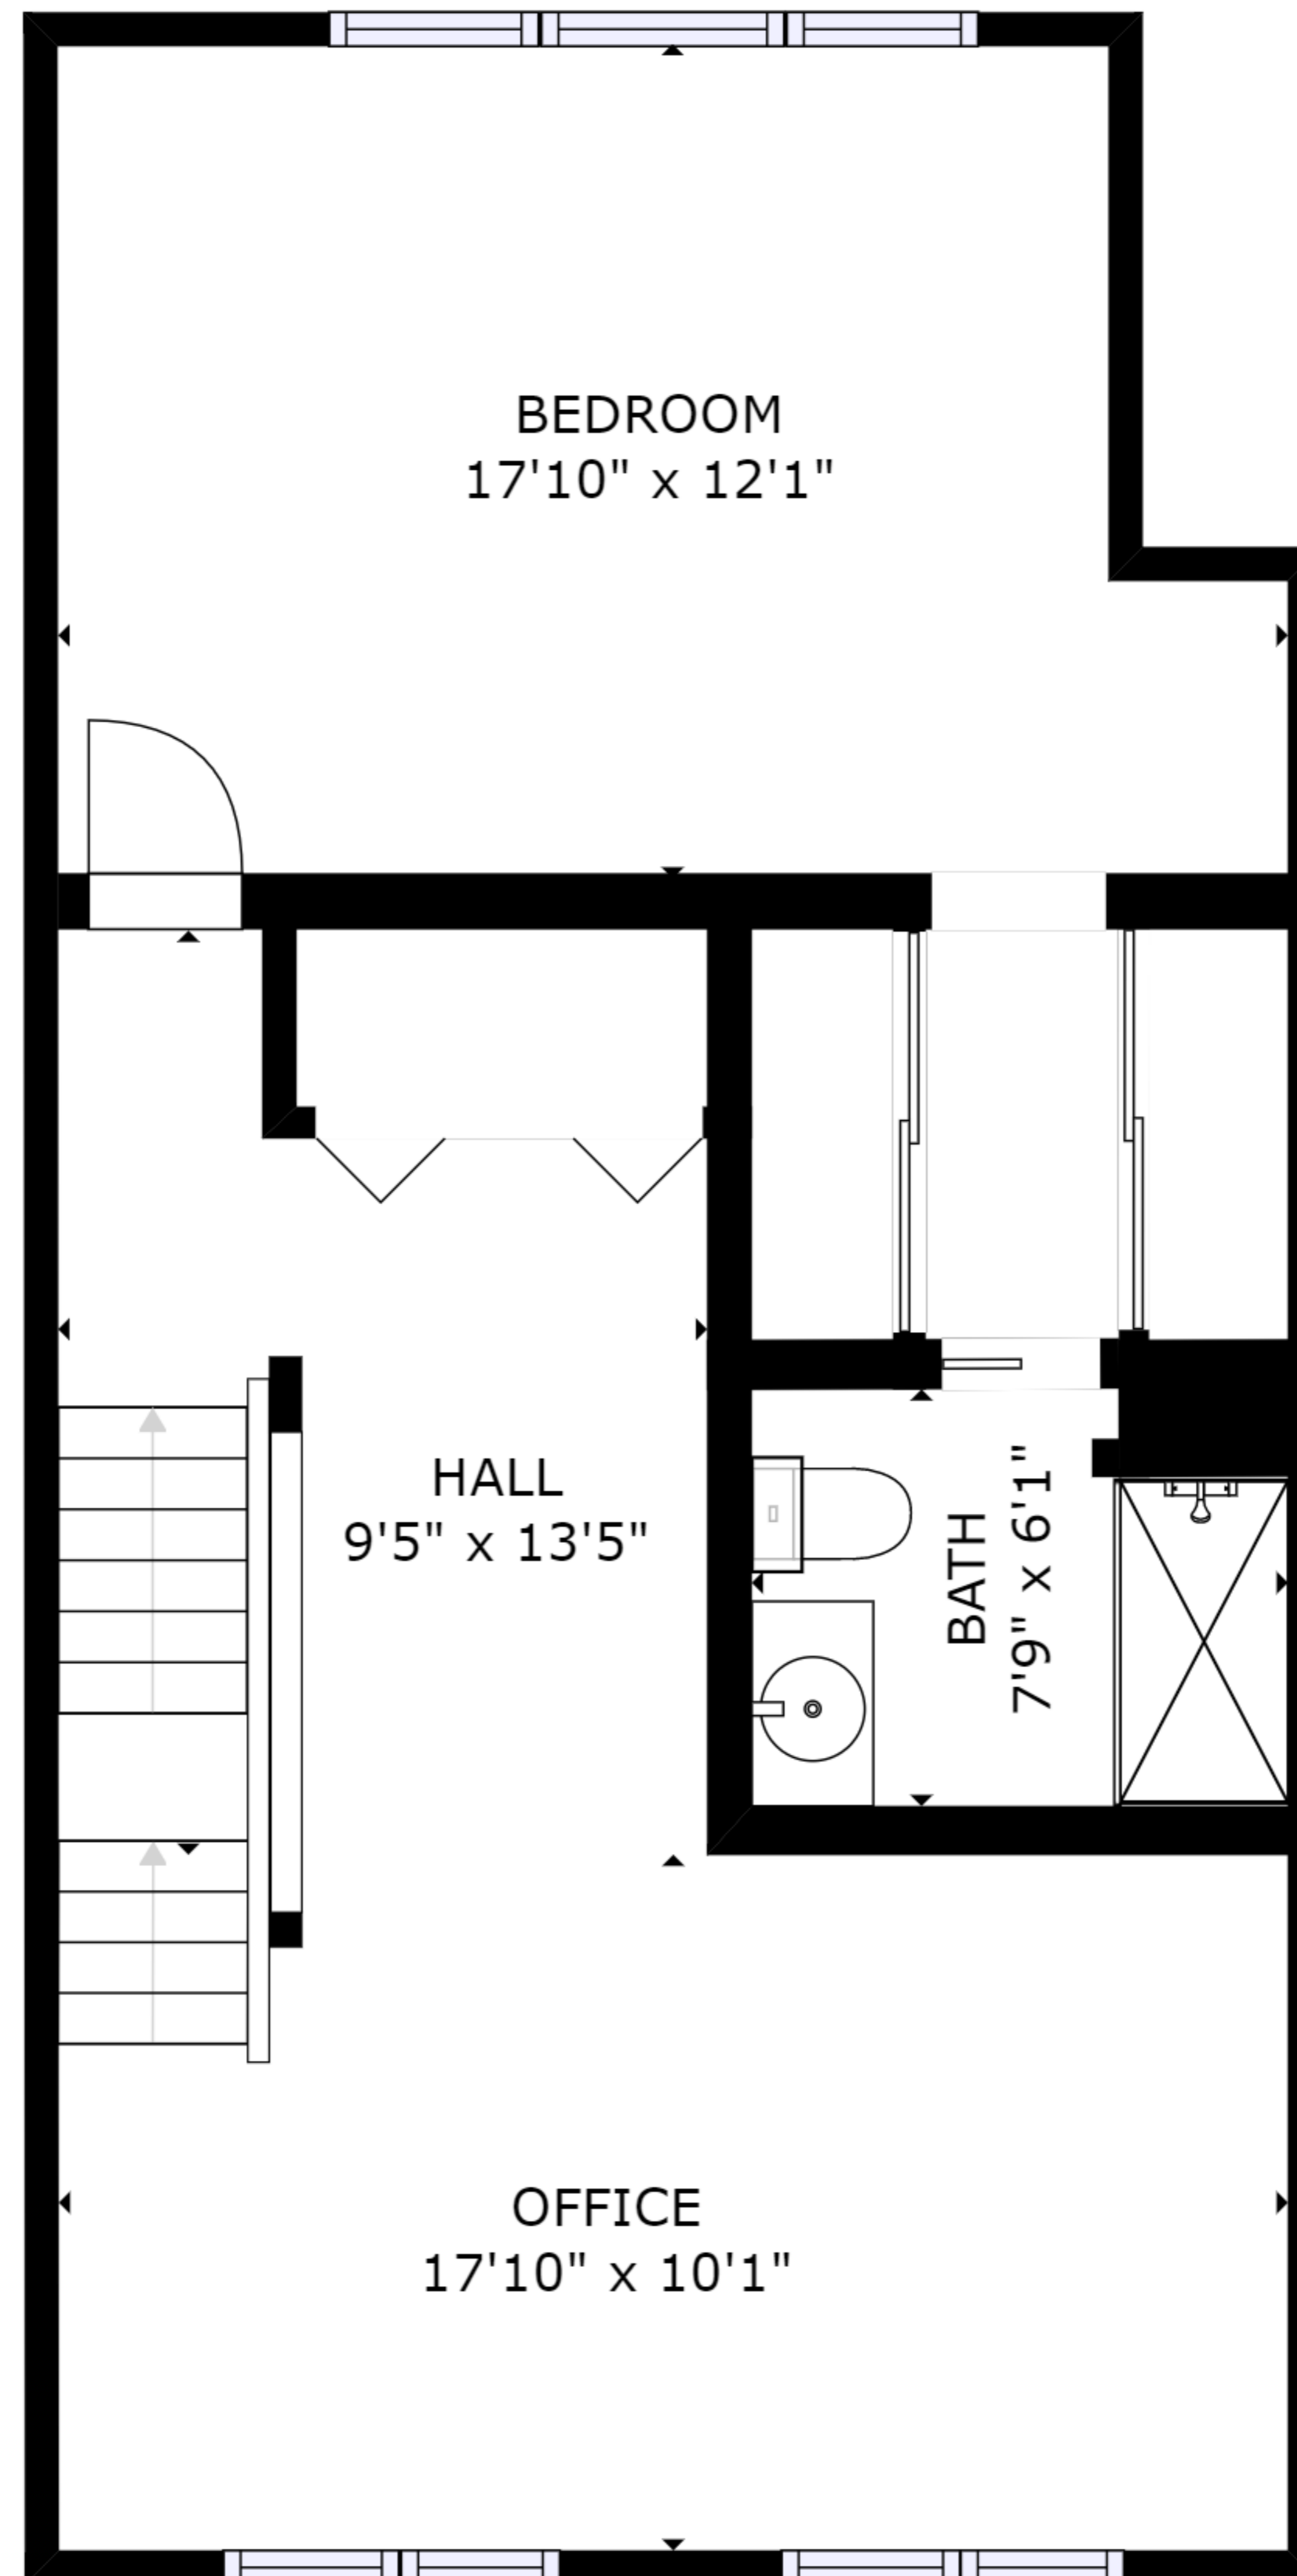

GROSS INTERNAL AREA

FLOOR 1: 30 sq. ft, FLOOR 2: 657 sq. ft
 FLOOR 3: 629 sq. ft, FLOOR 4: 475 sq. ft
 EXCLUDED AREAS: , BALCONY: 108 sq. ft
 TOTAL: 1791 sq. ft

SIZES AND DIMENSIONS ARE APPROXIMATE, ACTUAL MAY VARY.

GROSS INTERNAL AREA
 FLOOR 1: 30 sq. ft, FLOOR 2: 657 sq. ft
 FLOOR 3: 629 sq. ft, FLOOR 4: 475 sq. ft
 EXCLUDED AREAS: , BALCONY: 108 sq. ft
 TOTAL: 1791 sq. ft

GROSS INTERNAL AREA

FLOOR 1: 30 sq. ft, FLOOR 2: 657 sq. ft
FLOOR 3: 629 sq. ft, FLOOR 4: 475 sq. ft
EXCLUDED AREAS: , BALCONY: 108 sq. ft
TOTAL: 1791 sq. ft