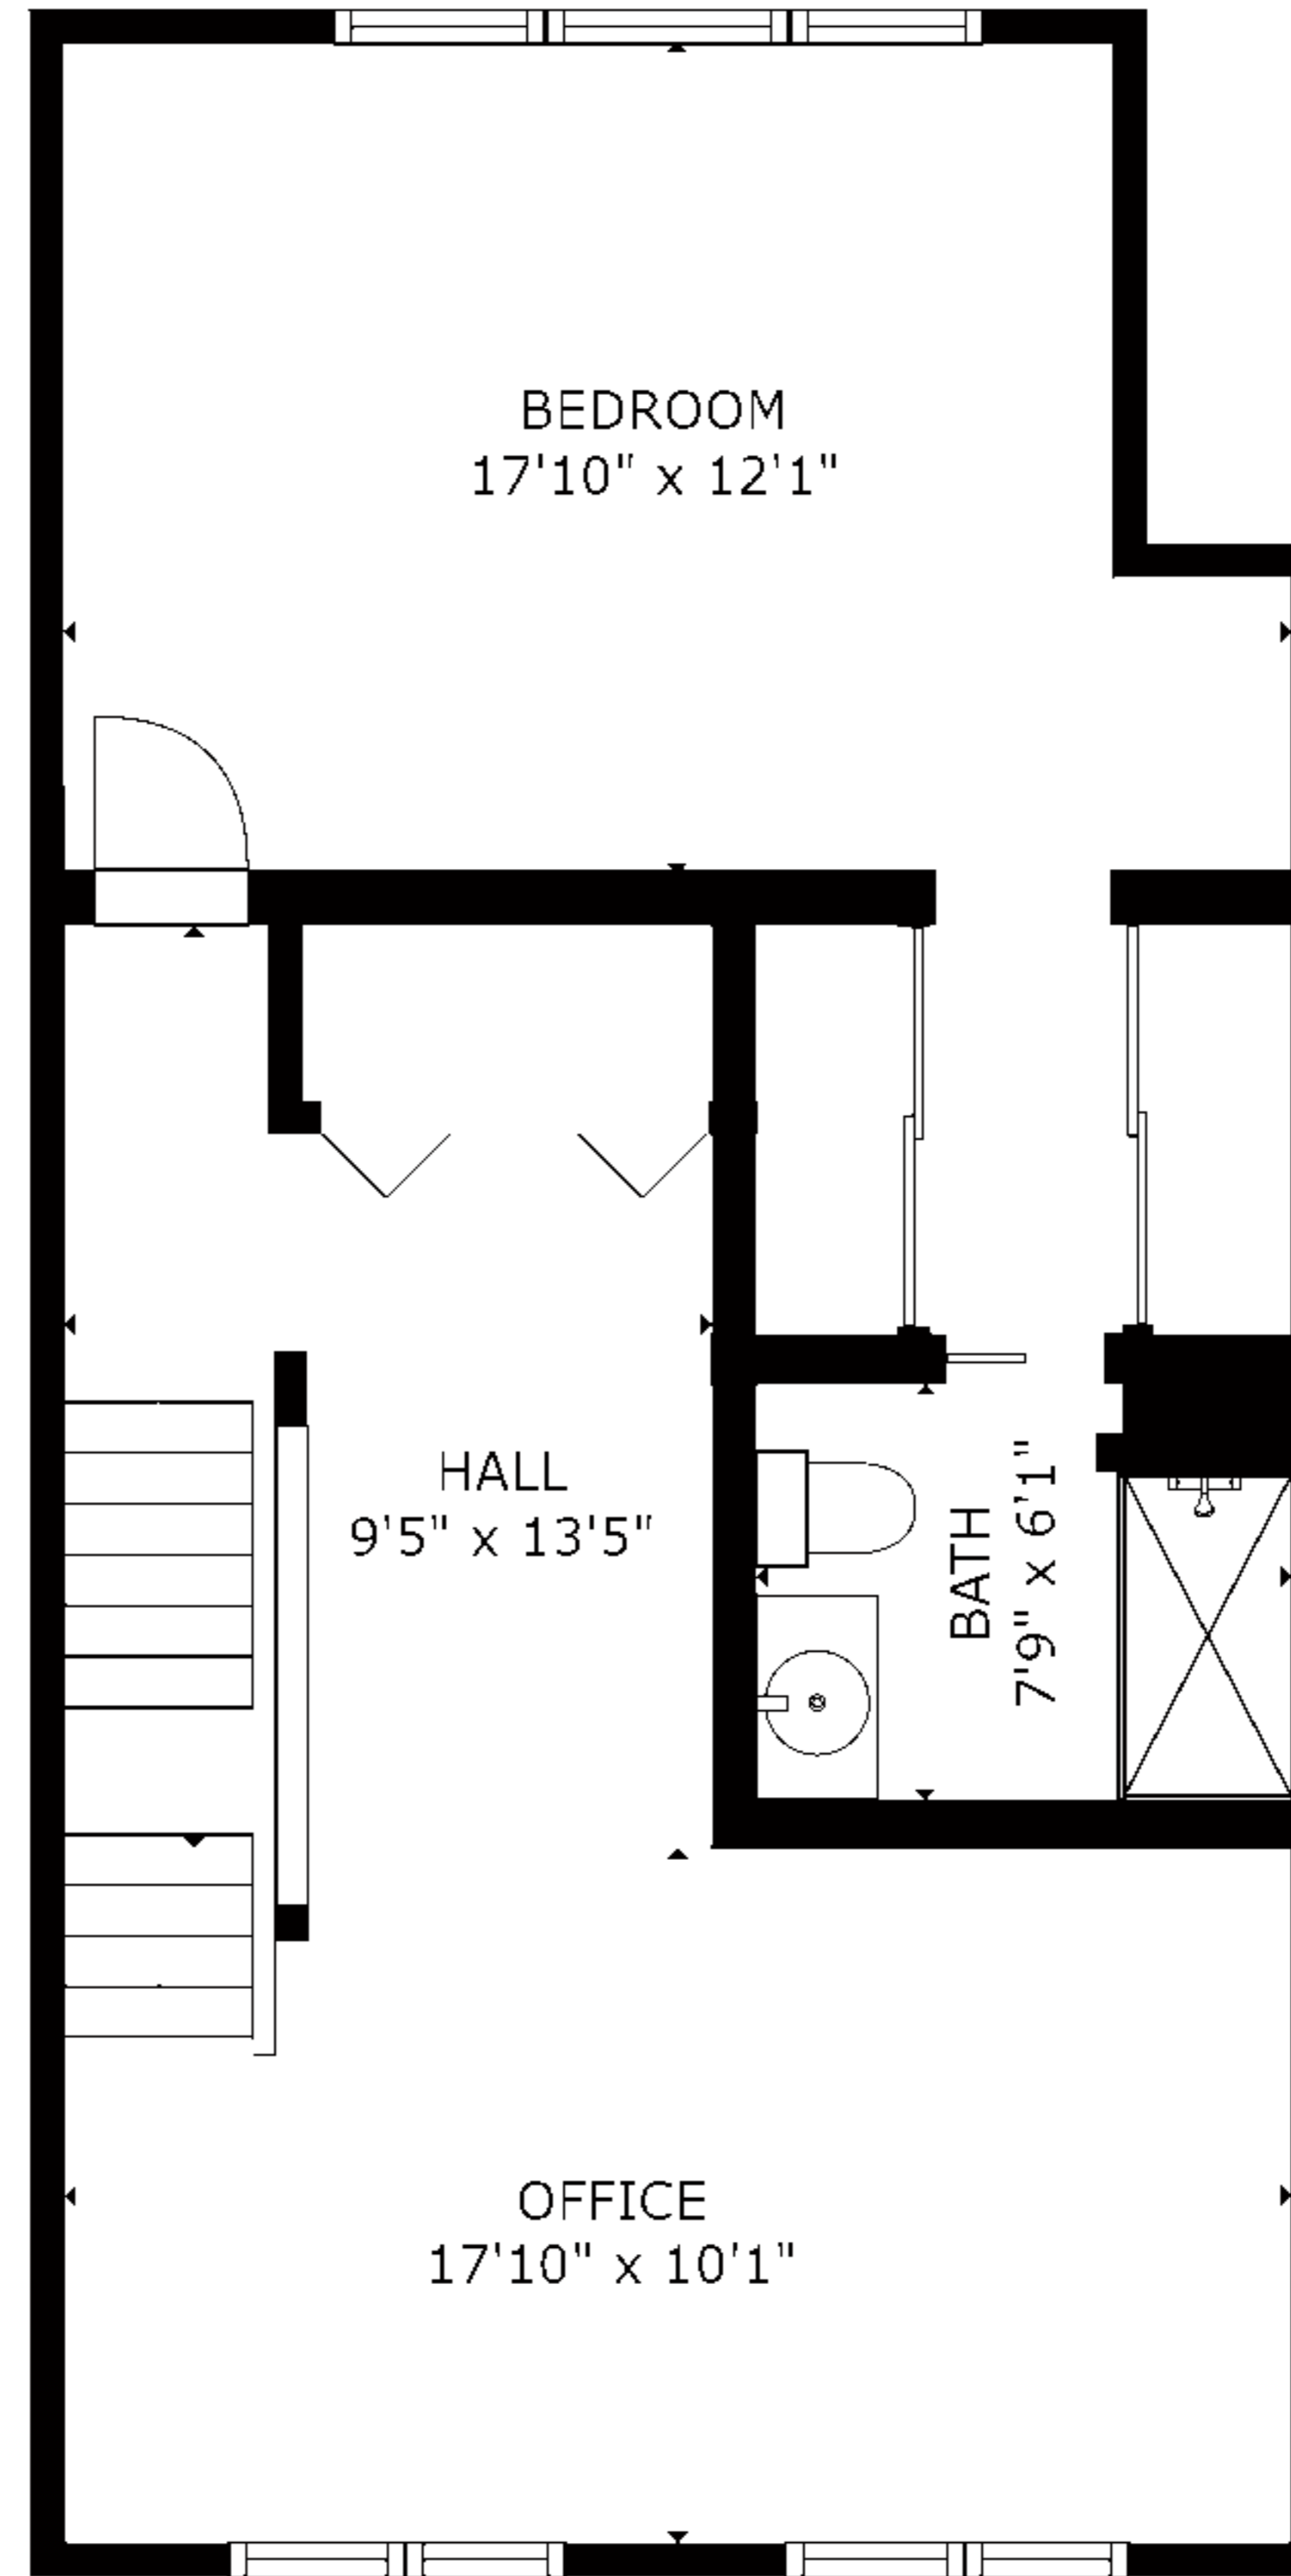

GROSS INTERNAL AREA

FLOOR 1: 30 sq. ft, FLOOR 2: 657 sq. ft
 FLOOR 3: 629 sq. ft, FLOOR 4: 475 sq. ft
 EXCLUDED AREAS: , BALCONY: 108 sq. ft
 TOTAL: 1791 sq. ft

SIZES AND DIMENSIONS ARE APPROXIMATE, ACTUAL MAY VARY.

GROSS INTERNAL AREA
 FLOOR 1: 30 sq. ft, FLOOR 2: 657 sq. ft
 FLOOR 3: 629 sq. ft, FLOOR 4: 475 sq. ft
 EXCLUDED AREAS: , BALCONY: 108 sq. ft
 TOTAL: 1791 sq. ft

GROSS INTERNAL AREA

FLOOR 1: 30 sq. ft, FLOOR 2: 657 sq. ft
FLOOR 3: 629 sq. ft, FLOOR 4: 475 sq. ft
EXCLUDED AREAS: , BALCONY: 108 sq. ft
TOTAL: 1791 sq. ft