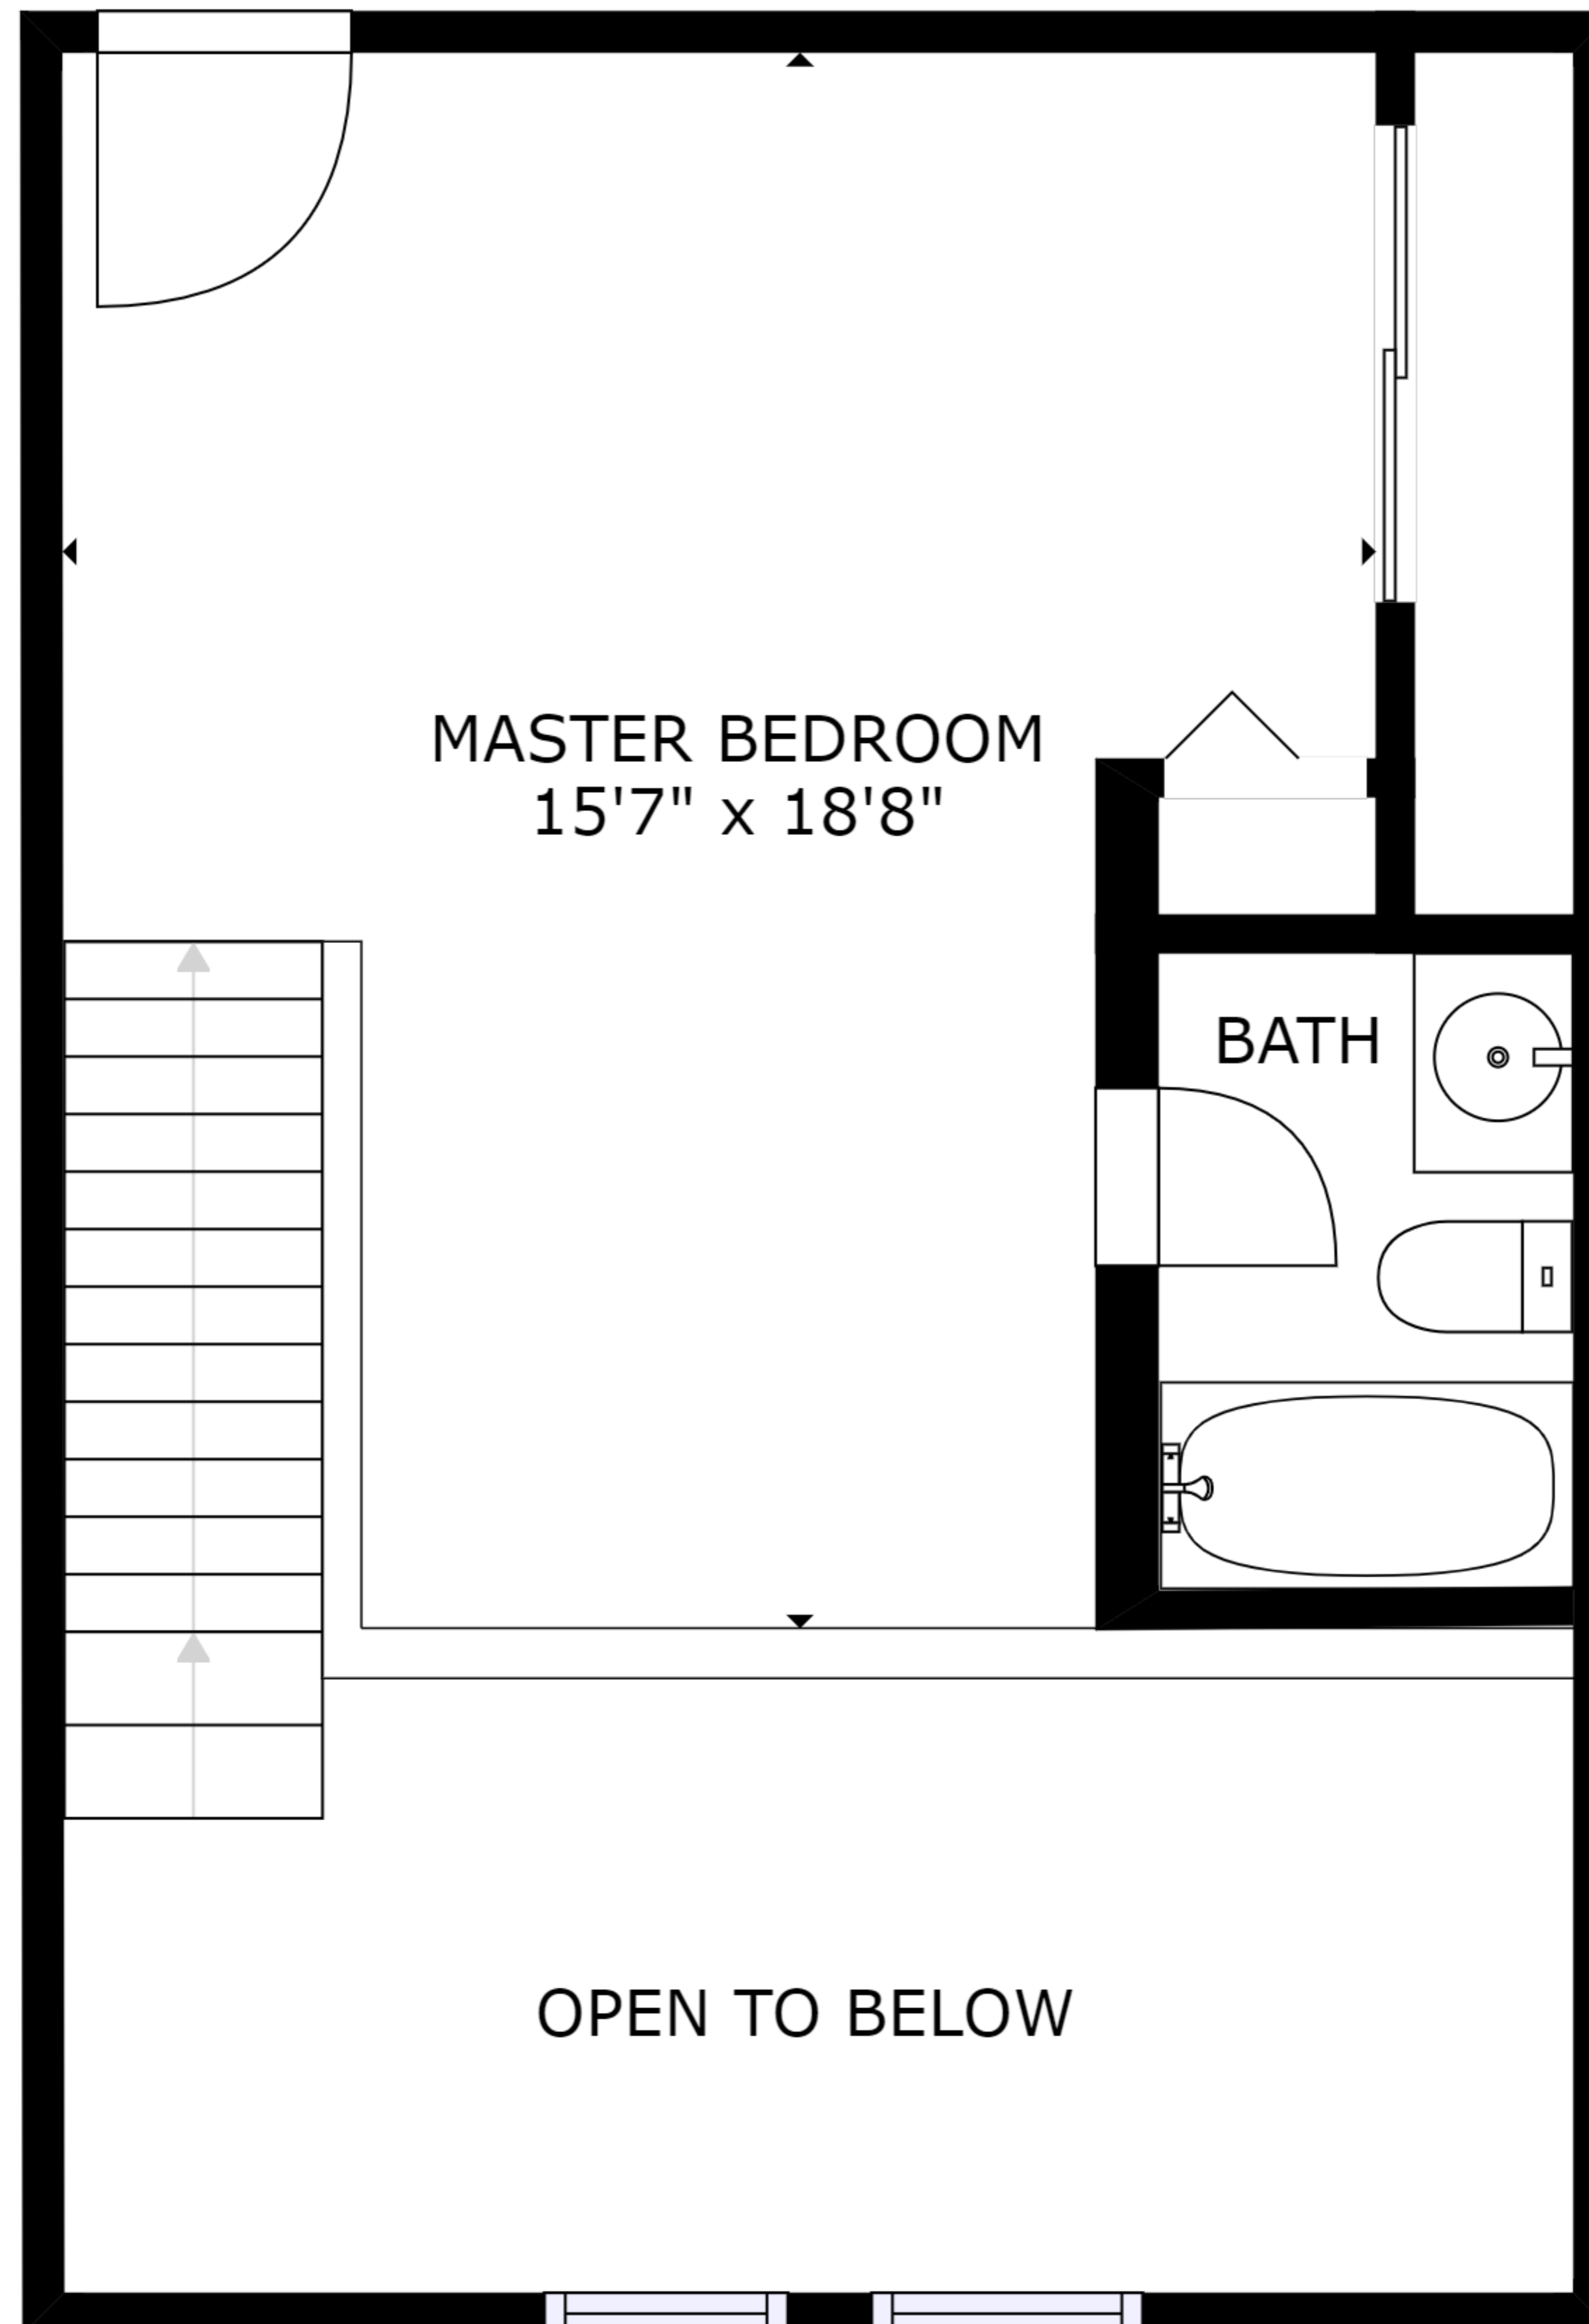

GROSS INTERNAL AREA

FLOOR 1: 30 sq. ft, FLOOR 2: 657 sq. ft
 FLOOR 3: 629 sq. ft, FLOOR 4: 475 sq. ft
 EXCLUDED AREAS: , BALCONY: 108 sq. ft
 TOTAL: 1791 sq. ft

SIZES AND DIMENSIONS ARE APPROXIMATE, ACTUAL MAY VARY.

GROSS INTERNAL AREA
 FLOOR 1: 30 sq. ft, FLOOR 2: 657 sq. ft
 FLOOR 3: 629 sq. ft, FLOOR 4: 475 sq. ft
 EXCLUDED AREAS: , BALCONY: 108 sq. ft
 TOTAL: 1791 sq. ft

GROSS INTERNAL AREA

FLOOR 1: 30 sq. ft, FLOOR 2: 657 sq. ft
FLOOR 3: 629 sq. ft, FLOOR 4: 475 sq. ft
EXCLUDED AREAS: , BALCONY: 108 sq. ft
TOTAL: 1791 sq. ft