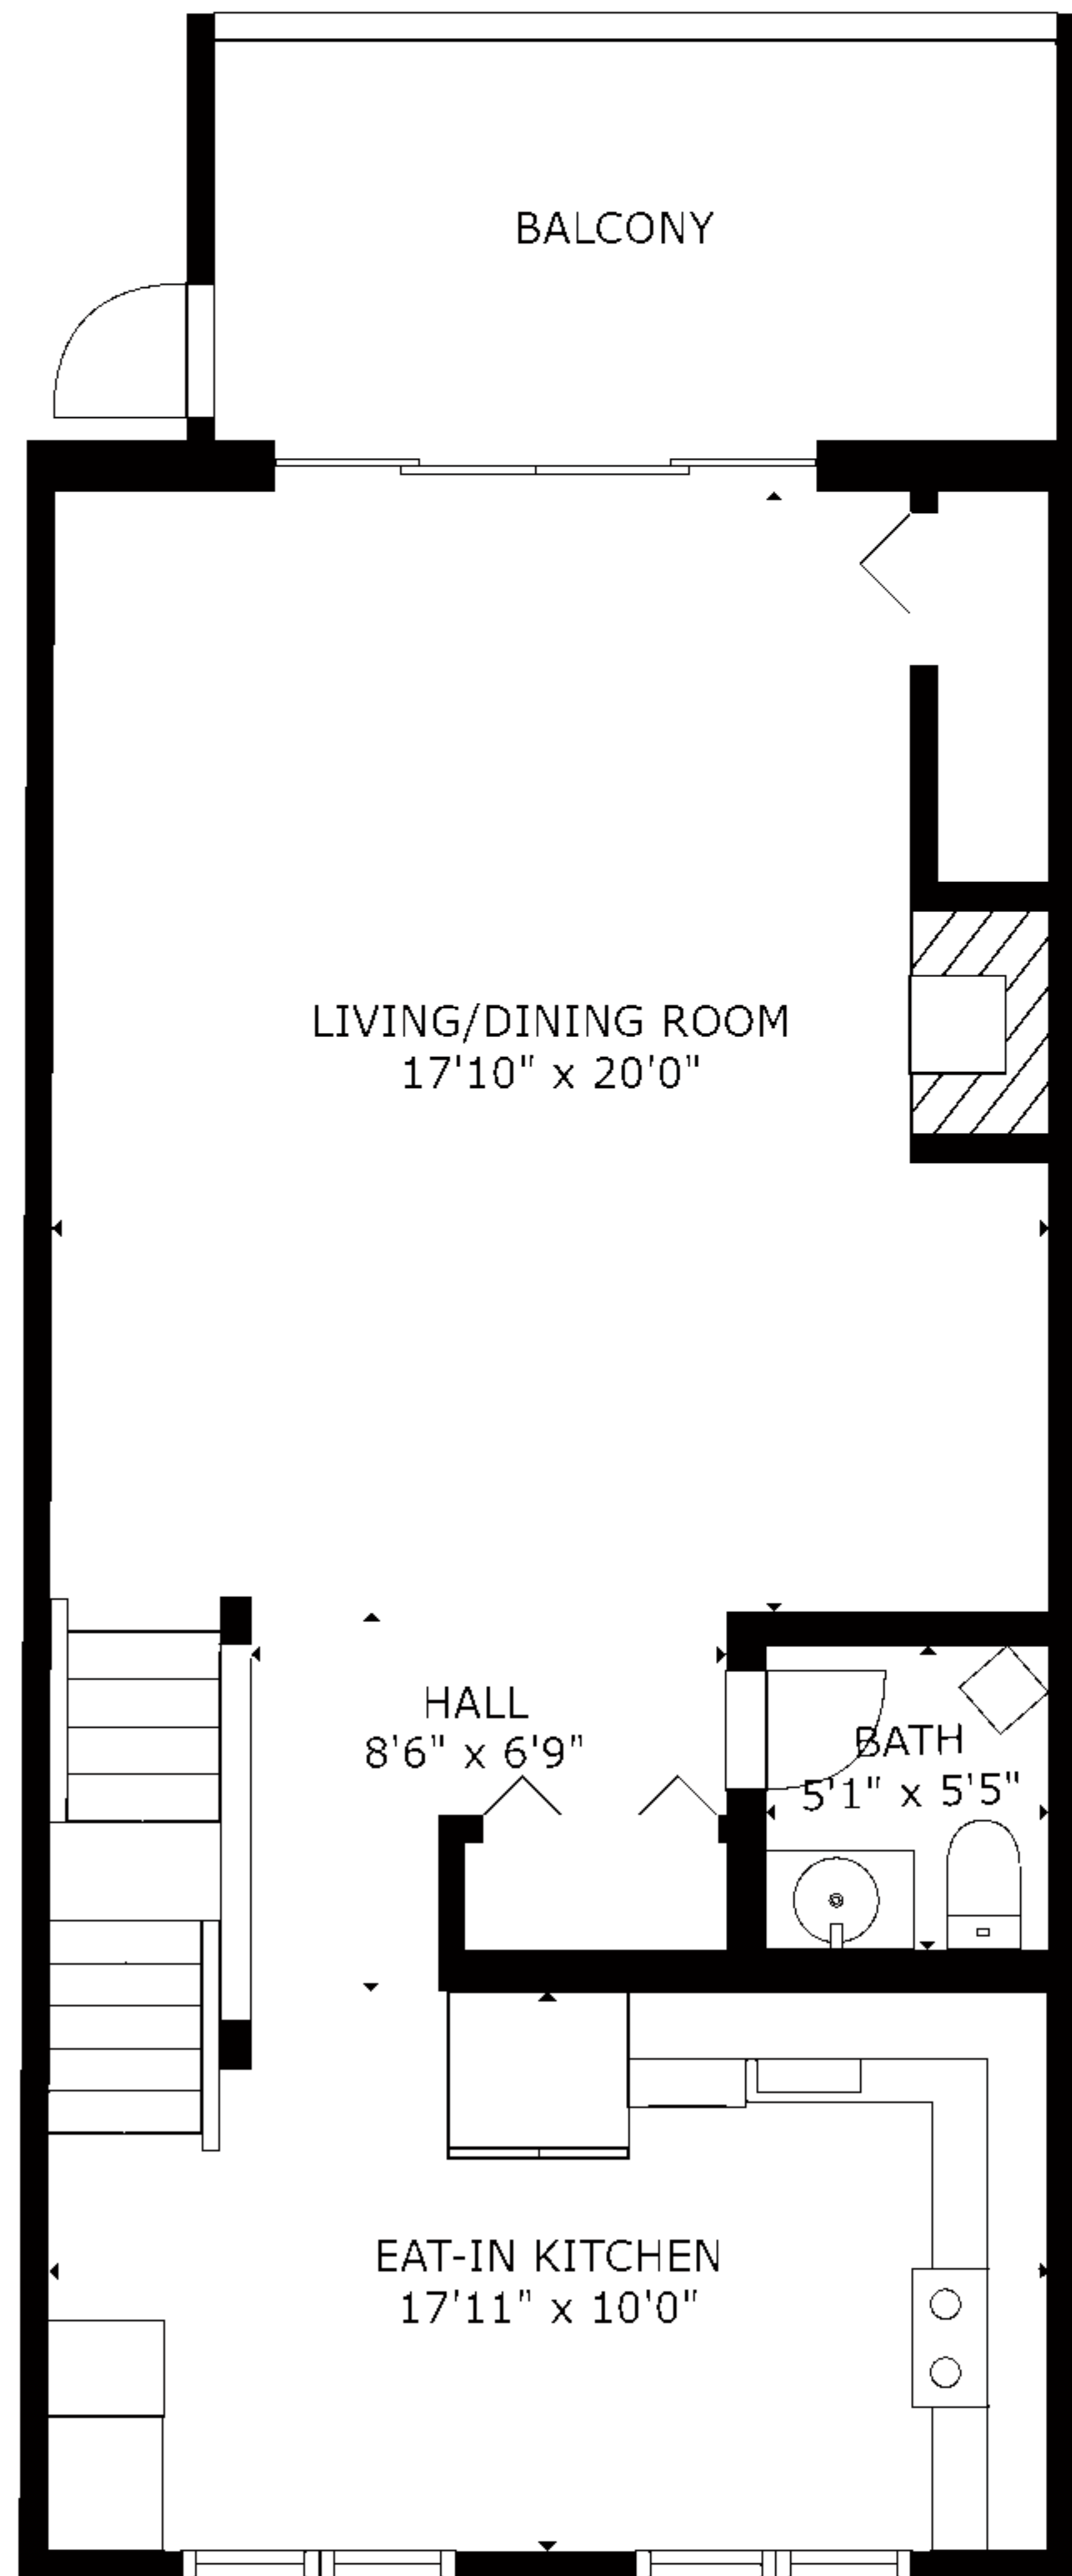

GROSS INTERNAL AREA

FLOOR 1: 30 sq. ft, FLOOR 2: 657 sq. ft
 FLOOR 3: 629 sq. ft, FLOOR 4: 475 sq. ft
 EXCLUDED AREAS: , BALCONY: 108 sq. ft
 TOTAL: 1791 sq. ft

SIZES AND DIMENSIONS ARE APPROXIMATE, ACTUAL MAY VARY.

GROSS INTERNAL AREA
 FLOOR 1: 30 sq. ft, FLOOR 2: 657 sq. ft
 FLOOR 3: 629 sq. ft, FLOOR 4: 475 sq. ft
 EXCLUDED AREAS: , BALCONY: 108 sq. ft
 TOTAL: 1791 sq. ft

GROSS INTERNAL AREA

FLOOR 1: 30 sq. ft, FLOOR 2: 657 sq. ft
FLOOR 3: 629 sq. ft, FLOOR 4: 475 sq. ft
EXCLUDED AREAS: , BALCONY: 108 sq. ft
TOTAL: 1791 sq. ft