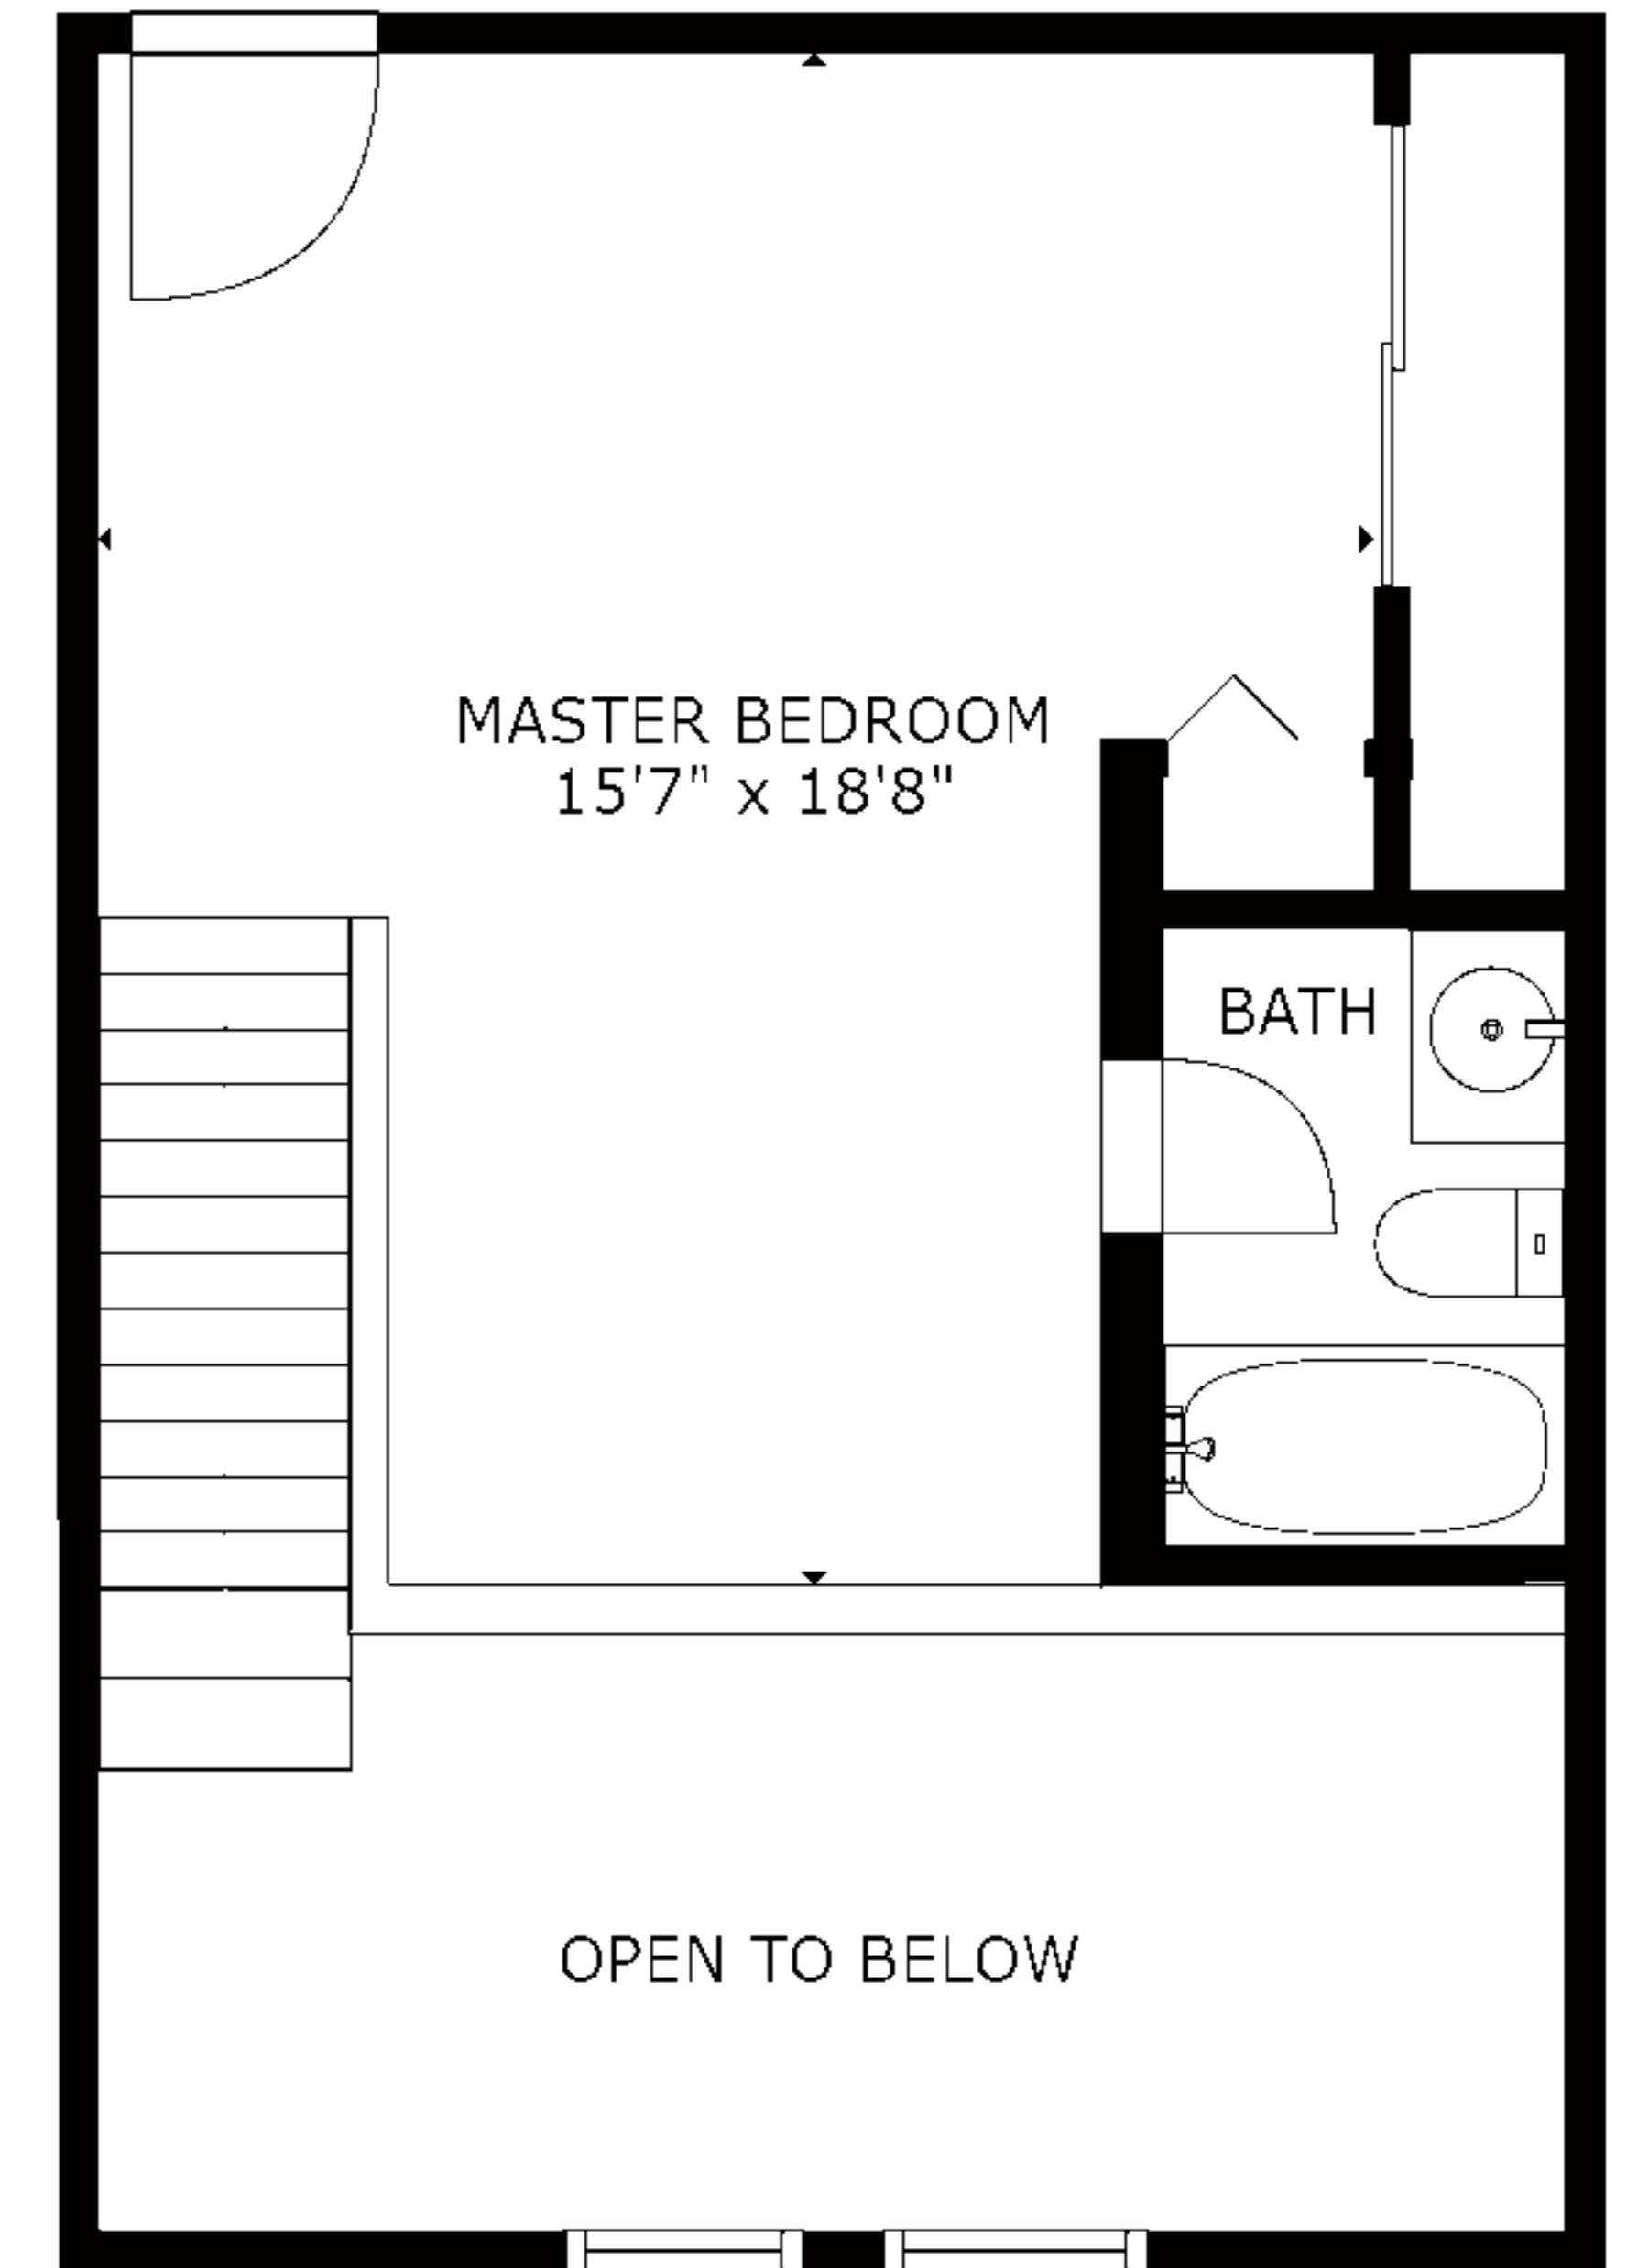

GROSS INTERNAL AREA

FLOOR 1: 30 sq. ft, FLOOR 2: 657 sq. ft
 FLOOR 3: 629 sq. ft, FLOOR 4: 475 sq. ft
 EXCLUDED AREAS: , BALCONY: 108 sq. ft
 TOTAL: 1791 sq. ft

SIZES AND DIMENSIONS ARE APPROXIMATE, ACTUAL MAY VARY.

GROSS INTERNAL AREA
 FLOOR 1: 30 sq. ft, FLOOR 2: 657 sq. ft
 FLOOR 3: 629 sq. ft, FLOOR 4: 475 sq. ft
 EXCLUDED AREAS: , BALCONY: 108 sq. ft
 TOTAL: 1791 sq. ft

GROSS INTERNAL AREA

FLOOR 1: 30 sq. ft, FLOOR 2: 657 sq. ft
FLOOR 3: 629 sq. ft, FLOOR 4: 475 sq. ft
EXCLUDED AREAS: , BALCONY: 108 sq. ft
TOTAL: 1791 sq. ft