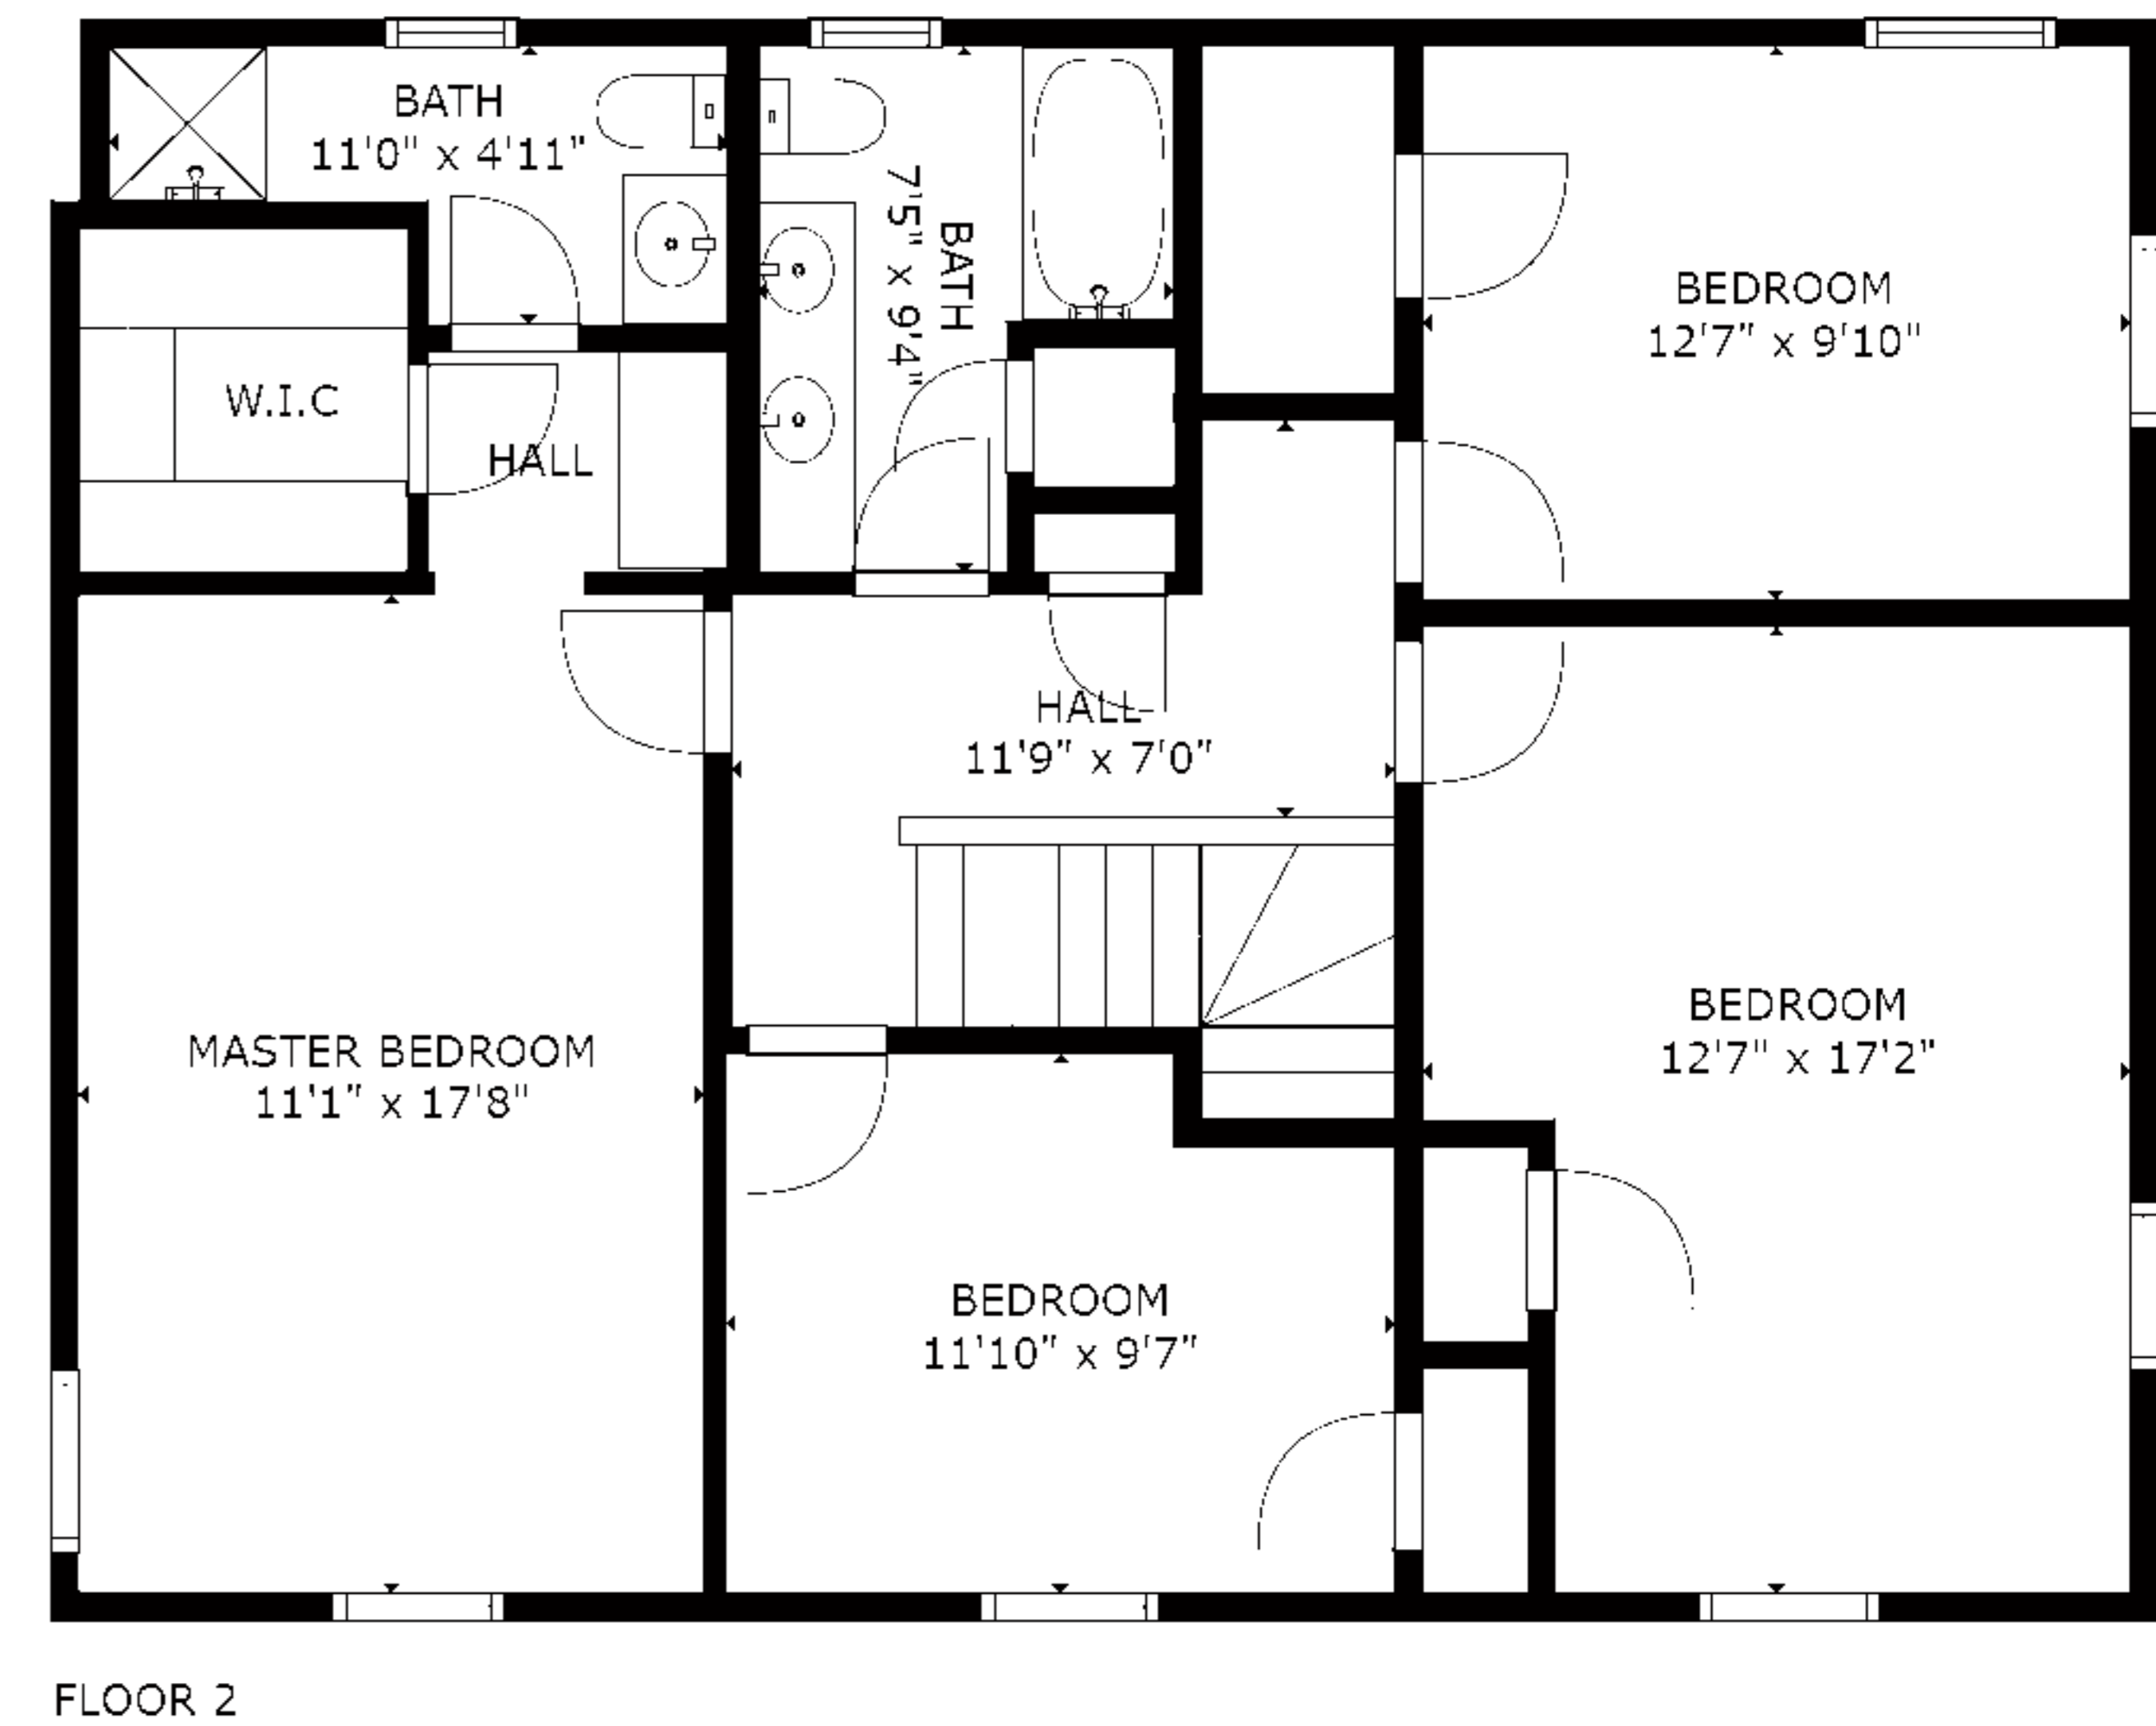

GROSS INTERNAL AREA  
 FLOOR 1: 1851 sq ft, FLOOR 2: 997 sq ft  
 TOTAL: 2848 sq ft  
 SIZES AND DIMENSIONS ARE APPROXIMATE, ACTUAL MAY VARY.

GROSS INTERNAL AREA  
 FLOOR 1: 1851 sq ft, FLOOR 2: 997 sq ft  
 TOTAL: 2848 sq ft  
 SIZES AND DIMENSIONS ARE APPROXIMATE, ACTUAL MAY VARY.

GROSS INTERNAL AREA  
 FLOOR 1: 1851 sq ft, FLOOR 2: 997 sq ft  
 TOTAL: 2848 sq ft