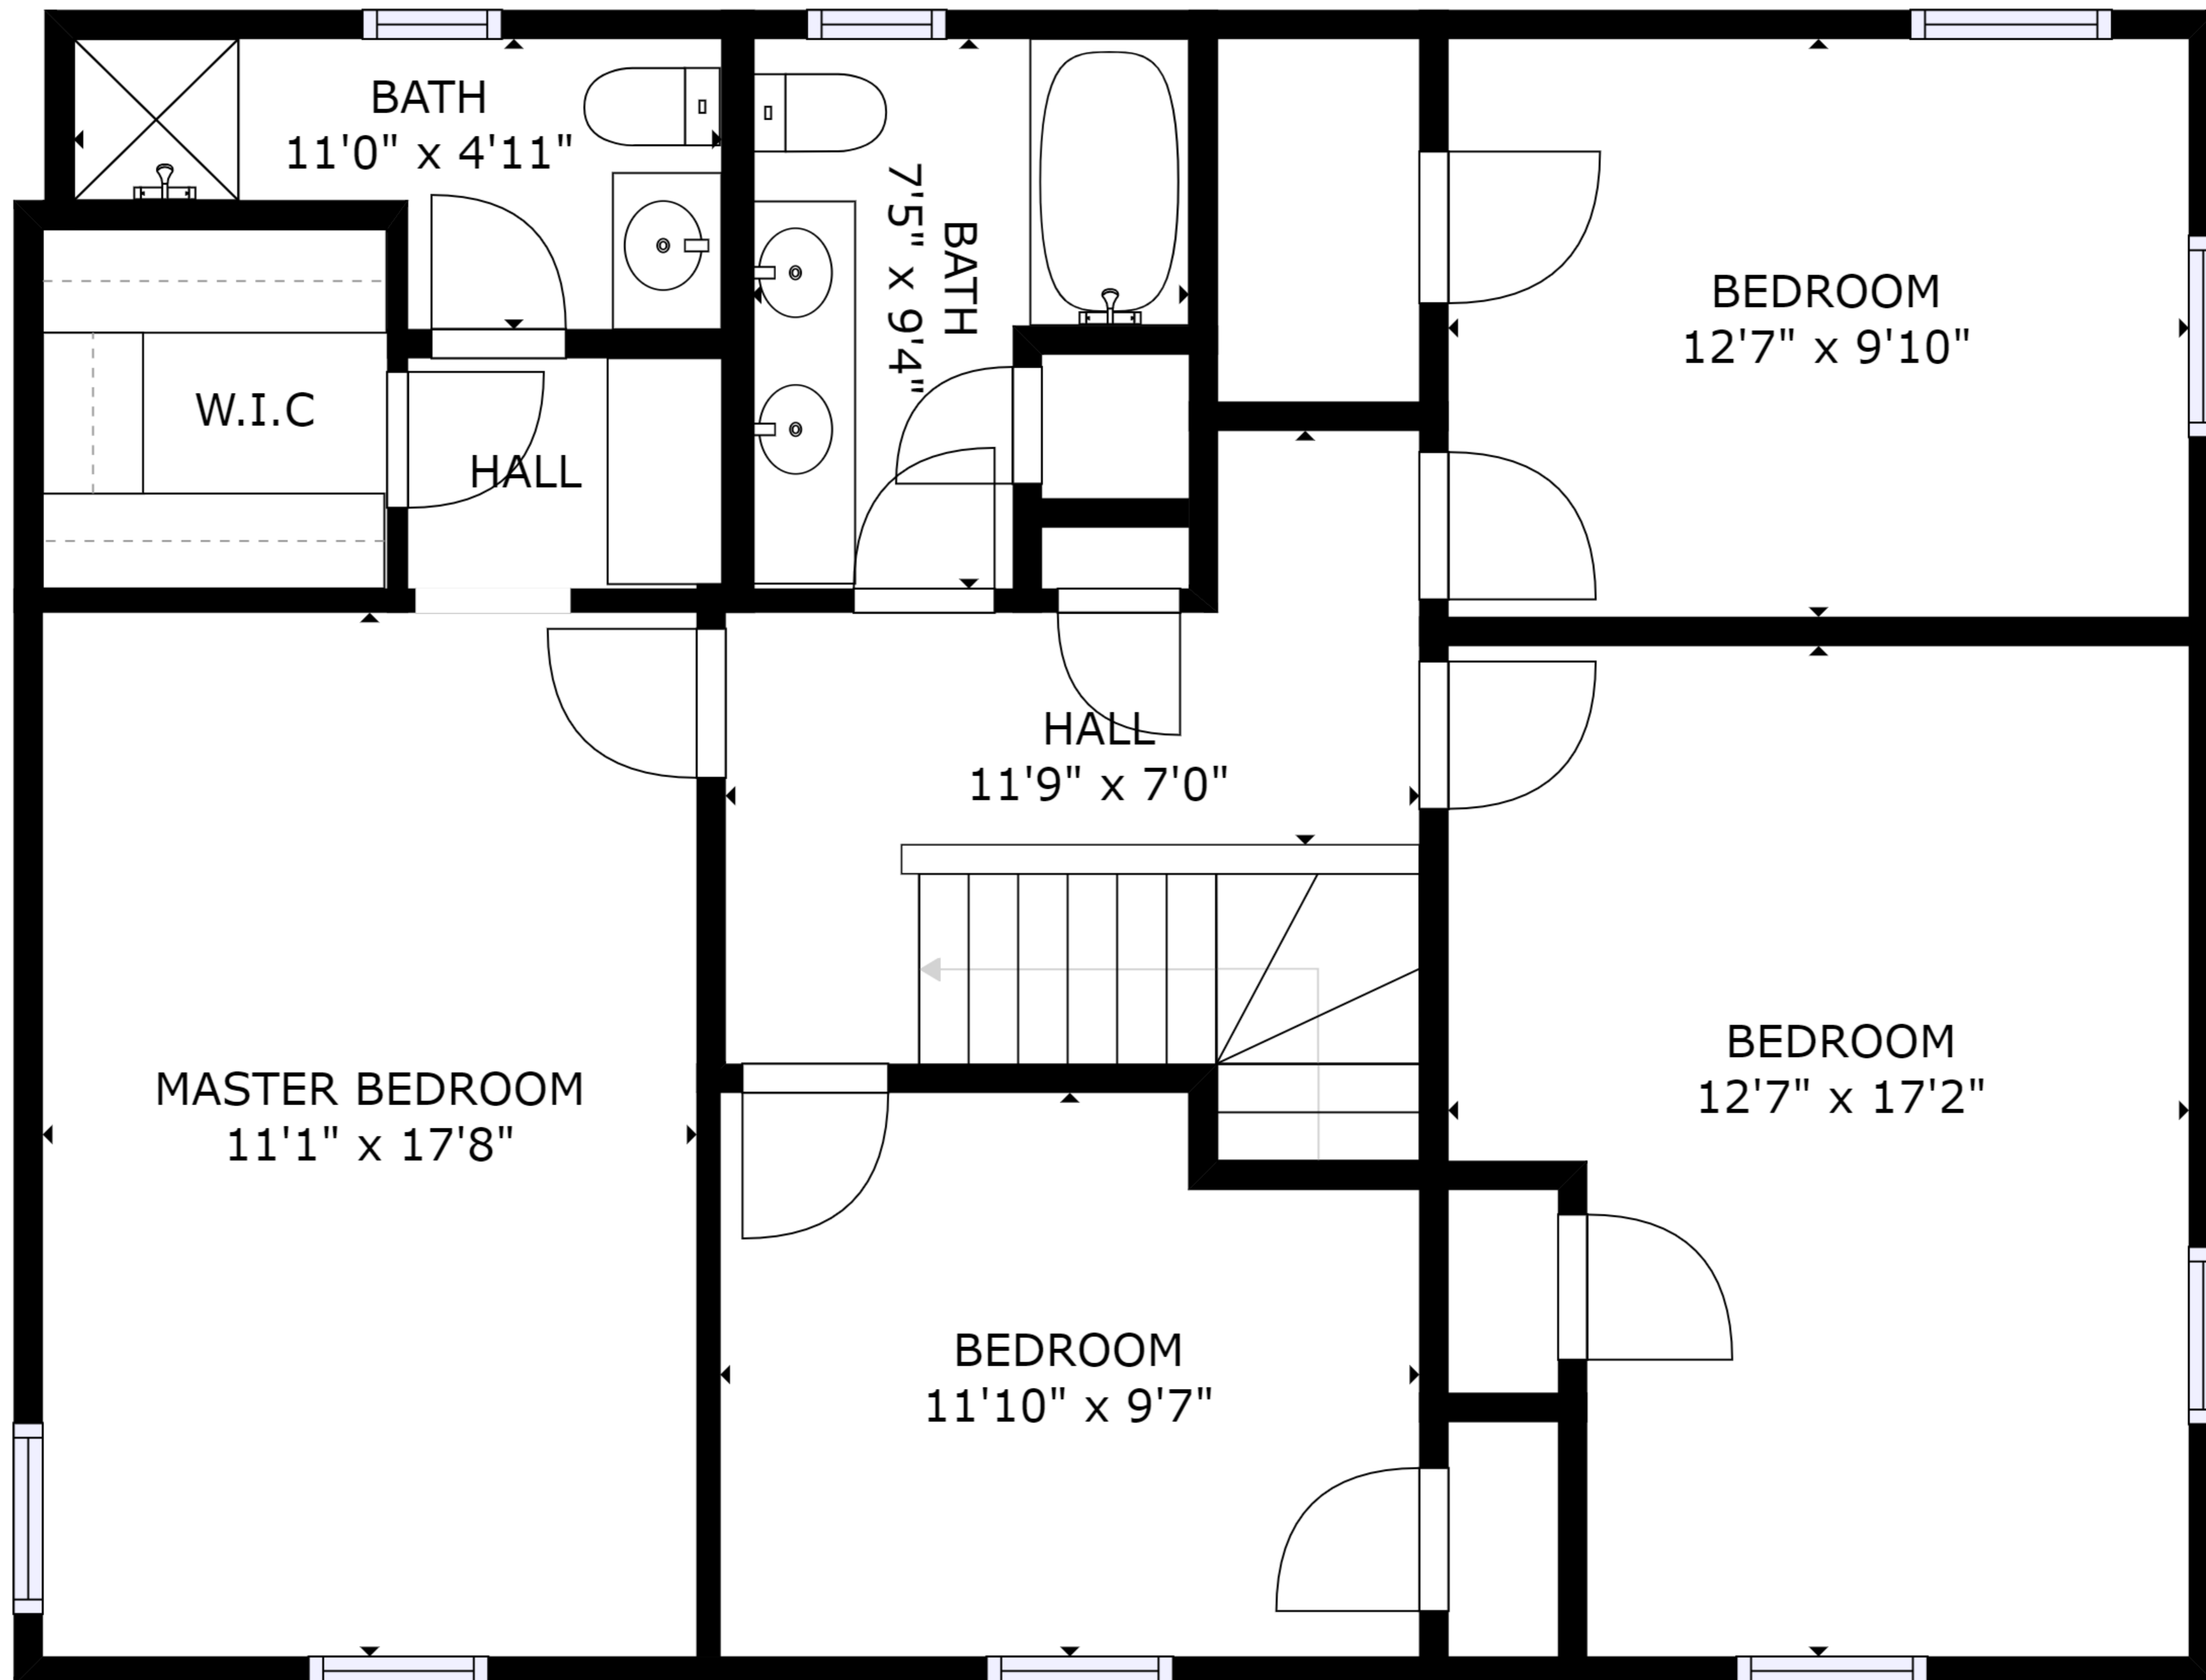

GROSS INTERNAL AREA  
 FLOOR 1: 1851 sq ft, FLOOR 2: 997 sq ft  
 TOTAL: 2848 sq ft  
 SIZES AND DIMENSIONS ARE APPROXIMATE, ACTUAL MAY VARY.

GROSS INTERNAL AREA  
 FLOOR 1: 1851 sq ft, FLOOR 2: 997 sq ft  
 TOTAL: 2848 sq ft  
 SIZES AND DIMENSIONS ARE APPROXIMATE, ACTUAL MAY VARY.

GROSS INTERNAL AREA  
 FLOOR 1: 1851 sq ft, FLOOR 2: 997 sq ft  
 TOTAL: 2848 sq ft