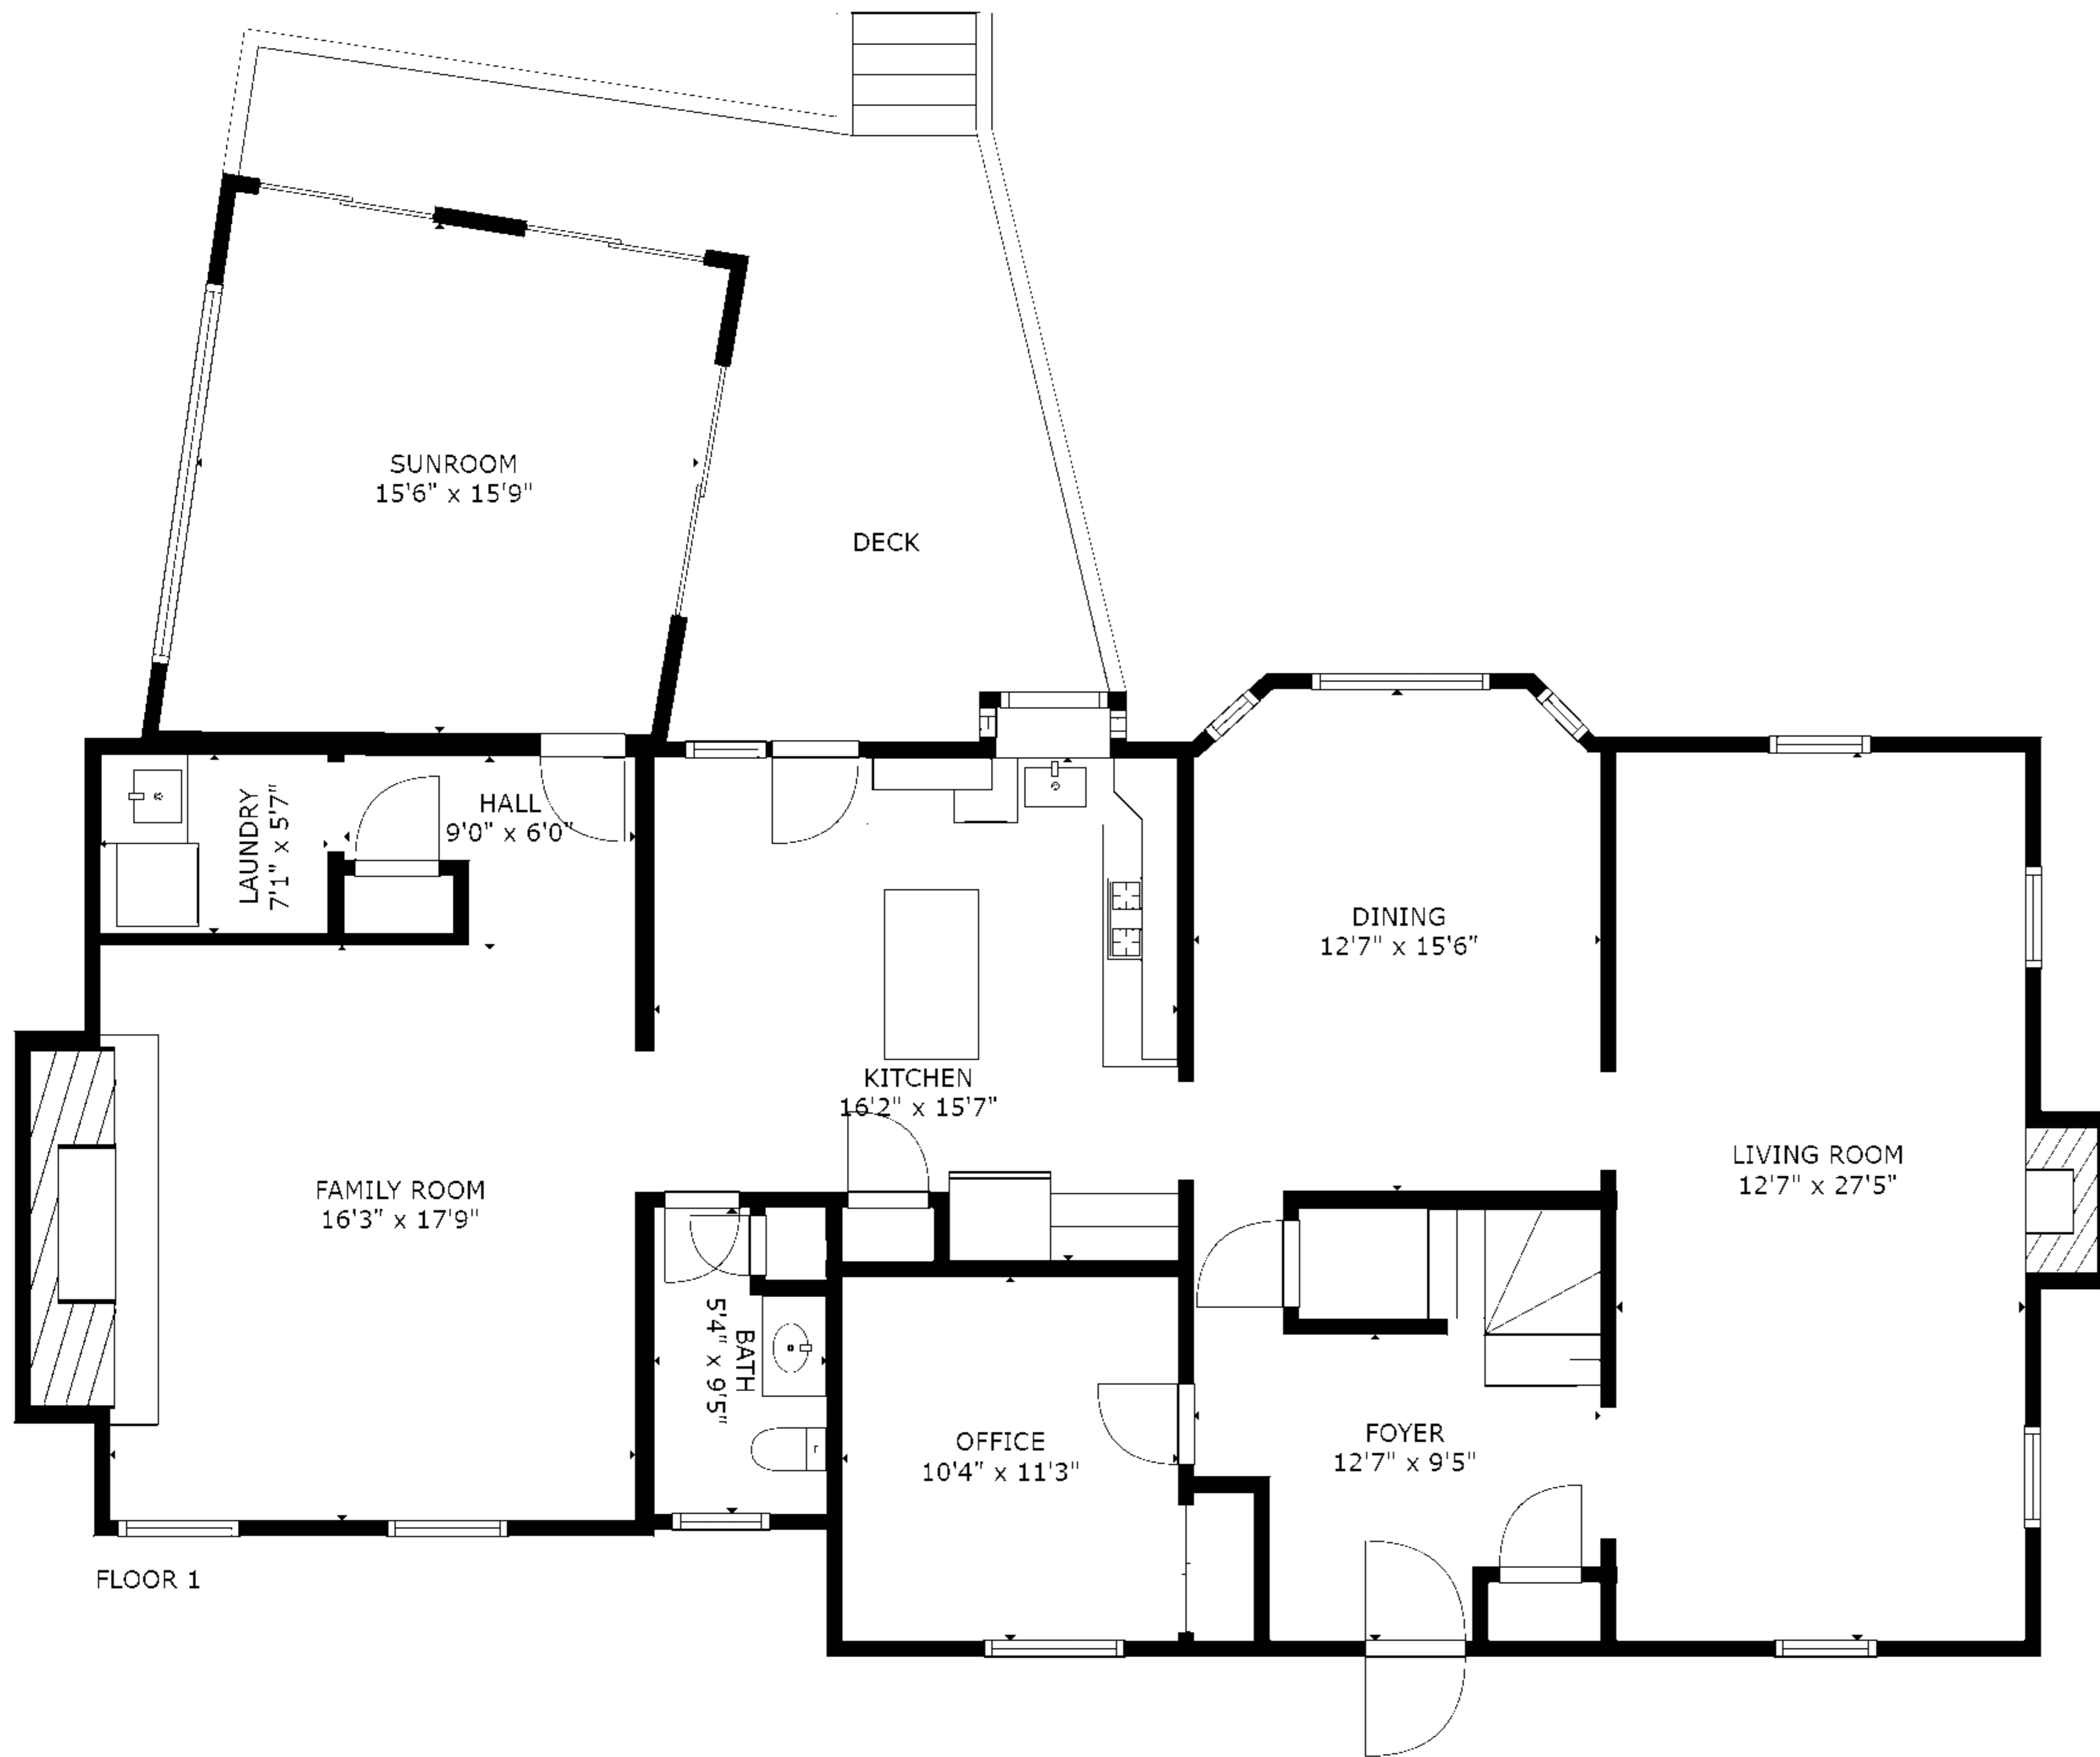

GROSS INTERNAL AREA  
 FLOOR 1: 1851 sq ft, FLOOR 2: 997 sq ft  
 TOTAL: 2848 sq ft  
 SIZES AND DIMENSIONS ARE APPROXIMATE, ACTUAL MAY VARY.

GROSS INTERNAL AREA  
 FLOOR 1: 1851 sq ft, FLOOR 2: 997 sq ft  
 TOTAL: 2848 sq ft  
 SIZES AND DIMENSIONS ARE APPROXIMATE, ACTUAL MAY VARY.

GROSS INTERNAL AREA  
 FLOOR 1: 1851 sq ft, FLOOR 2: 997 sq ft  
 TOTAL: 2848 sq ft