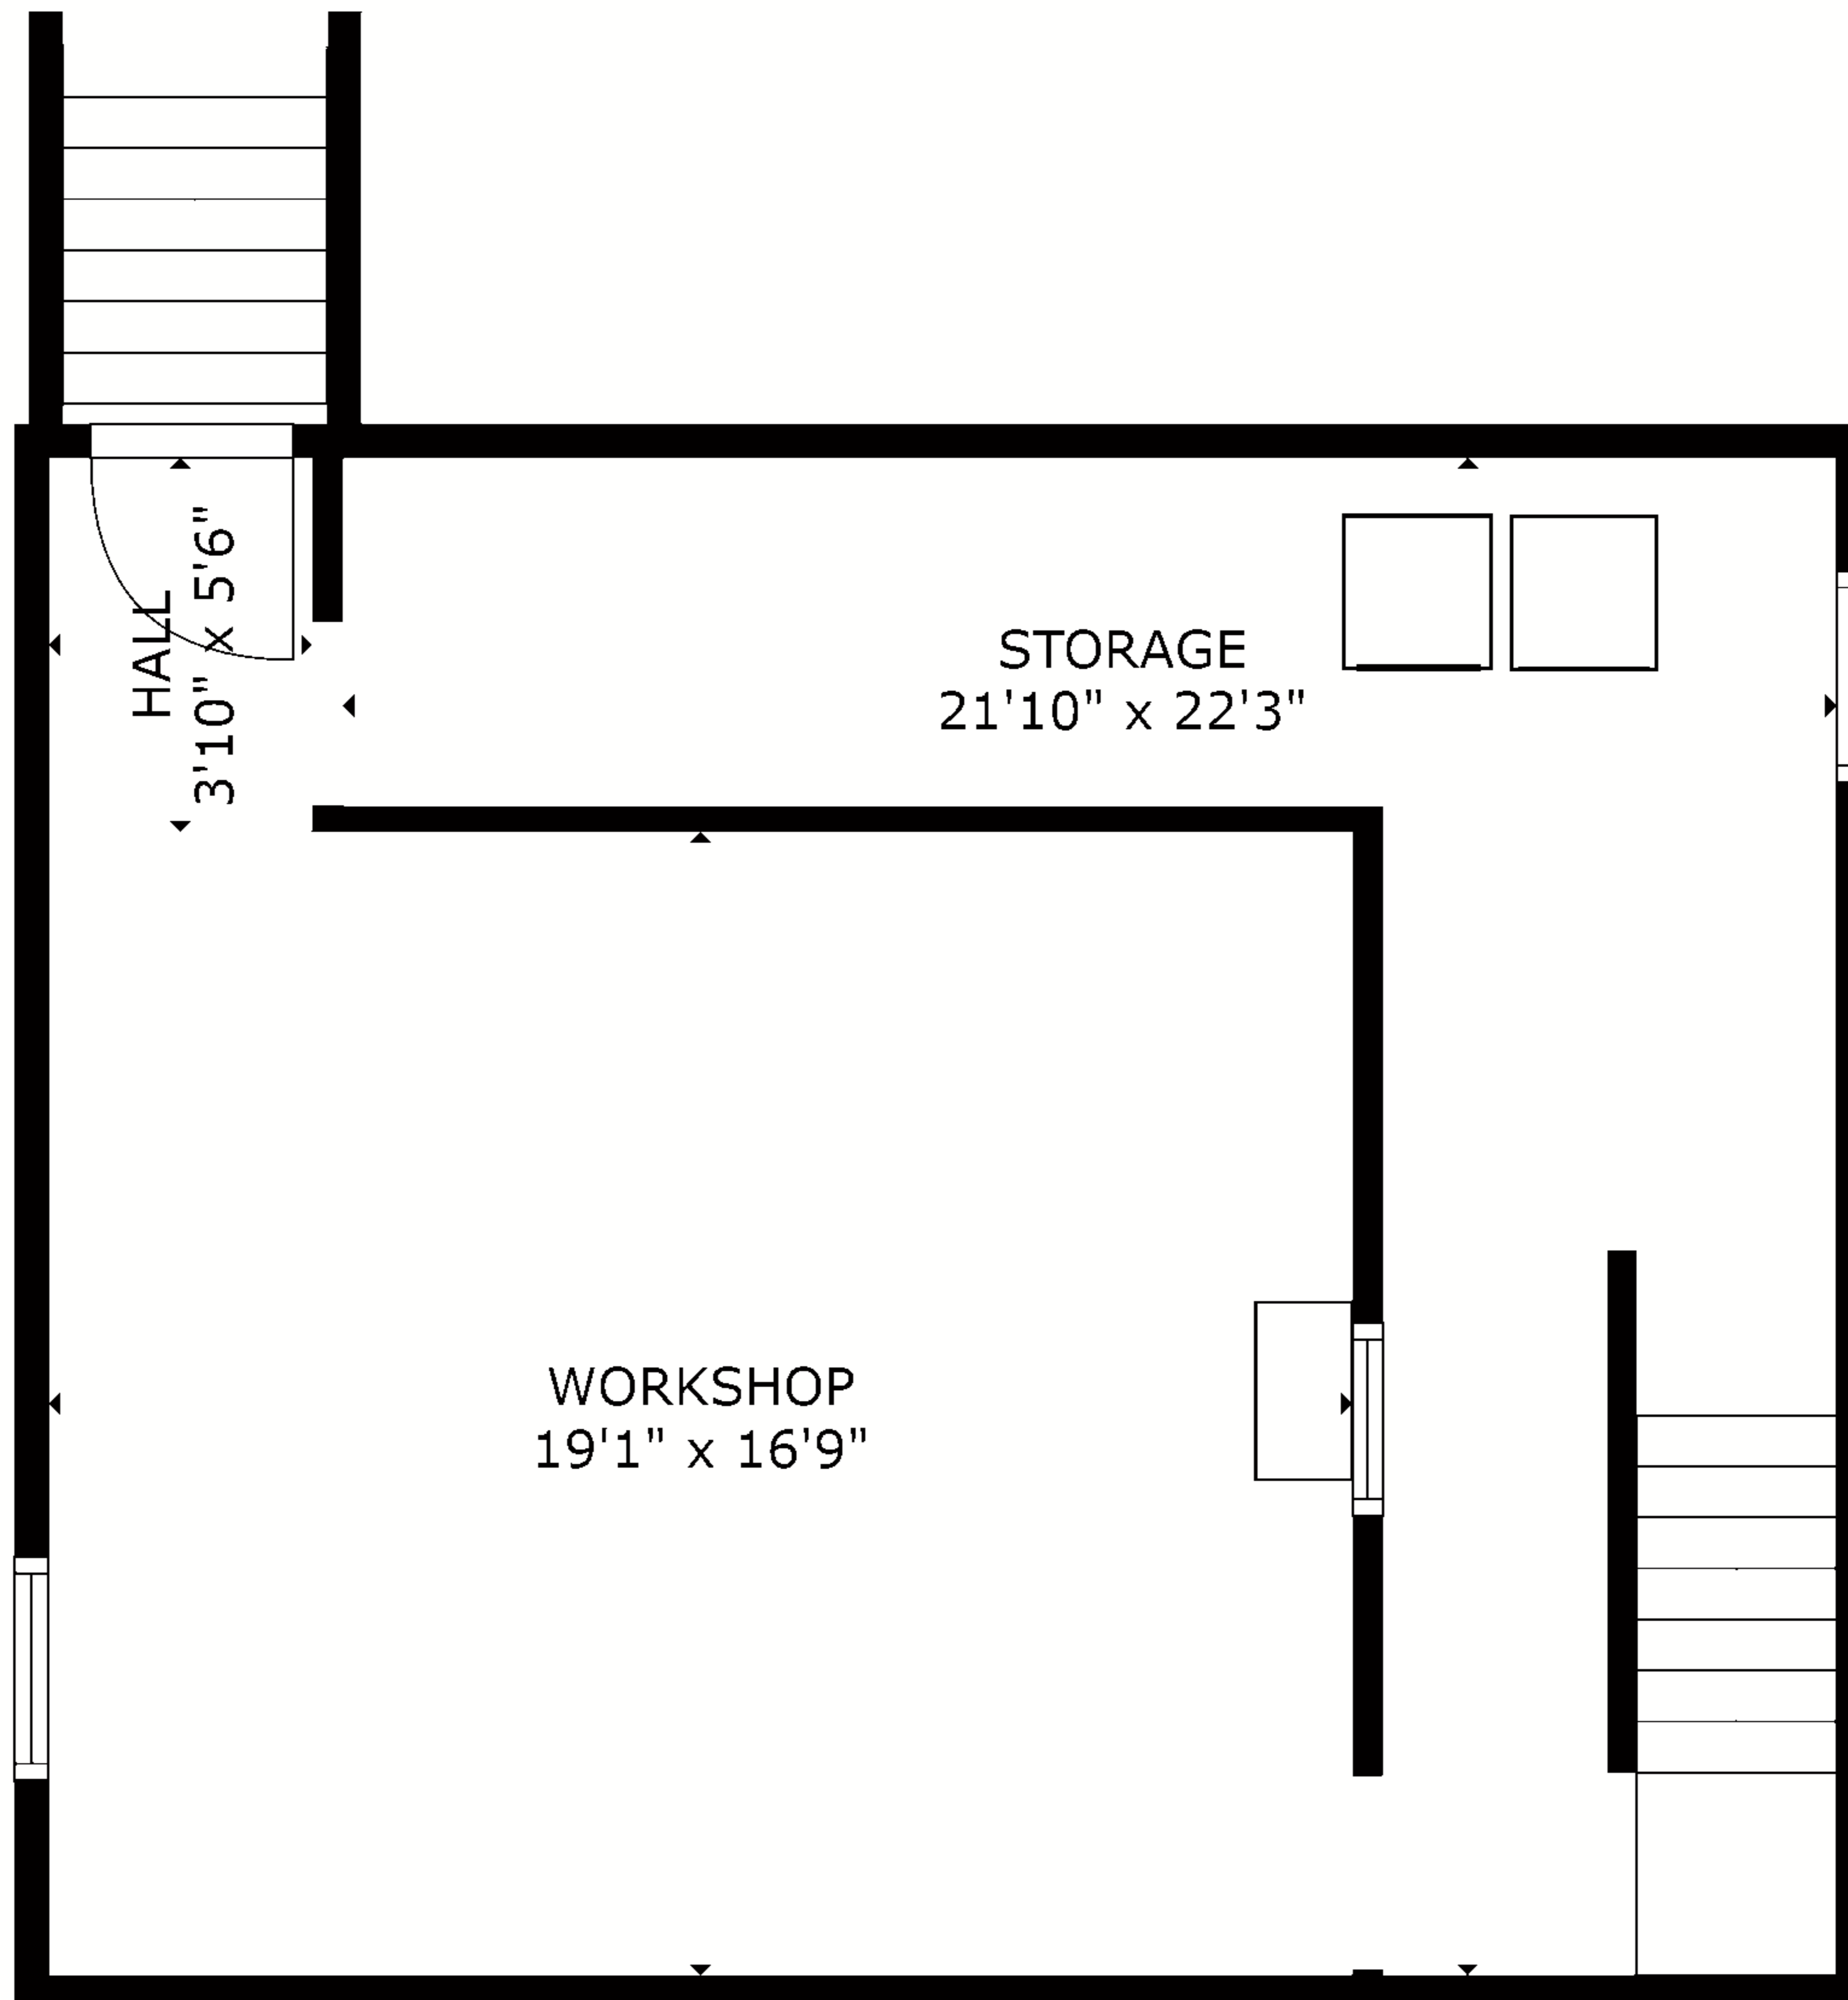

GROSS INTERNAL AREA  
FLOOR 1: 604 sq ft, FLOOR 2: 656 sq ft  
FLOOR 3: 681 sq ft  
TOTAL: 1941 sq ft

GROSS INTERNAL AREA  
FLOOR 1: 604 sq ft, FLOOR 2: 656 sq ft  
FLOOR 3: 681 sq ft  
TOTAL: 1941 sq ft

GROSS INTERNAL AREA  
FLOOR 1: 604 sq ft, FLOOR 2: 656 sq ft  
FLOOR 3: 681 sq ft  
TOTAL: 1941 sq ft

FLOOR 1

FLOOR 2

FLOOR 3

GROSS INTERNAL AREA  
 FLOOR 1: 604 sq ft, FLOOR 2: 656 sq ft  
 FLOOR 3: 681 sq ft  
 TOTAL: 1941 sq ft  
 SIZES AND DIMENSIONS ARE APPROXIMATE, ACTUAL MAY VARY.