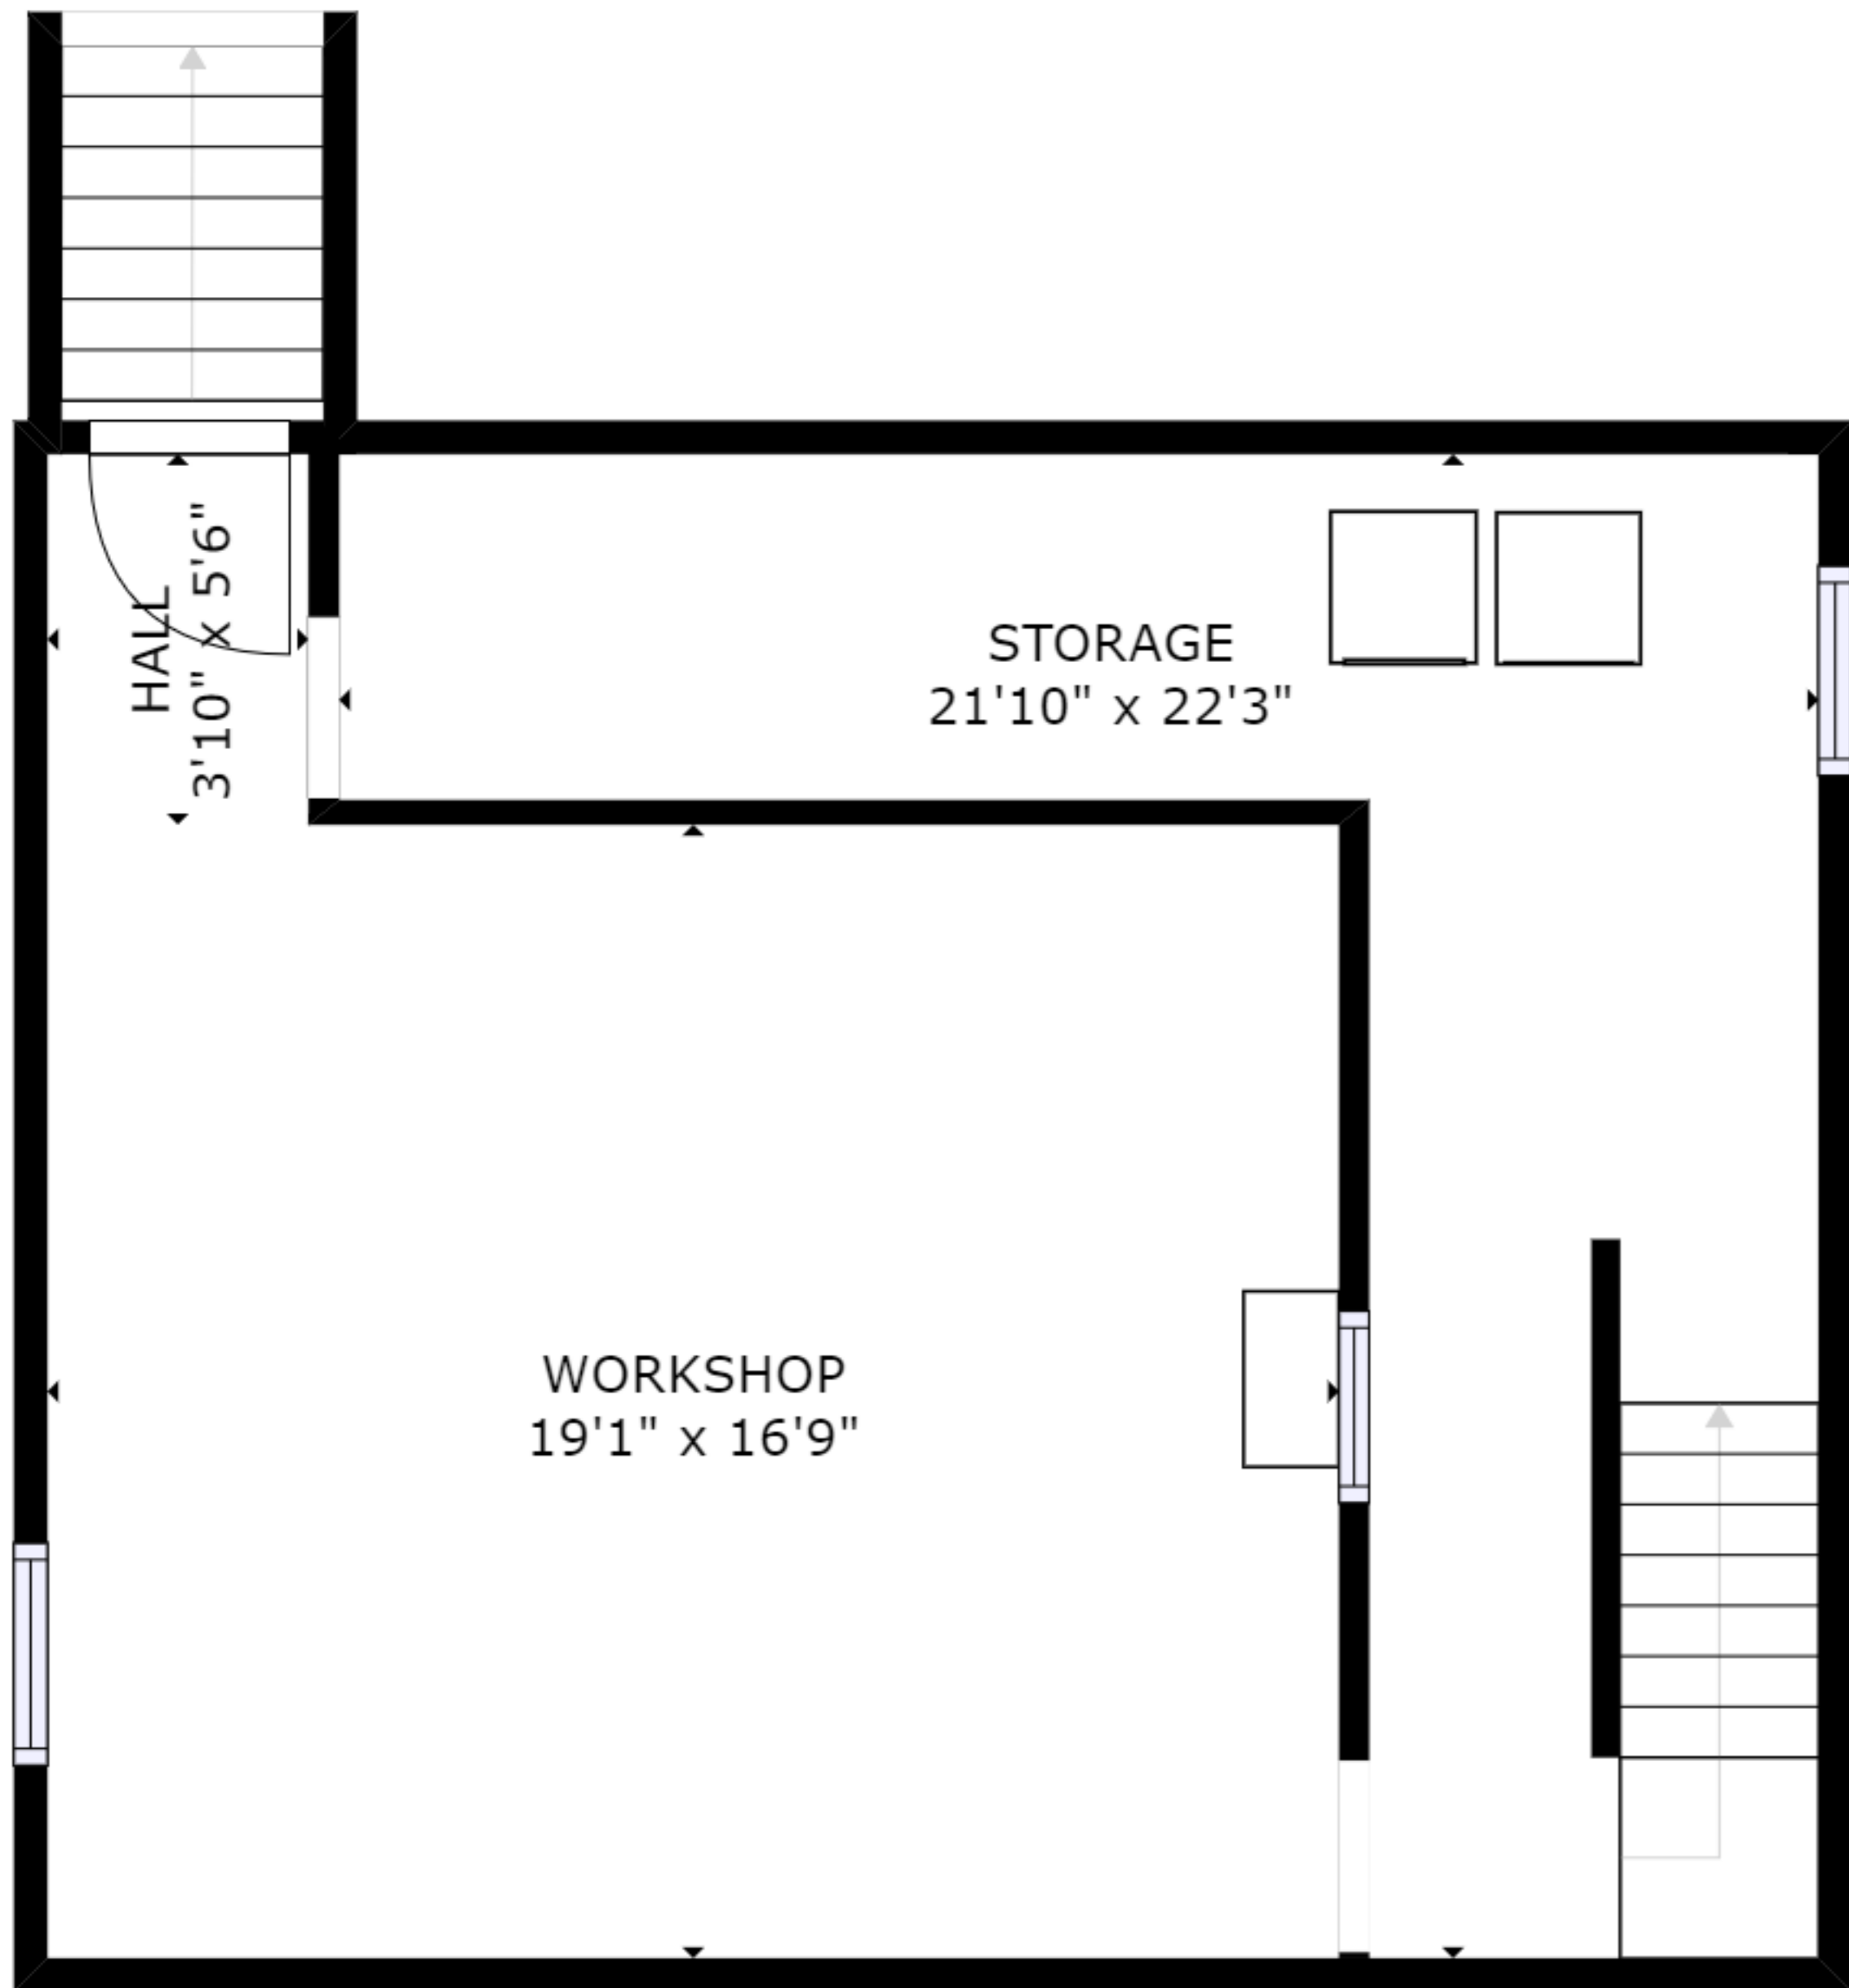

GROSS INTERNAL AREA  
FLOOR 1: 604 sq ft, FLOOR 2: 656 sq ft  
FLOOR 3: 681 sq ft  
TOTAL: 1941 sq ft

GROSS INTERNAL AREA  
FLOOR 1: 604 sq ft, FLOOR 2: 656 sq ft  
FLOOR 3: 681 sq ft  
TOTAL: 1941 sq ft

GROSS INTERNAL AREA  
FLOOR 1: 604 sq ft, FLOOR 2: 656 sq ft  
FLOOR 3: 681 sq ft  
TOTAL: 1941 sq ft

FLOOR 1

FLOOR 2

FLOOR 3

GROSS INTERNAL AREA  
 FLOOR 1: 604 sq ft, FLOOR 2: 656 sq ft  
 FLOOR 3: 681 sq ft  
 TOTAL: 1941 sq ft  
 SIZES AND DIMENSIONS ARE APPROXIMATE, ACTUAL MAY VARY.