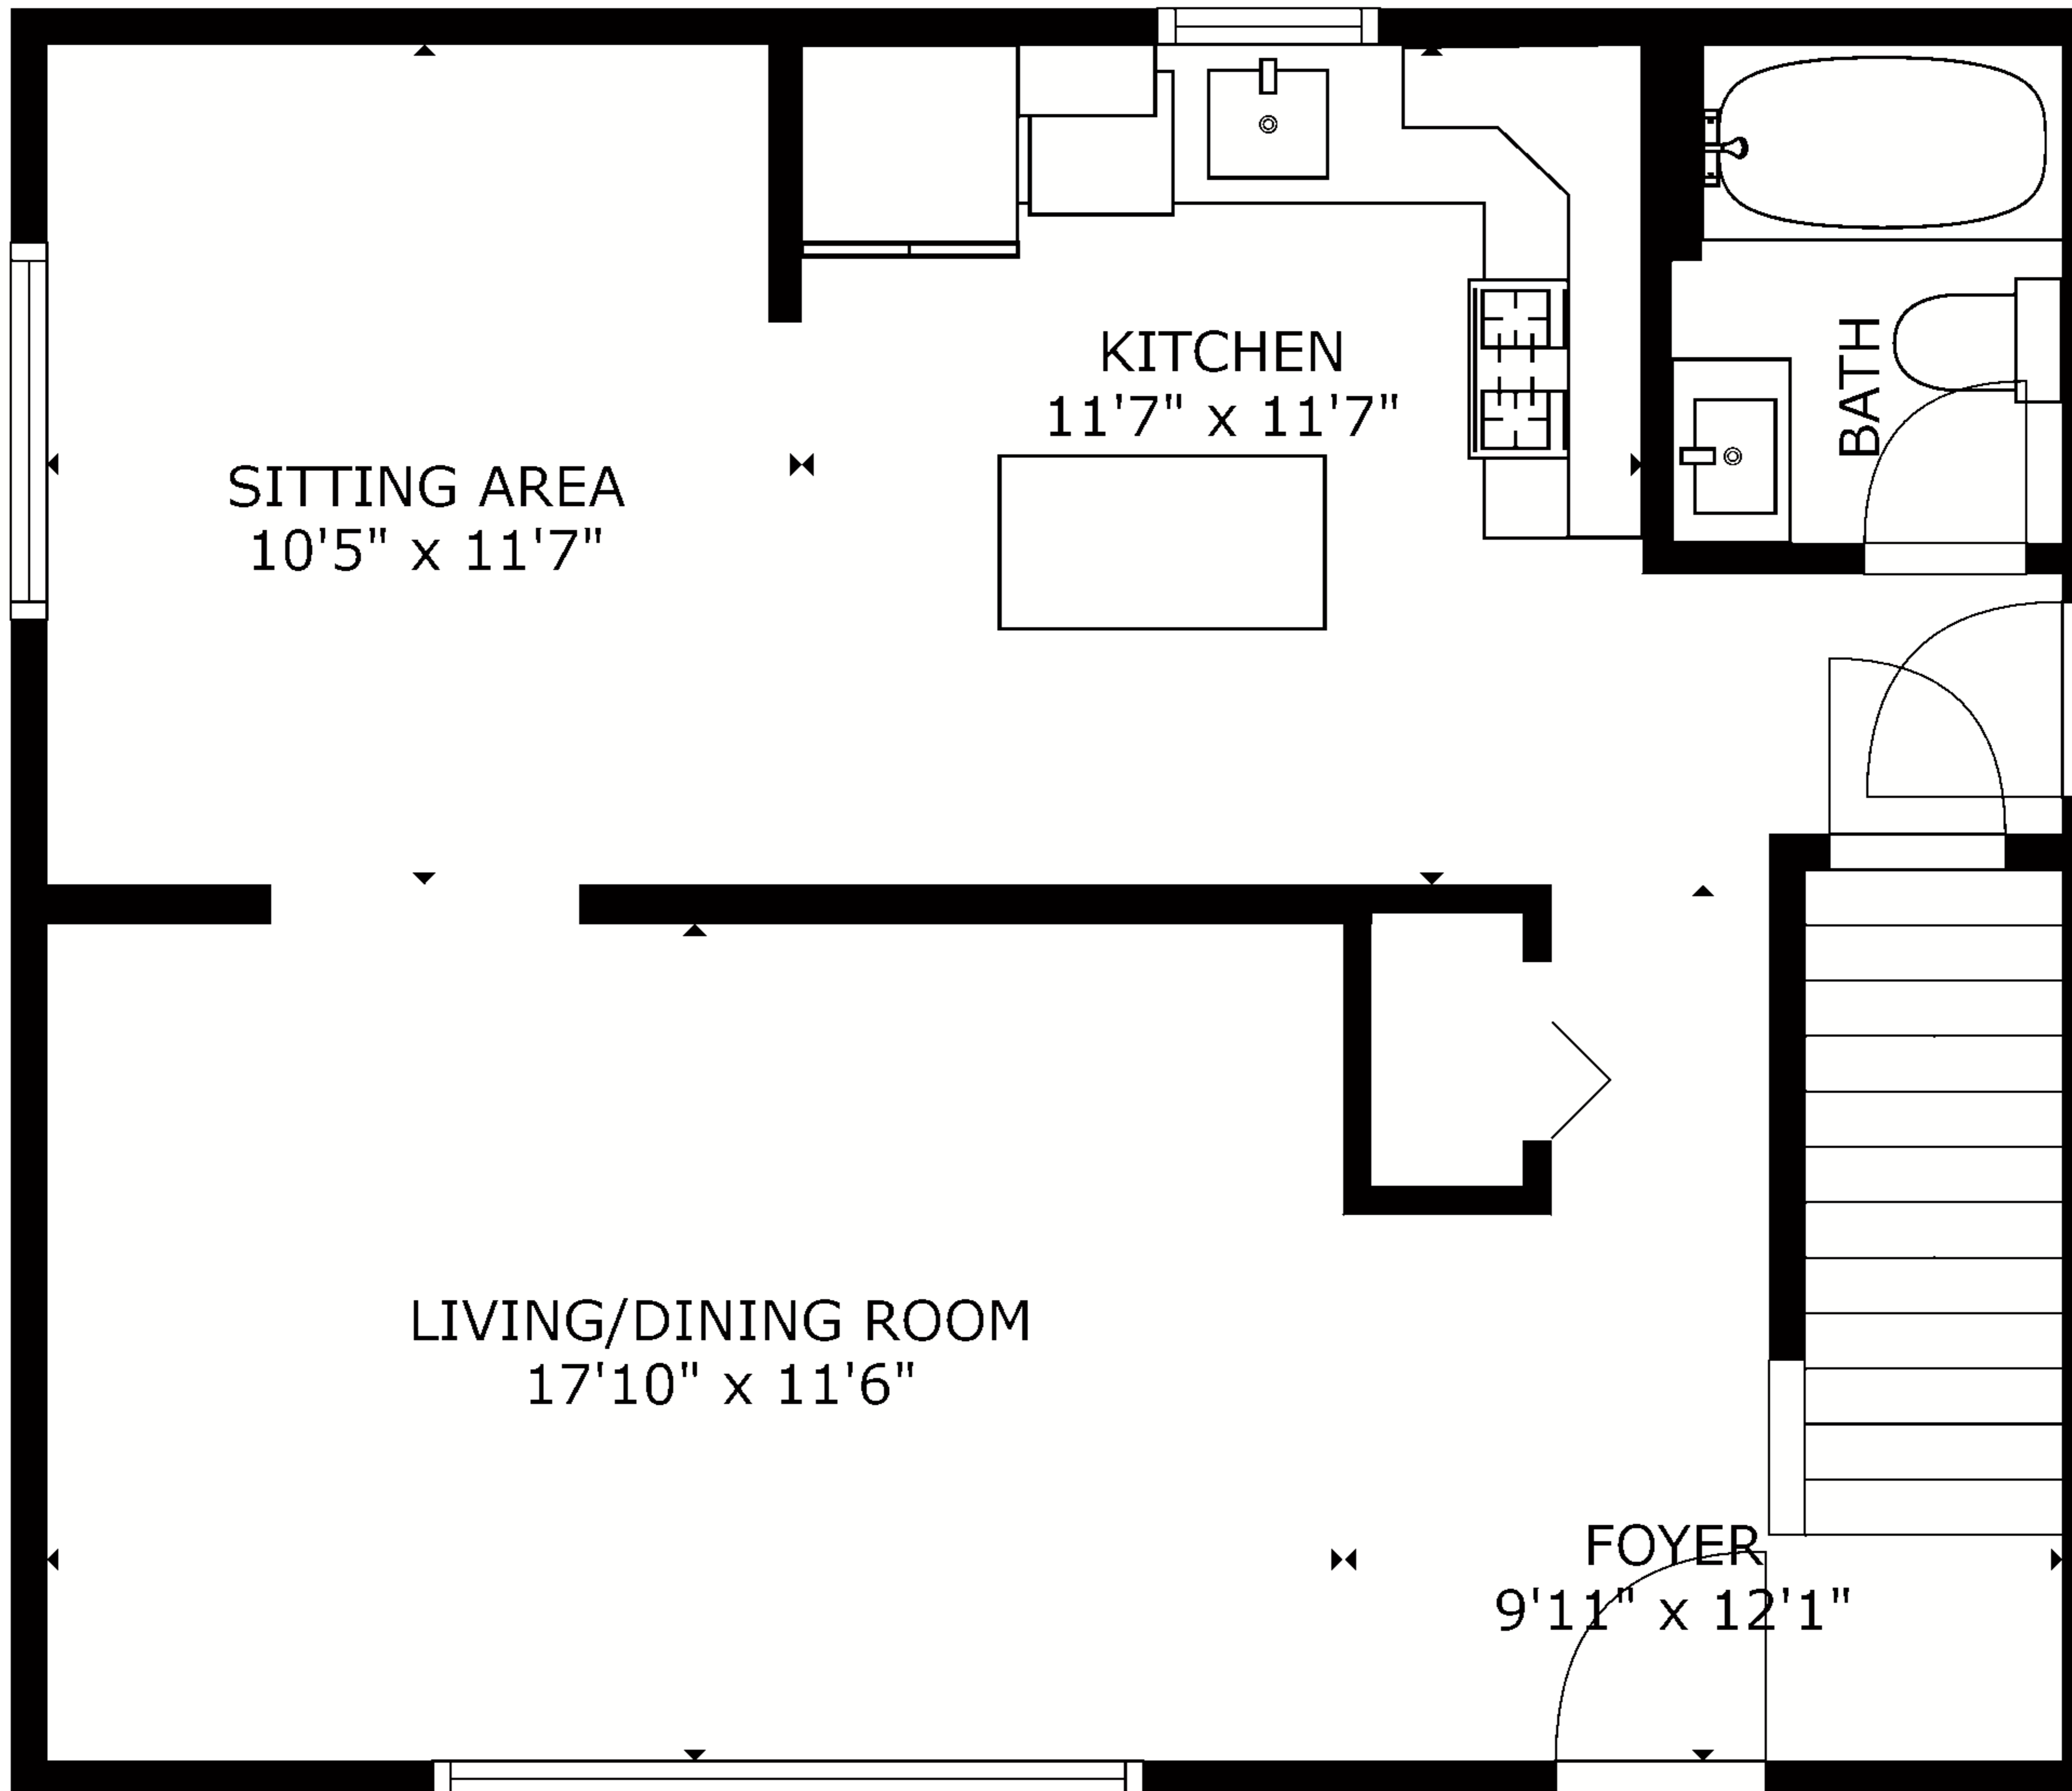

GROSS INTERNAL AREA  
FLOOR 1: 604 sq ft, FLOOR 2: 656 sq ft  
FLOOR 3: 681 sq ft  
TOTAL: 1941 sq ft

GROSS INTERNAL AREA  
FLOOR 1: 604 sq ft, FLOOR 2: 656 sq ft  
FLOOR 3: 681 sq ft  
TOTAL: 1941 sq ft

GROSS INTERNAL AREA  
FLOOR 1: 604 sq ft, FLOOR 2: 656 sq ft  
FLOOR 3: 681 sq ft  
TOTAL: 1941 sq ft

FLOOR 1

FLOOR 2

FLOOR 3

GROSS INTERNAL AREA  
 FLOOR 1: 604 sq ft, FLOOR 2: 656 sq ft  
 FLOOR 3: 681 sq ft  
 TOTAL: 1941 sq ft  
 SIZES AND DIMENSIONS ARE APPROXIMATE, ACTUAL MAY VARY.