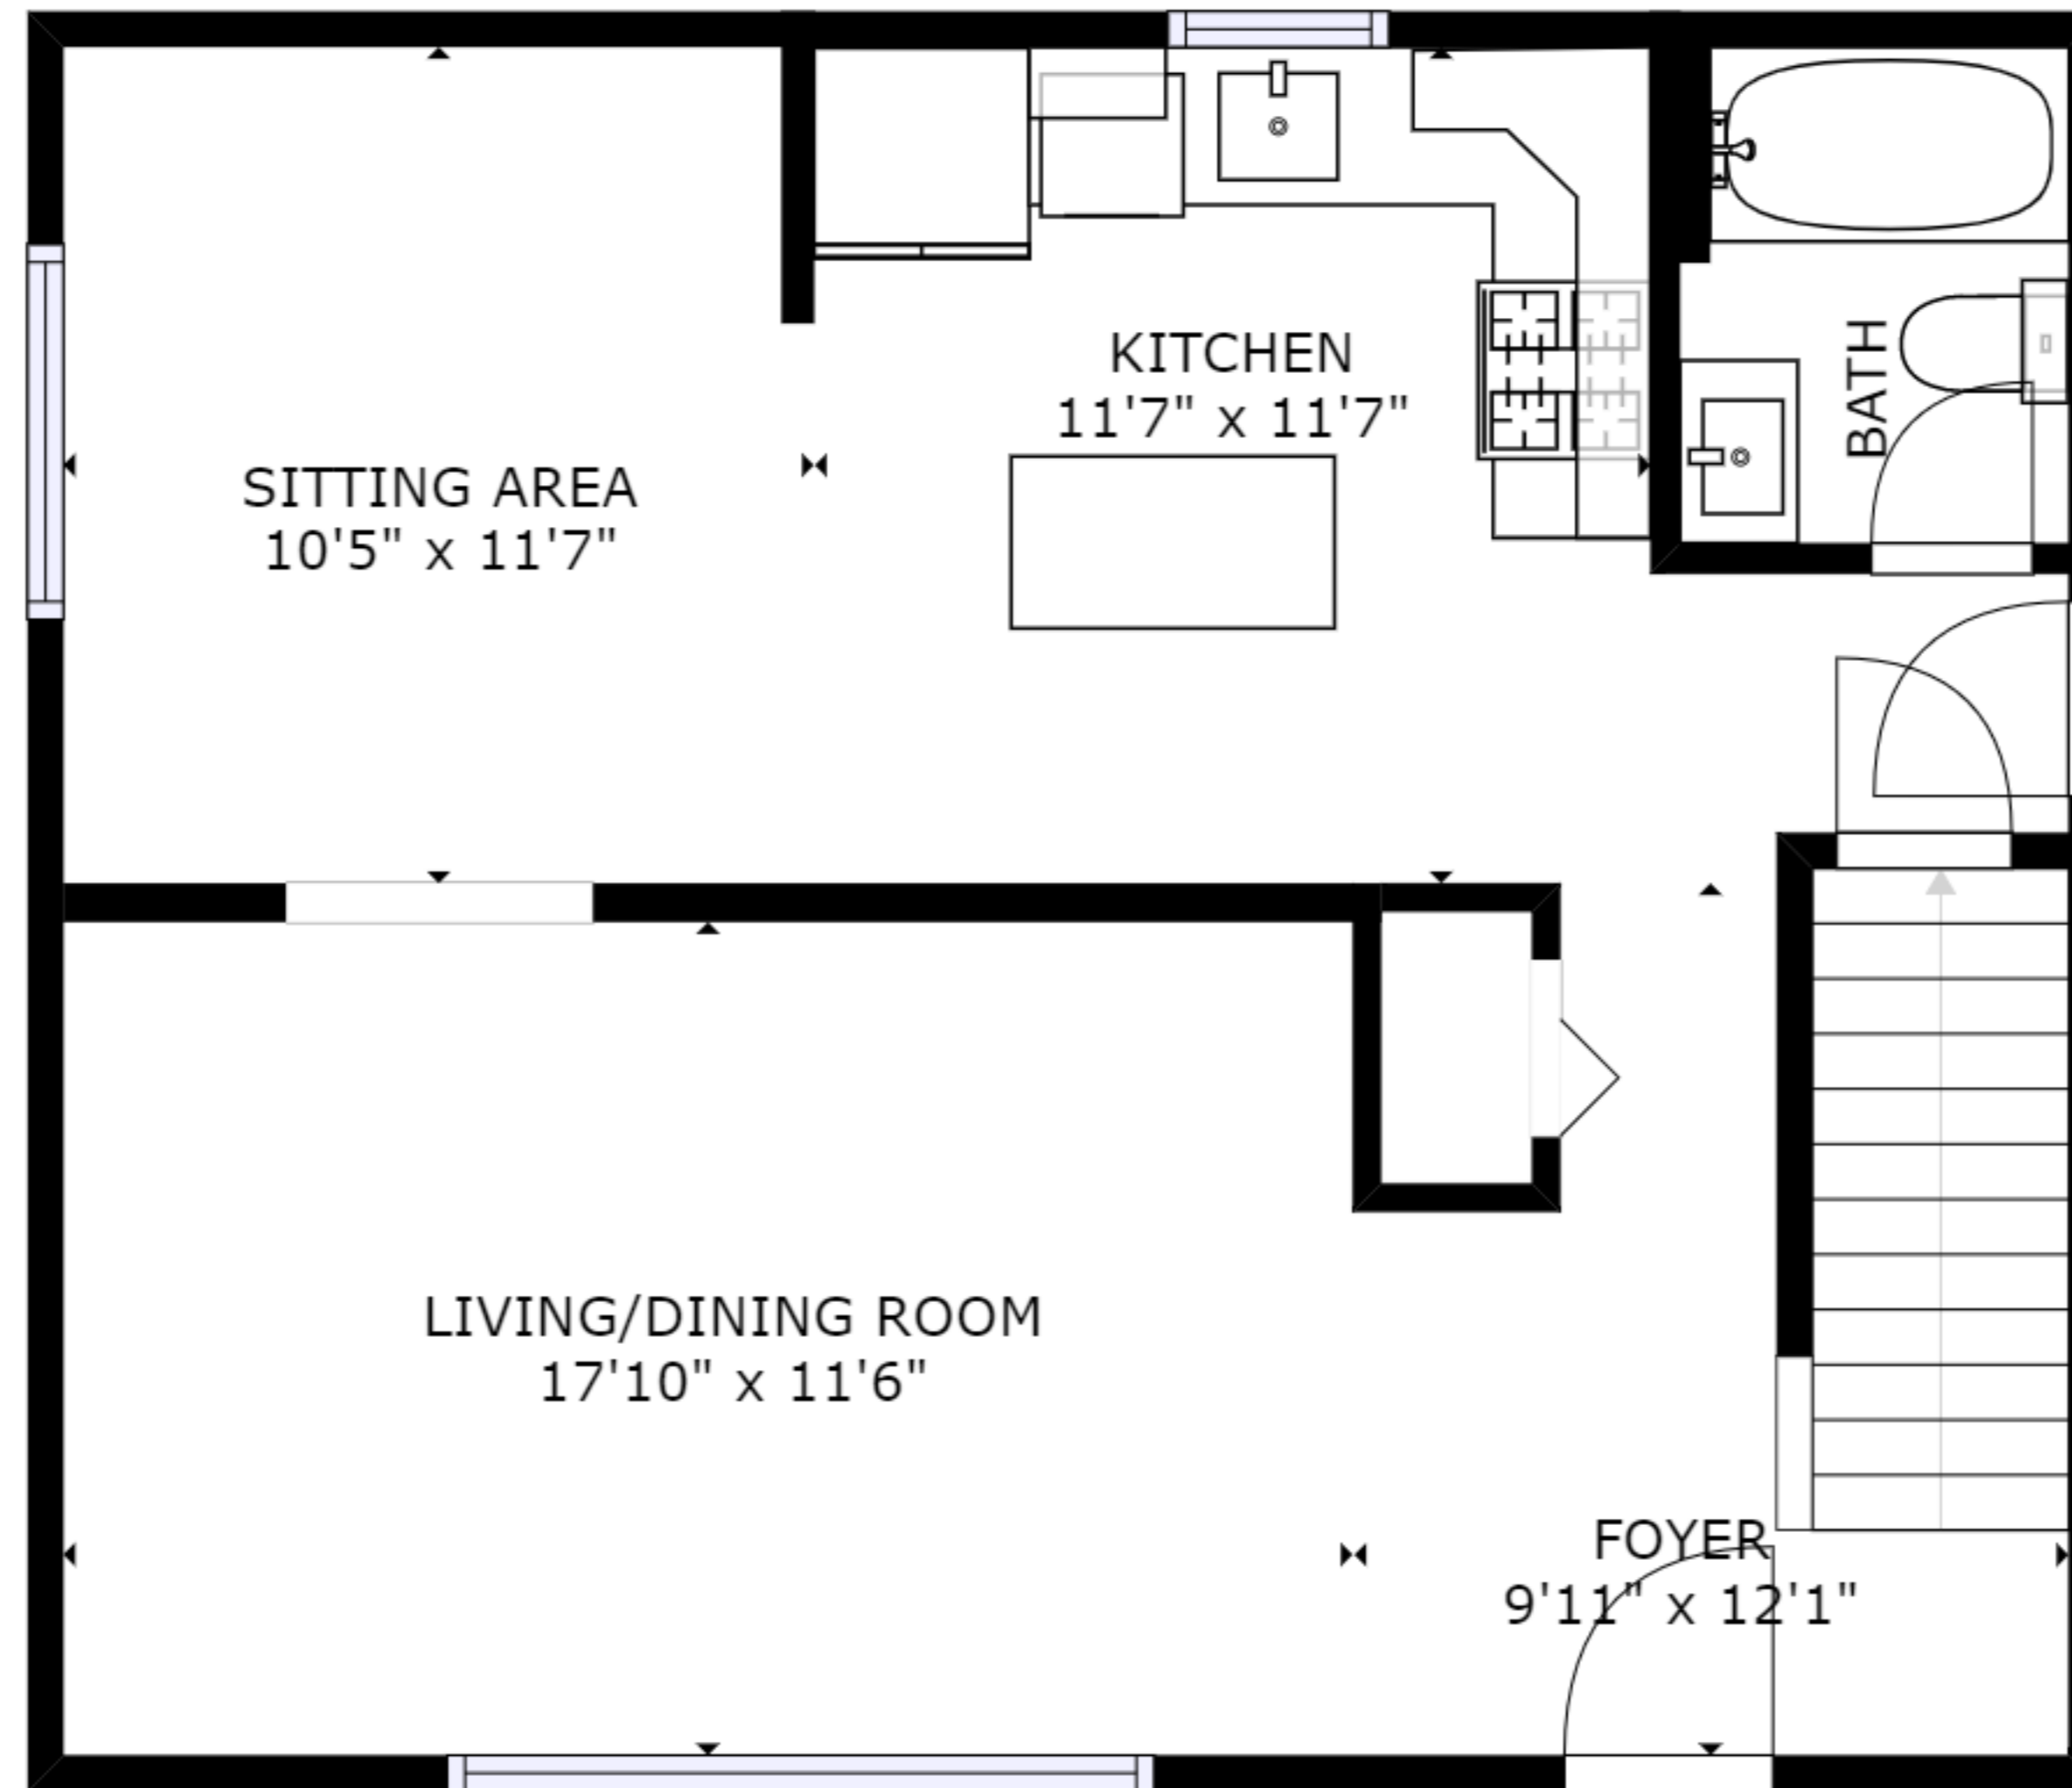

GROSS INTERNAL AREA  
FLOOR 1: 604 sq ft, FLOOR 2: 656 sq ft  
FLOOR 3: 681 sq ft  
TOTAL: 1941 sq ft

GROSS INTERNAL AREA  
FLOOR 1: 604 sq ft, FLOOR 2: 656 sq ft  
FLOOR 3: 681 sq ft  
TOTAL: 1941 sq ft

GROSS INTERNAL AREA  
FLOOR 1: 604 sq ft, FLOOR 2: 656 sq ft  
FLOOR 3: 681 sq ft  
TOTAL: 1941 sq ft

FLOOR 1

FLOOR 2

FLOOR 3

GROSS INTERNAL AREA  
 FLOOR 1: 604 sq ft, FLOOR 2: 656 sq ft  
 FLOOR 3: 681 sq ft  
 TOTAL: 1941 sq ft  
 SIZES AND DIMENSIONS ARE APPROXIMATE, ACTUAL MAY VARY.