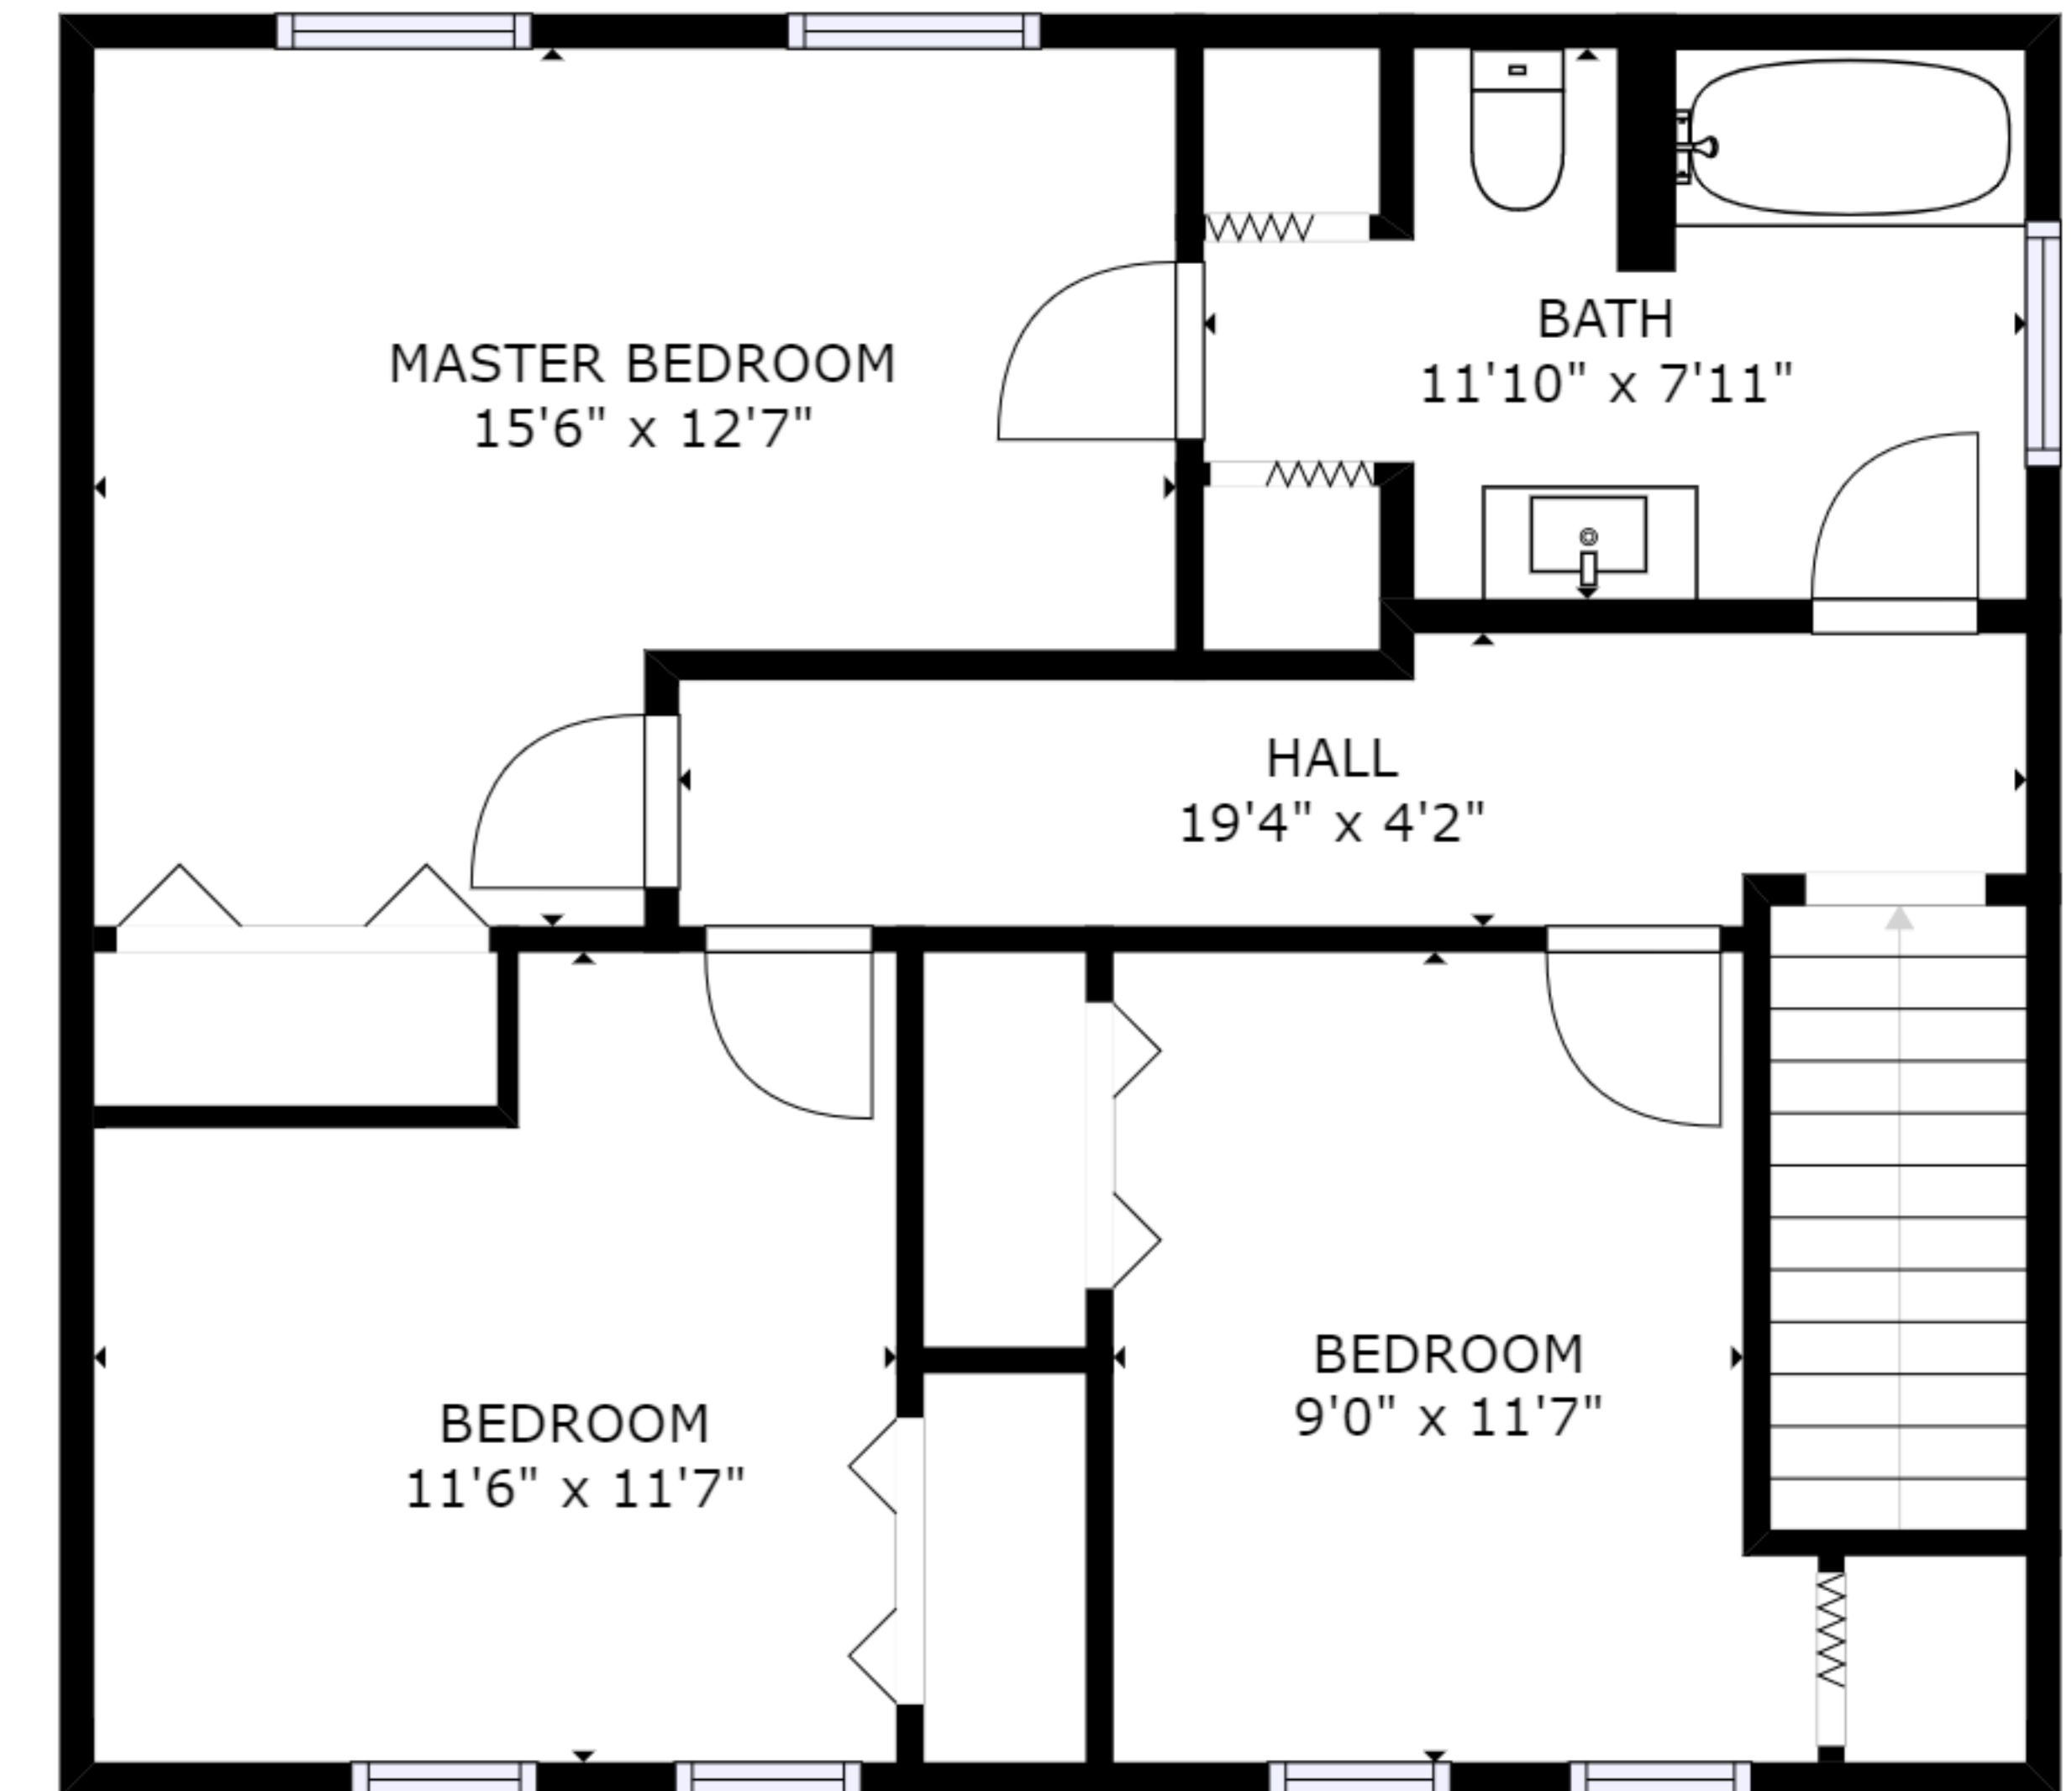

GROSS INTERNAL AREA  
FLOOR 1: 604 sq ft, FLOOR 2: 656 sq ft  
FLOOR 3: 681 sq ft  
TOTAL: 1941 sq ft

GROSS INTERNAL AREA  
FLOOR 1: 604 sq ft, FLOOR 2: 656 sq ft  
FLOOR 3: 681 sq ft  
TOTAL: 1941 sq ft

GROSS INTERNAL AREA  
FLOOR 1: 604 sq ft, FLOOR 2: 656 sq ft  
FLOOR 3: 681 sq ft  
TOTAL: 1941 sq ft

FLOOR 1

FLOOR 2

FLOOR 3

GROSS INTERNAL AREA  
 FLOOR 1: 604 sq ft, FLOOR 2: 656 sq ft  
 FLOOR 3: 681 sq ft  
 TOTAL: 1941 sq ft  
 SIZES AND DIMENSIONS ARE APPROXIMATE, ACTUAL MAY VARY.