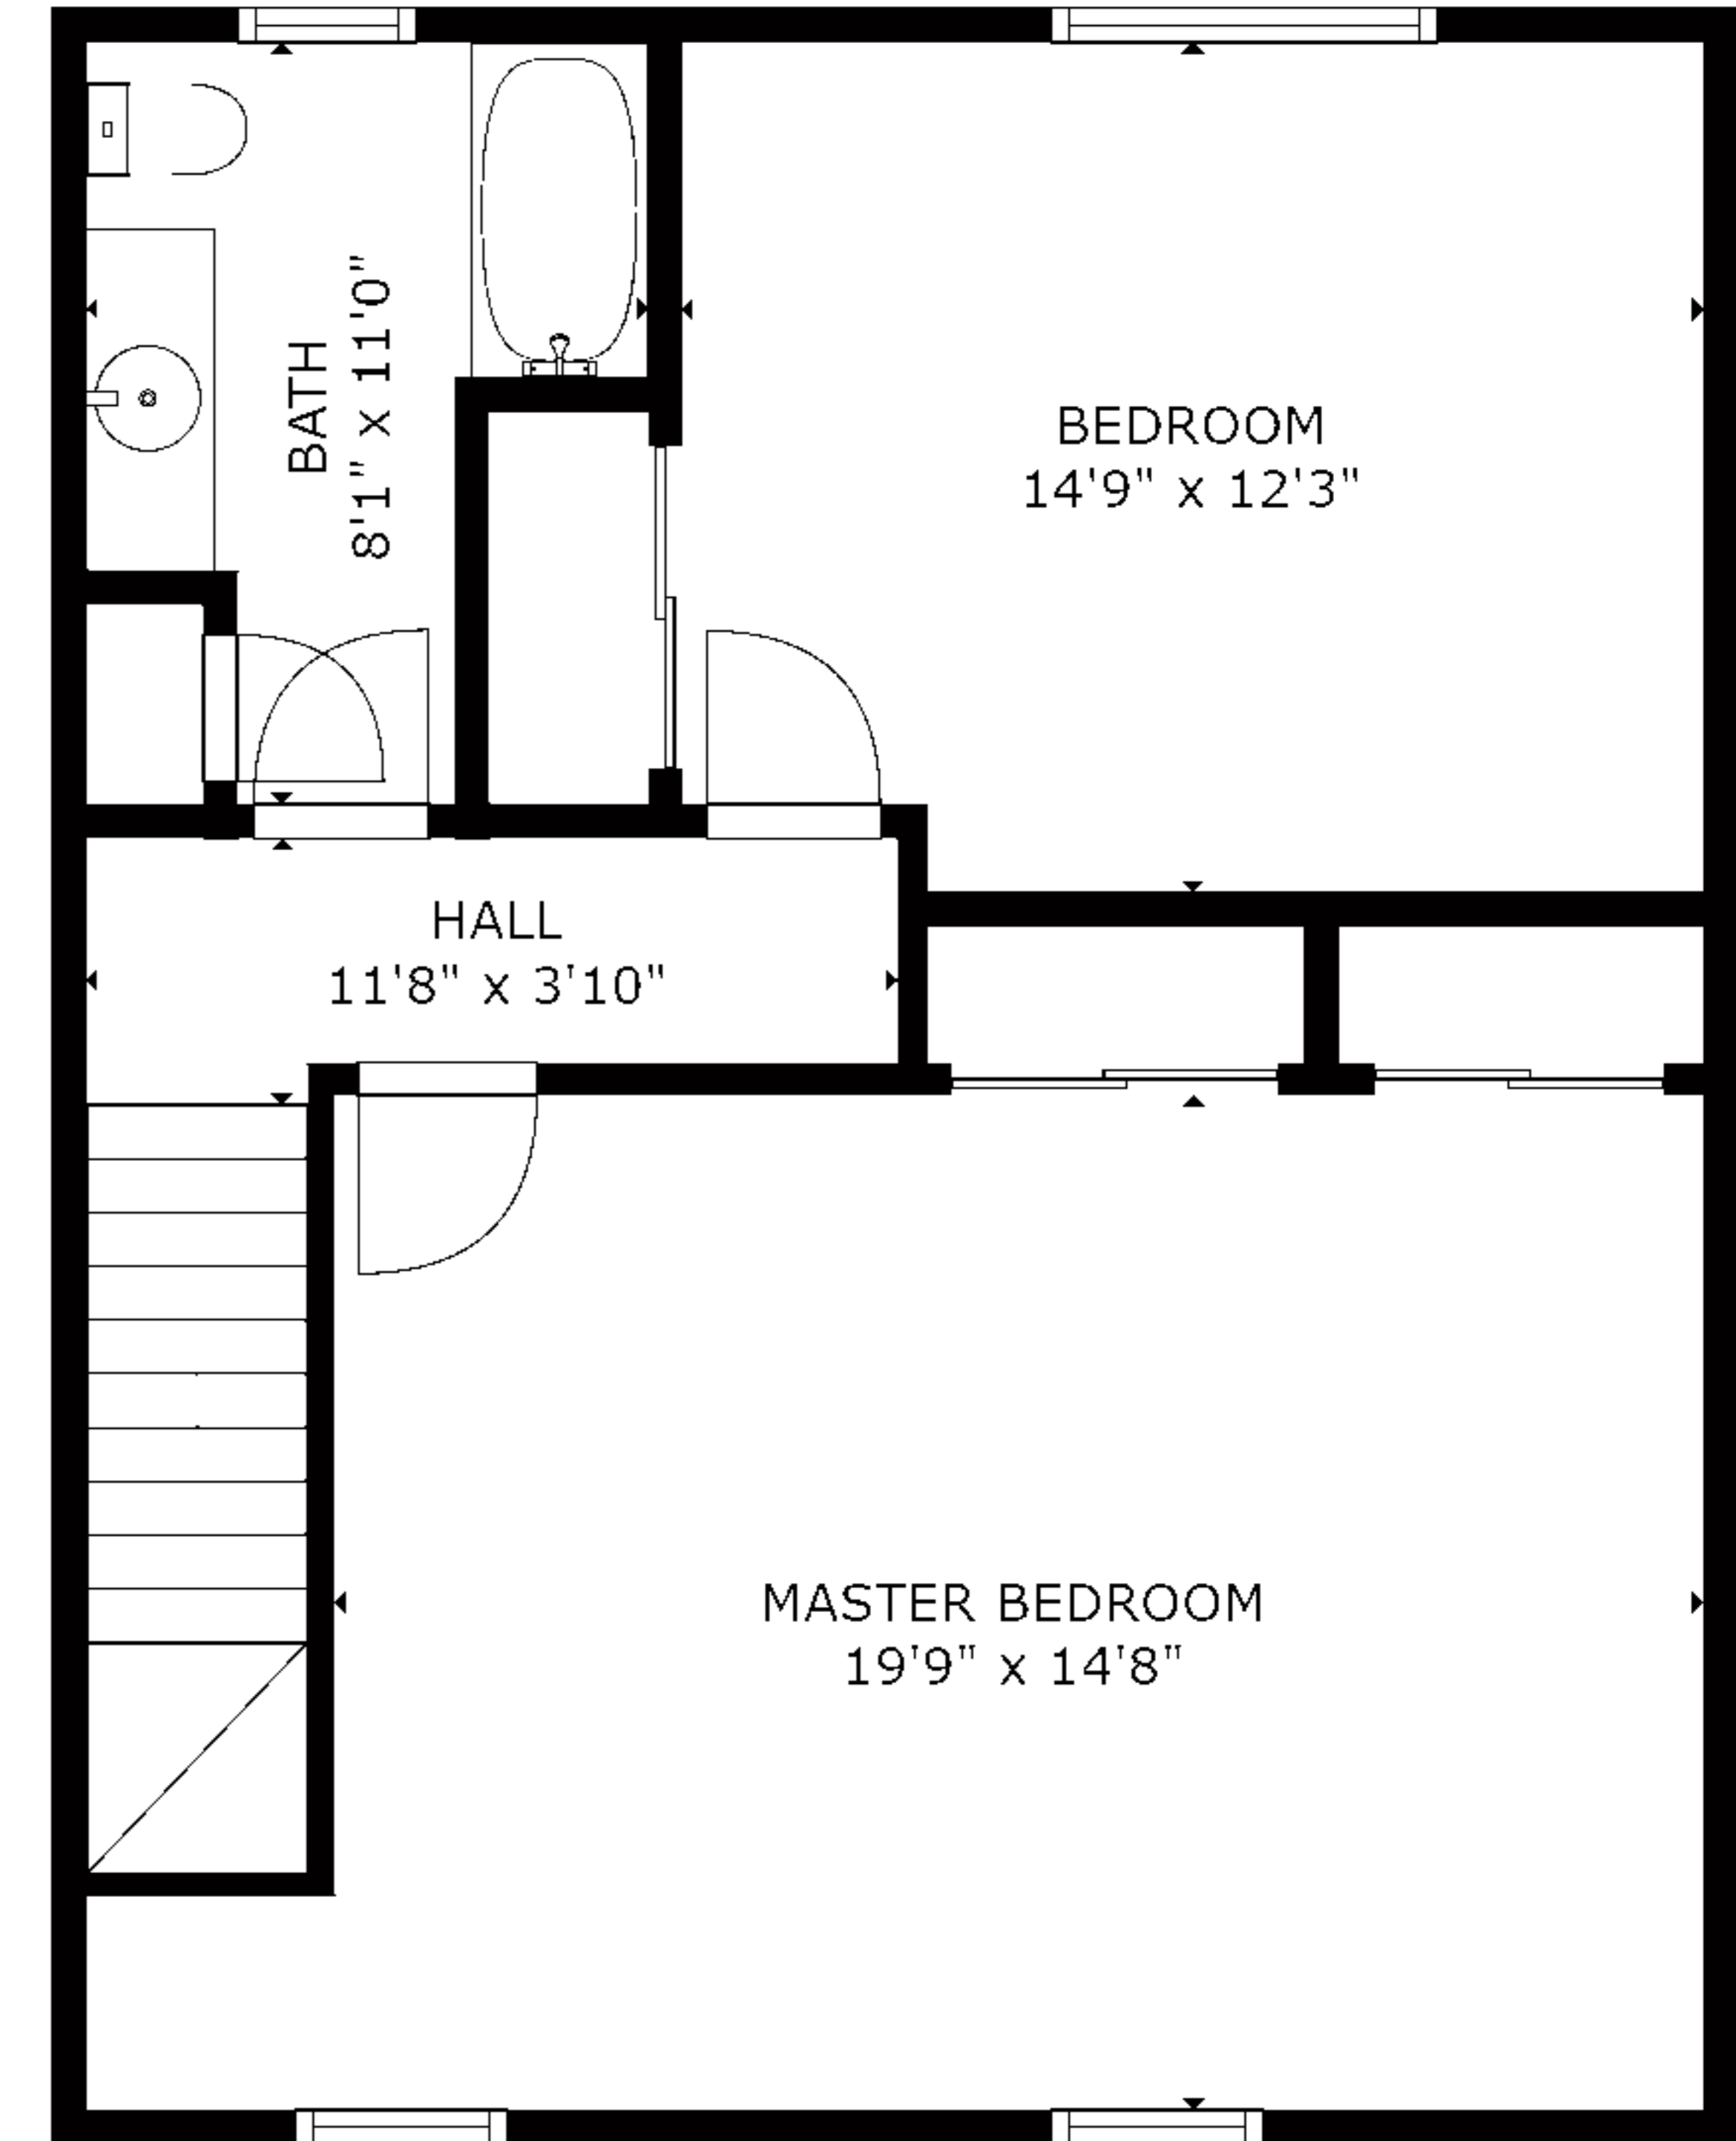

GROSS INTERNAL AREA  
 FLOOR 1: 613 sq ft, FLOOR 2: 708 sq ft  
 FLOOR 3: 695 sq ft  
 TOTAL: 2015 sq ft  
 SIZES AND DIMENSIONS ARE APPROXIMATE, ACTUAL MAY VARY.

GROSS INTERNAL AREA

FLOOR 1: 613 sq ft, FLOOR 2: 708 sq ft

FLOOR 3: 695 sq ft

TOTAL: 2015 sq ft

SIZES AND DIMENSIONS ARE APPROXIMATE, ACTUAL MAY VARY.

GROSS INTERNAL AREA  
FLOOR 1: 613 sq ft, FLOOR 2: 708 sq ft  
FLOOR 3: 695 sq ft  
TOTAL: 2015 sq ft  
SIZES AND DIMENSIONS ARE APPROXIMATE, ACTUAL MAY VARY.

FLOOR 1

FLOOR 2

FLOOR 3

GROSS INTERNAL AREA  
 FLOOR 1: 613 sq ft, FLOOR 2: 708 sq ft  
 FLOOR 3: 695 sq ft  
 TOTAL: 2015 sq ft