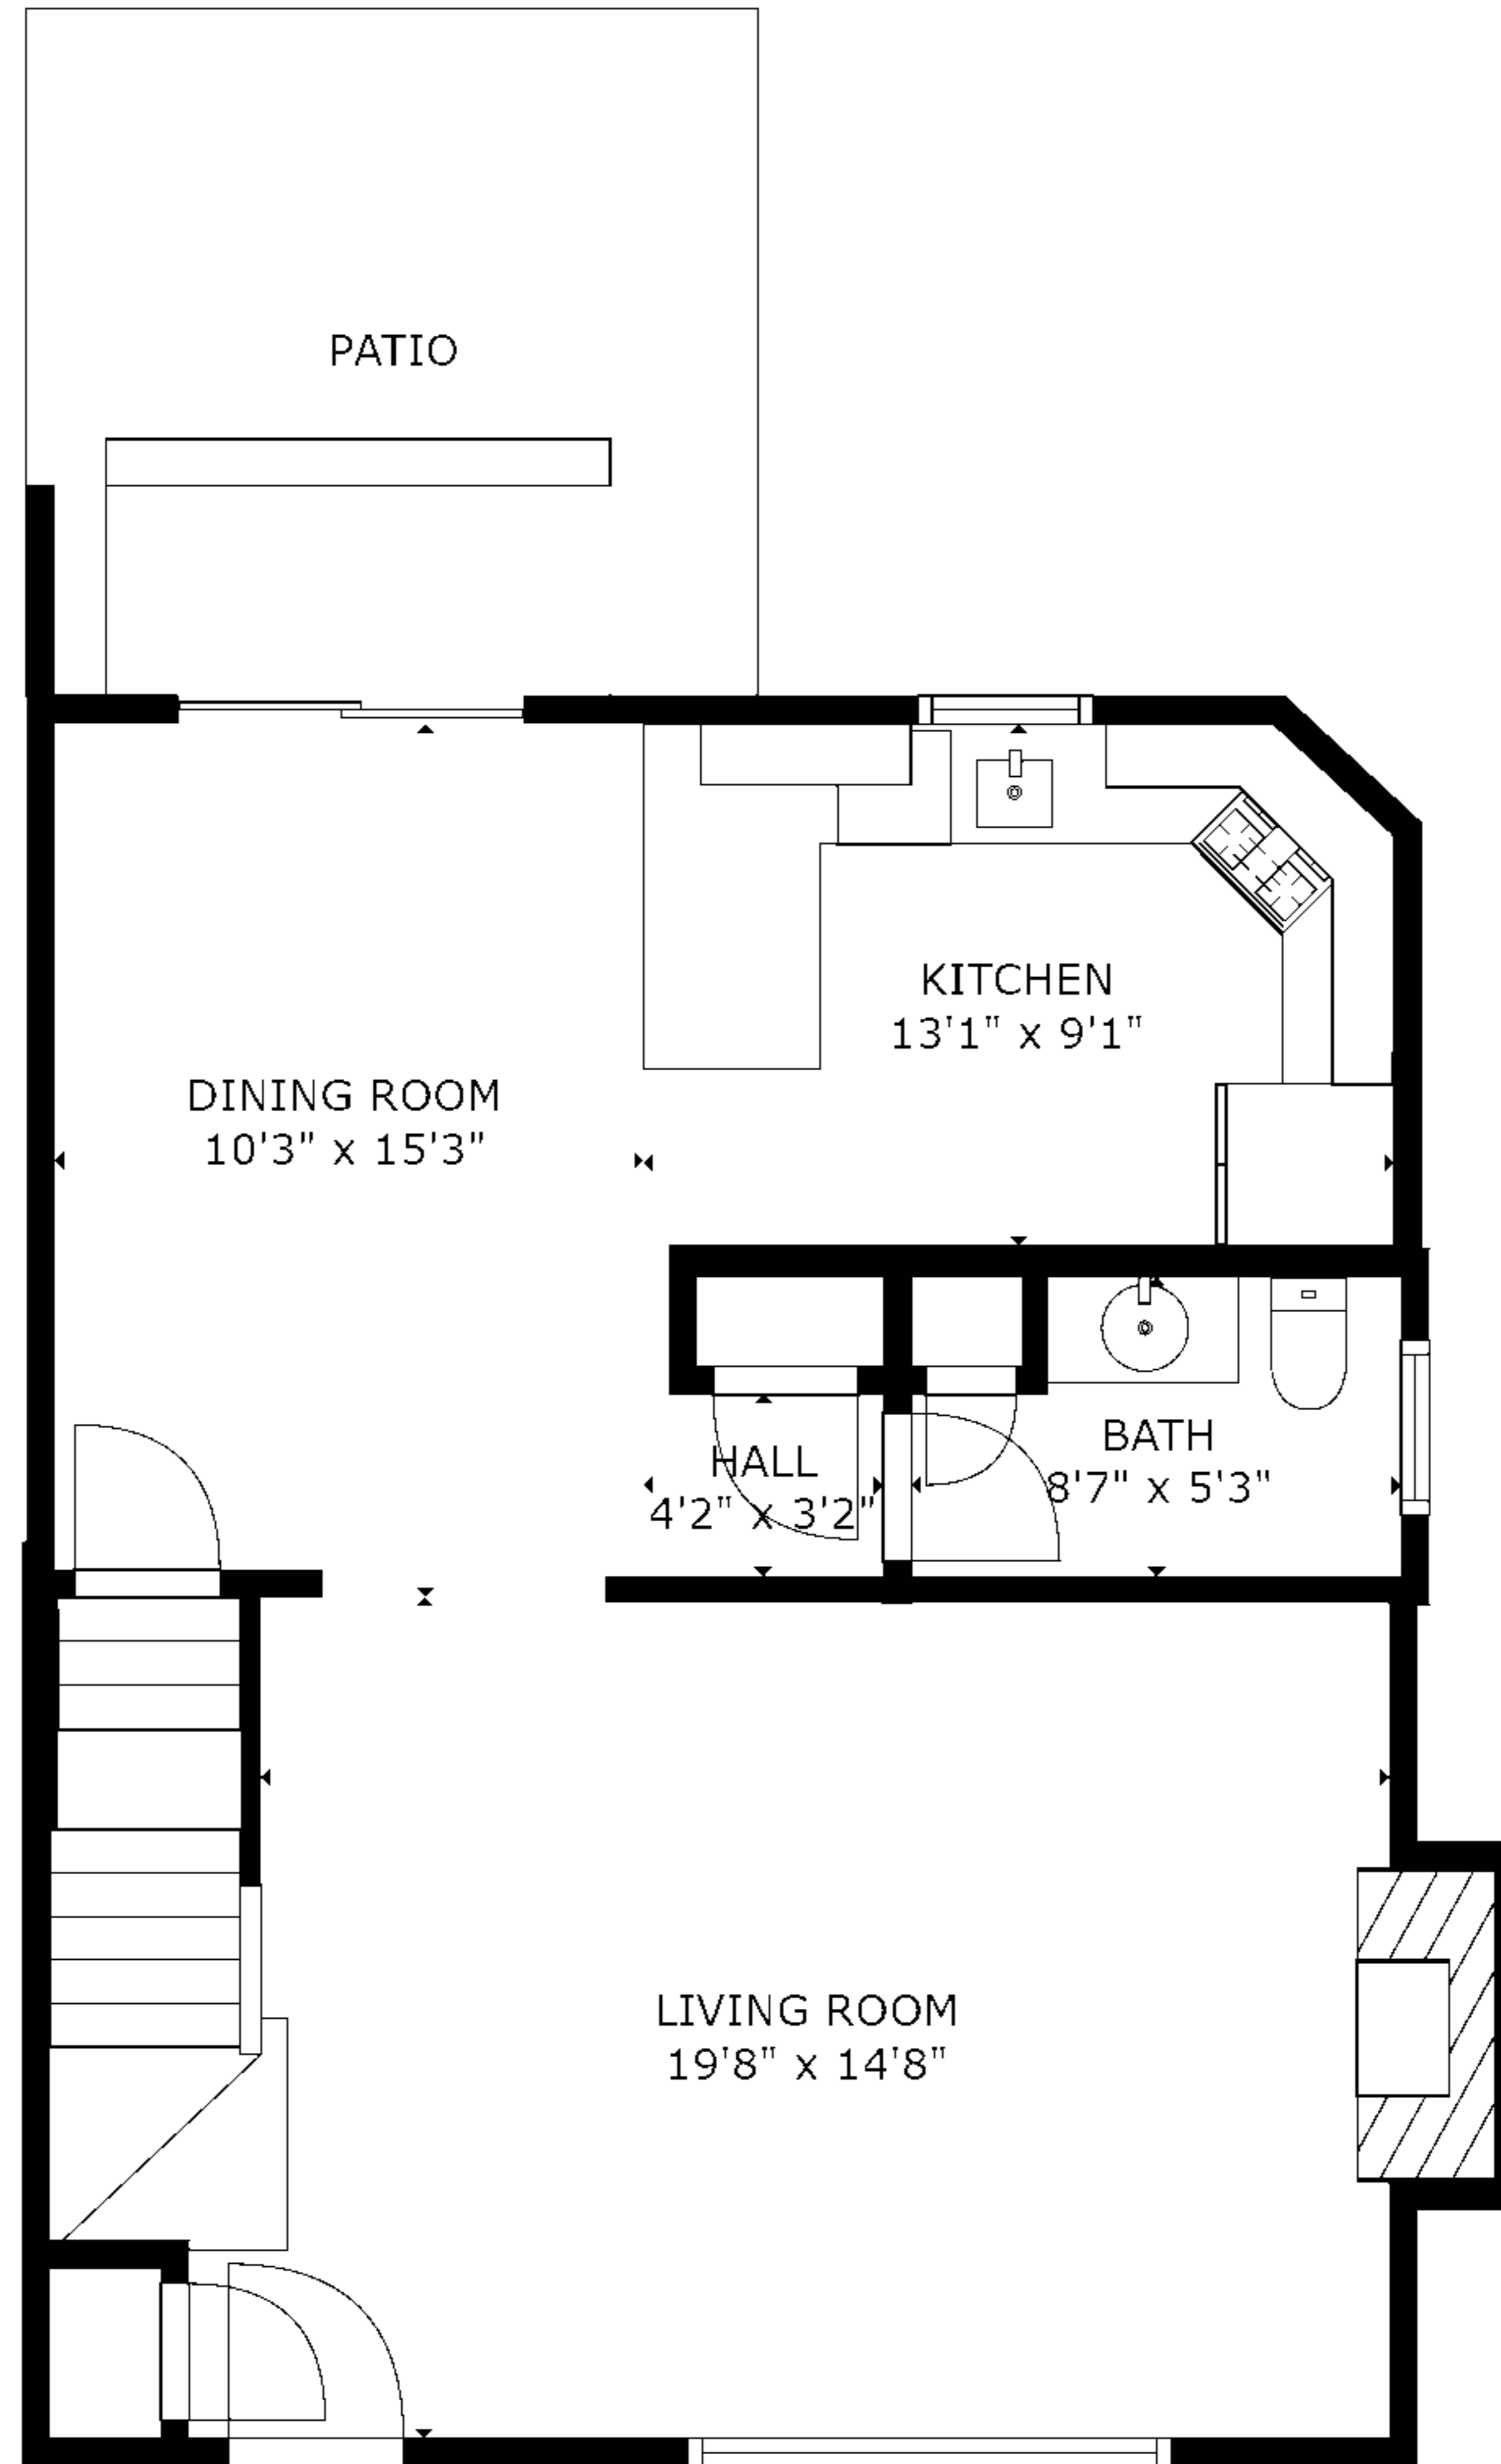

GROSS INTERNAL AREA  
 FLOOR 1: 613 sq ft, FLOOR 2: 708 sq ft  
 FLOOR 3: 695 sq ft  
 TOTAL: 2015 sq ft  
 SIZES AND DIMENSIONS ARE APPROXIMATE, ACTUAL MAY VARY.

GROSS INTERNAL AREA

FLOOR 1: 613 sq ft, FLOOR 2: 708 sq ft

FLOOR 3: 695 sq ft

TOTAL: 2015 sq ft

SIZES AND DIMENSIONS ARE APPROXIMATE, ACTUAL MAY VARY.

GROSS INTERNAL AREA  
FLOOR 1: 613 sq ft, FLOOR 2: 708 sq ft  
FLOOR 3: 695 sq ft  
TOTAL: 2015 sq ft  
SIZES AND DIMENSIONS ARE APPROXIMATE, ACTUAL MAY VARY.

FLOOR 1

FLOOR 2

FLOOR 3

GROSS INTERNAL AREA  
 FLOOR 1: 613 sq ft, FLOOR 2: 708 sq ft  
 FLOOR 3: 695 sq ft  
 TOTAL: 2015 sq ft