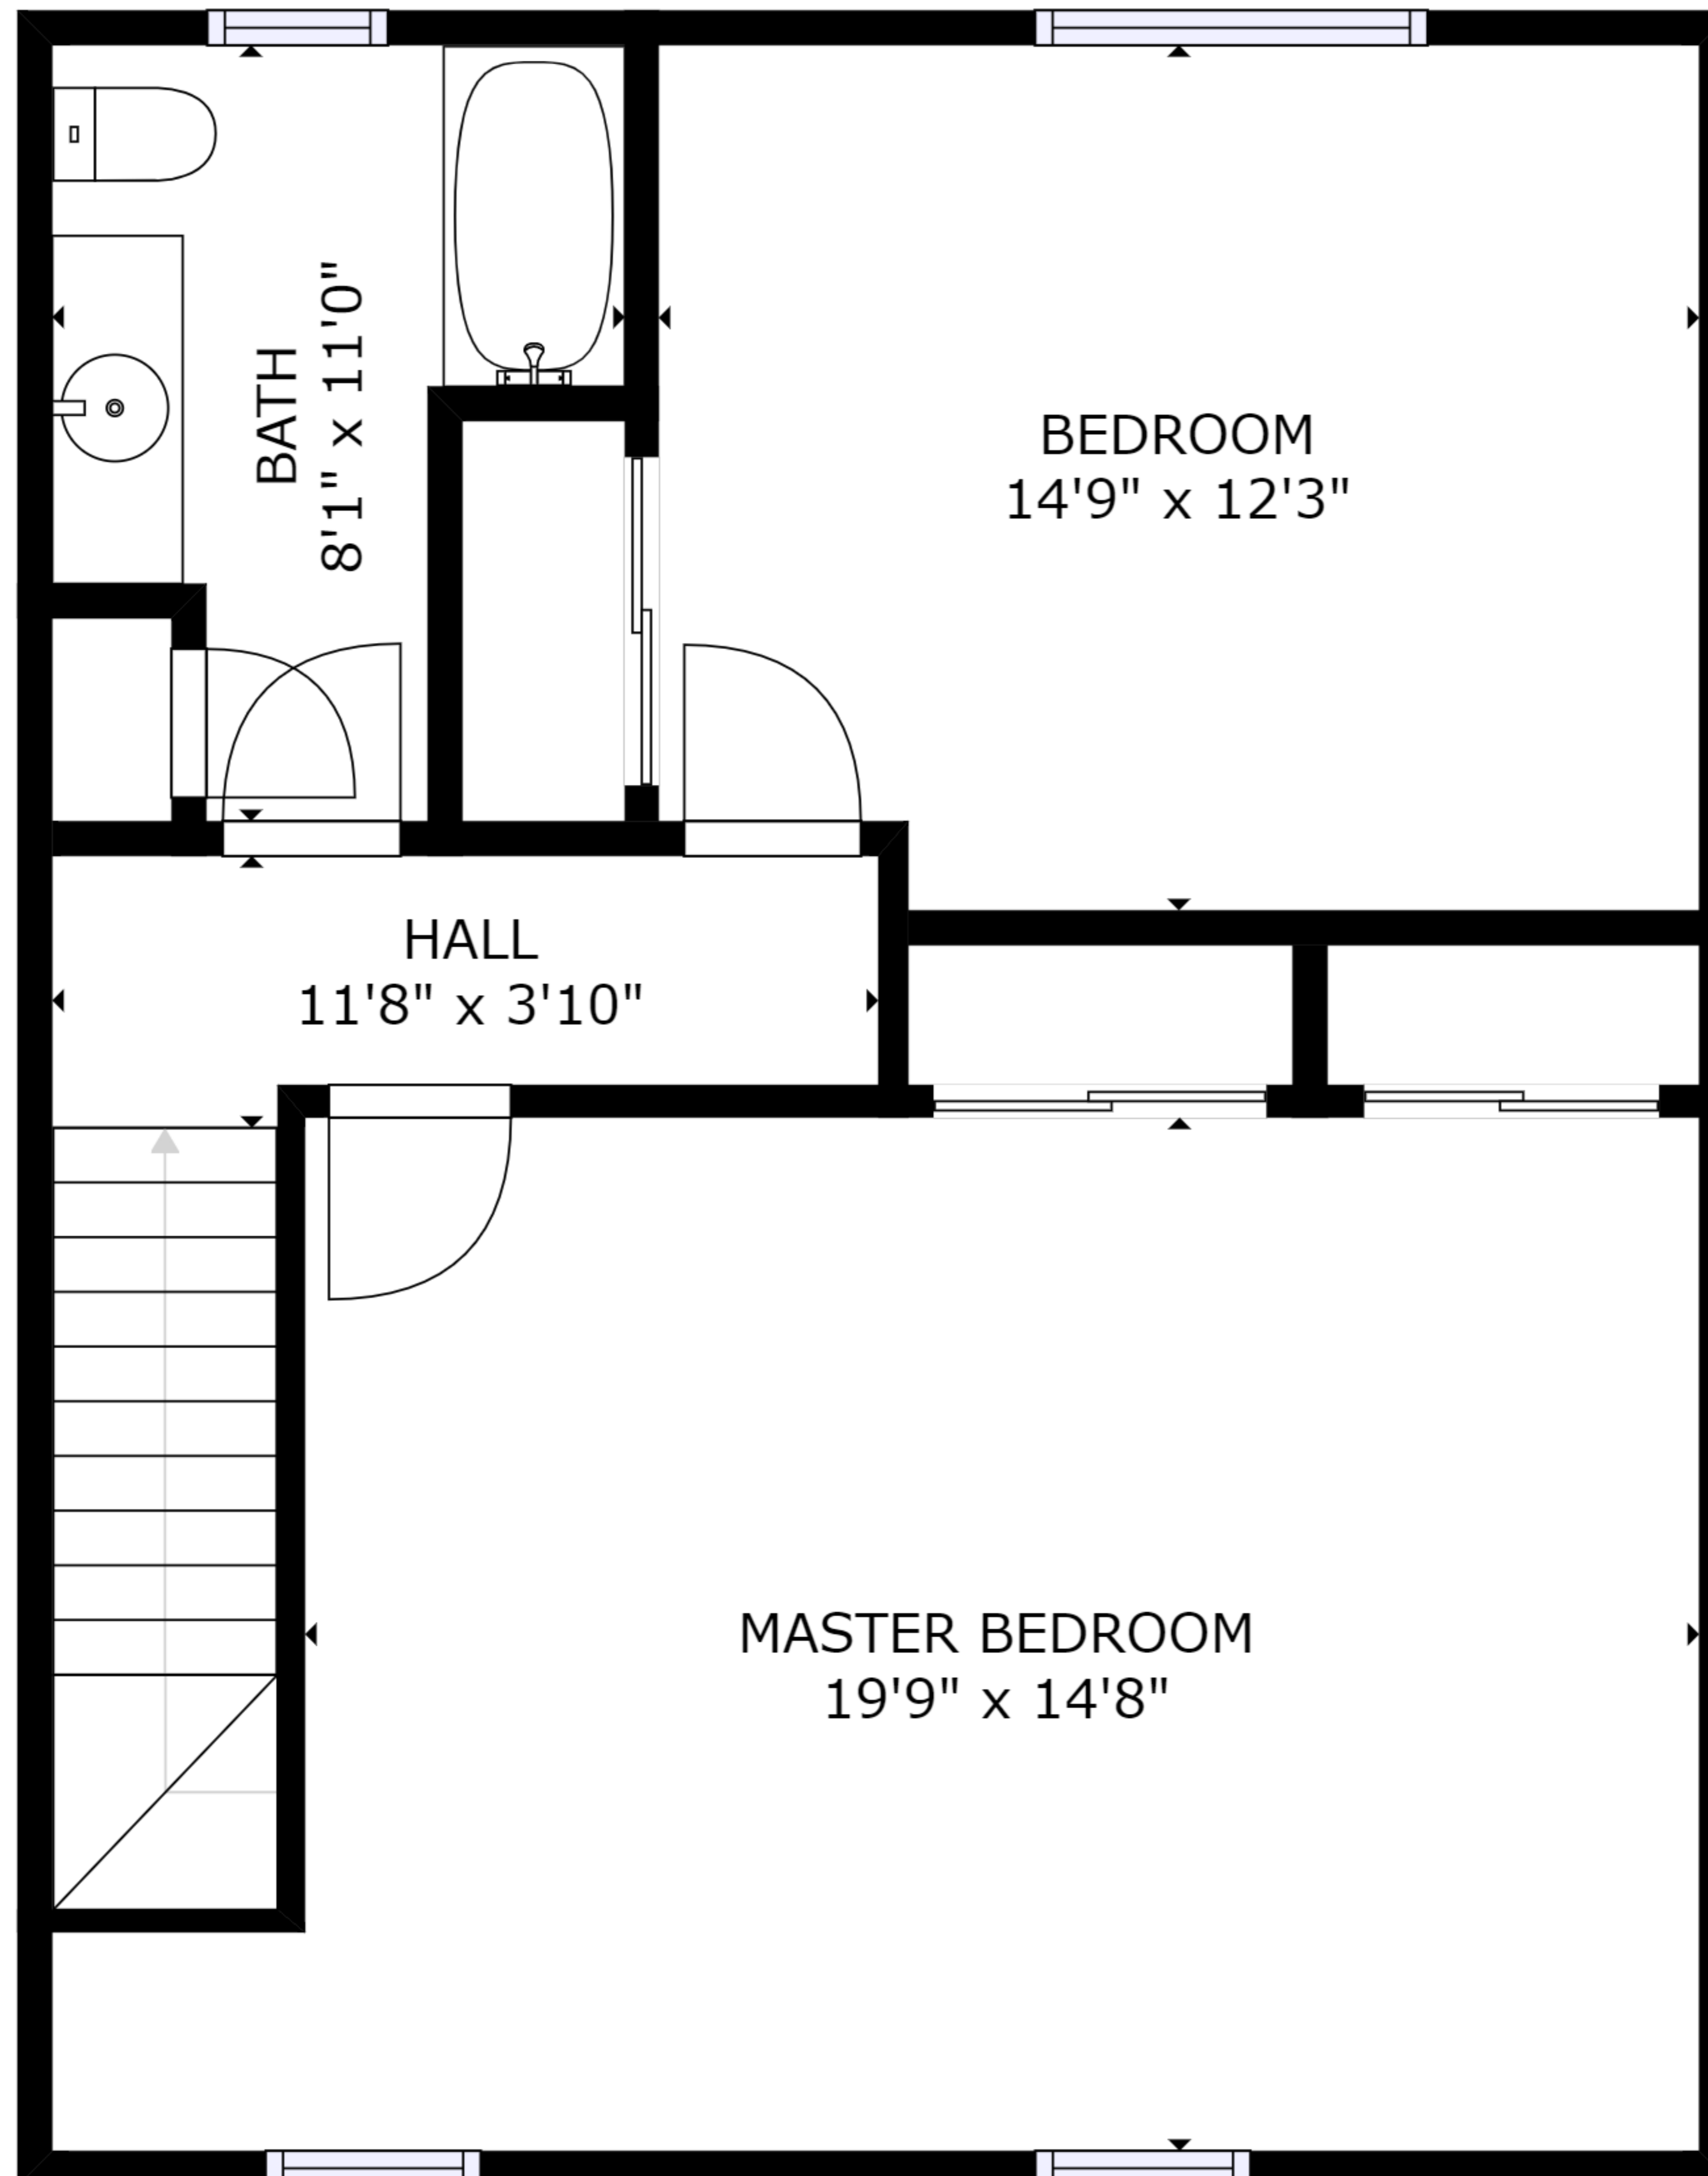

GROSS INTERNAL AREA  
 FLOOR 1: 613 sq ft, FLOOR 2: 708 sq ft  
 FLOOR 3: 695 sq ft  
 TOTAL: 2015 sq ft  
 SIZES AND DIMENSIONS ARE APPROXIMATE, ACTUAL MAY VARY.

GROSS INTERNAL AREA

FLOOR 1: 613 sq ft, FLOOR 2: 708 sq ft

FLOOR 3: 695 sq ft

TOTAL: 2015 sq ft

SIZES AND DIMENSIONS ARE APPROXIMATE, ACTUAL MAY VARY.

GROSS INTERNAL AREA  
FLOOR 1: 613 sq ft, FLOOR 2: 708 sq ft  
FLOOR 3: 695 sq ft  
TOTAL: 2015 sq ft  
SIZES AND DIMENSIONS ARE APPROXIMATE, ACTUAL MAY VARY.

FLOOR 1

FLOOR 2

FLOOR 3

GROSS INTERNAL AREA  
 FLOOR 1: 613 sq ft, FLOOR 2: 708 sq ft  
 FLOOR 3: 695 sq ft  
 TOTAL: 2015 sq ft