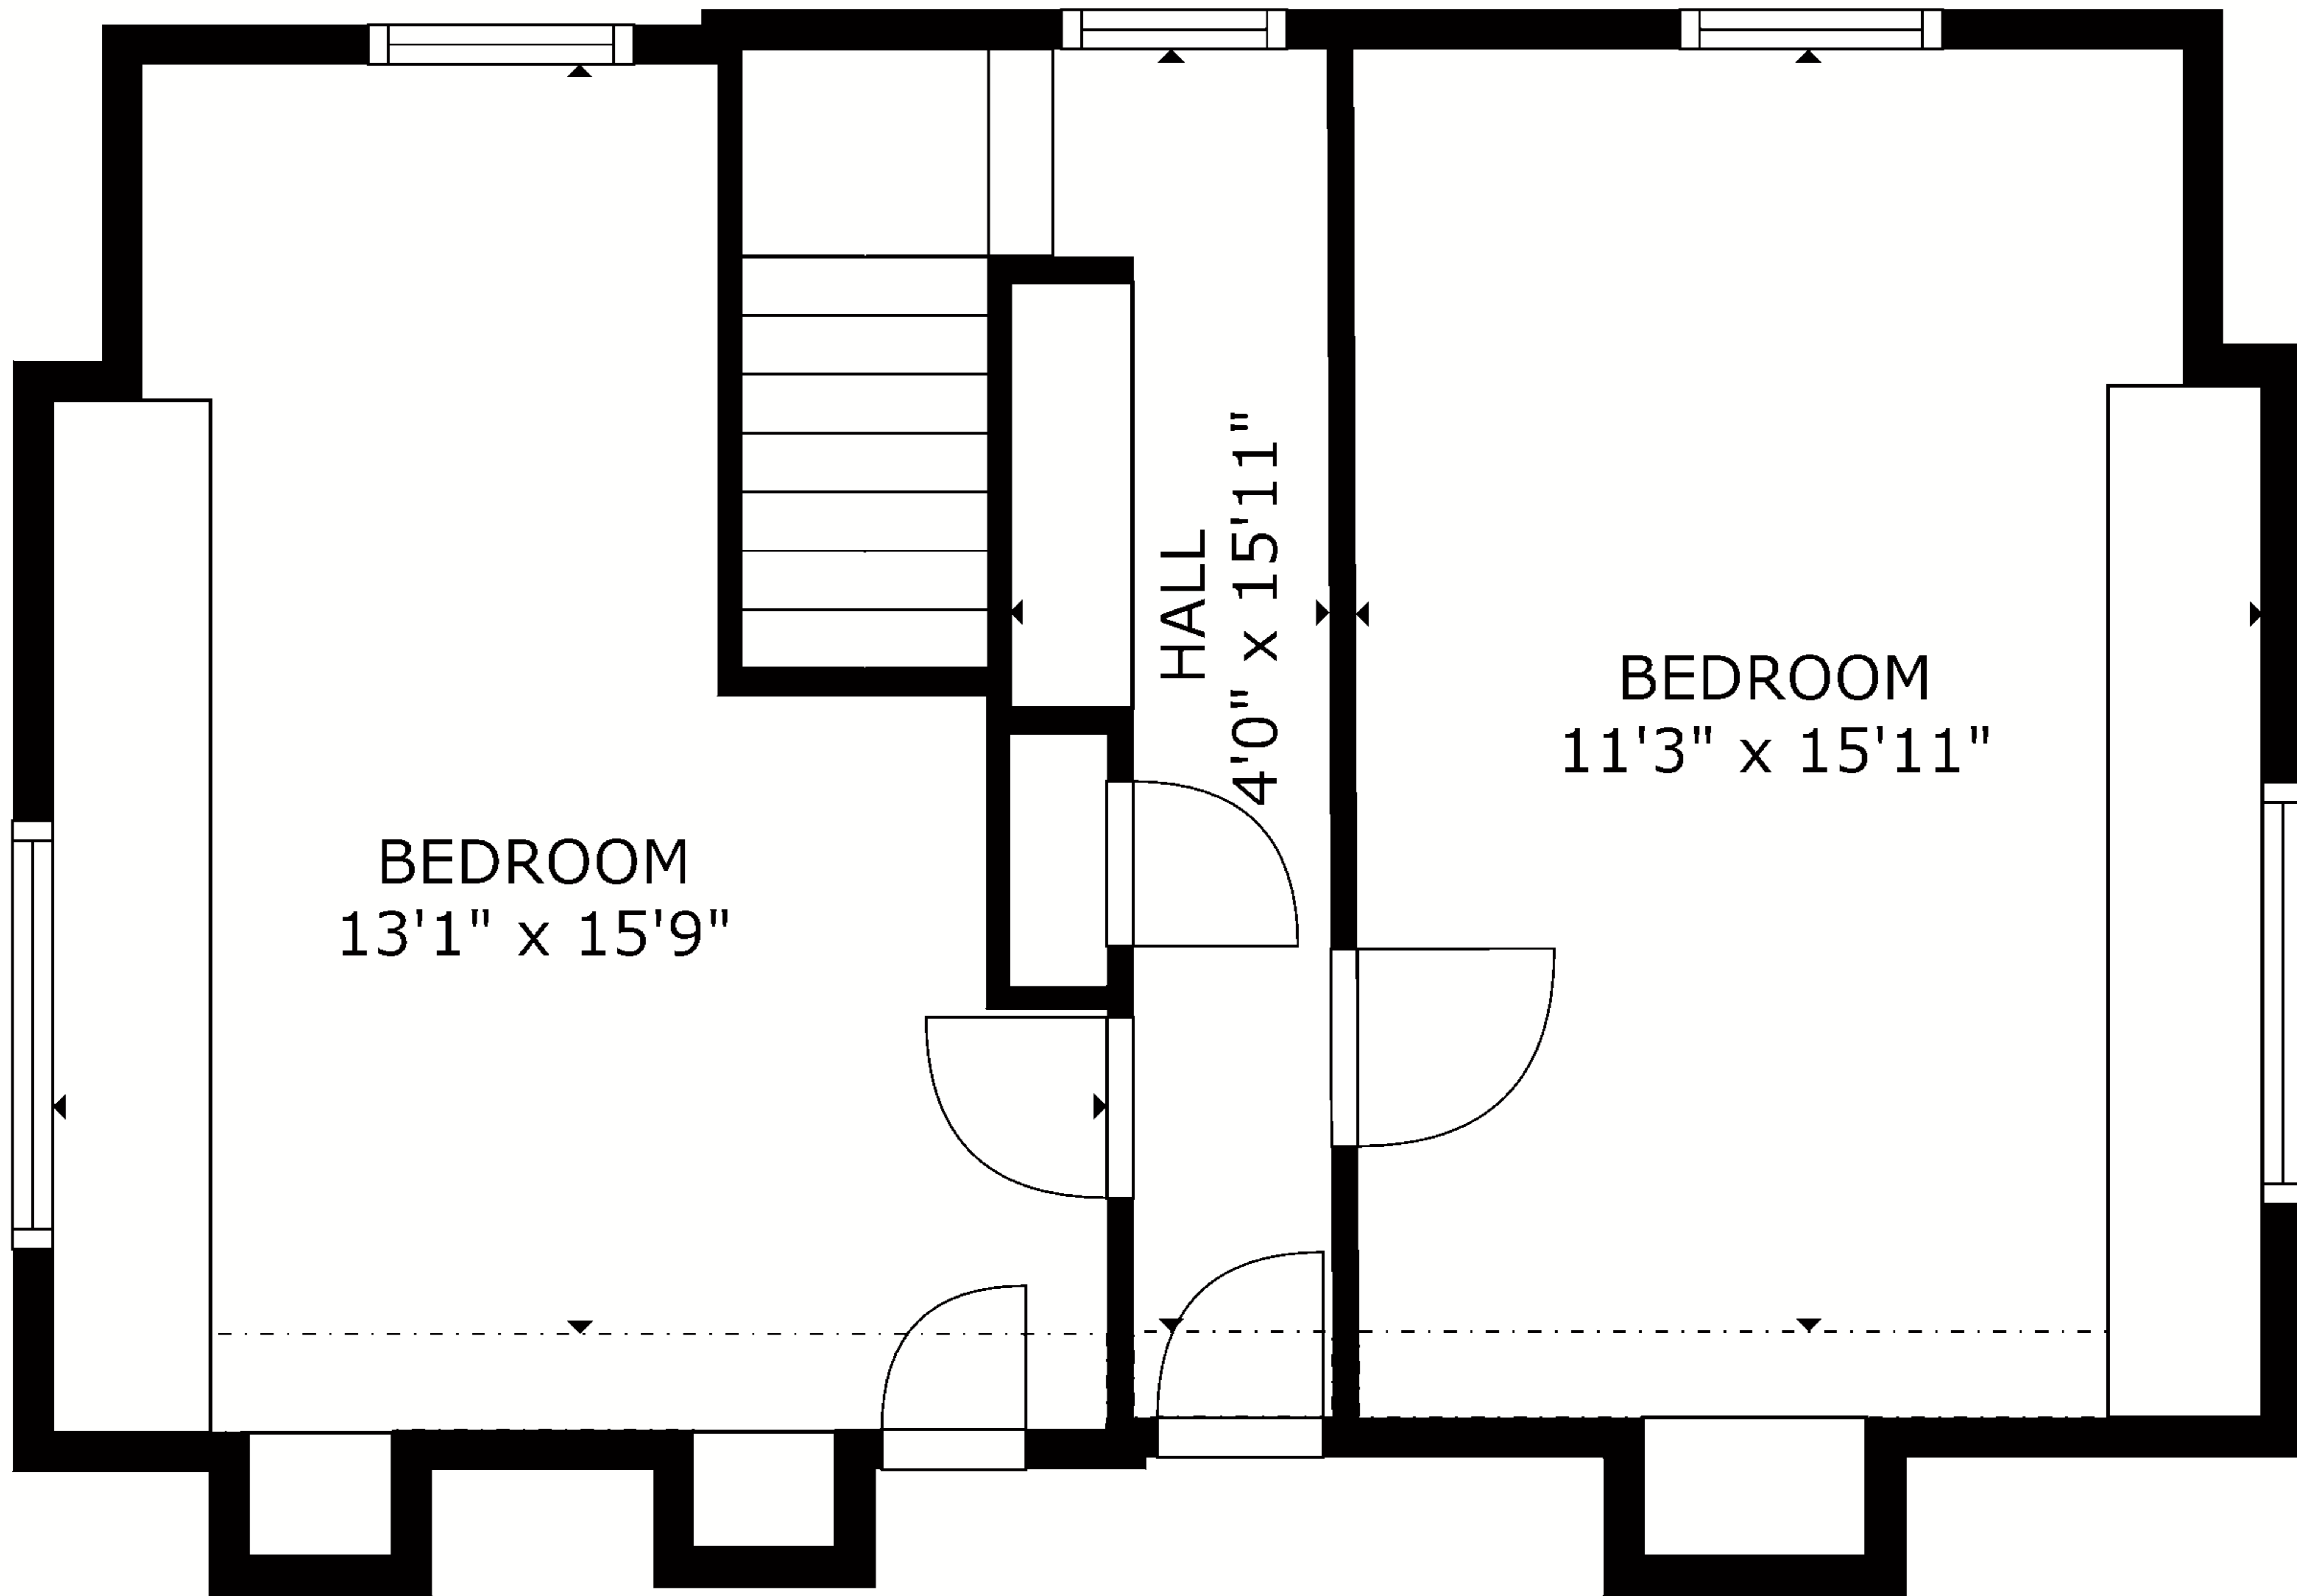

GROSS INTERNAL AREA  
 FLOOR 1: 1115 sq ft, FLOOR 2: 428 sq ft  
 EXCLUDED AREAS: , REDUCED HEADROOM BELOW 1.5M: 41 sq ft  
 TOTAL: 1543 sq ft

BEDROOM  
13'1" x 15'9"

HALL  
4'0" x 15'11"

BEDROOM  
11'3" x 15'11"

GROSS INTERNAL AREA  
FLOOR 1: 1115 sq ft, FLOOR 2: 428 sq ft  
EXCLUDED AREAS: , REDUCED HEADROOM BELOW 1.5M: 41 sq ft  
TOTAL: 1543 sq ft

FLOOR 1

FLOOR 2

GROSS INTERNAL AREA  
 FLOOR 1: 1115 sq ft, FLOOR 2: 428 sq ft  
 EXCLUDED AREAS: , REDUCED HEADROOM BELOW 1.5M: 41 sq ft  
 TOTAL: 1543 sq ft  
 SIZES AND DIMENSIONS ARE APPROXIMATE, ACTUAL MAY VARY.