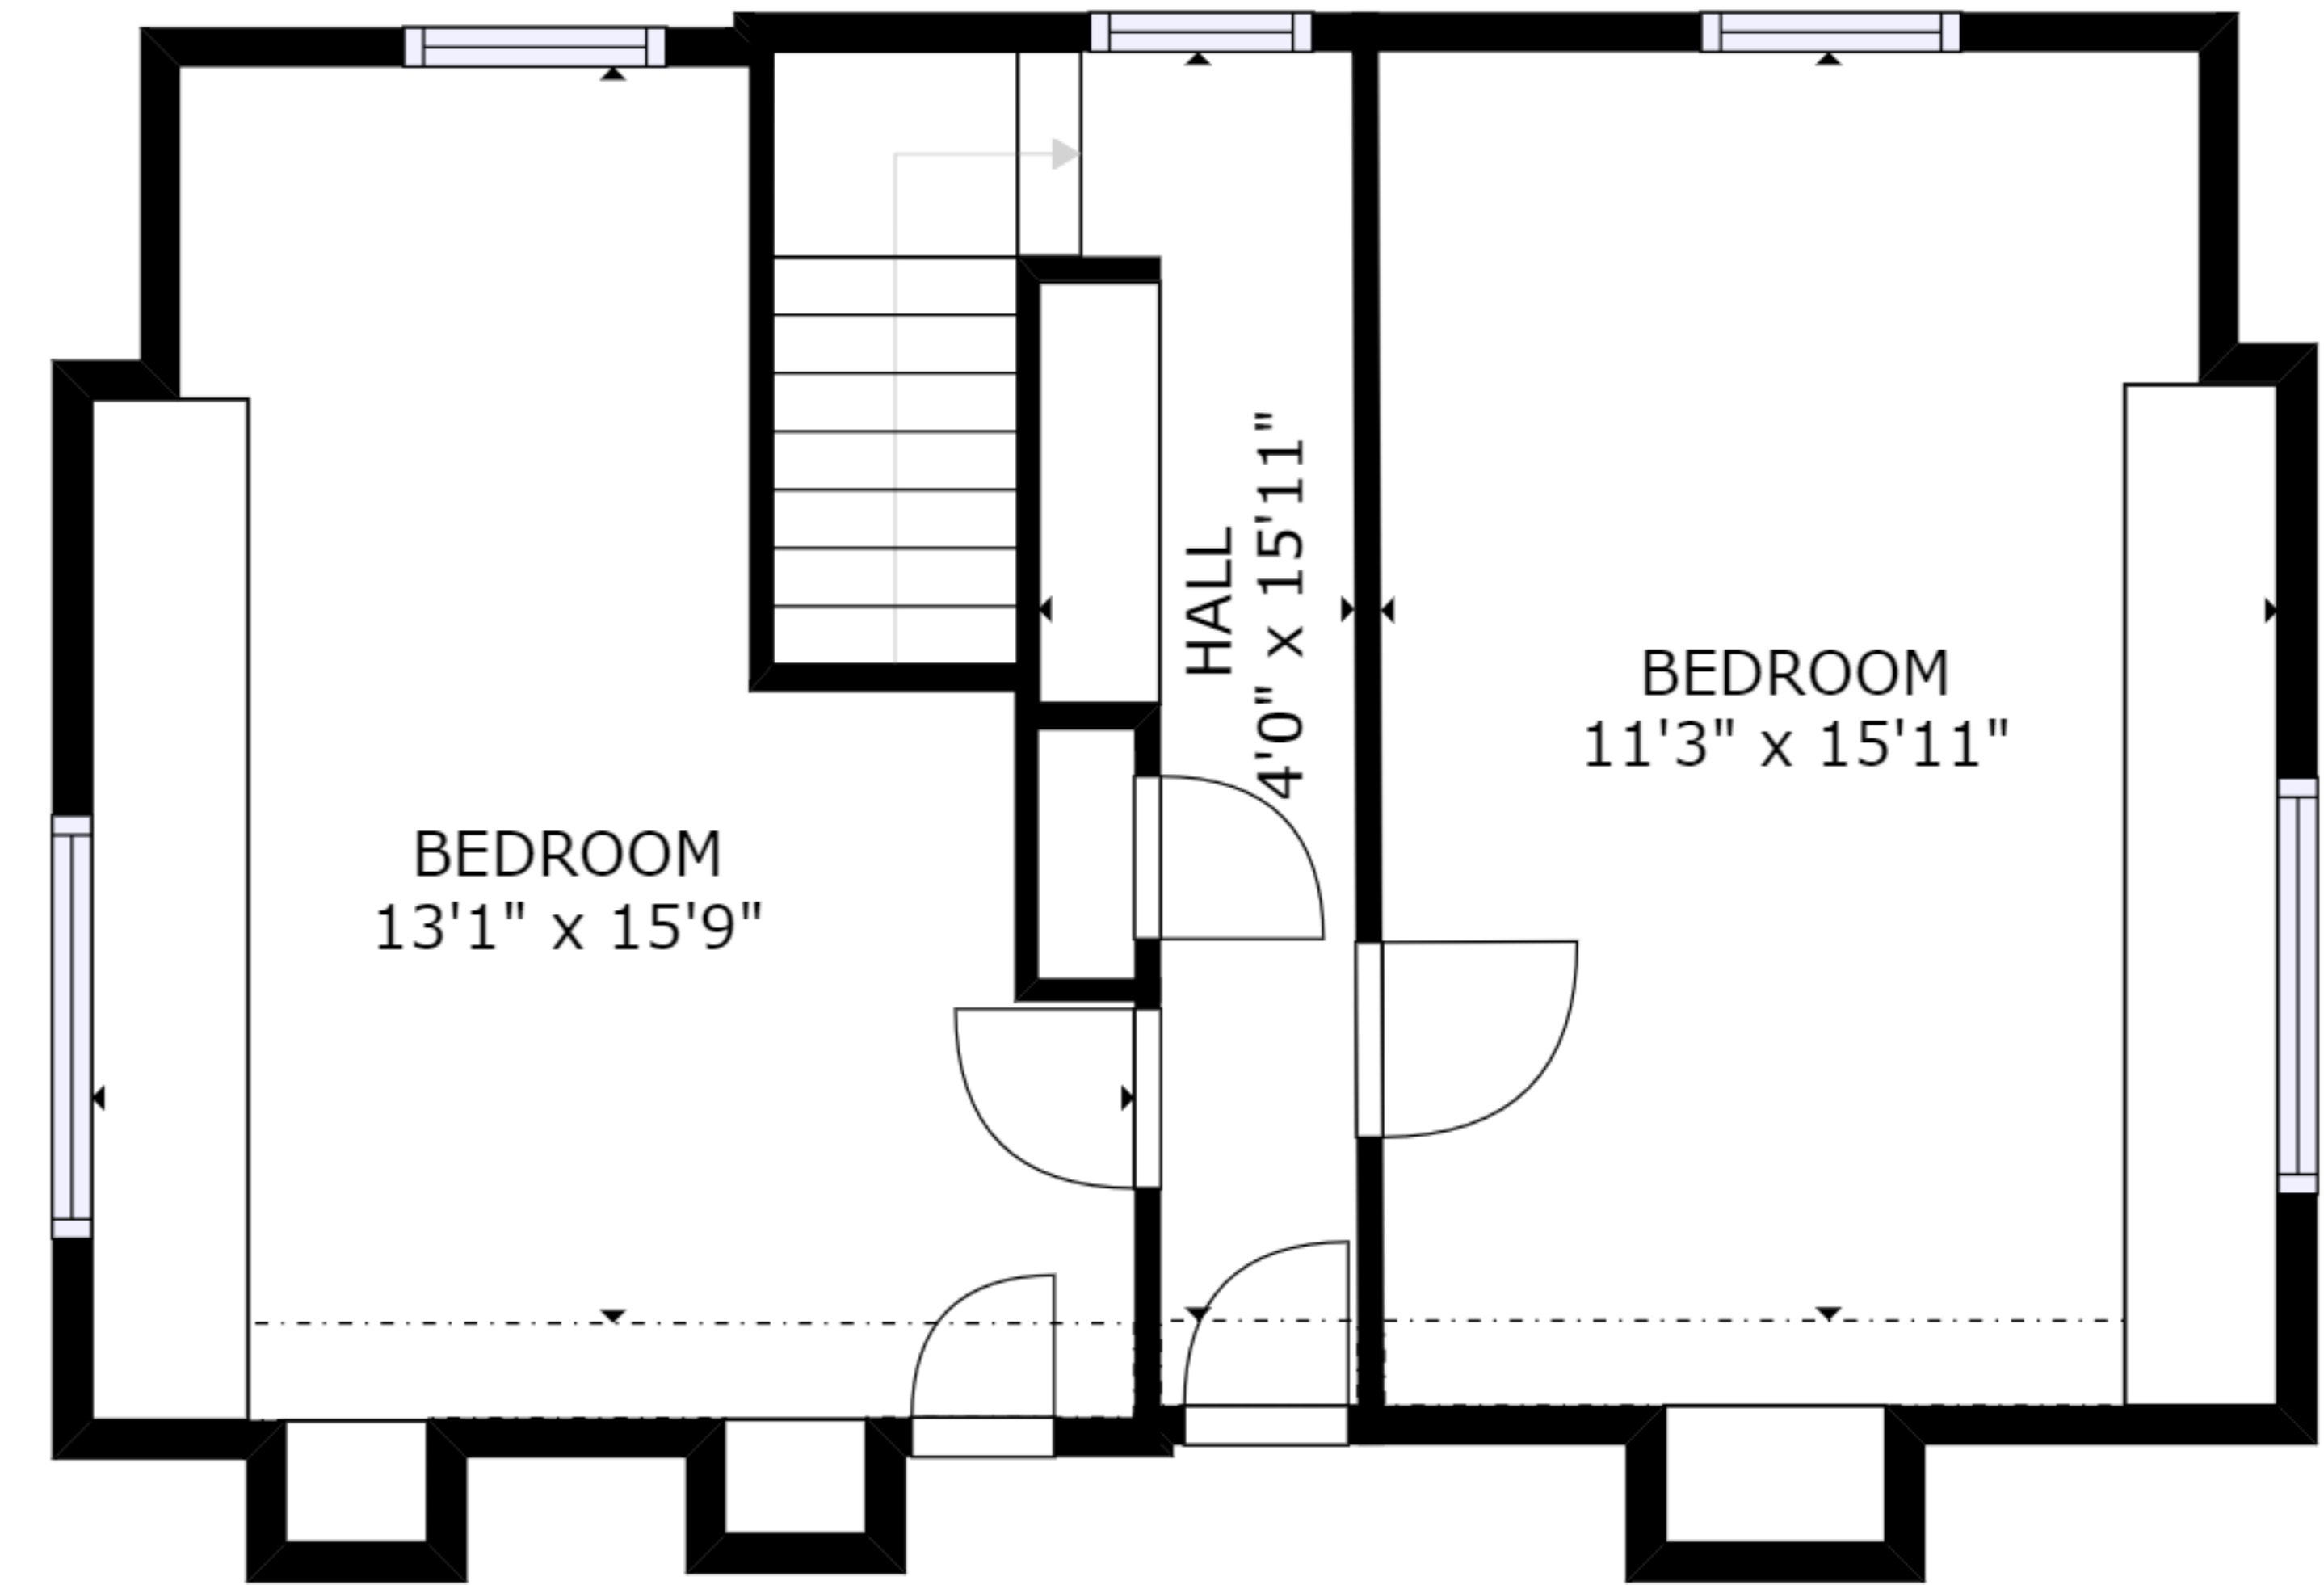

GROSS INTERNAL AREA  
 FLOOR 1: 1115 sq ft, FLOOR 2: 428 sq ft  
 EXCLUDED AREAS: , REDUCED HEADROOM BELOW 1.5M: 41 sq ft  
 TOTAL: 1543 sq ft

BEDROOM  
13'1" x 15'9"

HALL  
4'0" x 15'11"

BEDROOM  
11'3" x 15'11"

GROSS INTERNAL AREA  
FLOOR 1: 1115 sq ft, FLOOR 2: 428 sq ft  
EXCLUDED AREAS: , REDUCED HEADROOM BELOW 1.5M: 41 sq ft  
TOTAL: 1543 sq ft

FLOOR 1

FLOOR 2

GROSS INTERNAL AREA  
 FLOOR 1: 1115 sq ft, FLOOR 2: 428 sq ft  
 EXCLUDED AREAS: , REDUCED HEADROOM BELOW 1.5M: 41 sq ft  
 TOTAL: 1543 sq ft  
 SIZES AND DIMENSIONS ARE APPROXIMATE, ACTUAL MAY VARY.