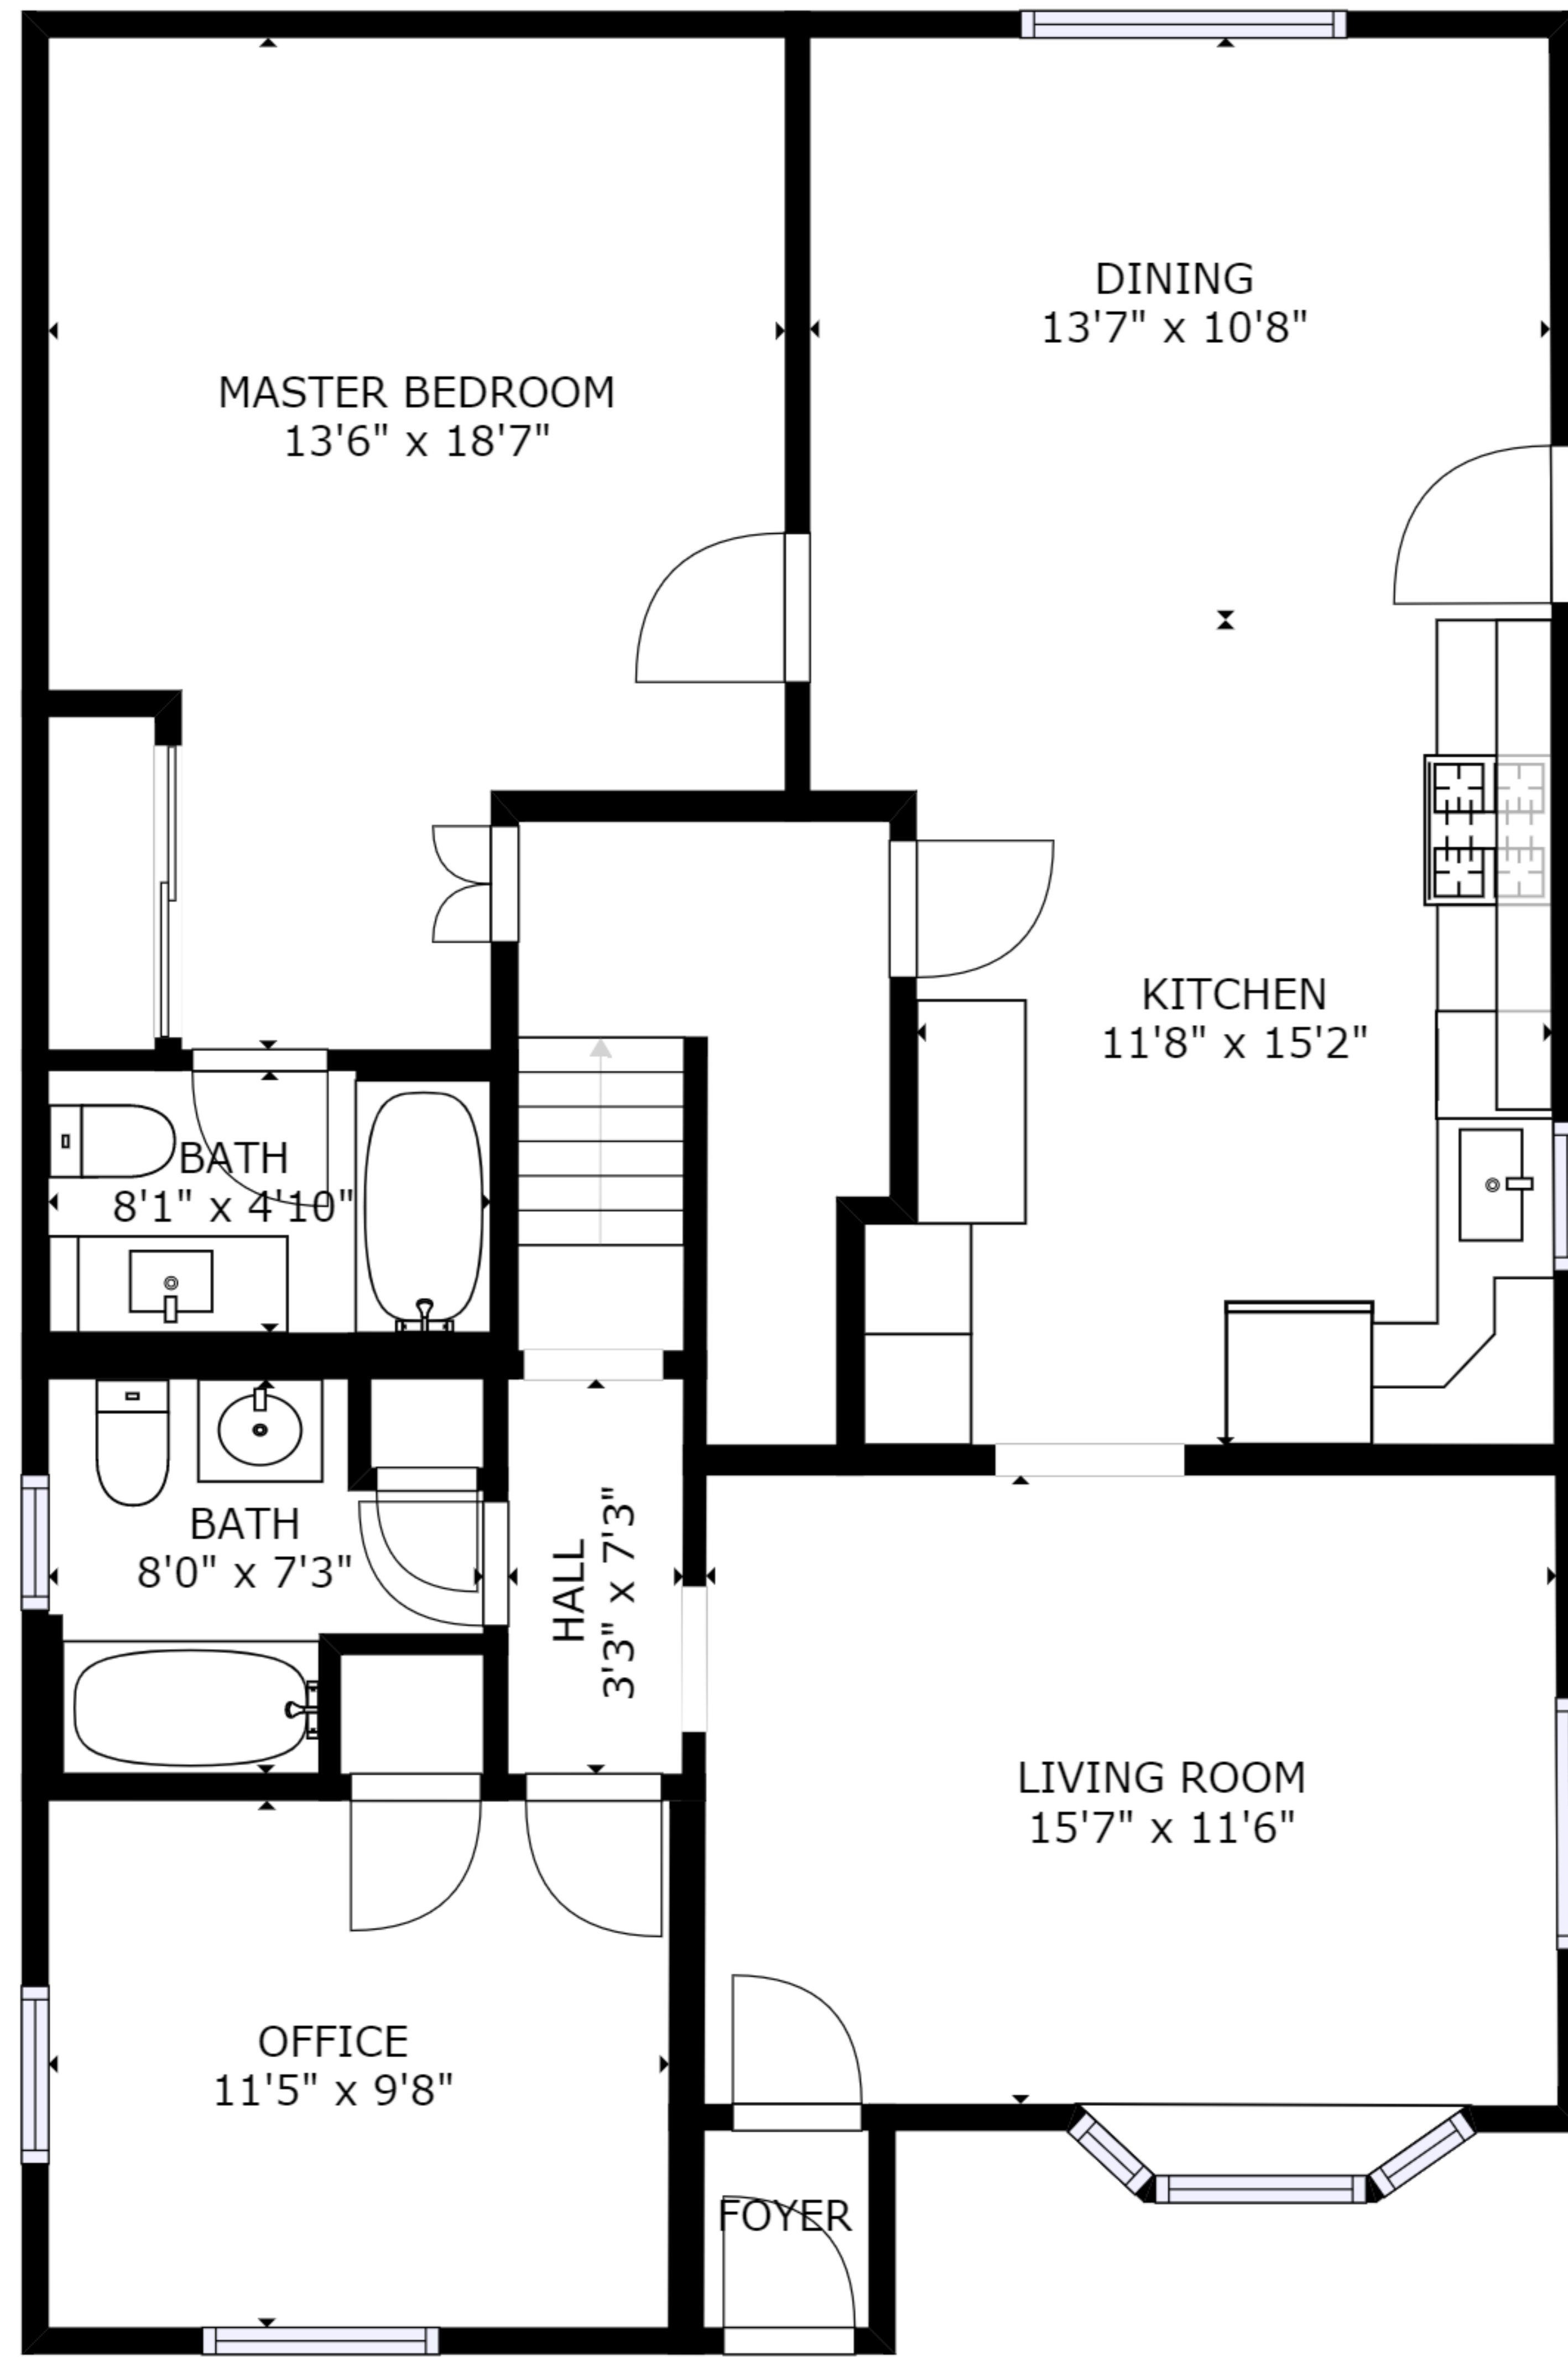

GROSS INTERNAL AREA  
 FLOOR 1: 1115 sq ft, FLOOR 2: 428 sq ft  
 EXCLUDED AREAS: , REDUCED HEADROOM BELOW 1.5M: 41 sq ft  
 TOTAL: 1543 sq ft

BEDROOM  
13'1" x 15'9"

HALL  
4'0" x 15'11"

BEDROOM  
11'3" x 15'11"

GROSS INTERNAL AREA  
FLOOR 1: 1115 sq ft, FLOOR 2: 428 sq ft  
EXCLUDED AREAS: , REDUCED HEADROOM BELOW 1.5M: 41 sq ft  
TOTAL: 1543 sq ft

FLOOR 1

FLOOR 2

GROSS INTERNAL AREA  
 FLOOR 1: 1115 sq ft, FLOOR 2: 428 sq ft  
 EXCLUDED AREAS: , REDUCED HEADROOM BELOW 1.5M: 41 sq ft  
 TOTAL: 1543 sq ft  
 SIZES AND DIMENSIONS ARE APPROXIMATE, ACTUAL MAY VARY.