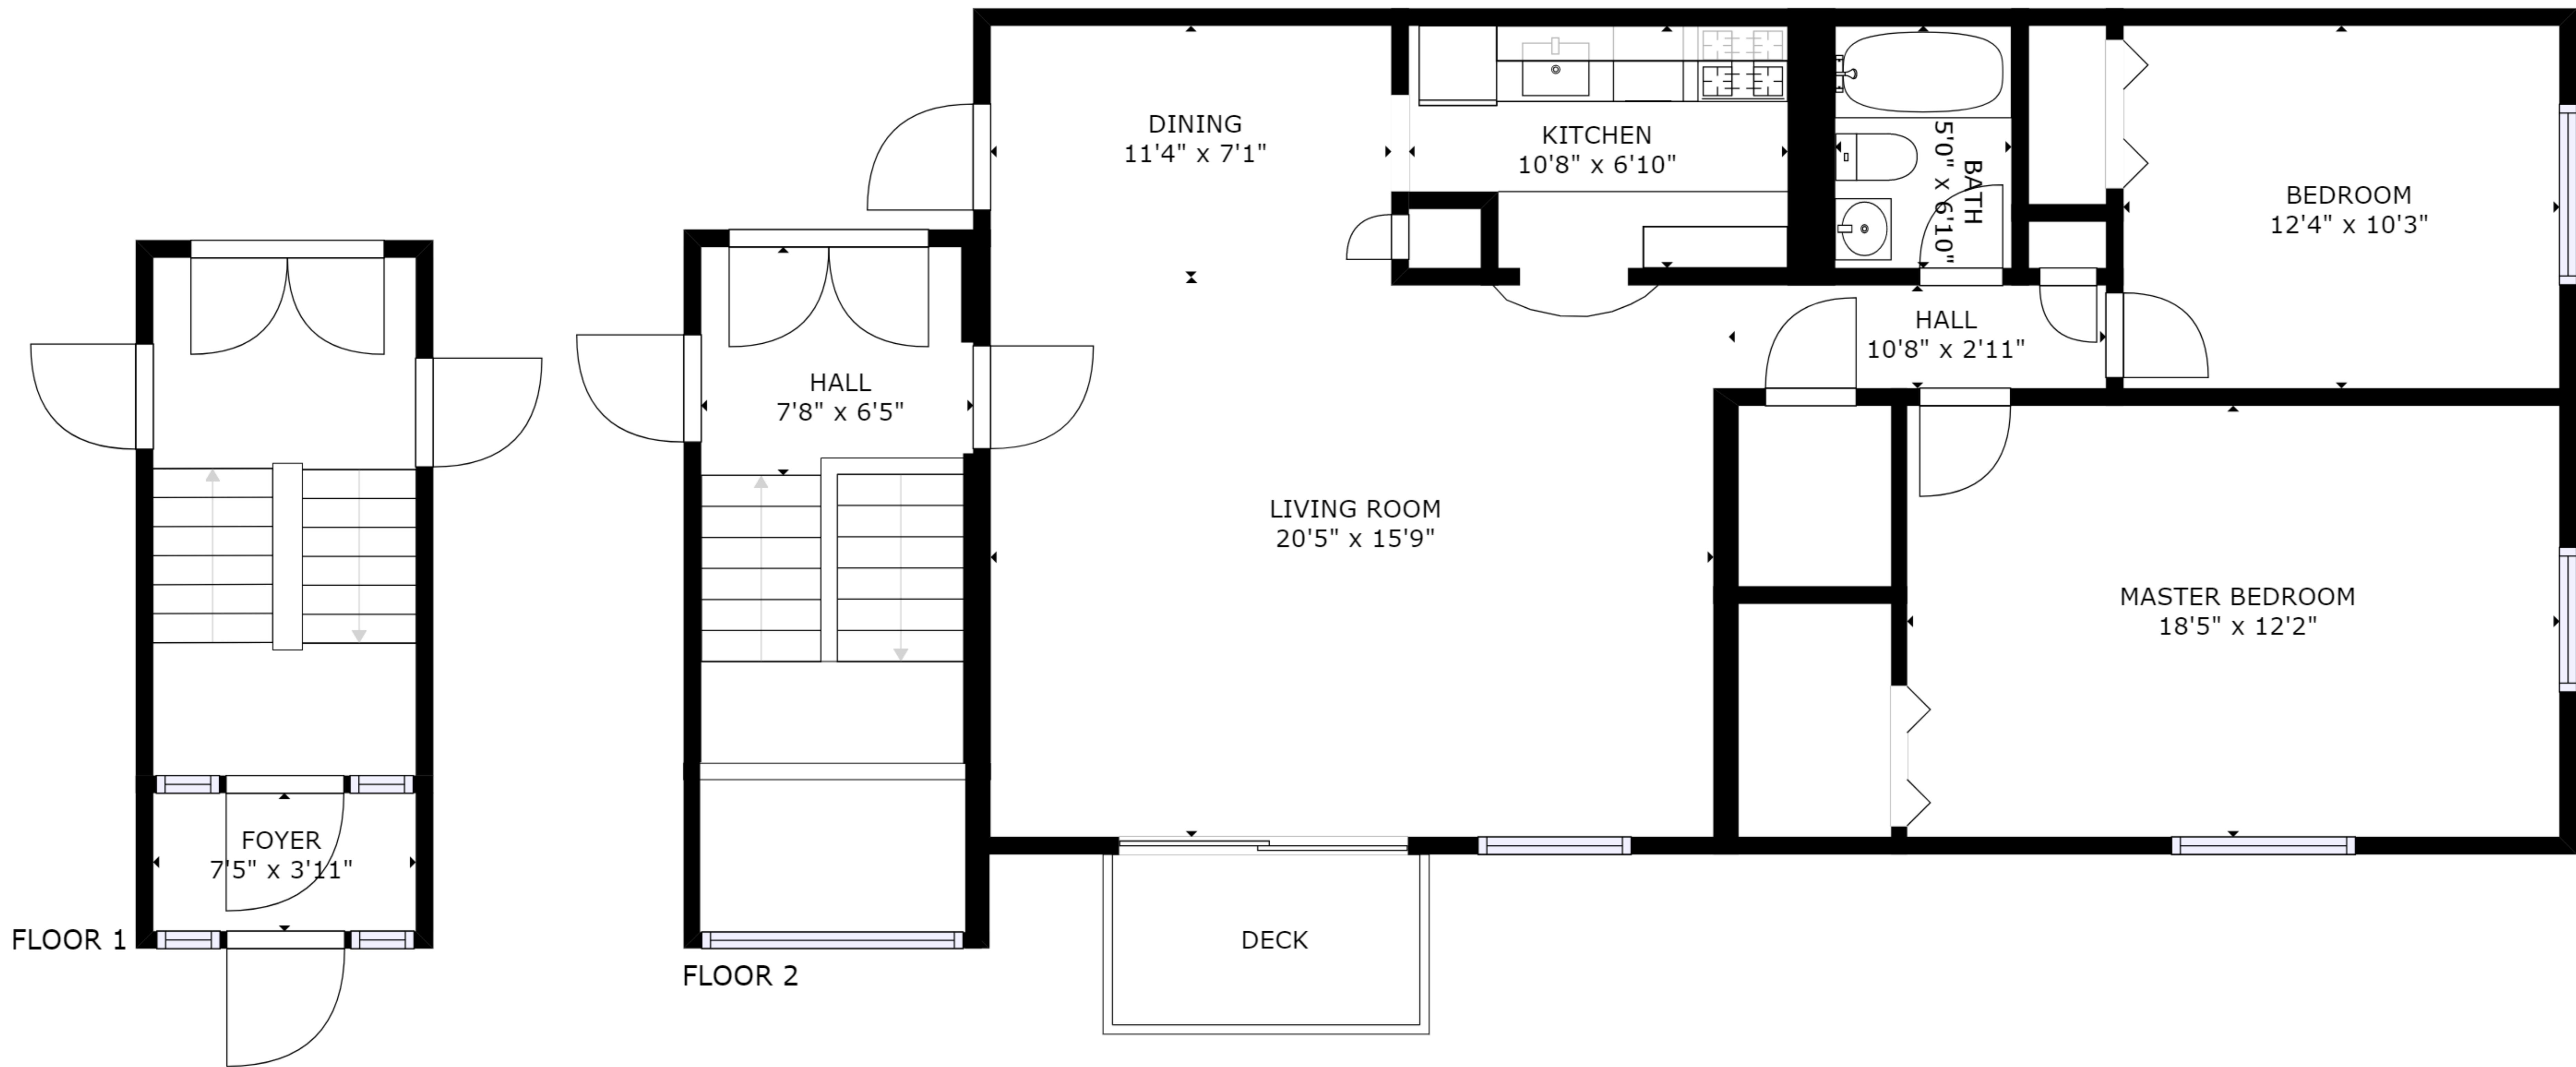

GROSS INTERNAL AREA  
FLOOR 1: 141 sq ft, FLOOR 2: 1130 sq ft  
TOTAL: 1271 sq ft

GROSS INTERNAL AREA  
 FLOOR 1: 141 sq ft, FLOOR 2: 1130 sq ft  
 TOTAL: 1271 sq ft

SIZES AND DIMENSIONS ARE APPROXIMATE, ACTUAL MAY VARY.