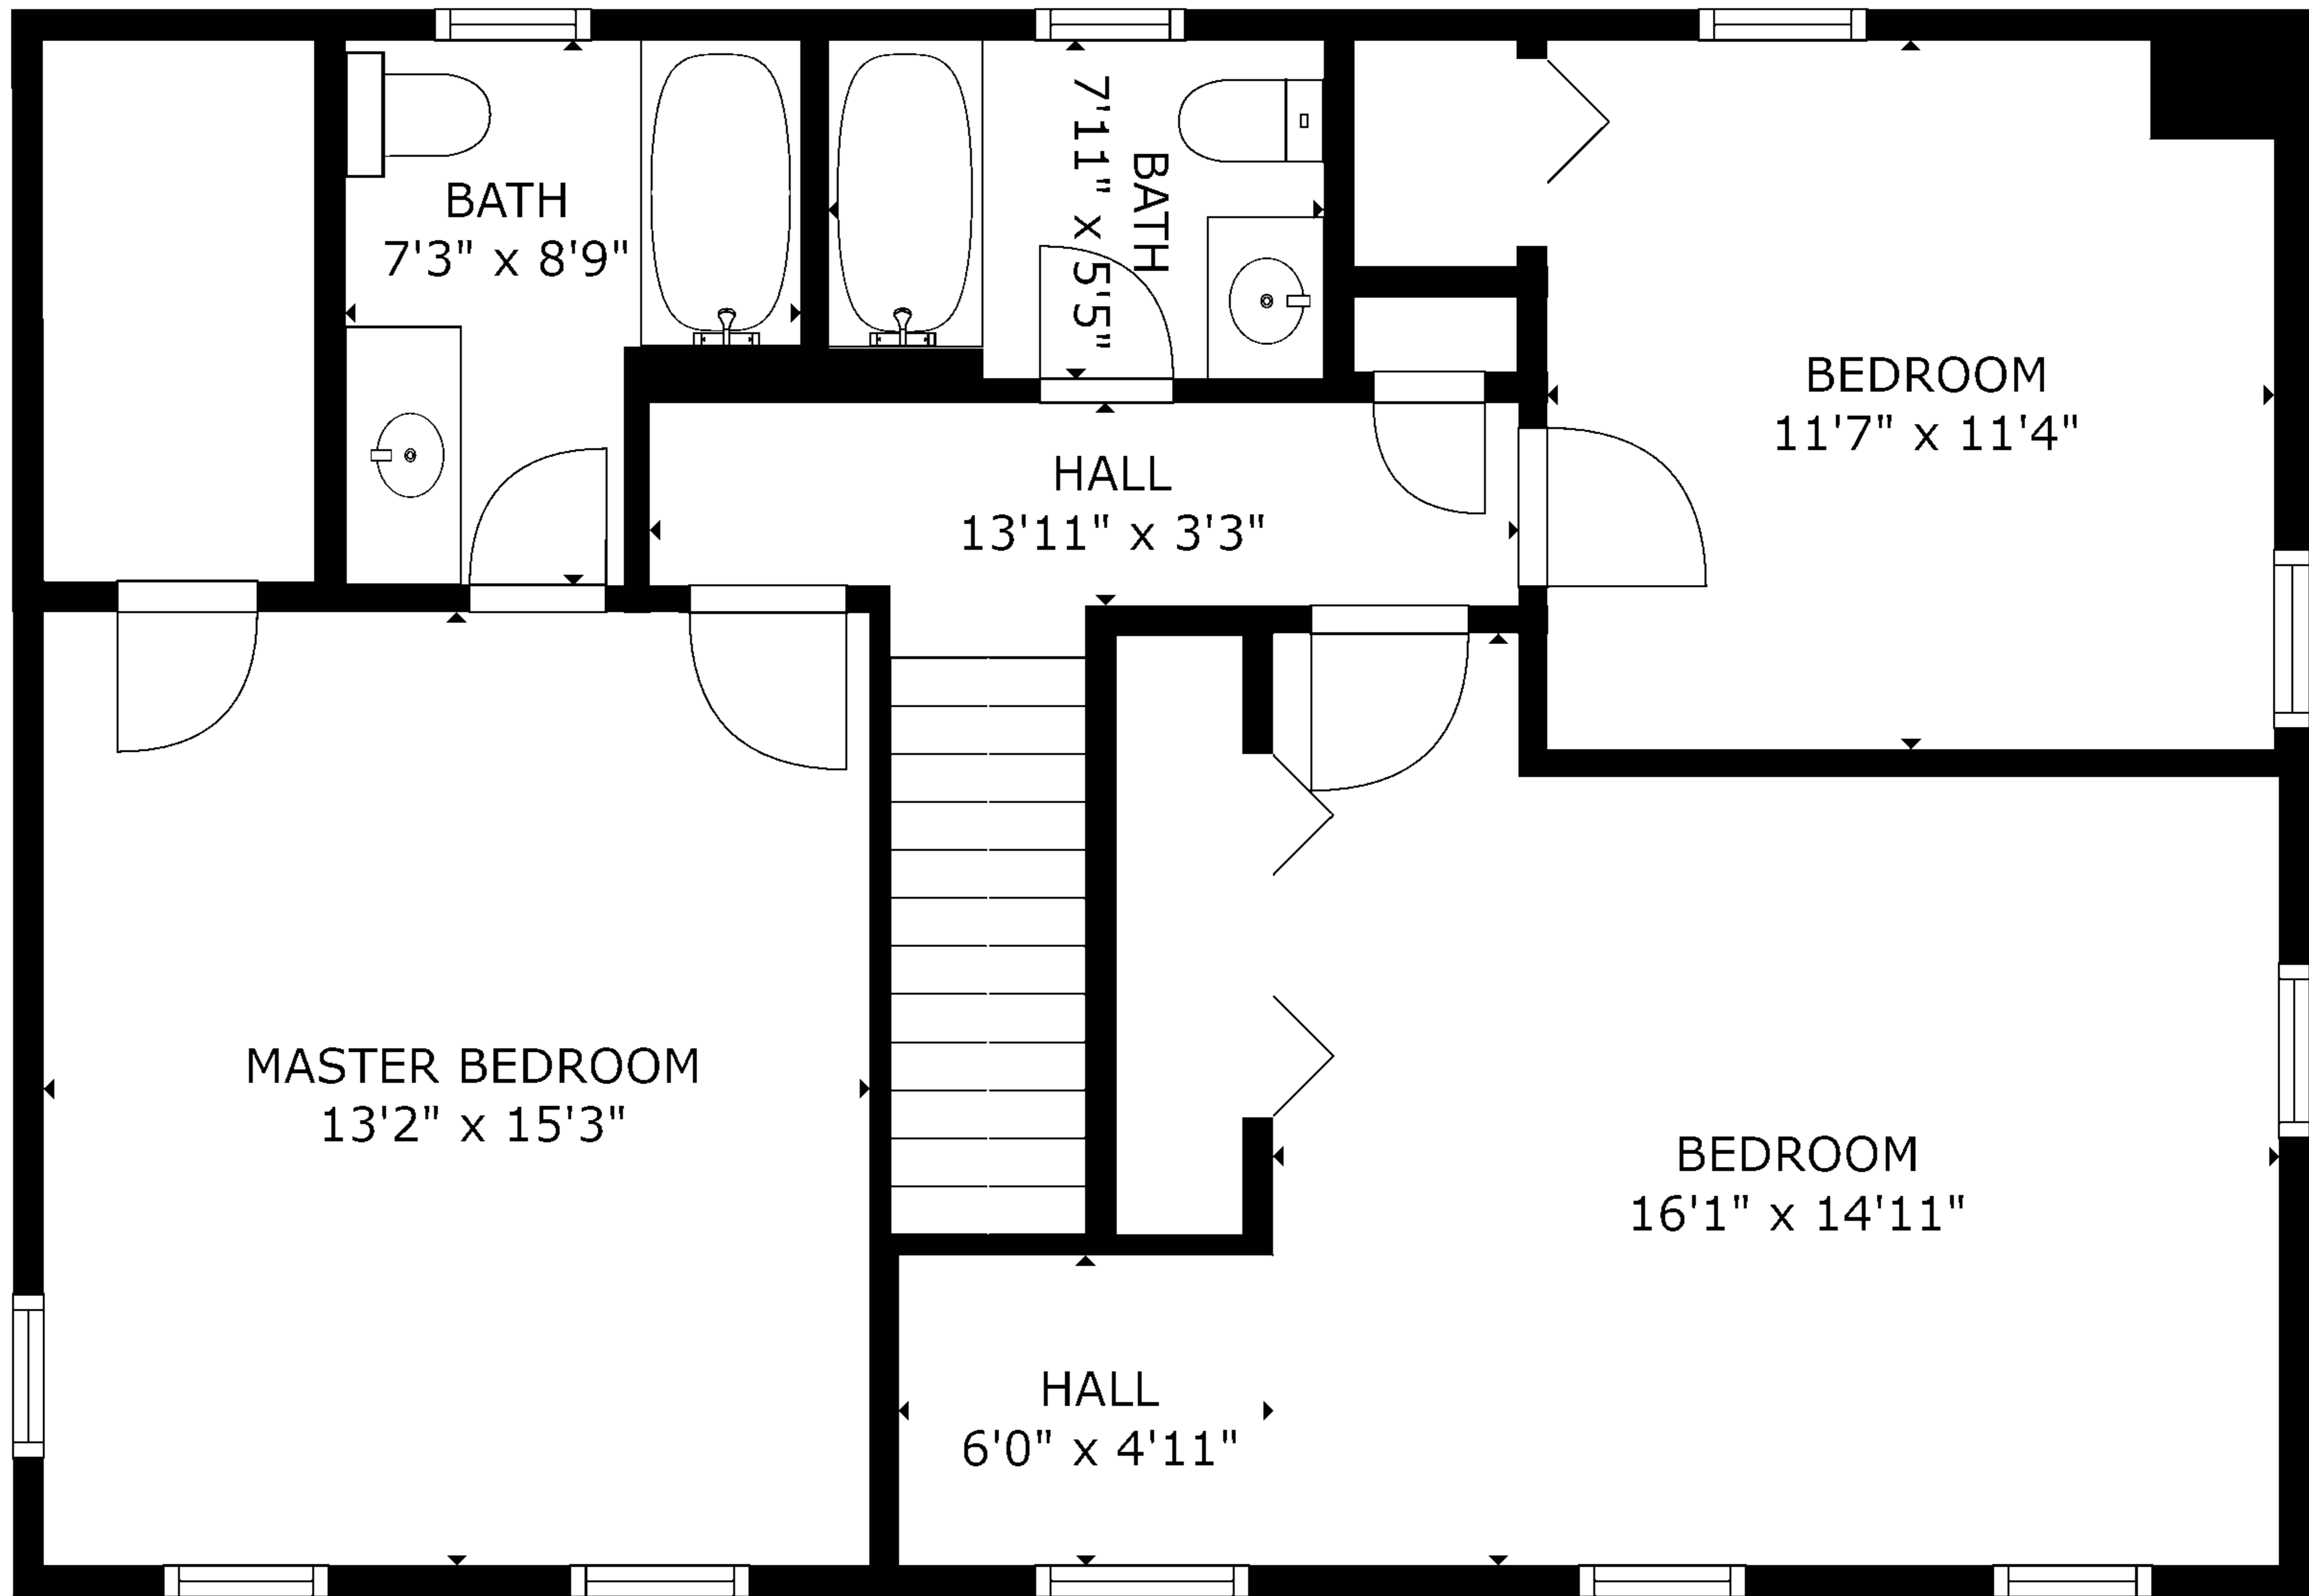

GROSS INTERNAL AREA  
 FLOOR 1: 1097 sq ft, FLOOR 2: 823 sq ft  
 EXCLUDED AREAS: , GARAGE: 414 sq ft  
 TOTAL: 1920 sq ft

GROSS INTERNAL AREA  
 FLOOR 1: 1097 sq ft, FLOOR 2: 823 sq ft  
 EXCLUDED AREAS: , GARAGE: 414 sq ft  
 TOTAL: 1920 sq ft

GROSS INTERNAL AREA  
 FLOOR 1: 1097 sq ft, FLOOR 2: 823 sq ft  
 EXCLUDED AREAS: , GARAGE: 414 sq ft  
 TOTAL: 1920 sq ft  
 SIZES AND DIMENSIONS ARE APPROXIMATE, ACTUAL MAY VARY.