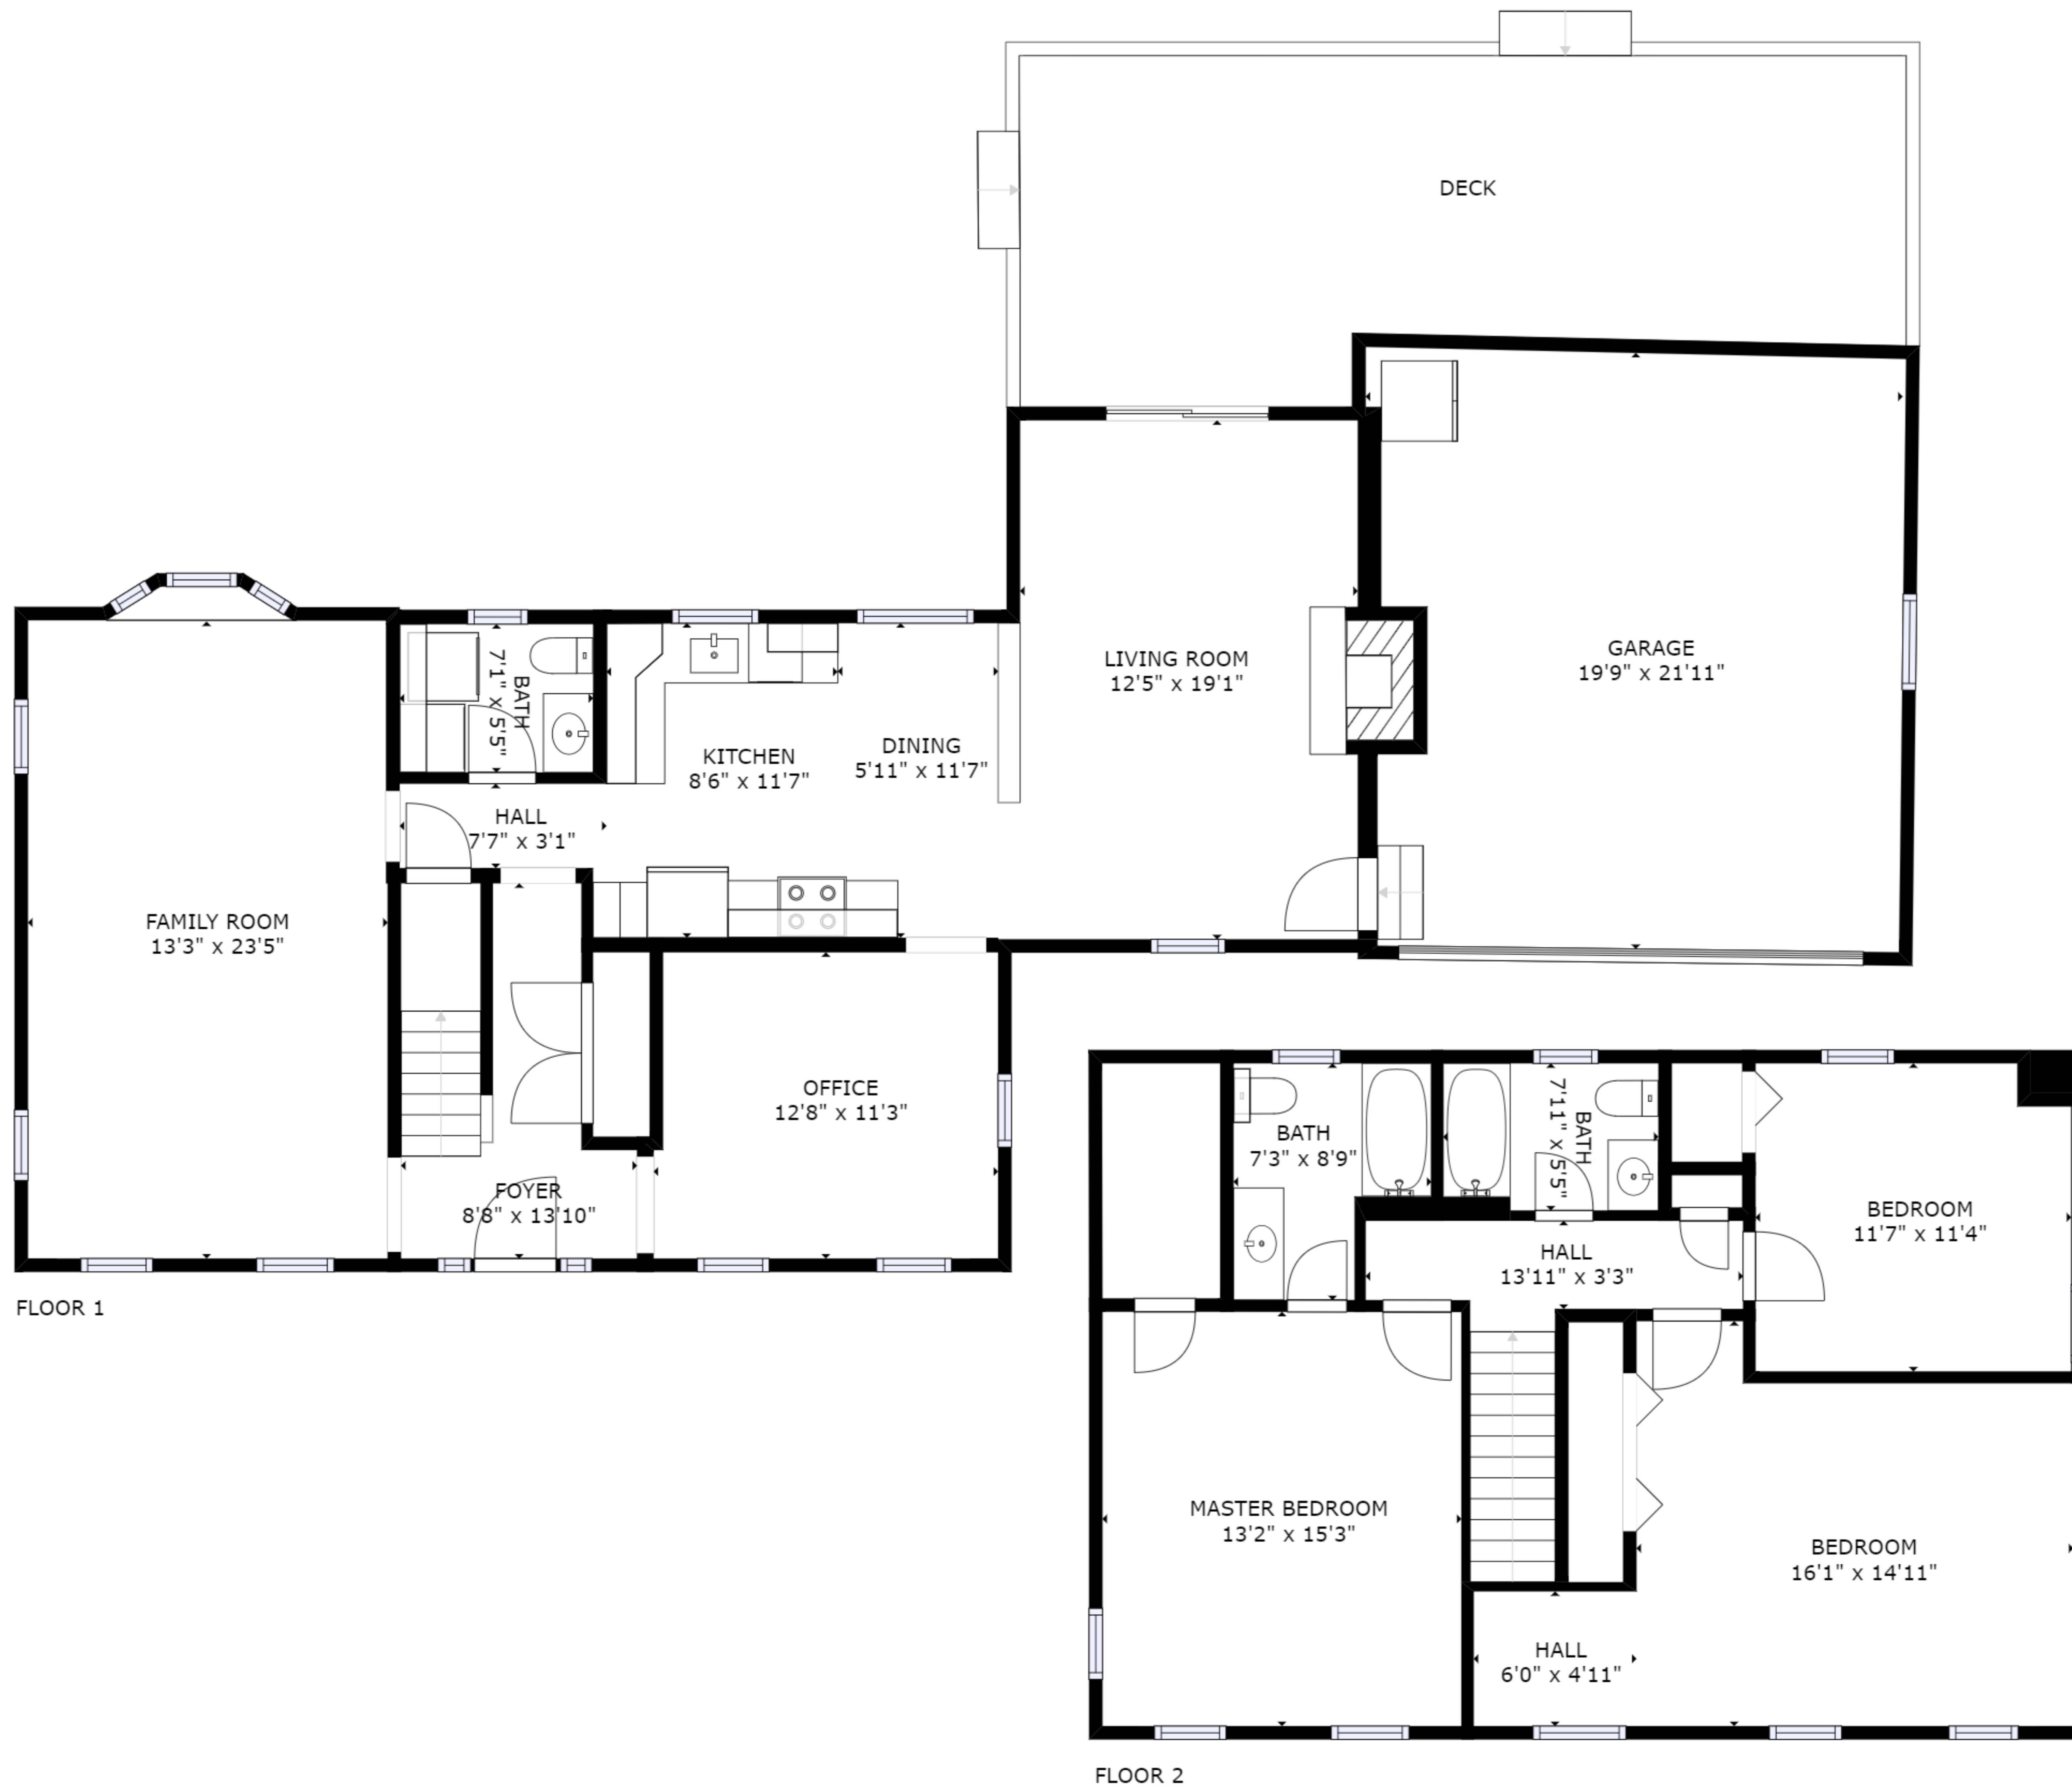

GROSS INTERNAL AREA  
 FLOOR 1: 1097 sq ft, FLOOR 2: 823 sq ft  
 EXCLUDED AREAS: , GARAGE: 414 sq ft  
 TOTAL: 1920 sq ft

GROSS INTERNAL AREA  
 FLOOR 1: 1097 sq ft, FLOOR 2: 823 sq ft  
 EXCLUDED AREAS: , GARAGE: 414 sq ft  
 TOTAL: 1920 sq ft

GROSS INTERNAL AREA  
 FLOOR 1: 1097 sq ft, FLOOR 2: 823 sq ft  
 EXCLUDED AREAS: , GARAGE: 414 sq ft  
 TOTAL: 1920 sq ft  
 SIZES AND DIMENSIONS ARE APPROXIMATE, ACTUAL MAY VARY.