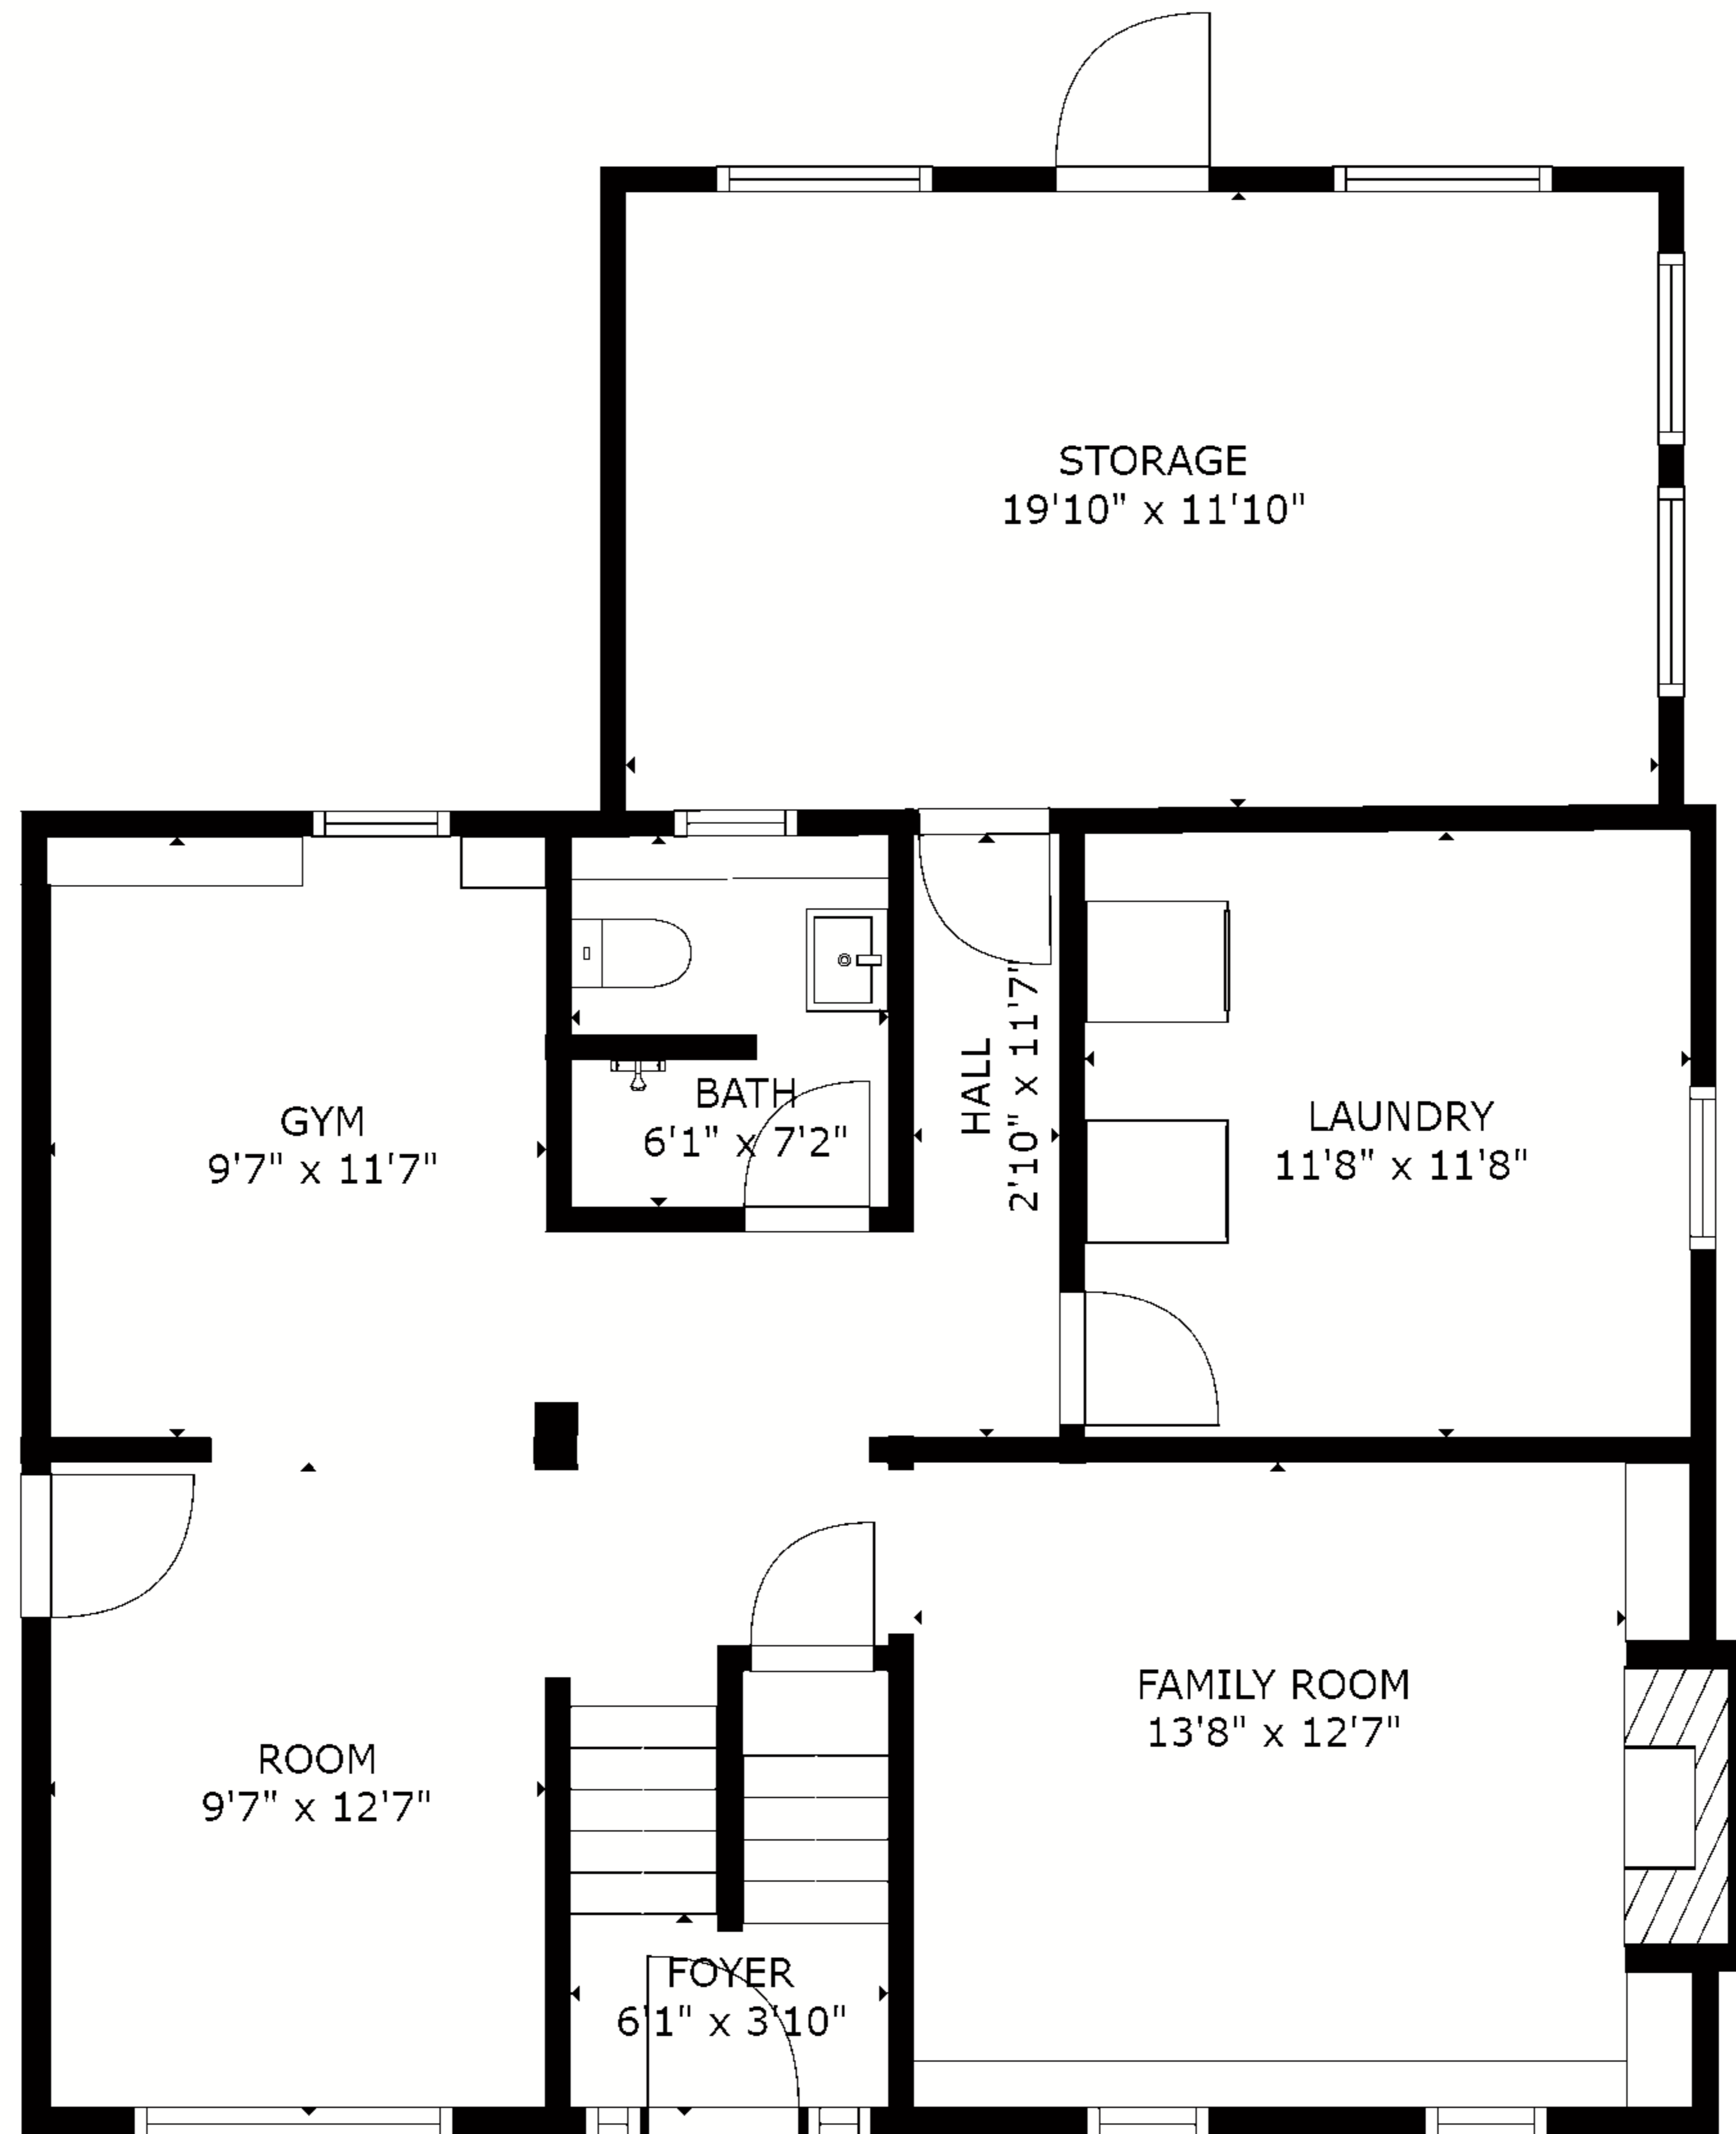

GROSS INTERNAL AREA  
 FLOOR 1: 1007 sq ft, FLOOR 2: 1380 sq ft  
 EXCLUDED AREAS: , DECK: 253 sq ft  
 TOTAL: 2387 sq ft

GROSS INTERNAL AREA  
 FLOOR 1: 1007 sq ft, FLOOR 2: 1380 sq ft  
 EXCLUDED AREAS: , DECK: 253 sq ft  
 TOTAL: 2387 sq ft

FLOOR 1

FLOOR 2

GROSS INTERNAL AREA  
 FLOOR 1: 1007 sq ft, FLOOR 2: 1380 sq ft  
 EXCLUDED AREAS: , DECK: 253 sq ft  
 TOTAL: 2387 sq ft

SIZES AND DIMENSIONS ARE APPROXIMATE, ACTUAL MAY VARY.