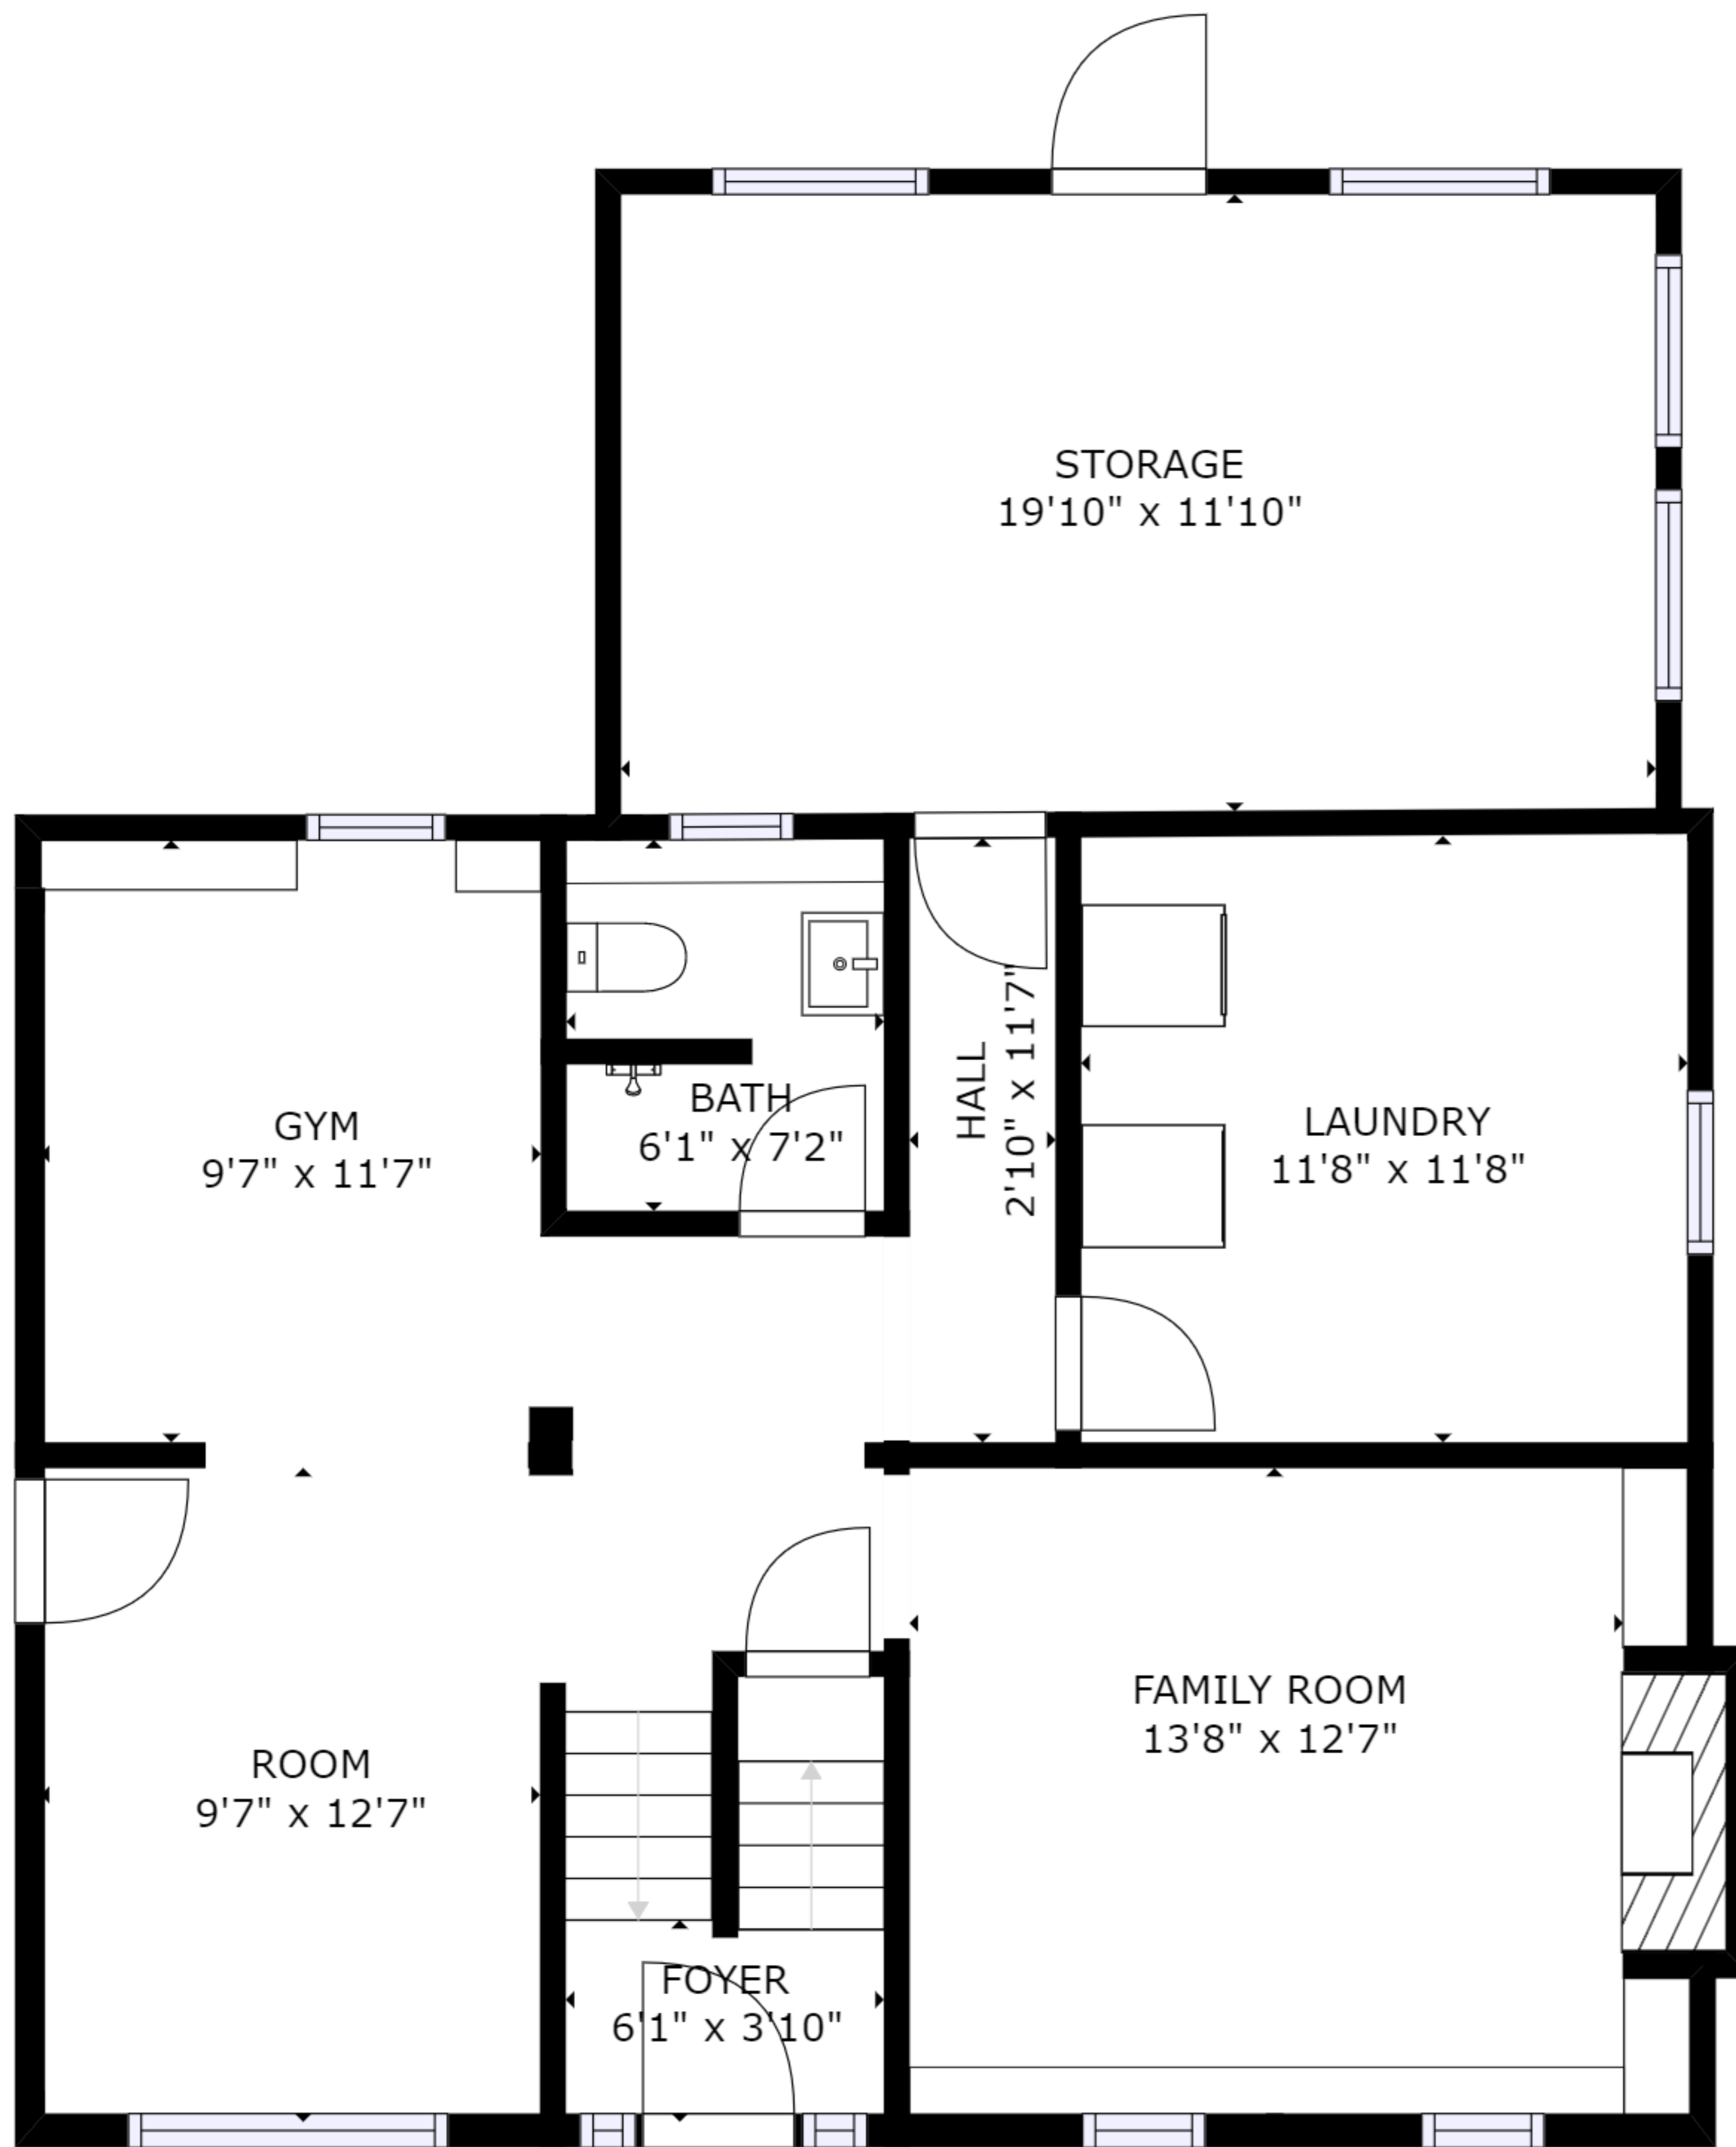

GROSS INTERNAL AREA  
 FLOOR 1: 1007 sq ft, FLOOR 2: 1380 sq ft  
 EXCLUDED AREAS: , DECK: 253 sq ft  
 TOTAL: 2387 sq ft

GROSS INTERNAL AREA  
 FLOOR 1: 1007 sq ft, FLOOR 2: 1380 sq ft  
 EXCLUDED AREAS: , DECK: 253 sq ft  
 TOTAL: 2387 sq ft

FLOOR 1

FLOOR 2

GROSS INTERNAL AREA  
 FLOOR 1: 1007 sq ft, FLOOR 2: 1380 sq ft  
 EXCLUDED AREAS: , DECK: 253 sq ft  
 TOTAL: 2387 sq ft

SIZES AND DIMENSIONS ARE APPROXIMATE, ACTUAL MAY VARY.