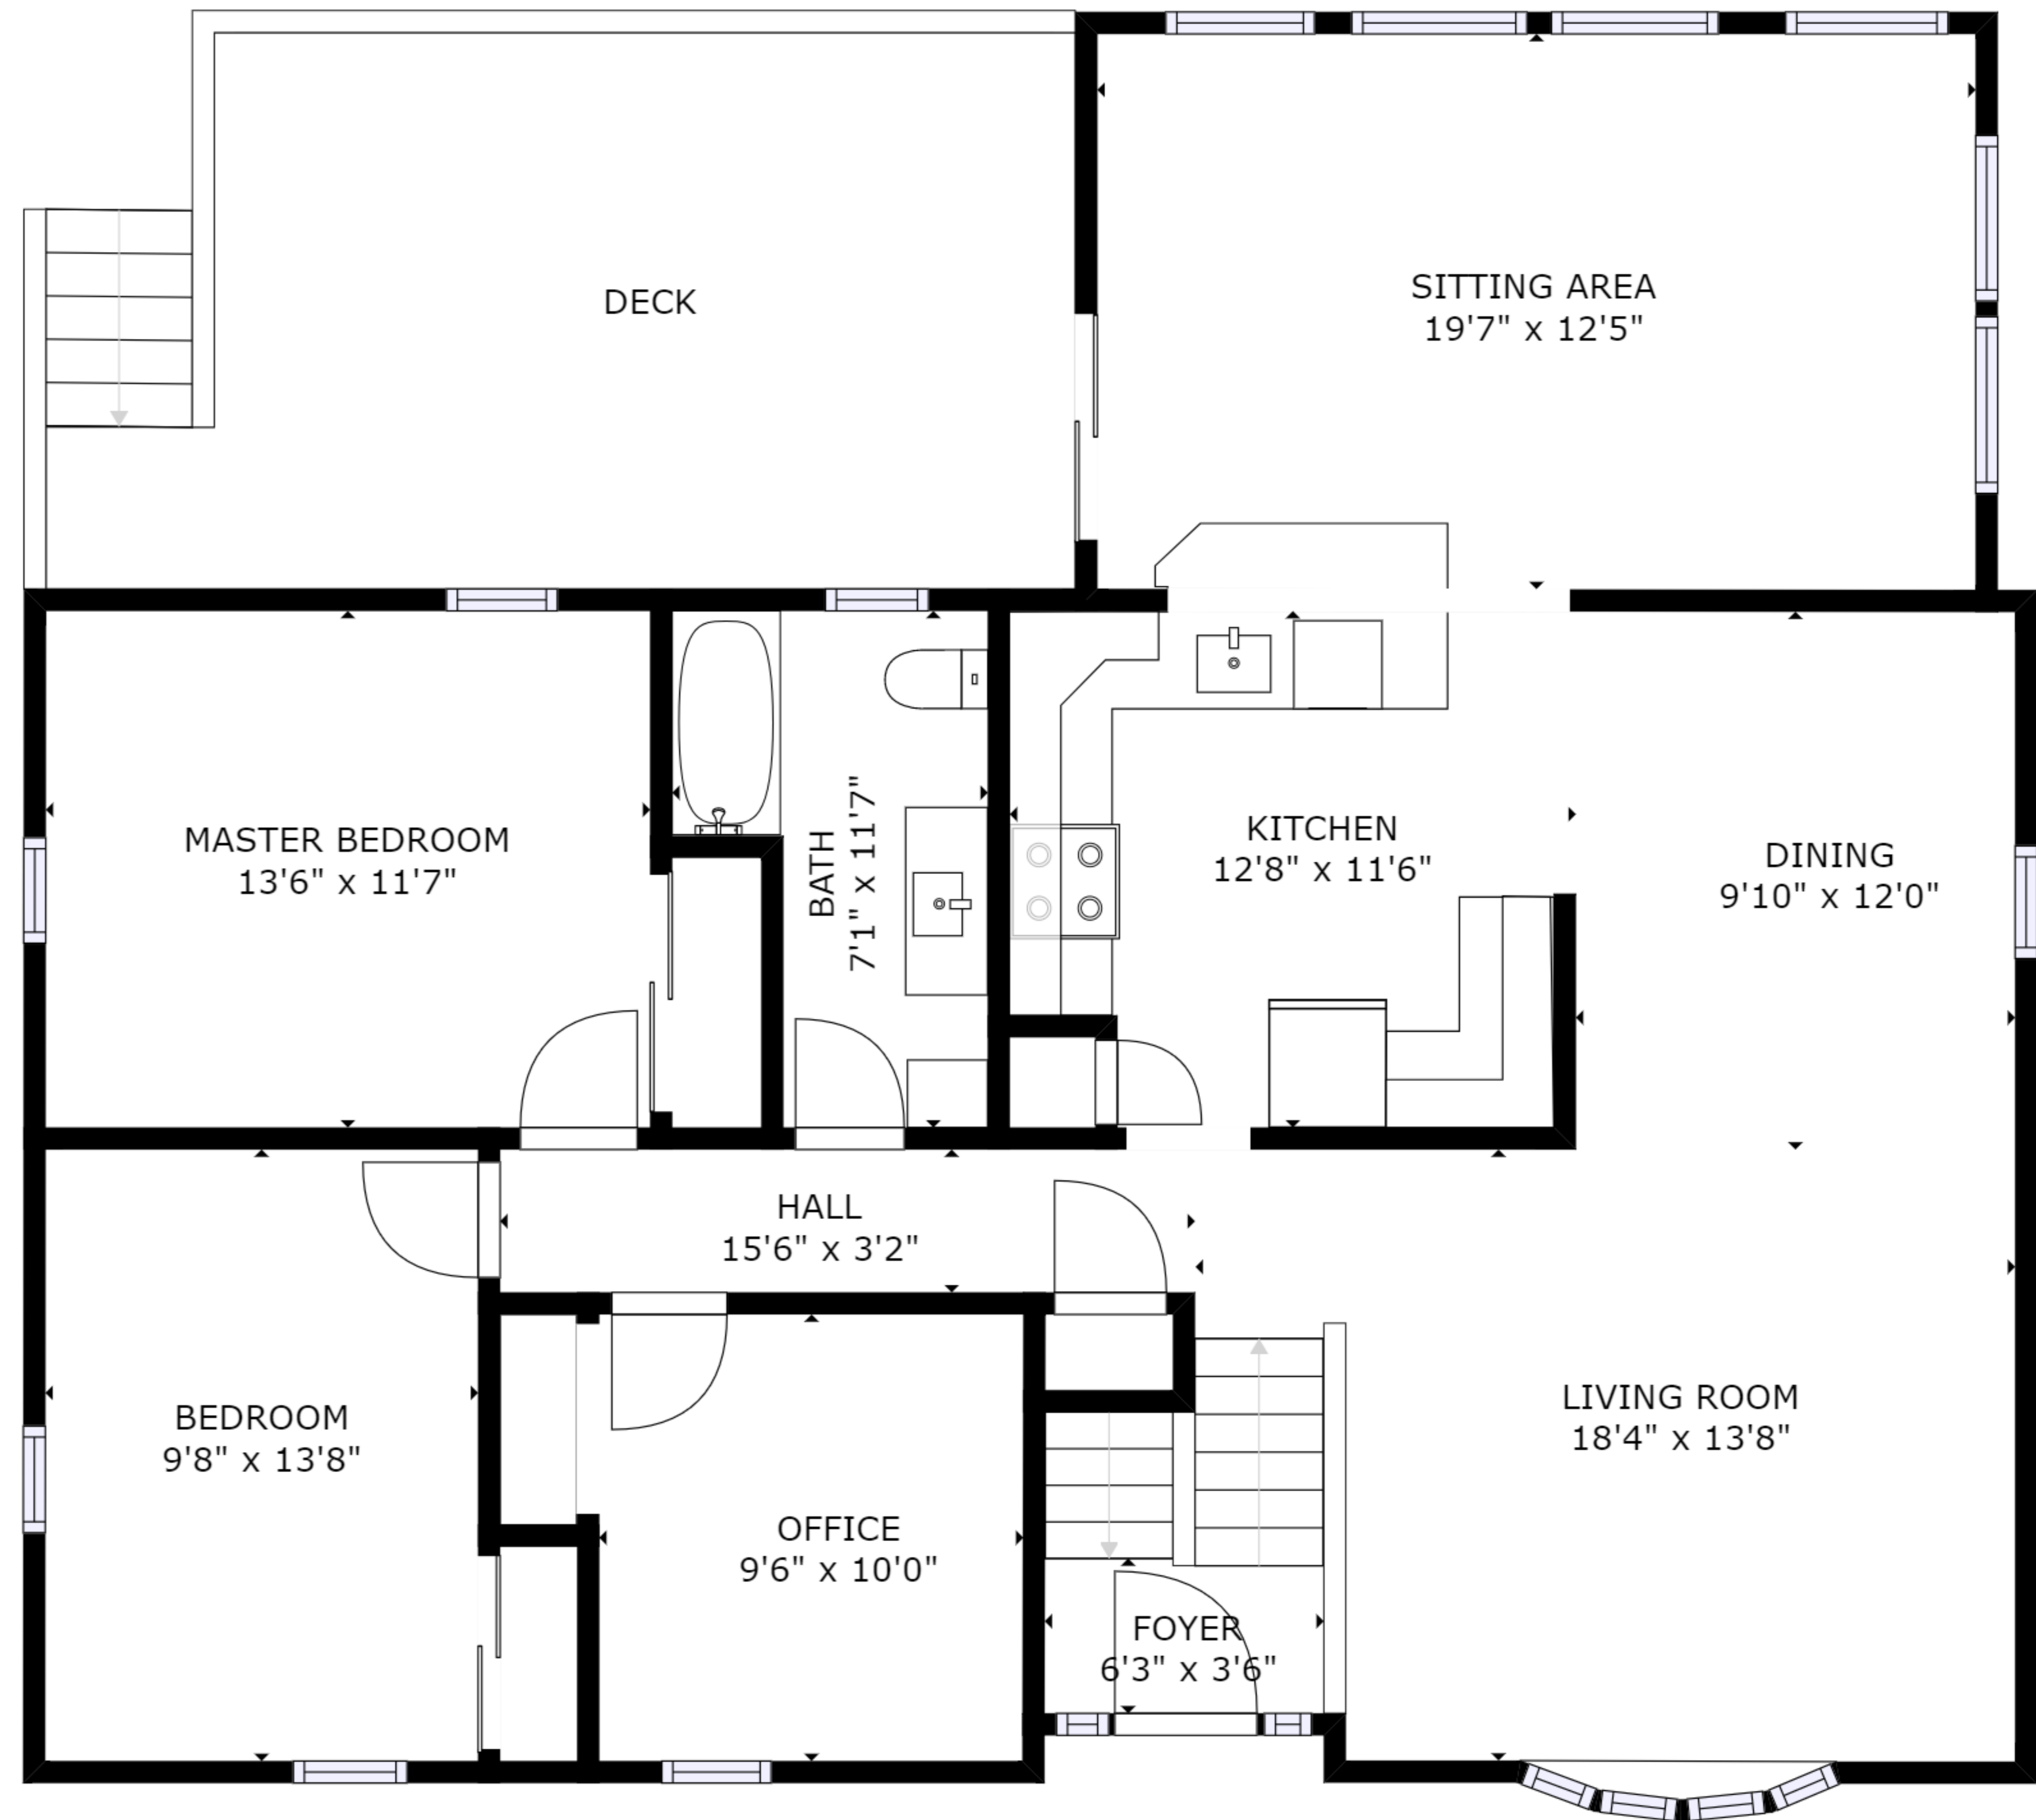

GROSS INTERNAL AREA  
 FLOOR 1: 1007 sq ft, FLOOR 2: 1380 sq ft  
 EXCLUDED AREAS: , DECK: 253 sq ft  
 TOTAL: 2387 sq ft

GROSS INTERNAL AREA  
 FLOOR 1: 1007 sq ft, FLOOR 2: 1380 sq ft  
 EXCLUDED AREAS: , DECK: 253 sq ft  
 TOTAL: 2387 sq ft

FLOOR 1

FLOOR 2

GROSS INTERNAL AREA  
 FLOOR 1: 1007 sq ft, FLOOR 2: 1380 sq ft  
 EXCLUDED AREAS: , DECK: 253 sq ft  
 TOTAL: 2387 sq ft

SIZES AND DIMENSIONS ARE APPROXIMATE, ACTUAL MAY VARY.