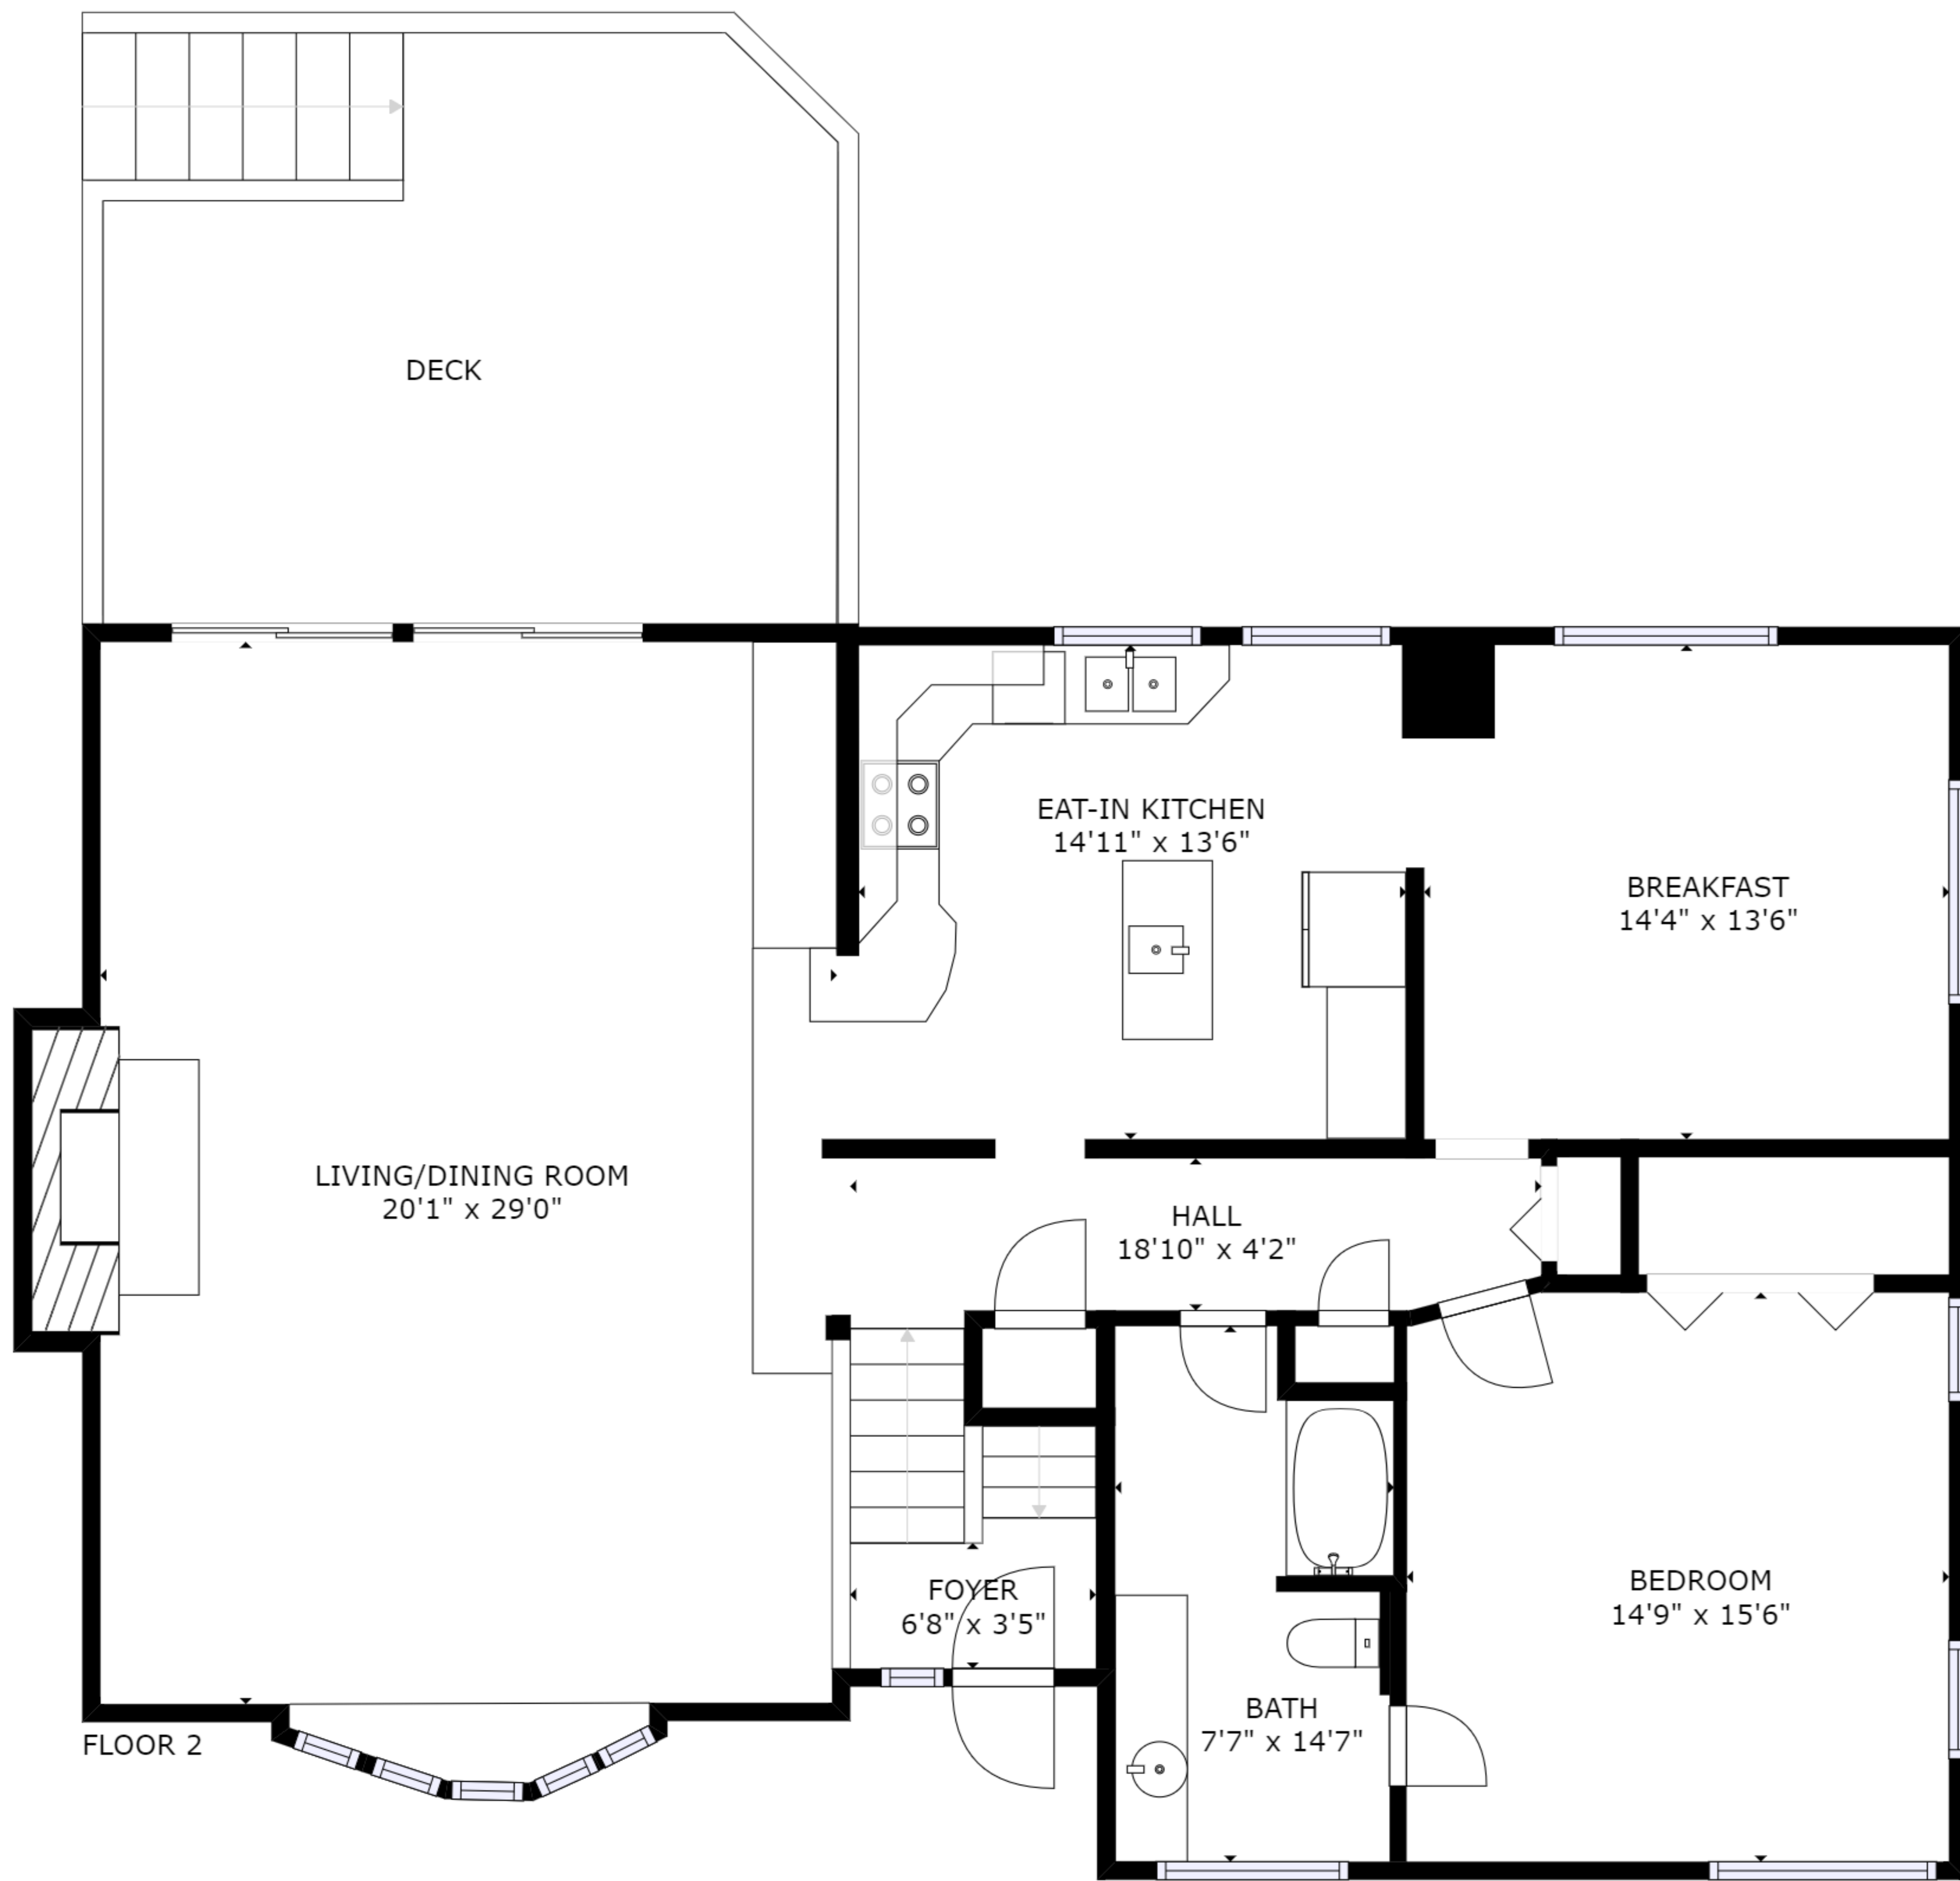

GROSS INTERNAL AREA
 FLOOR 1: 770 sq ft, FLOOR 2: 1581 sq ft
 EXCLUDED AREAS: , DECK: 316 sq ft
 TOTAL: 2351 sq ft

GROSS INTERNAL AREA
FLOOR 1: 770 sq ft, FLOOR 2: 1581 sq ft
EXCLUDED AREAS: , DECK: 316 sq ft
TOTAL: 2351 sq ft

GROSS INTERNAL AREA
 FLOOR 1: 770 sq ft, FLOOR 2: 1581 sq ft
 EXCLUDED AREAS: , DECK: 316 sq ft
 TOTAL: 2351 sq ft
 SIZES AND DIMENSIONS ARE APPROXIMATE, ACTUAL MAY VARY.