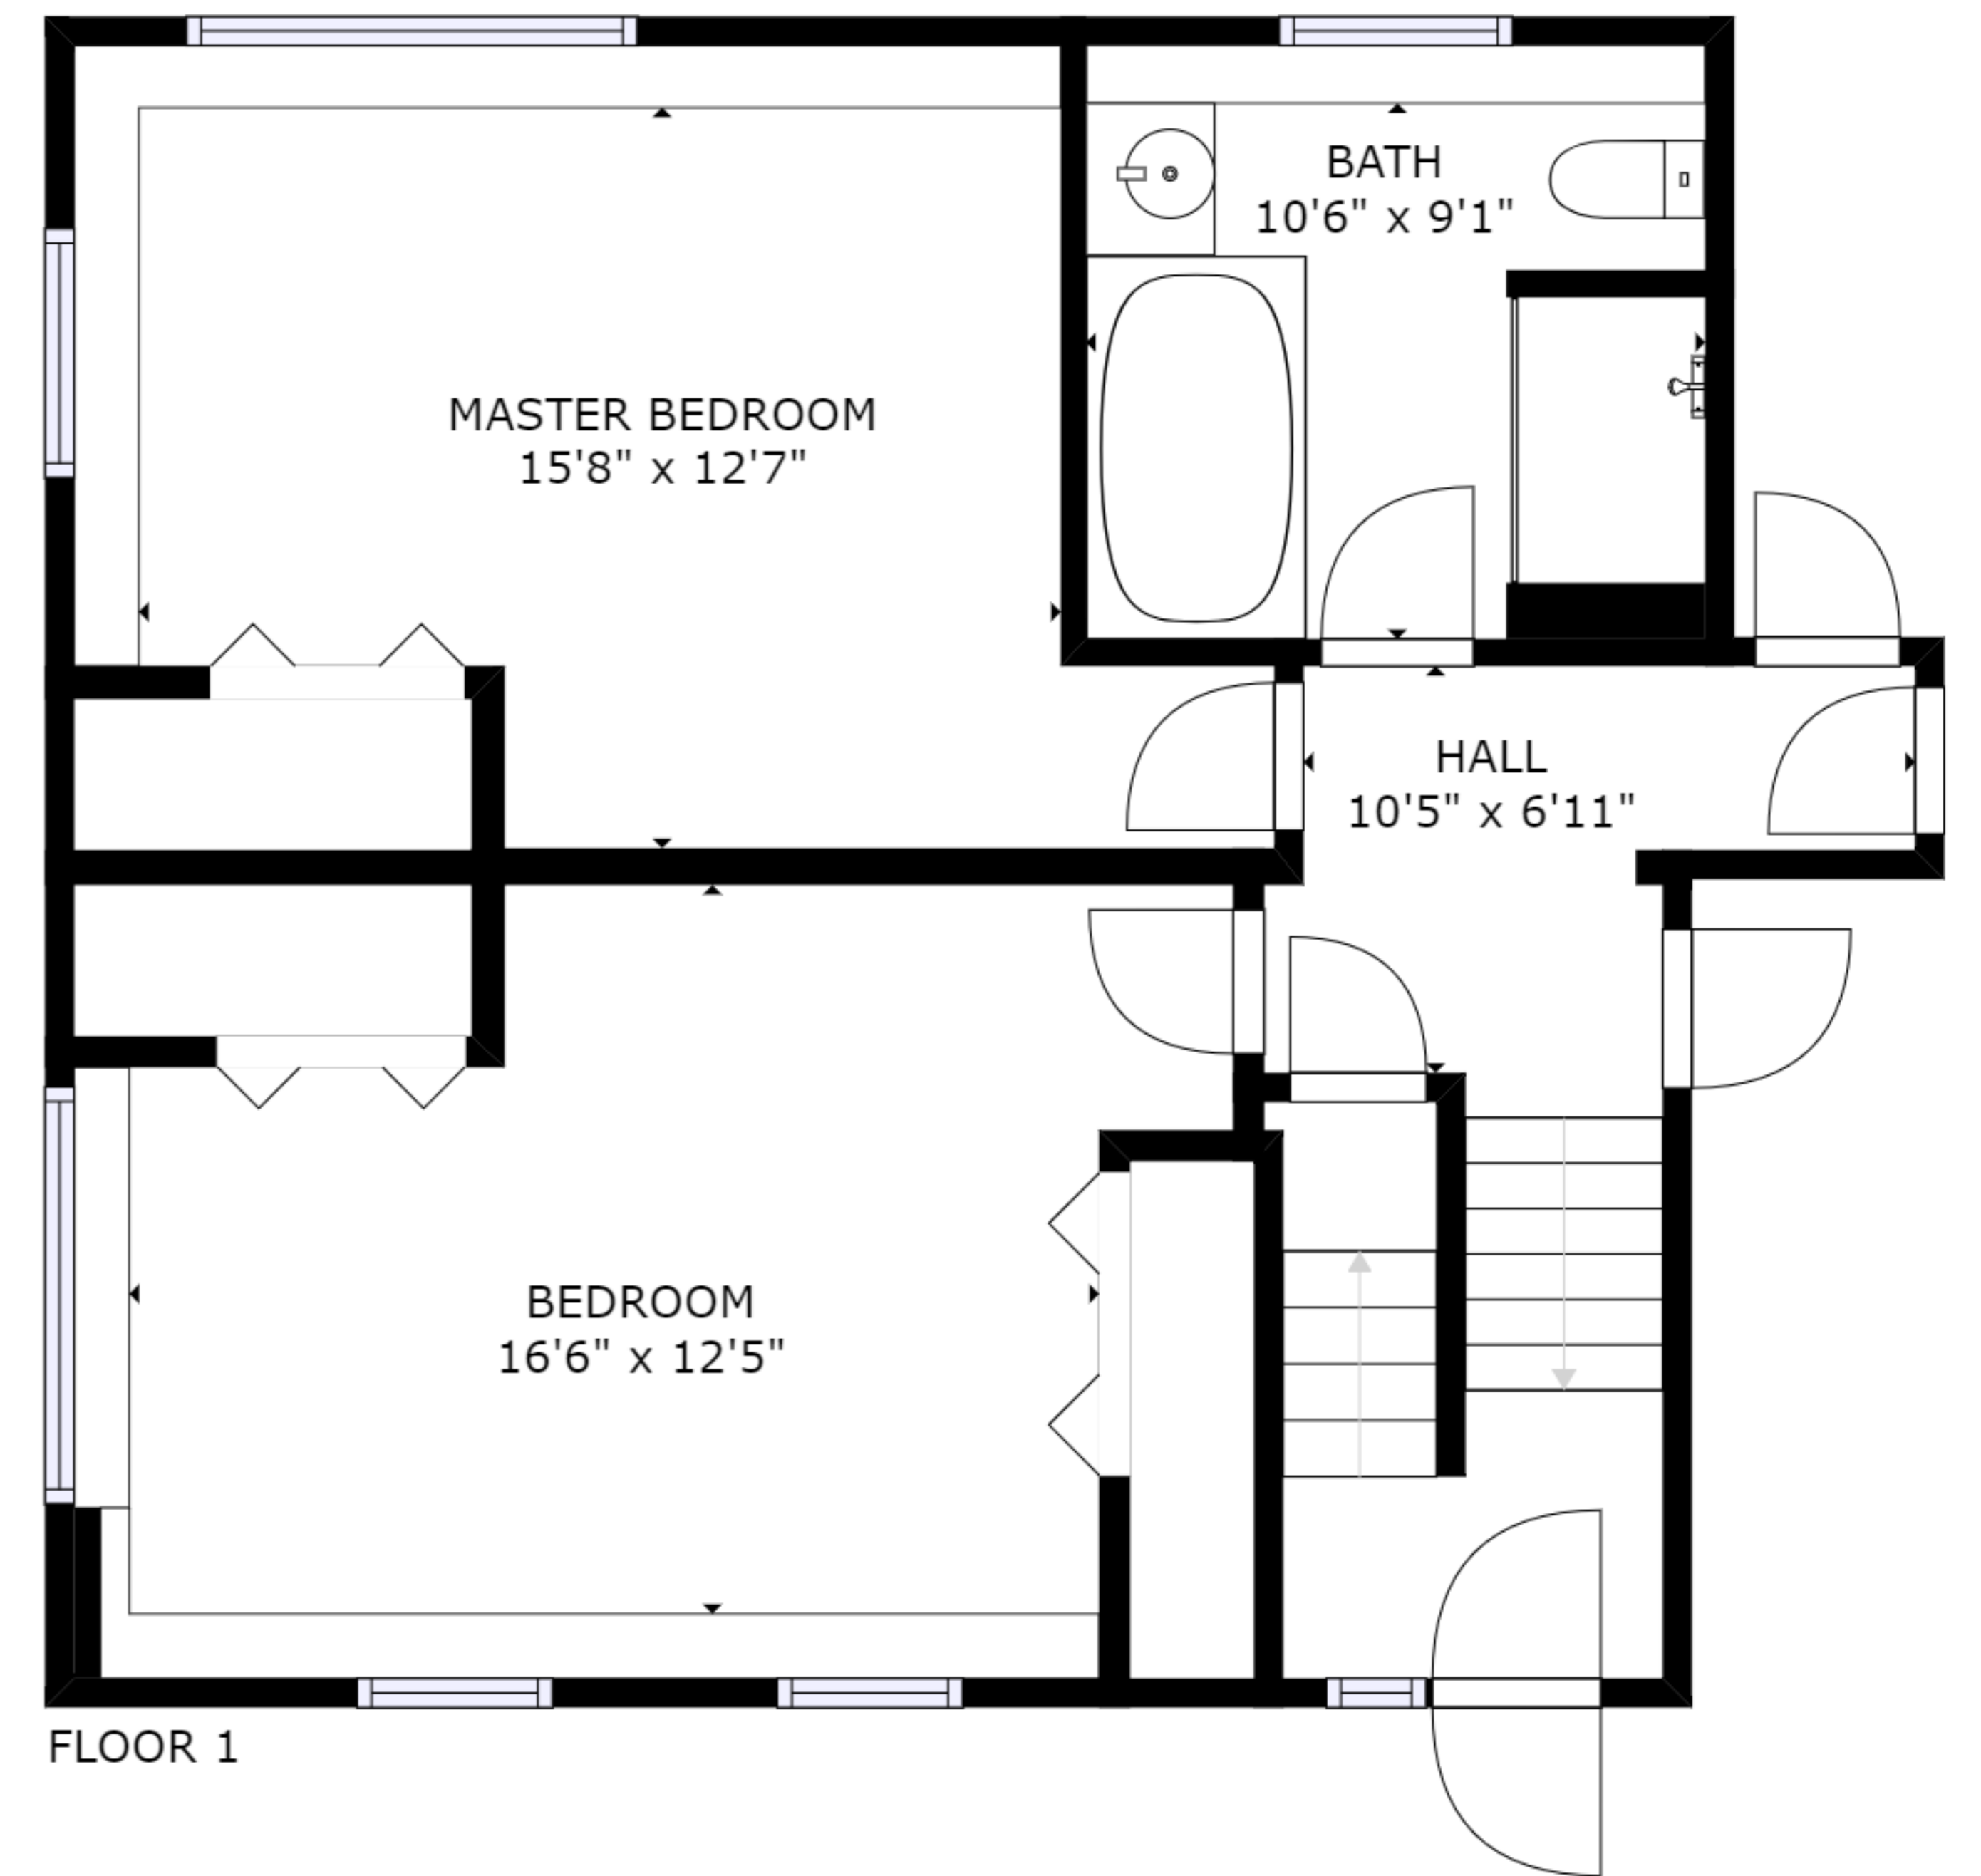

GROSS INTERNAL AREA
 FLOOR 1: 770 sq ft, FLOOR 2: 1581 sq ft
 EXCLUDED AREAS: , DECK: 316 sq ft
 TOTAL: 2351 sq ft

GROSS INTERNAL AREA
FLOOR 1: 770 sq ft, FLOOR 2: 1581 sq ft
EXCLUDED AREAS: , DECK: 316 sq ft
TOTAL: 2351 sq ft

GROSS INTERNAL AREA
 FLOOR 1: 770 sq ft, FLOOR 2: 1581 sq ft
 EXCLUDED AREAS: , DECK: 316 sq ft
 TOTAL: 2351 sq ft
 SIZES AND DIMENSIONS ARE APPROXIMATE, ACTUAL MAY VARY.