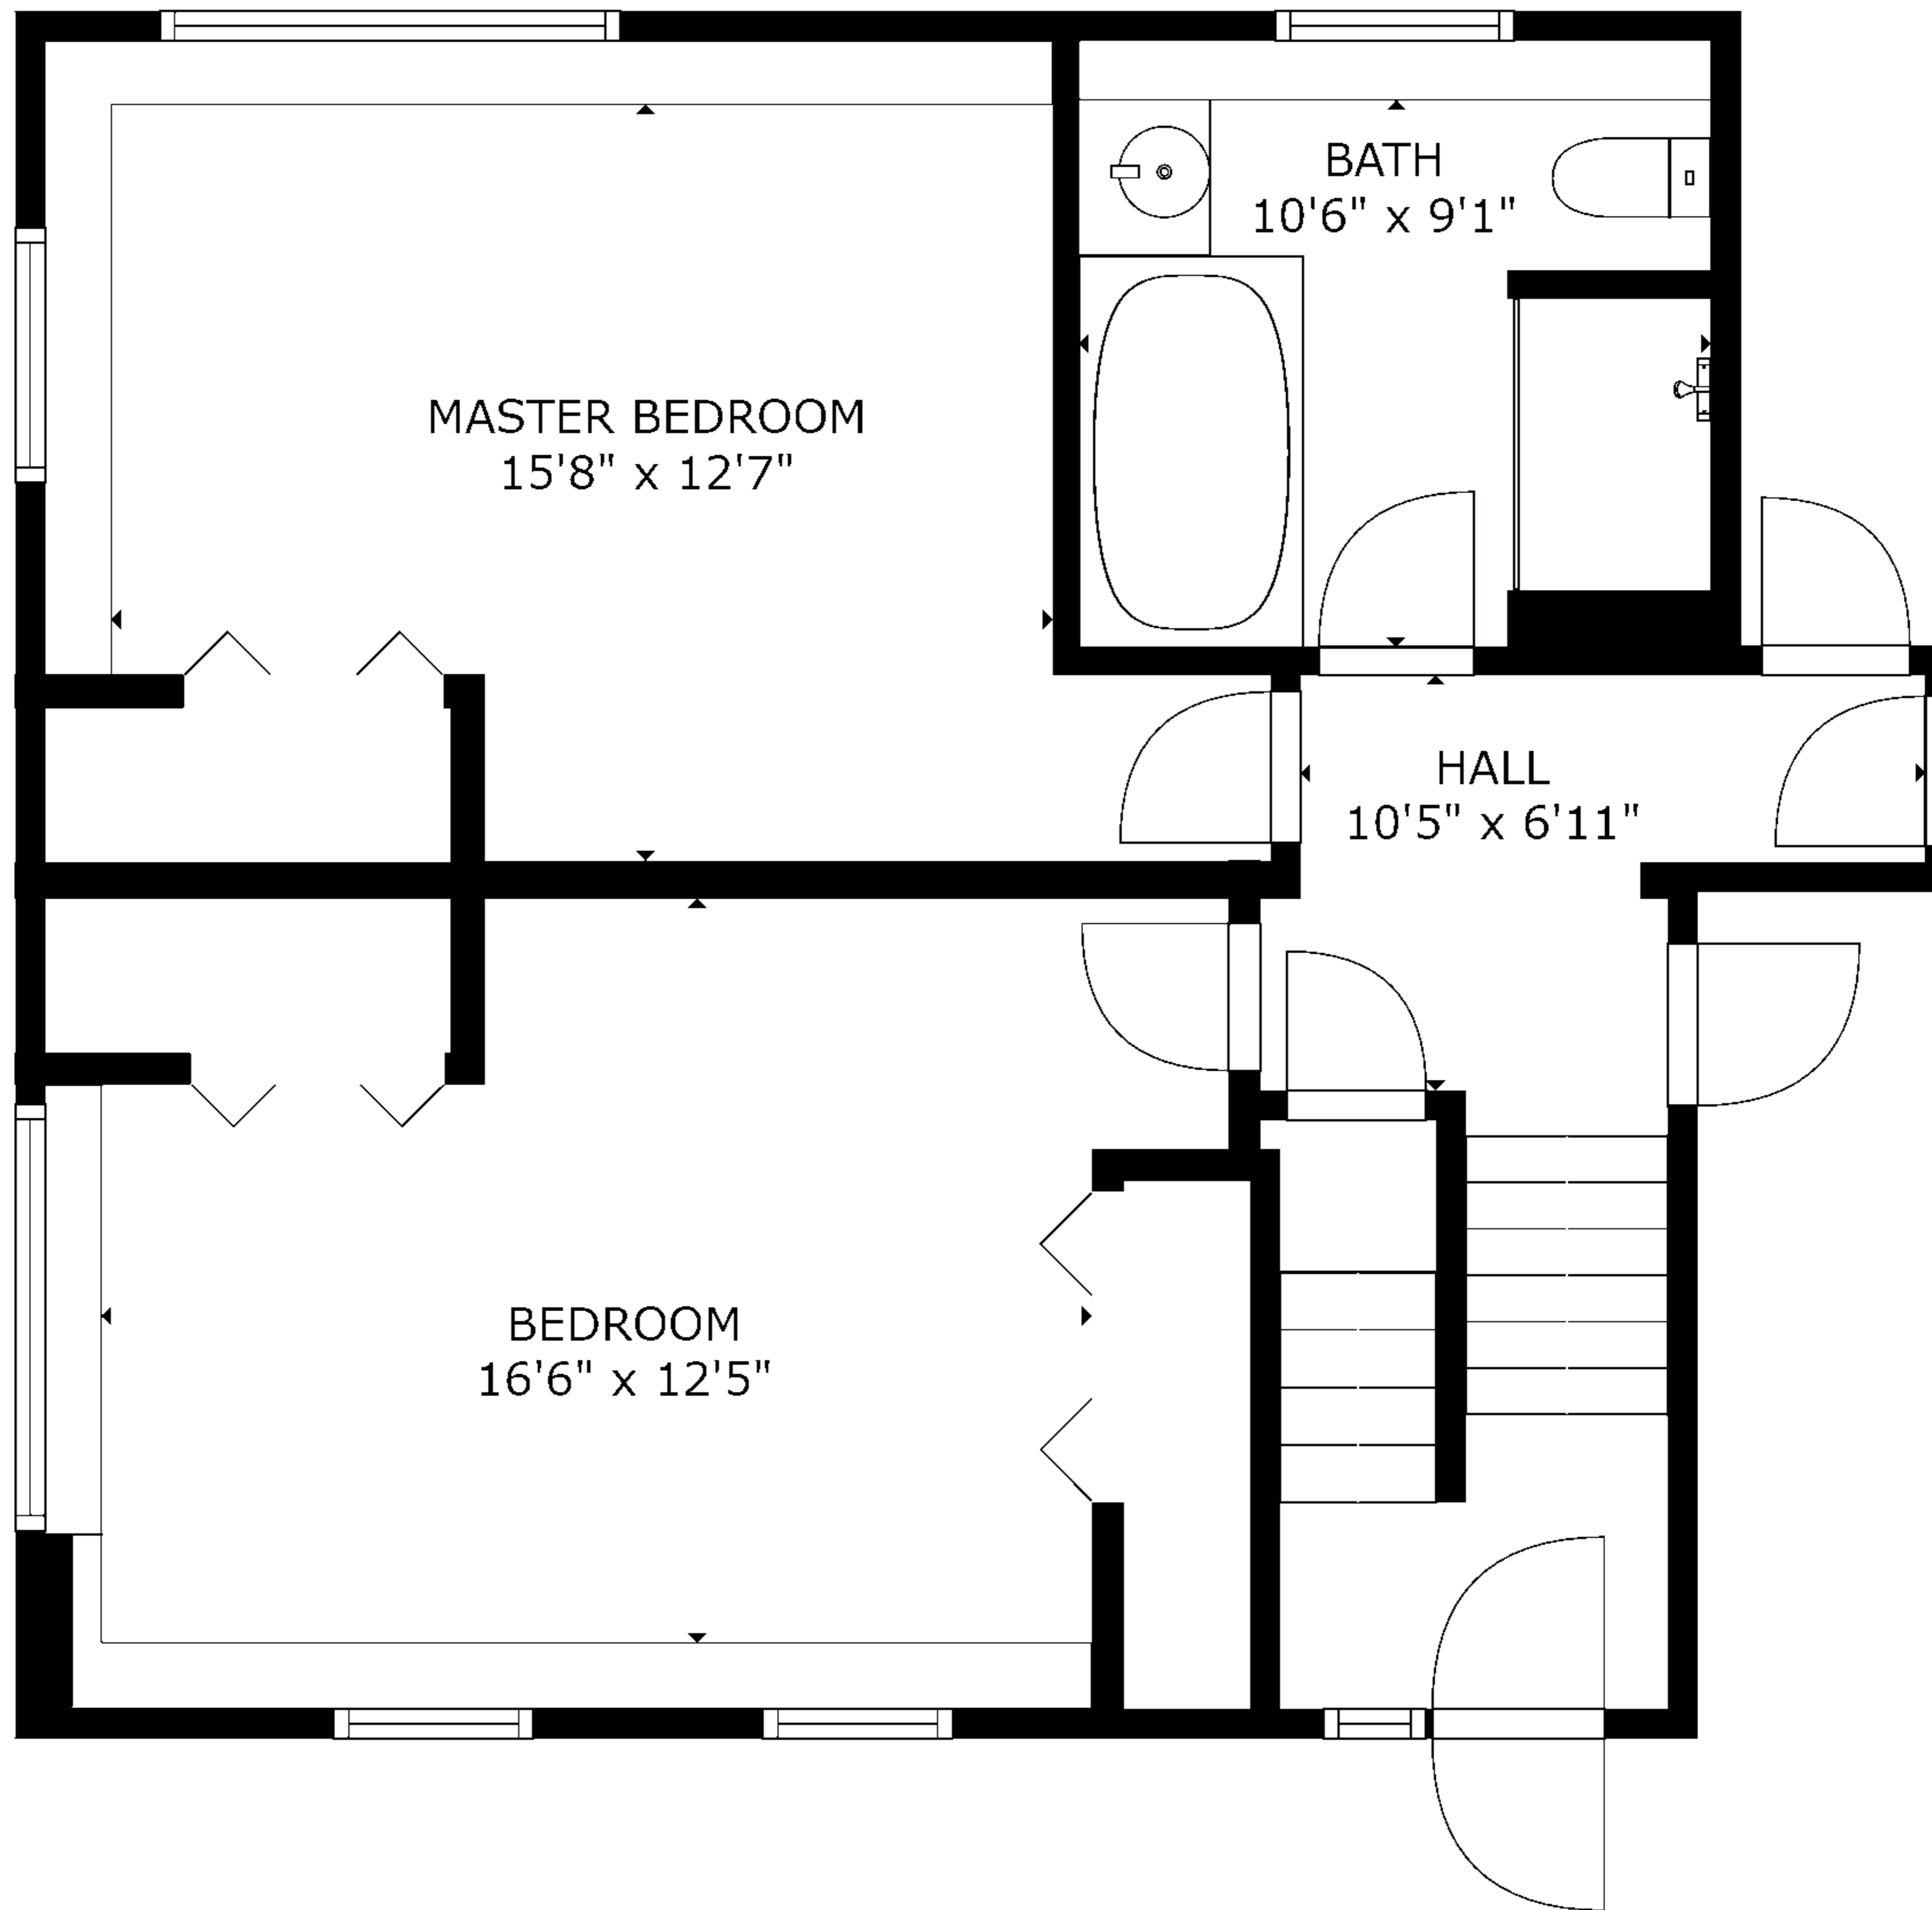

GROSS INTERNAL AREA
 FLOOR 1: 770 sq ft, FLOOR 2: 1581 sq ft
 EXCLUDED AREAS: , DECK: 316 sq ft
 TOTAL: 2351 sq ft

GROSS INTERNAL AREA
FLOOR 1: 770 sq ft, FLOOR 2: 1581 sq ft
EXCLUDED AREAS: , DECK: 316 sq ft
TOTAL: 2351 sq ft

GROSS INTERNAL AREA
 FLOOR 1: 770 sq ft, FLOOR 2: 1581 sq ft
 EXCLUDED AREAS: , DECK: 316 sq ft
 TOTAL: 2351 sq ft
 SIZES AND DIMENSIONS ARE APPROXIMATE, ACTUAL MAY VARY.