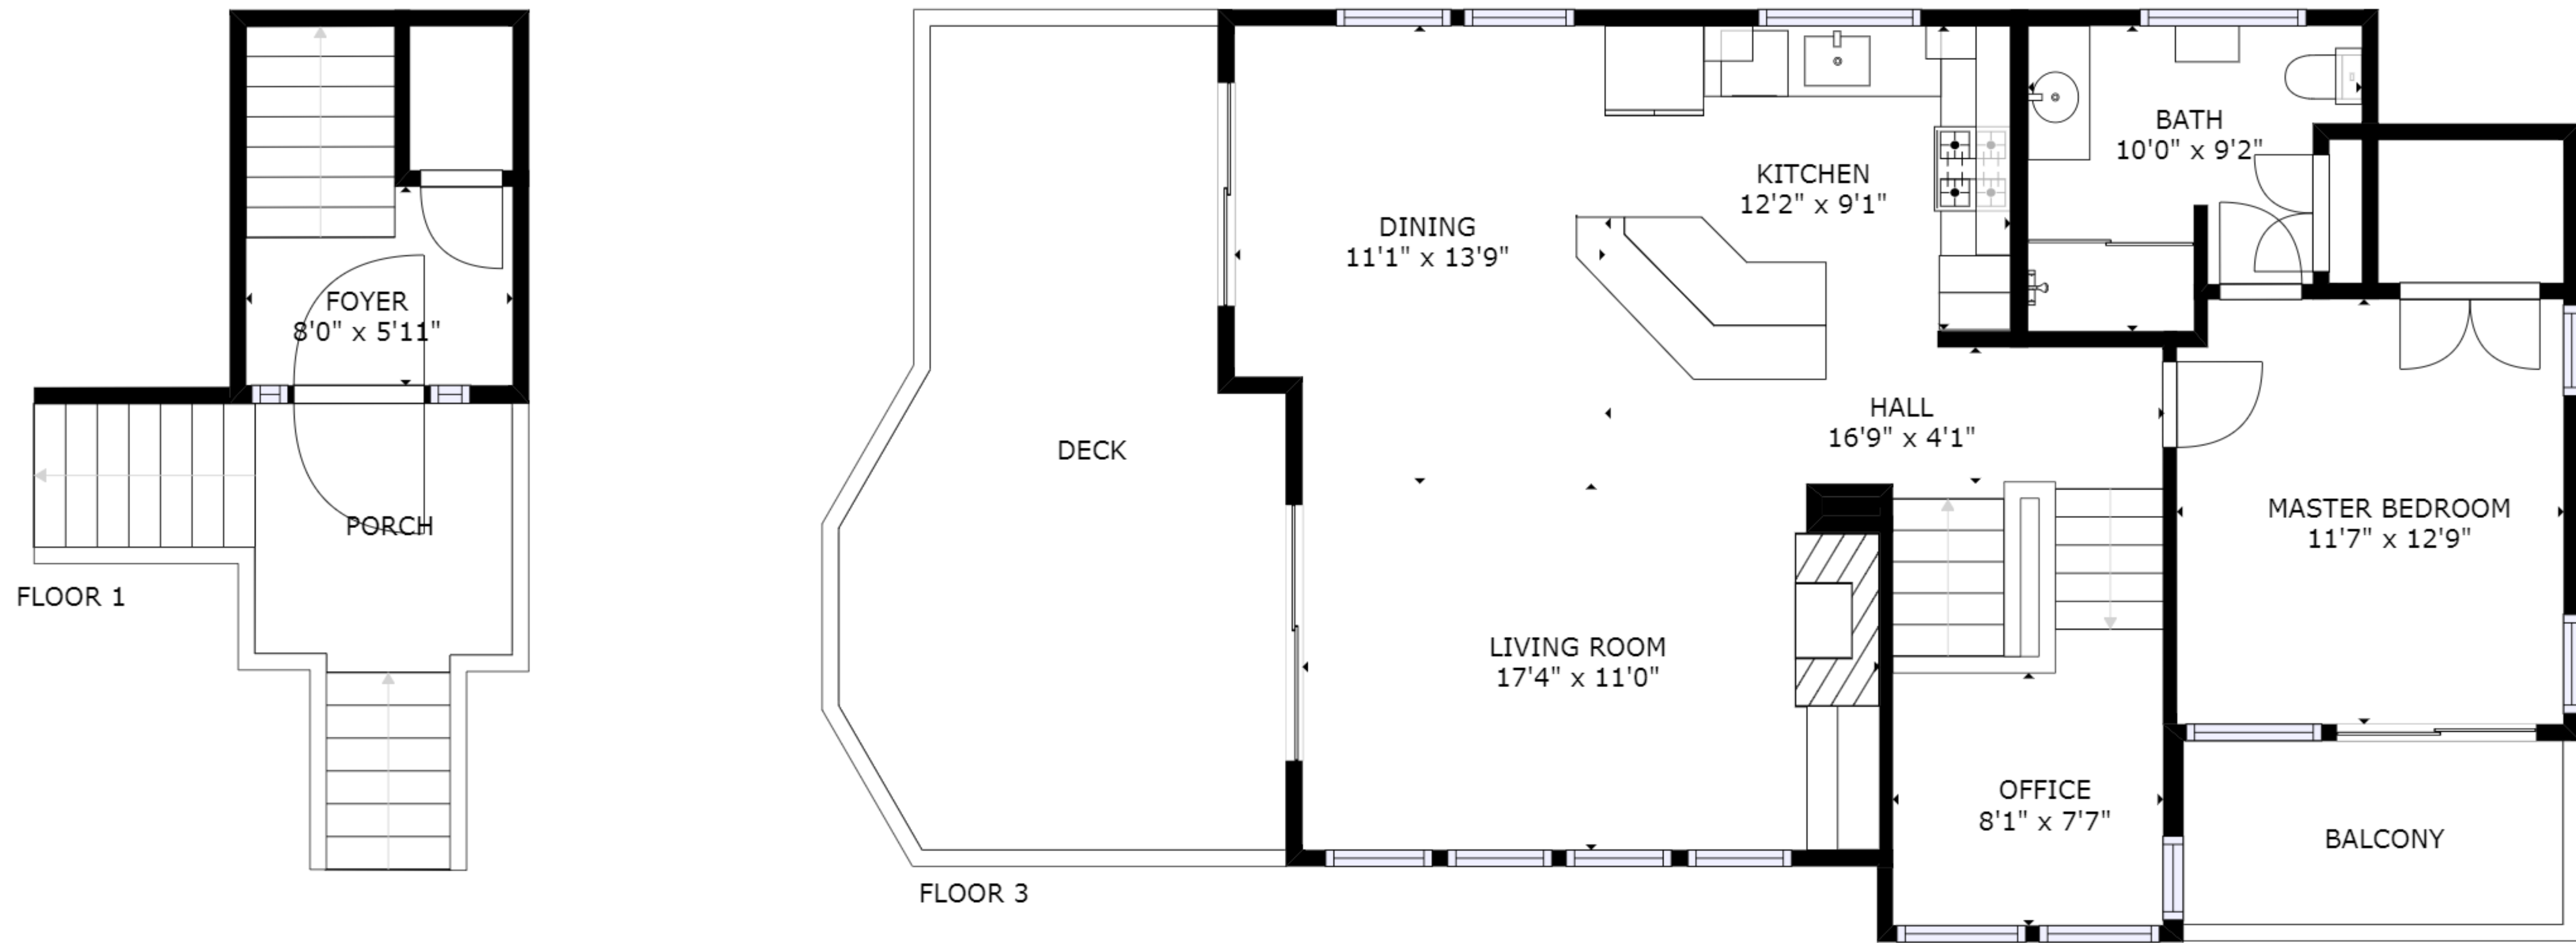

GROSS INTERNAL AREA
 FLOOR 1: 86 sq ft, FLOOR 2: 886 sq ft
 FLOOR 3: 907 sq ft, EXCLUDED AREAS:
 PORCH: 110 sq ft, BALCONY: 126 sq ft
 DECK: 357 sq ft
 TOTAL: 1879 sq ft

GROSS INTERNAL AREA
 FLOOR 1: 86 sq ft, FLOOR 2: 886 sq ft
 FLOOR 3: 907 sq ft, EXCLUDED AREAS:
 PORCH: 110 sq ft, BALCONY: 126 sq ft
 DECK: 357 sq ft
 TOTAL: 1879 sq ft

SIZES AND DIMENSIONS ARE APPROXIMATE, ACTUAL MAY VARY.