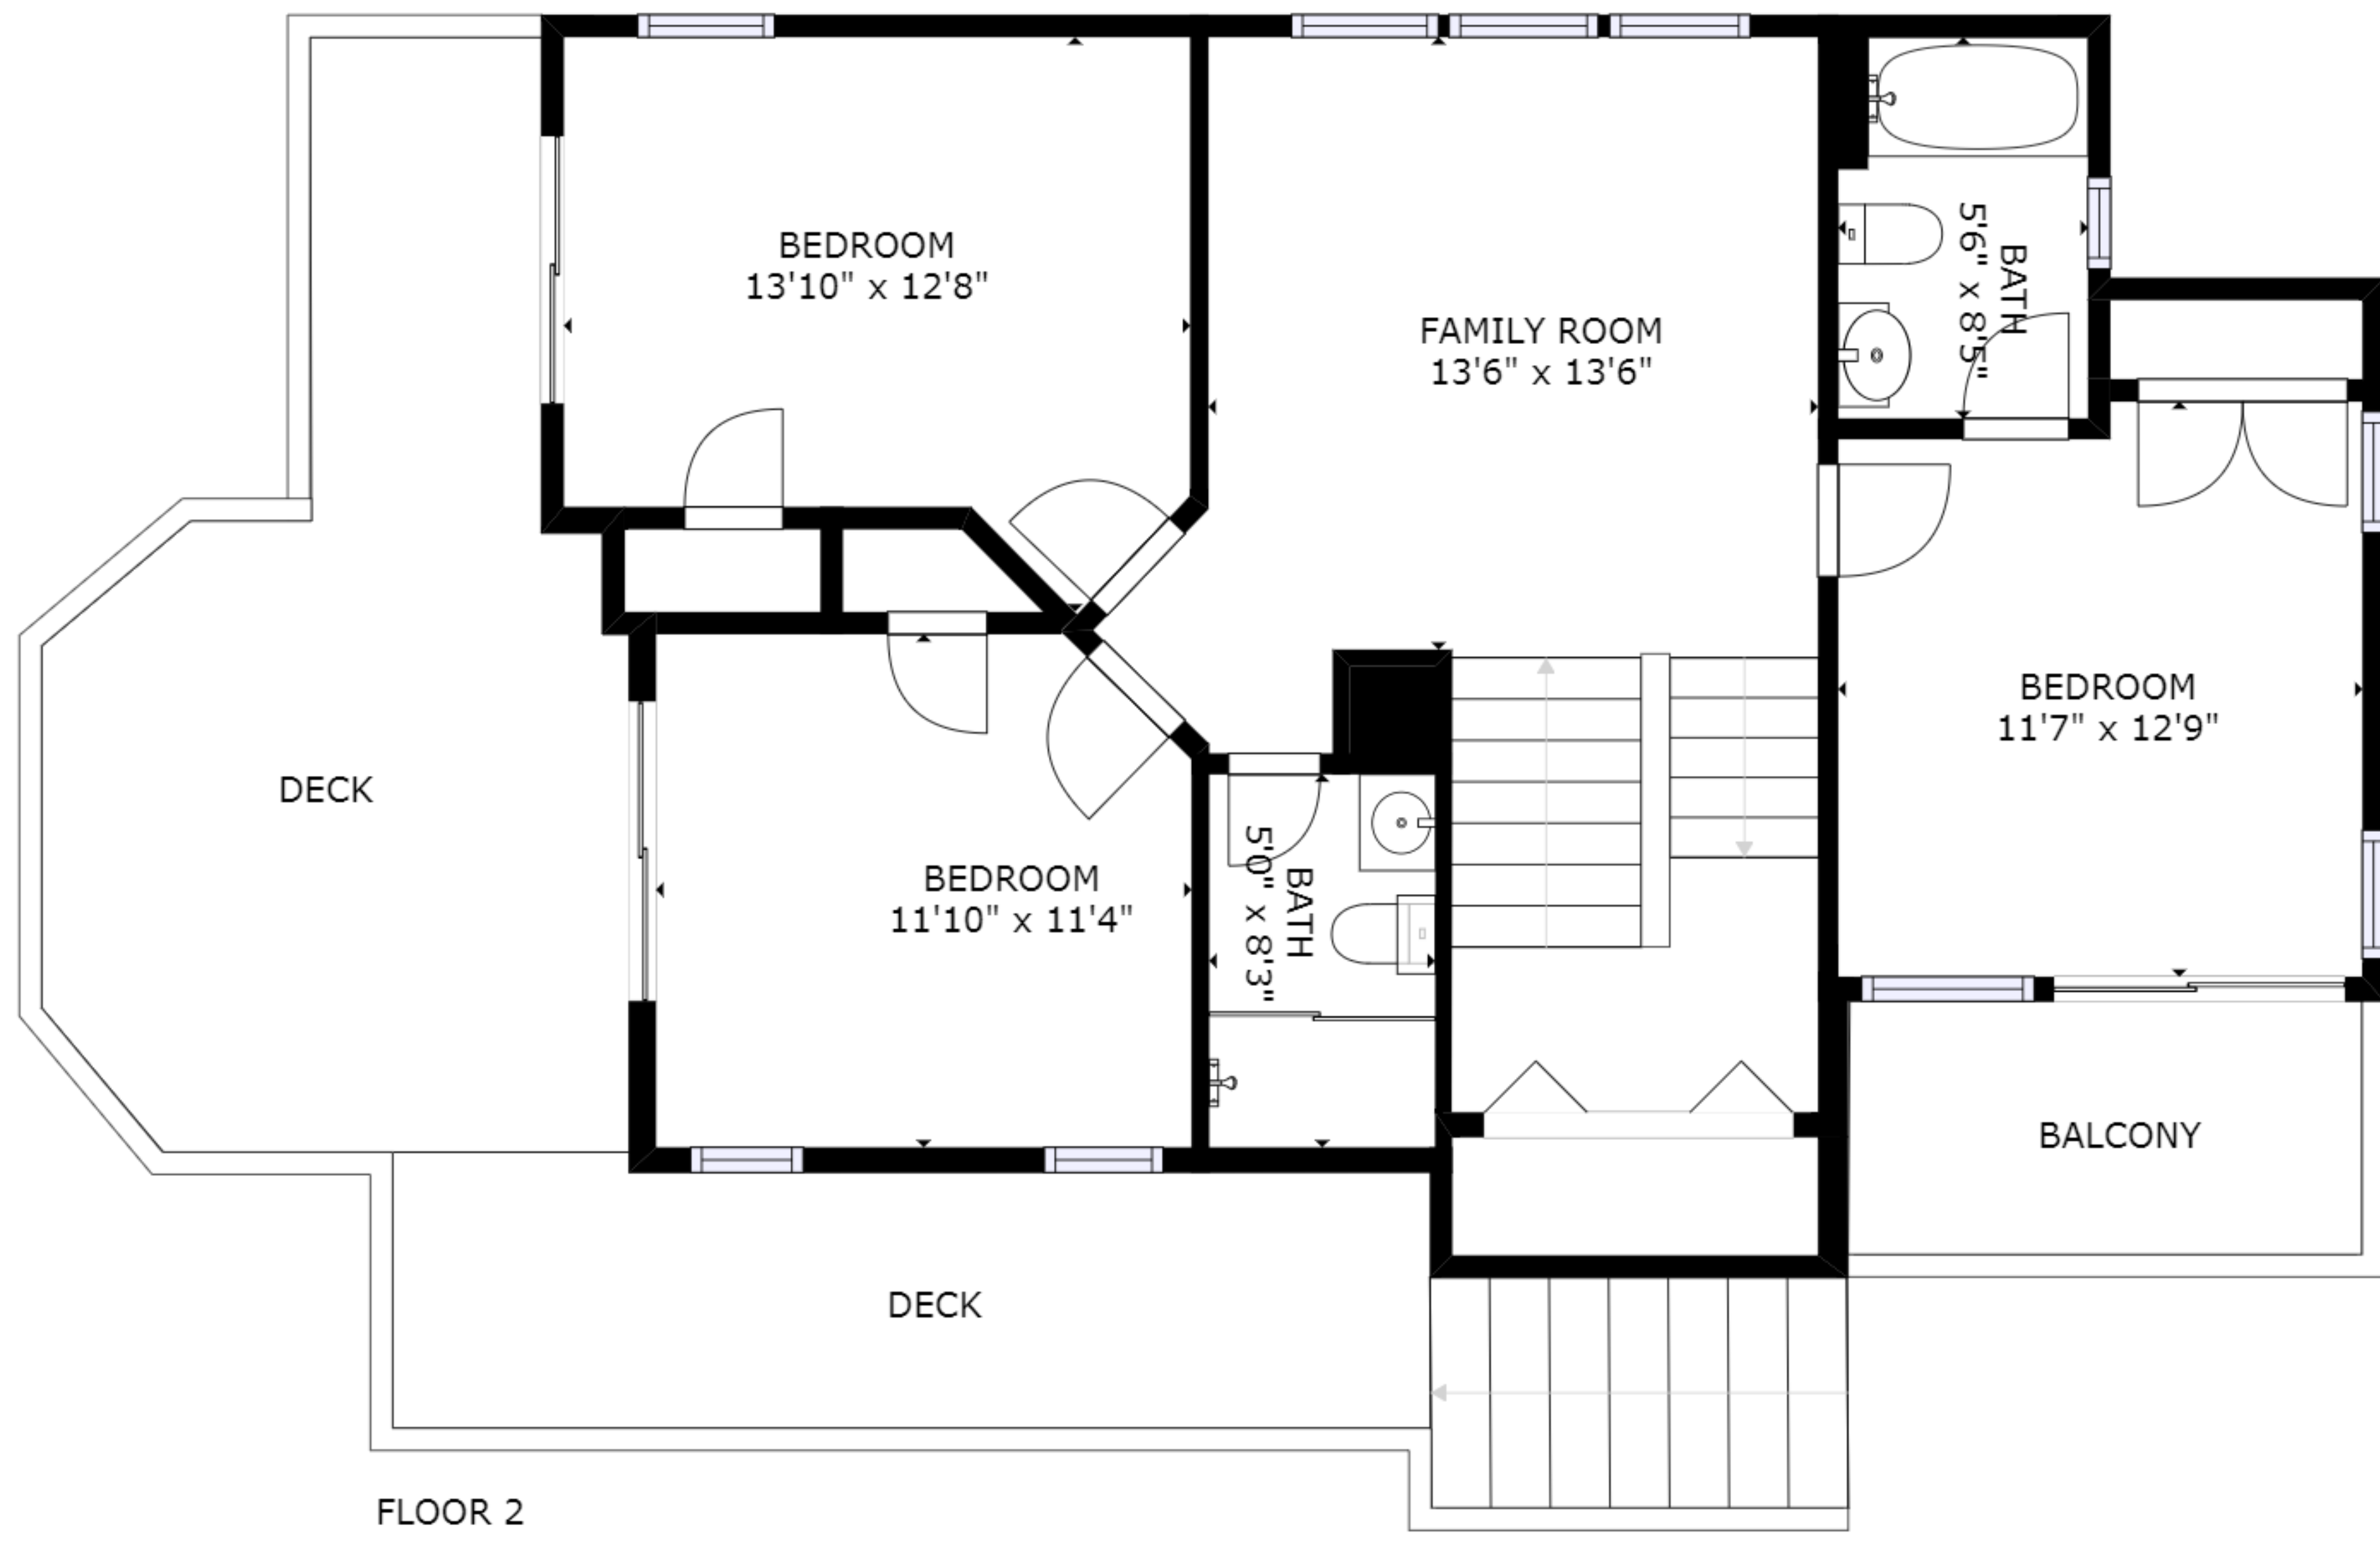

GROSS INTERNAL AREA
 FLOOR 1: 86 sq ft, FLOOR 2: 886 sq ft
 FLOOR 3: 907 sq ft, EXCLUDED AREAS:
 PORCH: 110 sq ft, BALCONY: 126 sq ft
 DECK: 357 sq ft
 TOTAL: 1879 sq ft

GROSS INTERNAL AREA
 FLOOR 1: 86 sq ft, FLOOR 2: 886 sq ft
 FLOOR 3: 907 sq ft, EXCLUDED AREAS:
 PORCH: 110 sq ft, BALCONY: 126 sq ft
 DECK: 357 sq ft
 TOTAL: 1879 sq ft

SIZES AND DIMENSIONS ARE APPROXIMATE, ACTUAL MAY VARY.