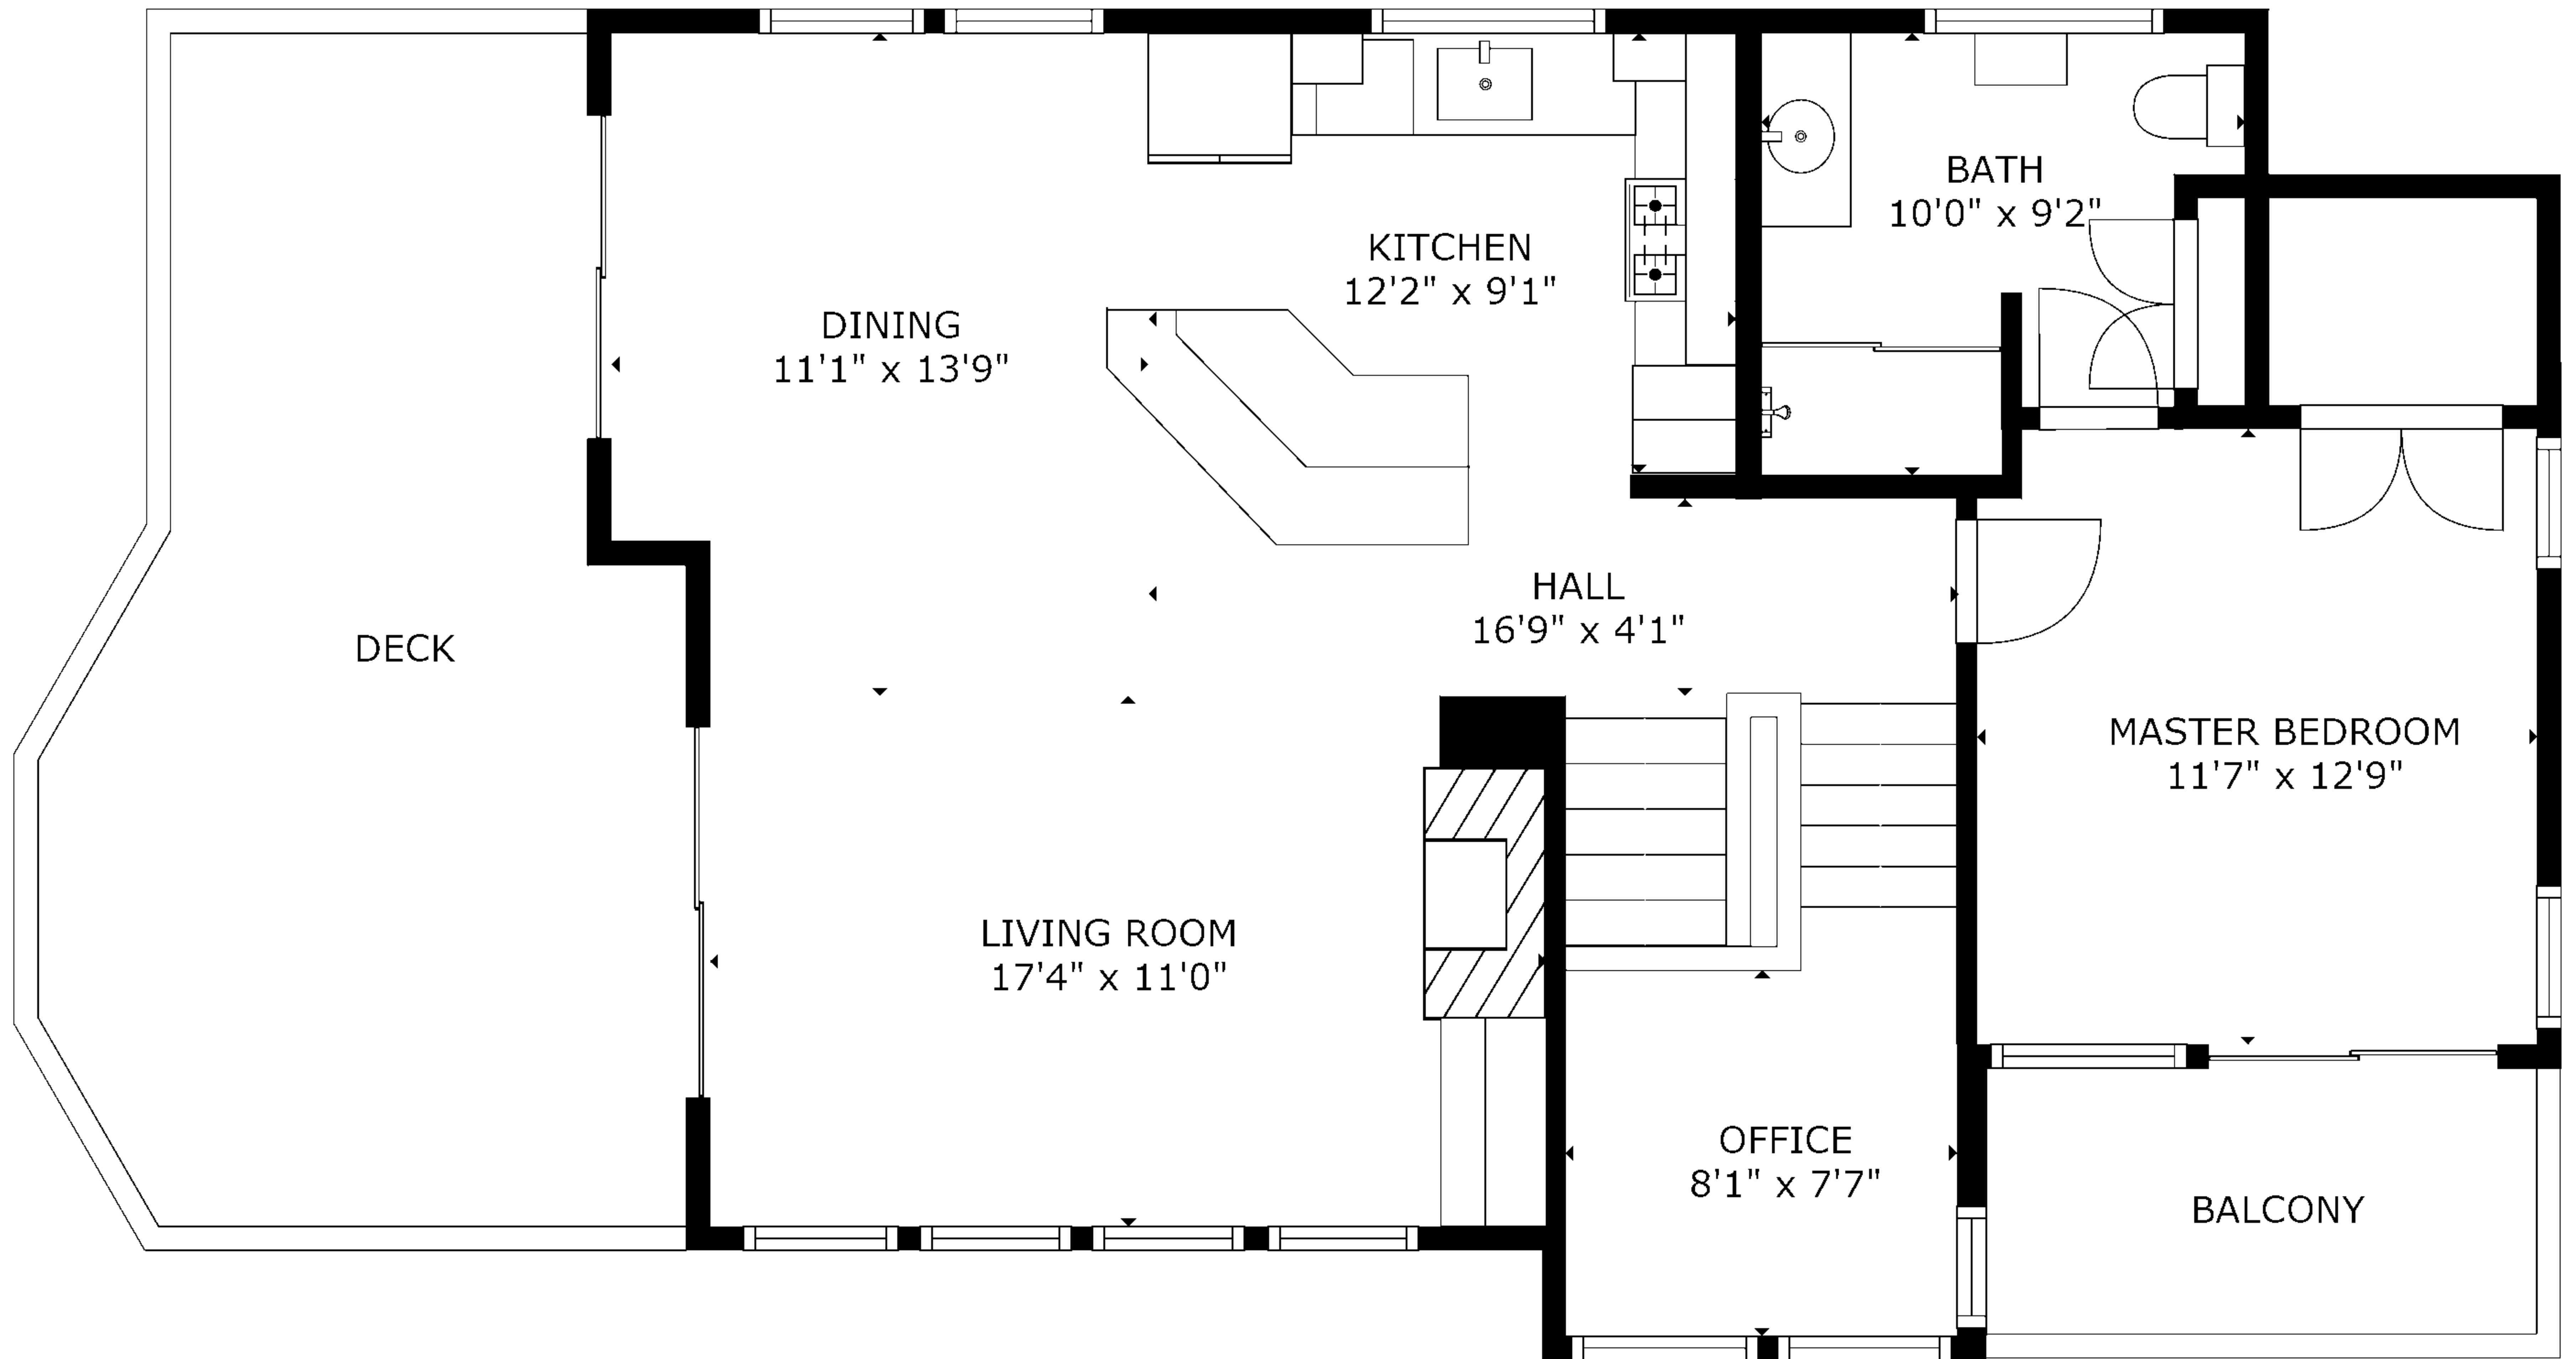

GROSS INTERNAL AREA
 FLOOR 1: 86 sq ft, FLOOR 2: 886 sq ft
 FLOOR 3: 907 sq ft, EXCLUDED AREAS:
 PORCH: 110 sq ft, BALCONY: 126 sq ft
 DECK: 357 sq ft
 TOTAL: 1879 sq ft

GROSS INTERNAL AREA
 FLOOR 1: 86 sq ft, FLOOR 2: 886 sq ft
 FLOOR 3: 907 sq ft, EXCLUDED AREAS:
 PORCH: 110 sq ft, BALCONY: 126 sq ft
 DECK: 357 sq ft
 TOTAL: 1879 sq ft

SIZES AND DIMENSIONS ARE APPROXIMATE, ACTUAL MAY VARY.