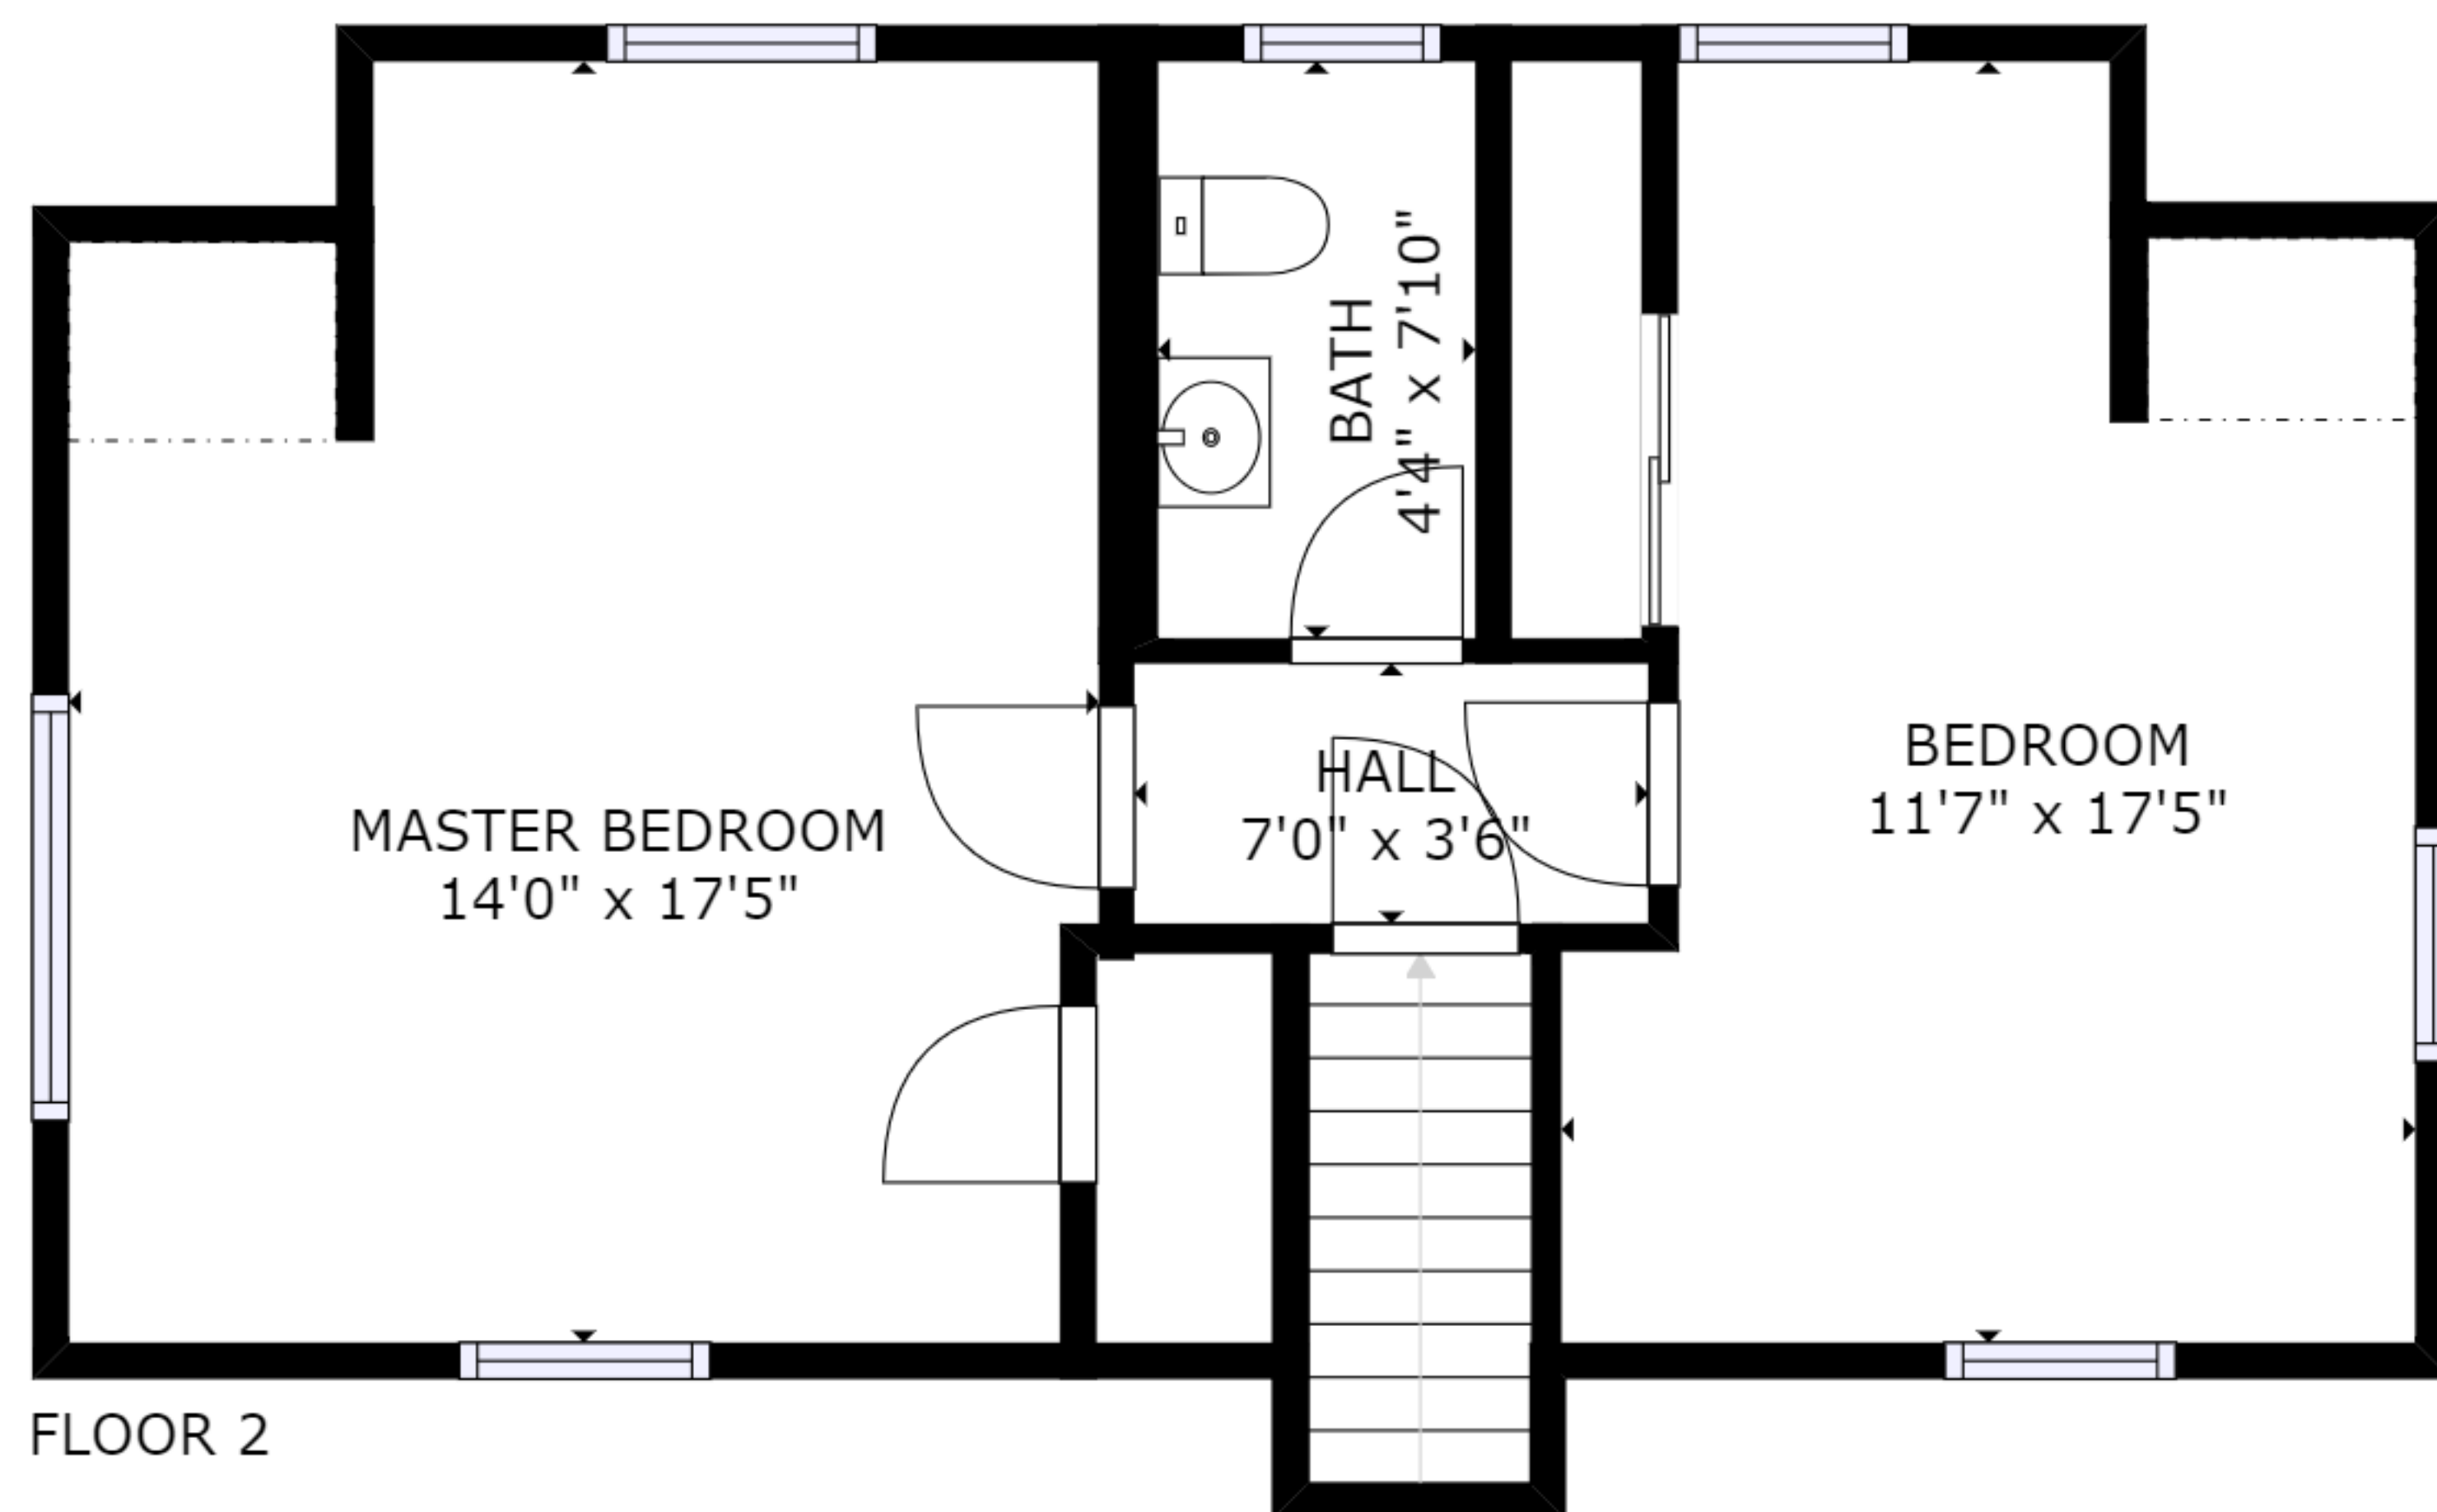

GROSS INTERNAL AREA
 FLOOR 1: 777 sq ft, FLOOR 2: 521 sq ft
 EXCLUDED AREAS: , PORCH: 140 sq ft
 GARAGE: 356 sq ft, REDUCED HEADROOM BELOW 1.5M: 19 sq ft
 TOTAL: 1297 sq ft

MASTER BEDROOM
14'0" x 17'5"

HALL
7'0" x 3'6"

BATH
4'4" x 7'10"

BEDROOM
11'7" x 17'5"

GROSS INTERNAL AREA
 FLOOR 1: 777 sq ft, FLOOR 2: 521 sq ft
 EXCLUDED AREAS: , PORCH: 140 sq ft
 GARAGE: 356 sq ft, REDUCED HEADROOM BELOW 1.5M: 19 sq ft
 TOTAL: 1297 sq ft

GROSS INTERNAL AREA
 FLOOR 1: 777 sq ft, FLOOR 2: 521 sq ft
 EXCLUDED AREAS: , PORCH: 140 sq ft
 GARAGE: 356 sq ft, REDUCED HEADROOM BELOW 1.5M: 19 sq ft
 TOTAL: 1297 sq ft
 SIZES AND DIMENSIONS ARE APPROXIMATE, ACTUAL MAY VARY.