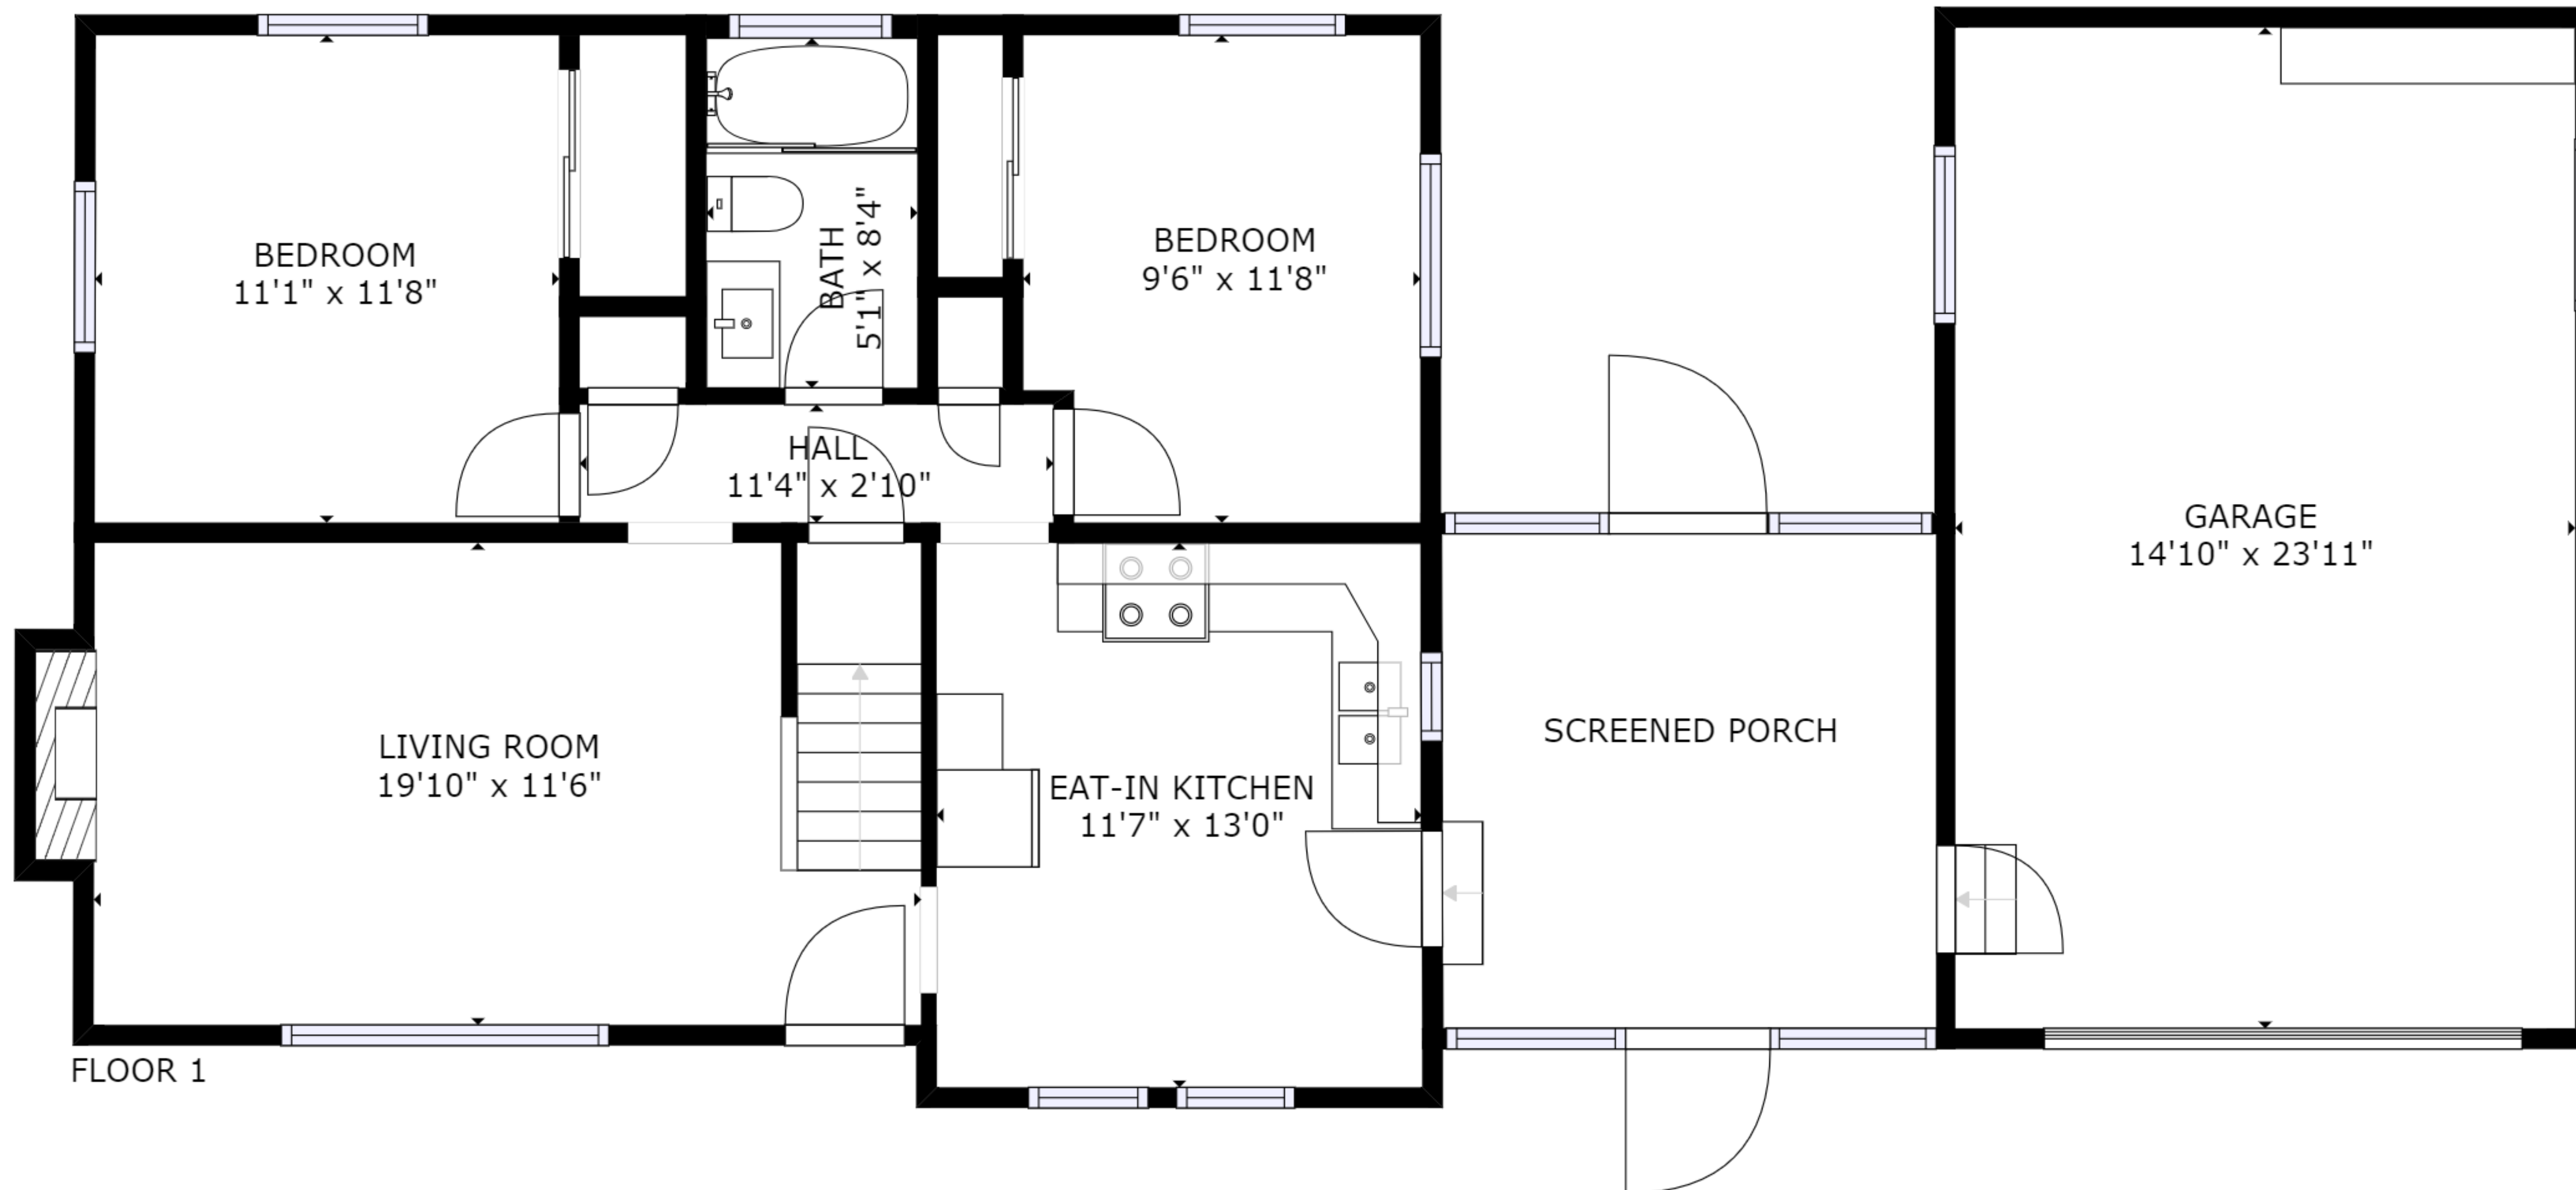

GROSS INTERNAL AREA
 FLOOR 1: 777 sq ft, FLOOR 2: 521 sq ft
 EXCLUDED AREAS: , PORCH: 140 sq ft
 GARAGE: 356 sq ft, REDUCED HEADROOM BELOW 1.5M: 19 sq ft
 TOTAL: 1297 sq ft

MASTER BEDROOM
14'0" x 17'5"

HALL
7'0" x 3'6"

BATH
4'4" x 7'10"

BEDROOM
11'7" x 17'5"

GROSS INTERNAL AREA
 FLOOR 1: 777 sq ft, FLOOR 2: 521 sq ft
 EXCLUDED AREAS: , PORCH: 140 sq ft
 GARAGE: 356 sq ft, REDUCED HEADROOM BELOW 1.5M: 19 sq ft
 TOTAL: 1297 sq ft

GROSS INTERNAL AREA
 FLOOR 1: 777 sq ft, FLOOR 2: 521 sq ft
 EXCLUDED AREAS: , PORCH: 140 sq ft
 GARAGE: 356 sq ft, REDUCED HEADROOM BELOW 1.5M: 19 sq ft
 TOTAL: 1297 sq ft
 SIZES AND DIMENSIONS ARE APPROXIMATE, ACTUAL MAY VARY.