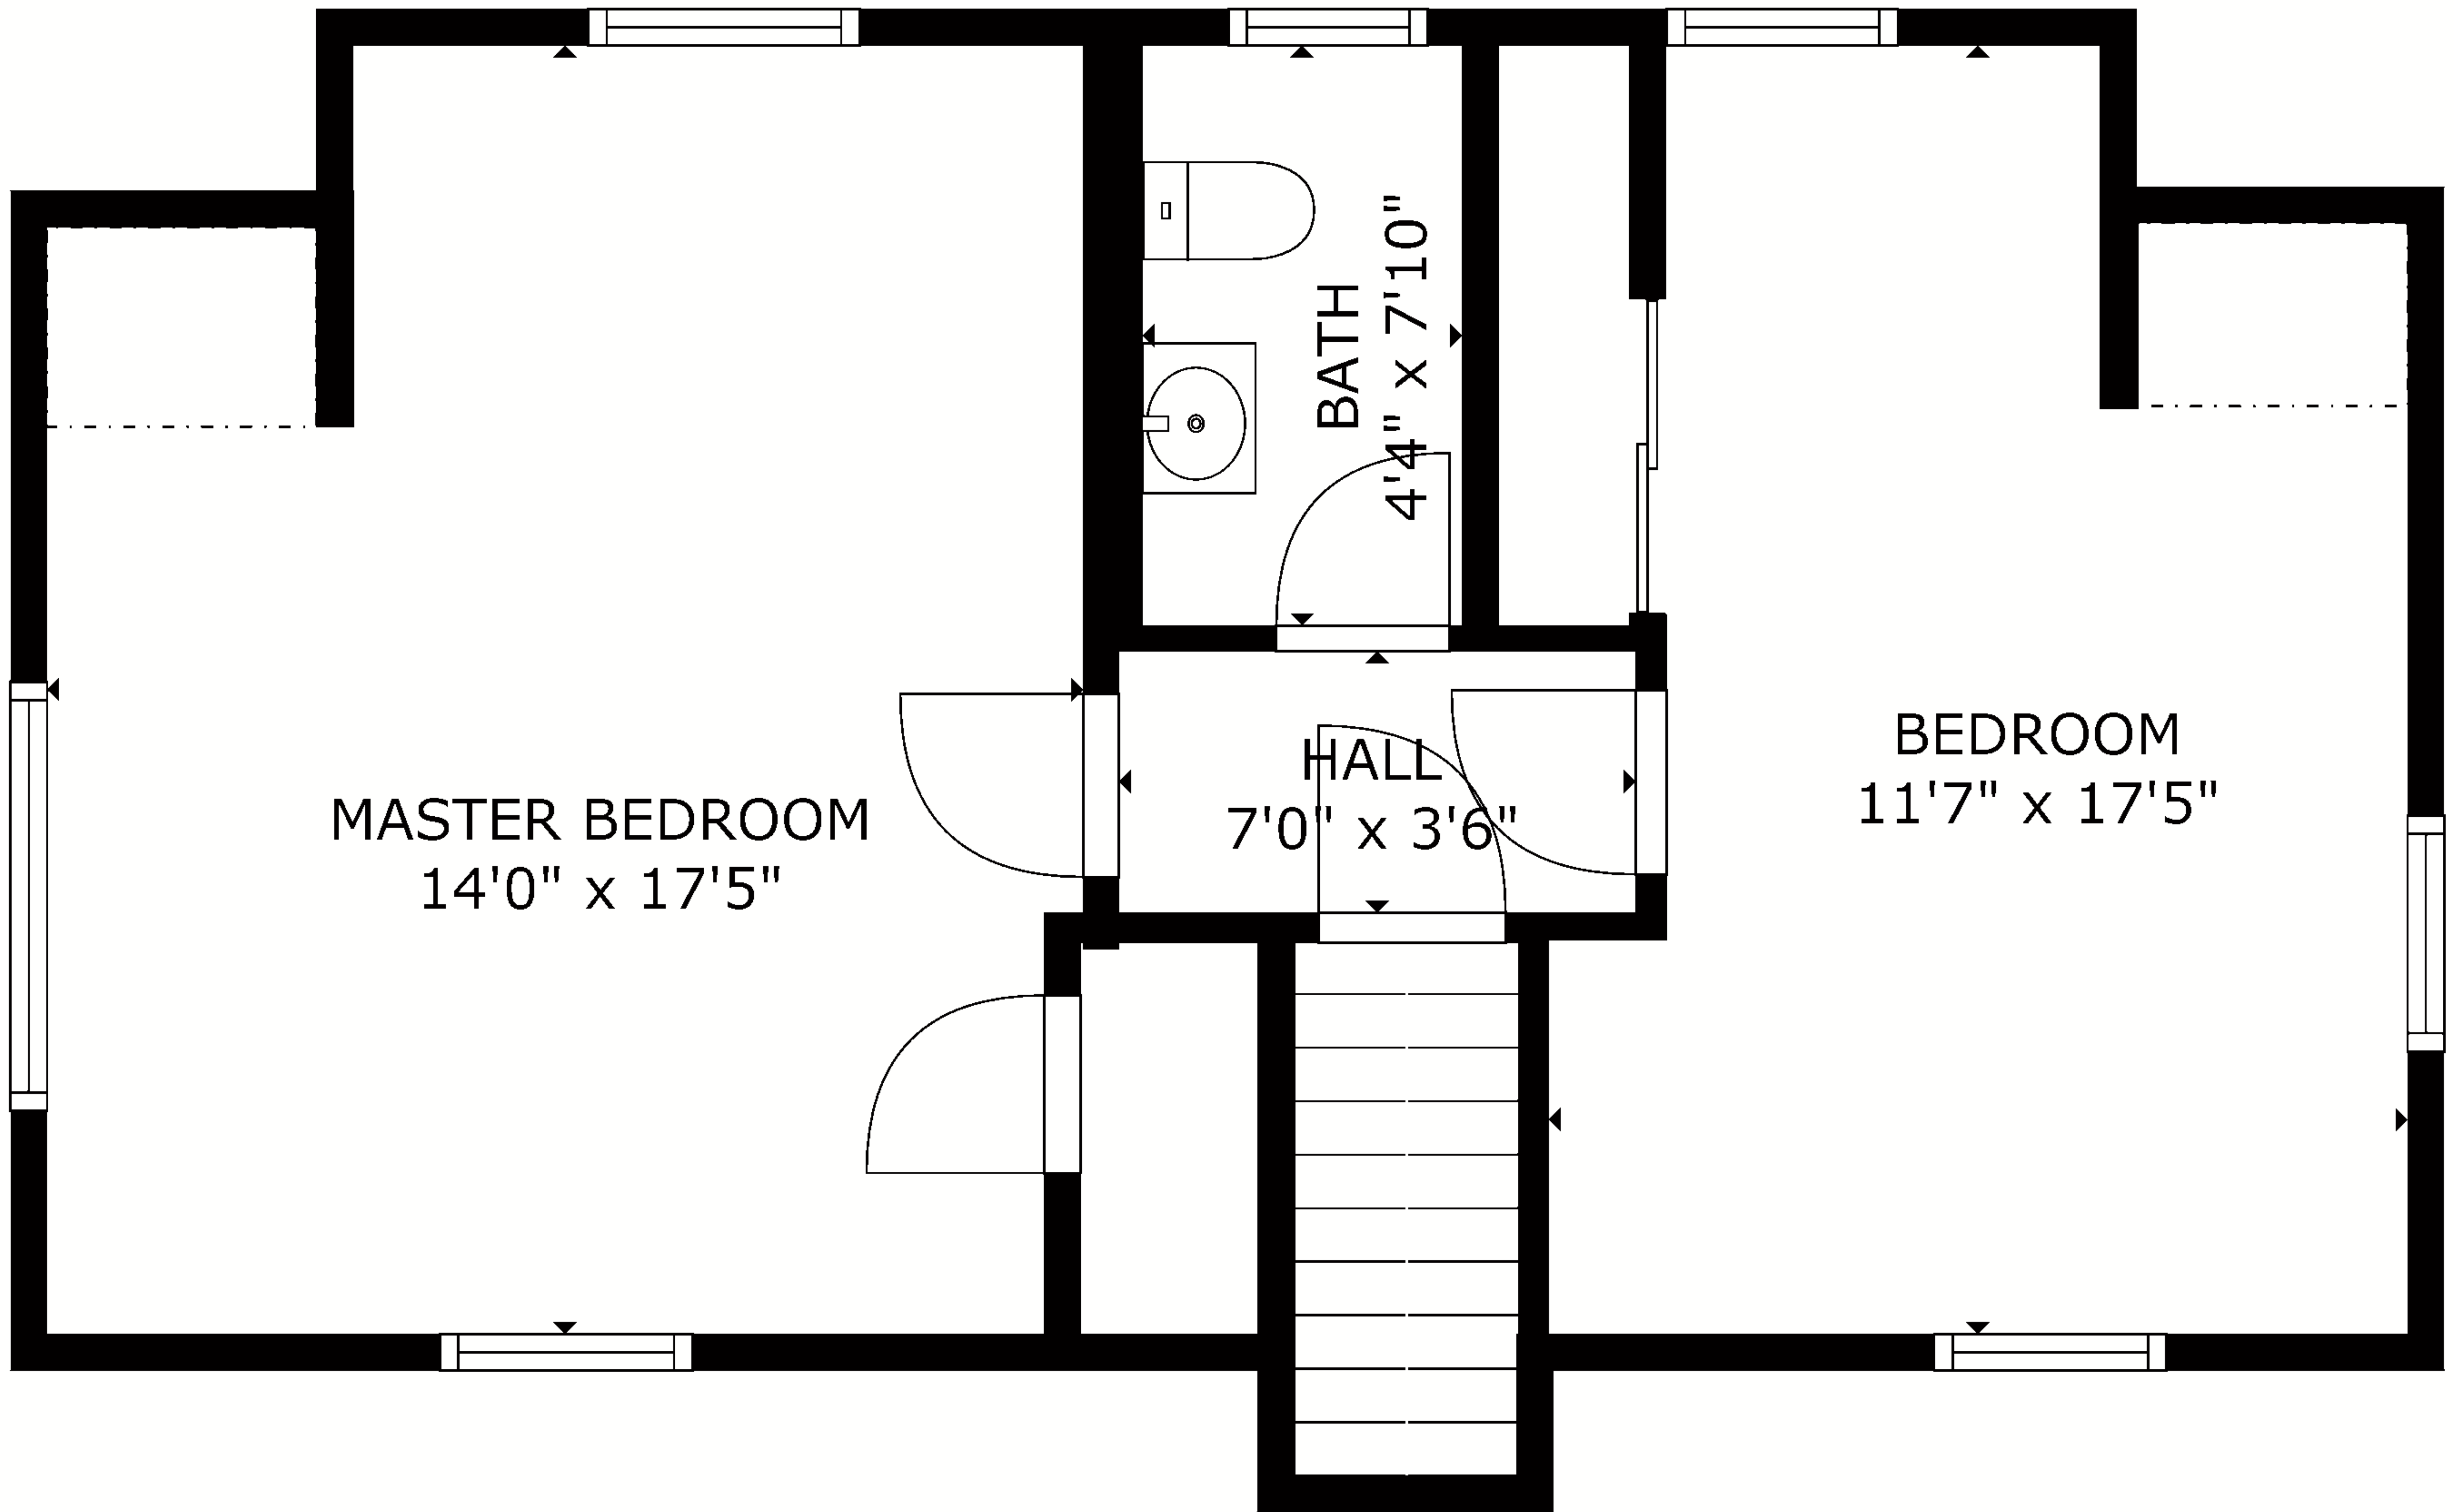

GROSS INTERNAL AREA
 FLOOR 1: 777 sq ft, FLOOR 2: 521 sq ft
 EXCLUDED AREAS: , PORCH: 140 sq ft
 GARAGE: 356 sq ft, REDUCED HEADROOM BELOW 1.5M: 19 sq ft
 TOTAL: 1297 sq ft

MASTER BEDROOM
14'0" x 17'5"

HALL
7'0" x 3'6"

BATH
4'4" x 7'10"

BEDROOM
11'7" x 17'5"

GROSS INTERNAL AREA
 FLOOR 1: 777 sq ft, FLOOR 2: 521 sq ft
 EXCLUDED AREAS: , PORCH: 140 sq ft
 GARAGE: 356 sq ft, REDUCED HEADROOM BELOW 1.5M: 19 sq ft
 TOTAL: 1297 sq ft

GROSS INTERNAL AREA
 FLOOR 1: 777 sq ft, FLOOR 2: 521 sq ft
 EXCLUDED AREAS: , PORCH: 140 sq ft
 GARAGE: 356 sq ft, REDUCED HEADROOM BELOW 1.5M: 19 sq ft
 TOTAL: 1297 sq ft
 SIZES AND DIMENSIONS ARE APPROXIMATE, ACTUAL MAY VARY.