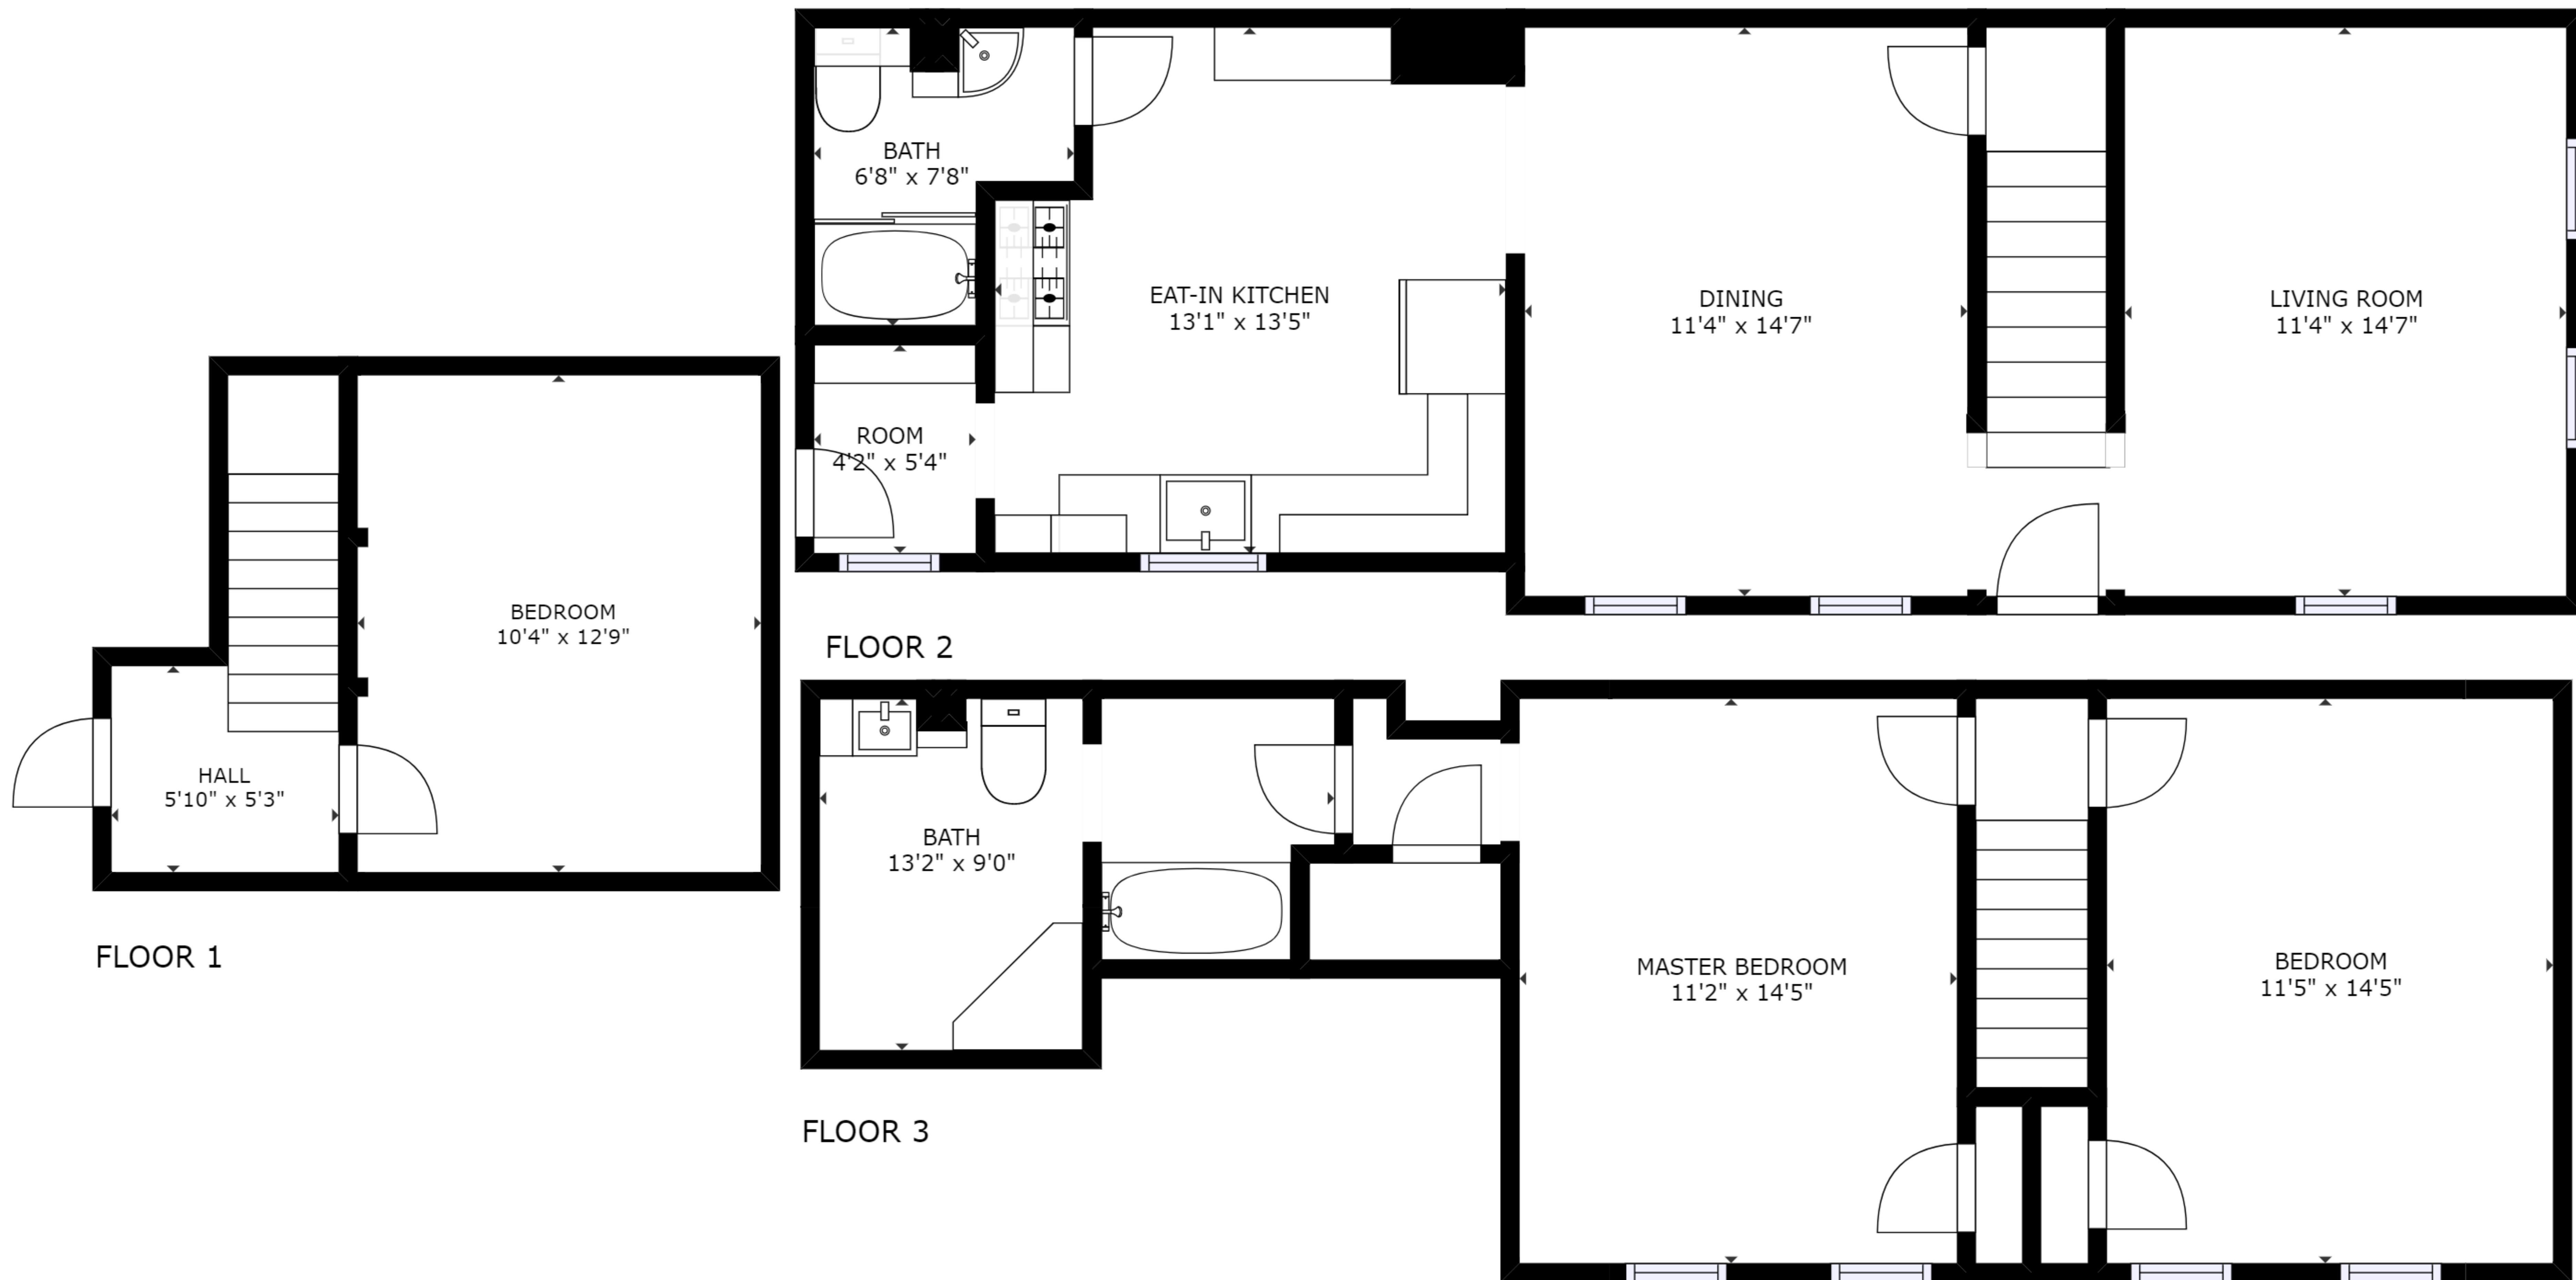

GROSS INTERNAL AREA
FLOOR 1 : 189 sq ft, FLOOR 2 : 633 sq ft
FLOOR 3 : 515 sq ft
TOTAL: 1337 sq ft

GROSS INTERNAL AREA
FLOOR 1 : 189 sq ft, FLOOR 2 : 633 sq ft
FLOOR 3 : 515 sq ft
TOTAL: 1337 sq ft

GROSS INTERNAL AREA
FLOOR 1 : 189 sq ft, FLOOR 2 : 633 sq ft
FLOOR 3 : 515 sq ft
TOTAL: 1337 sq ft

FLOOR 1

FLOOR 2

FLOOR 3

GROSS INTERNAL AREA
 FLOOR 1 : 189 sq ft, FLOOR 2 : 633 sq ft
 FLOOR 3 : 515 sq ft
 TOTAL: 1337 sq ft

SIZES AND DIMENSIONS ARE APPROXIMATE, ACTUAL MAY VARY.