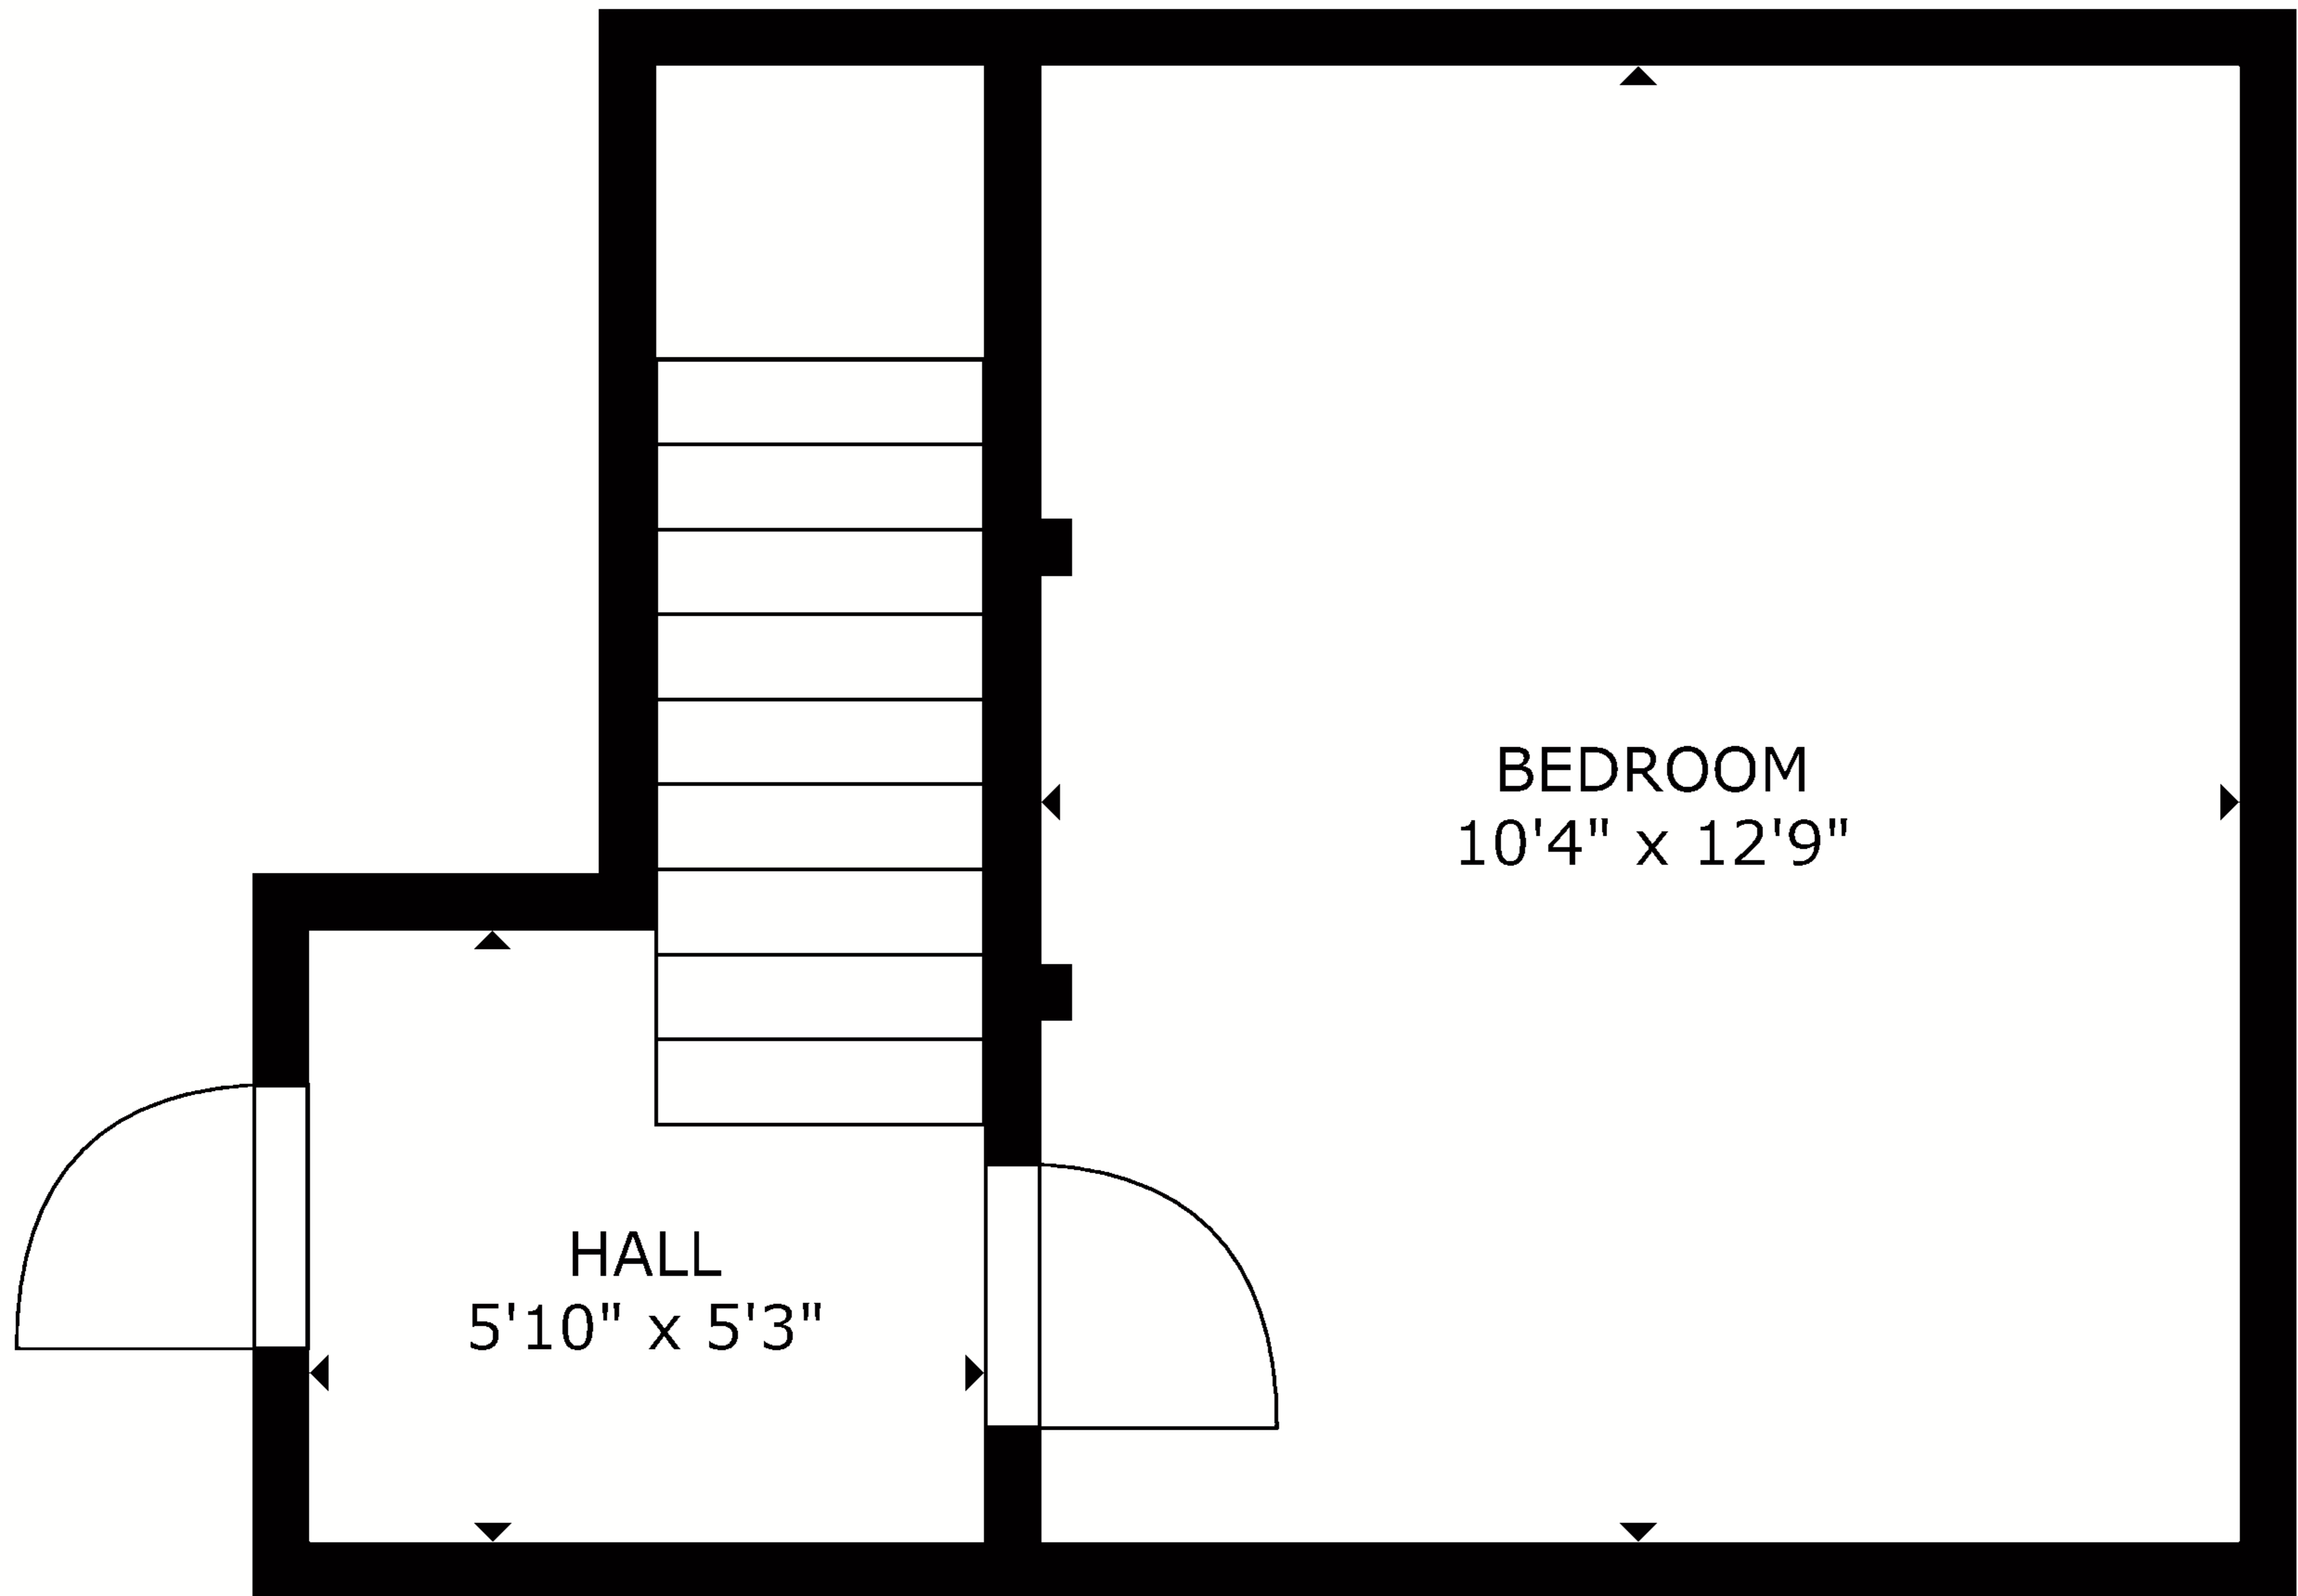

GROSS INTERNAL AREA
FLOOR 1 : 189 sq ft, FLOOR 2 : 633 sq ft
FLOOR 3 : 515 sq ft
TOTAL: 1337 sq ft

GROSS INTERNAL AREA
FLOOR 1 : 189 sq ft, FLOOR 2 : 633 sq ft
FLOOR 3 : 515 sq ft
TOTAL: 1337 sq ft

GROSS INTERNAL AREA
FLOOR 1 : 189 sq ft, FLOOR 2 : 633 sq ft
FLOOR 3 : 515 sq ft
TOTAL: 1337 sq ft

FLOOR 1

FLOOR 2

FLOOR 3

GROSS INTERNAL AREA
 FLOOR 1 : 189 sq ft, FLOOR 2 : 633 sq ft
 FLOOR 3 : 515 sq ft
 TOTAL: 1337 sq ft

SIZES AND DIMENSIONS ARE APPROXIMATE, ACTUAL MAY VARY.