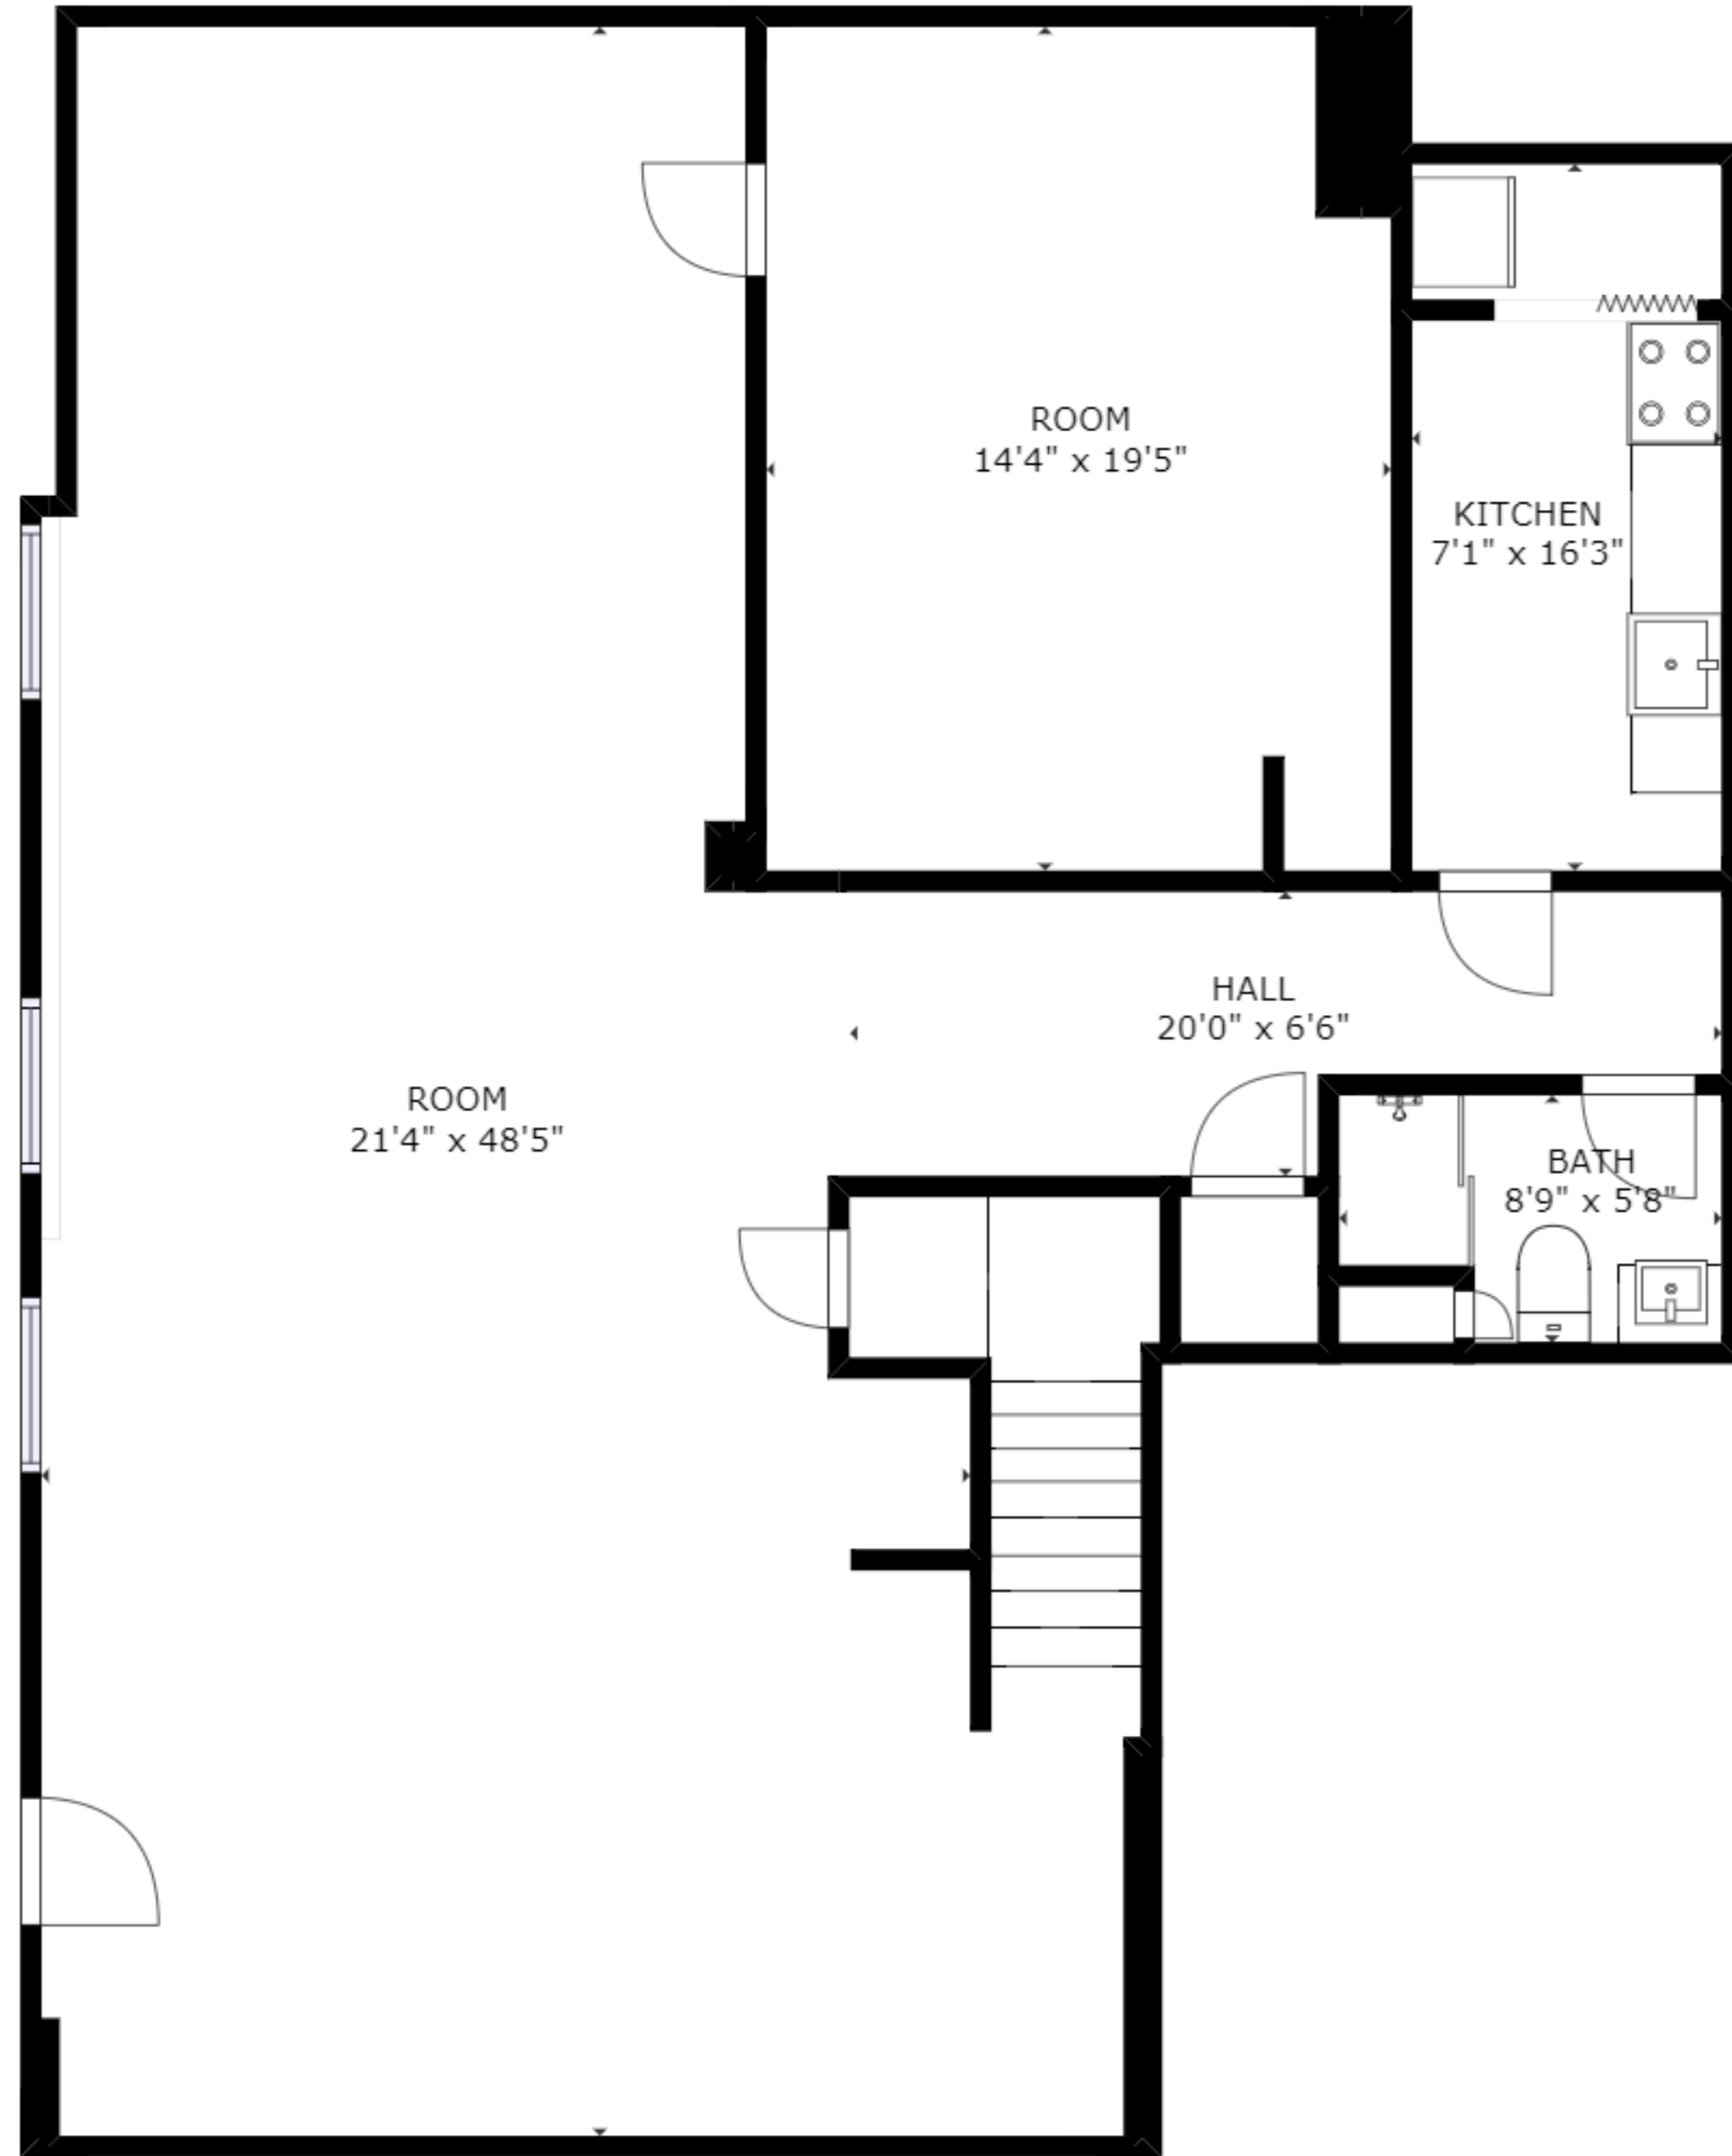

GROSS INTERNAL AREA
 FLOOR 1 : 1593 sq ft, FLOOR 2 : 1852 sq ft
 FLOOR 3 : 1590 sq ft
 TOTAL: 5036 sq ft

GROSS INTERNAL AREA
 FLOOR 1 : 1593 sq ft, FLOOR 2 : 1852 sq ft
 FLOOR 3 : 1590 sq ft
 TOTAL: 5036 sq ft

GROSS INTERNAL AREA
FLOOR 1 : 1593 sq ft, FLOOR 2 : 1852 sq ft
FLOOR 3 : 1590 sq ft
TOTAL: 5036 sq ft

FLOOR 1

FLOOR 2

FLOOR 3

GROSS INTERNAL AREA
 FLOOR 1 : 1593 sq ft, FLOOR 2 : 1852 sq ft
 FLOOR 3 : 1590 sq ft
 TOTAL: 5036 sq ft

SIZES AND DIMENSIONS ARE APPROXIMATE, ACTUAL MAY VARY.