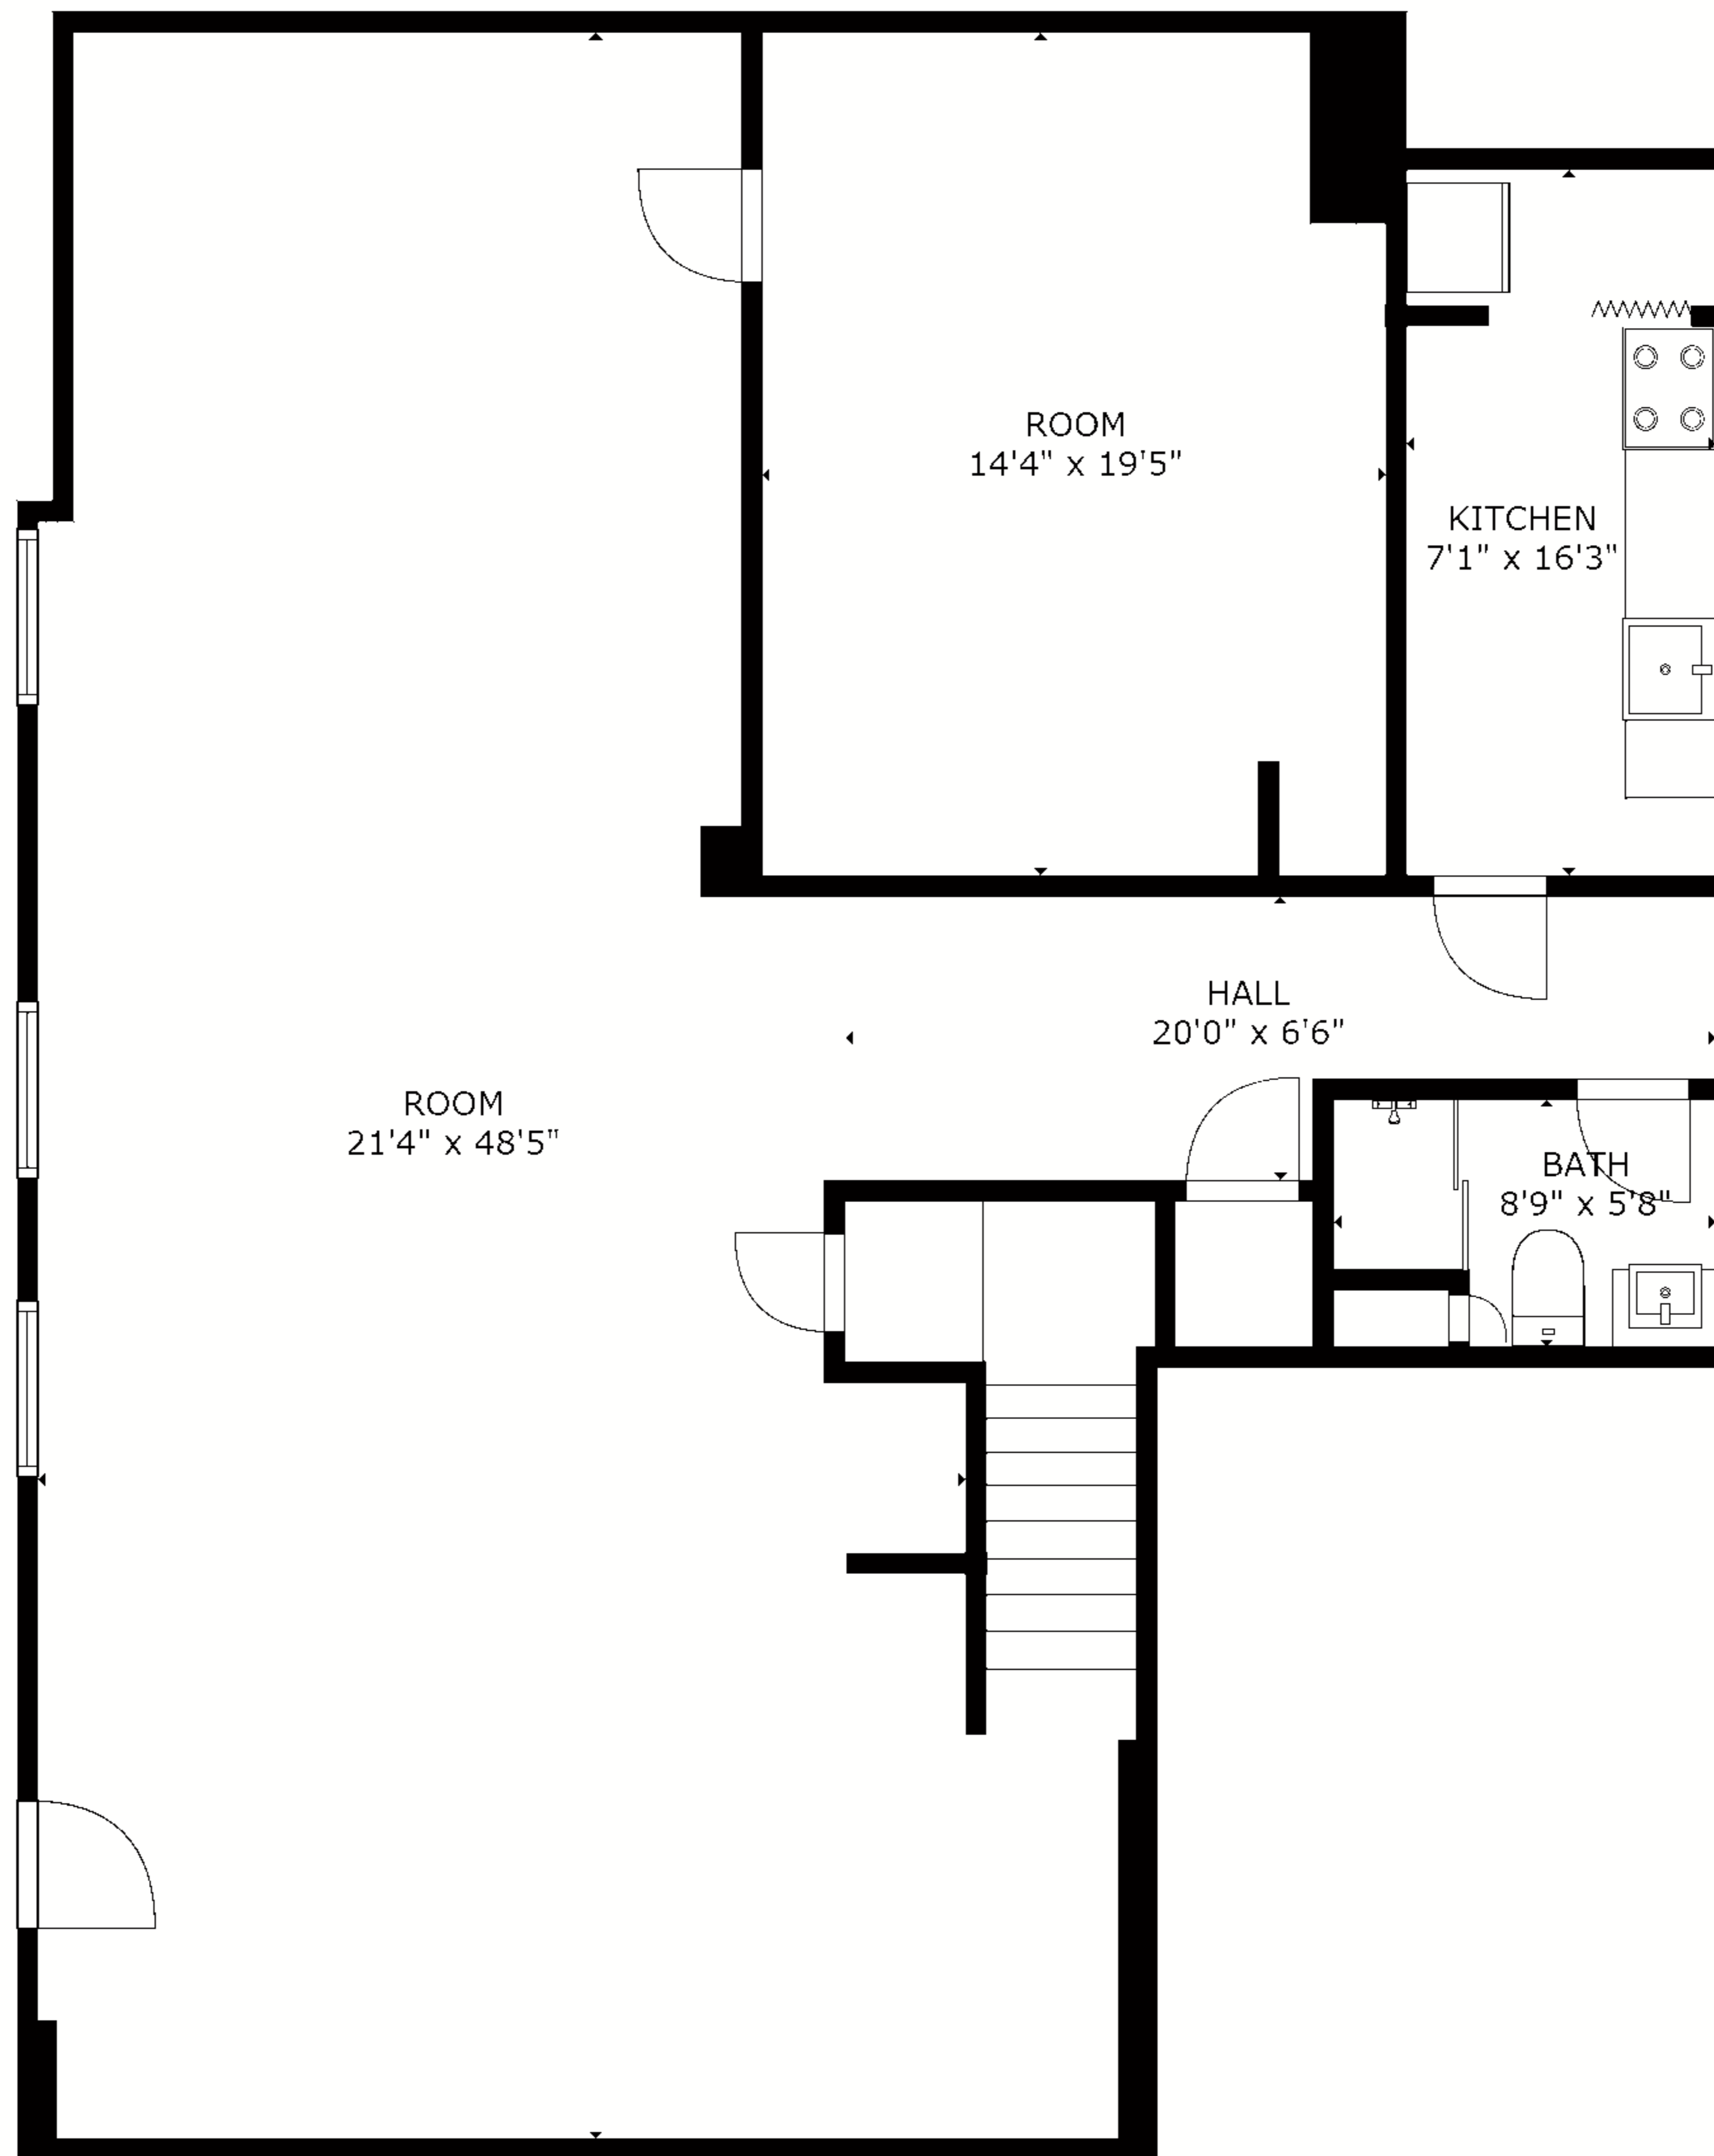

GROSS INTERNAL AREA
 FLOOR 1 : 1593 sq ft, FLOOR 2 : 1852 sq ft
 FLOOR 3 : 1590 sq ft
 TOTAL: 5036 sq ft

GROSS INTERNAL AREA
 FLOOR 1 : 1593 sq ft, FLOOR 2 : 1852 sq ft
 FLOOR 3 : 1590 sq ft
 TOTAL: 5036 sq ft

GROSS INTERNAL AREA
FLOOR 1 : 1593 sq ft, FLOOR 2 : 1852 sq ft
FLOOR 3 : 1590 sq ft
TOTAL: 5036 sq ft

FLOOR 1

FLOOR 2

FLOOR 3

GROSS INTERNAL AREA
 FLOOR 1 : 1593 sq ft, FLOOR 2 : 1852 sq ft
 FLOOR 3 : 1590 sq ft
 TOTAL: 5036 sq ft

SIZES AND DIMENSIONS ARE APPROXIMATE, ACTUAL MAY VARY.