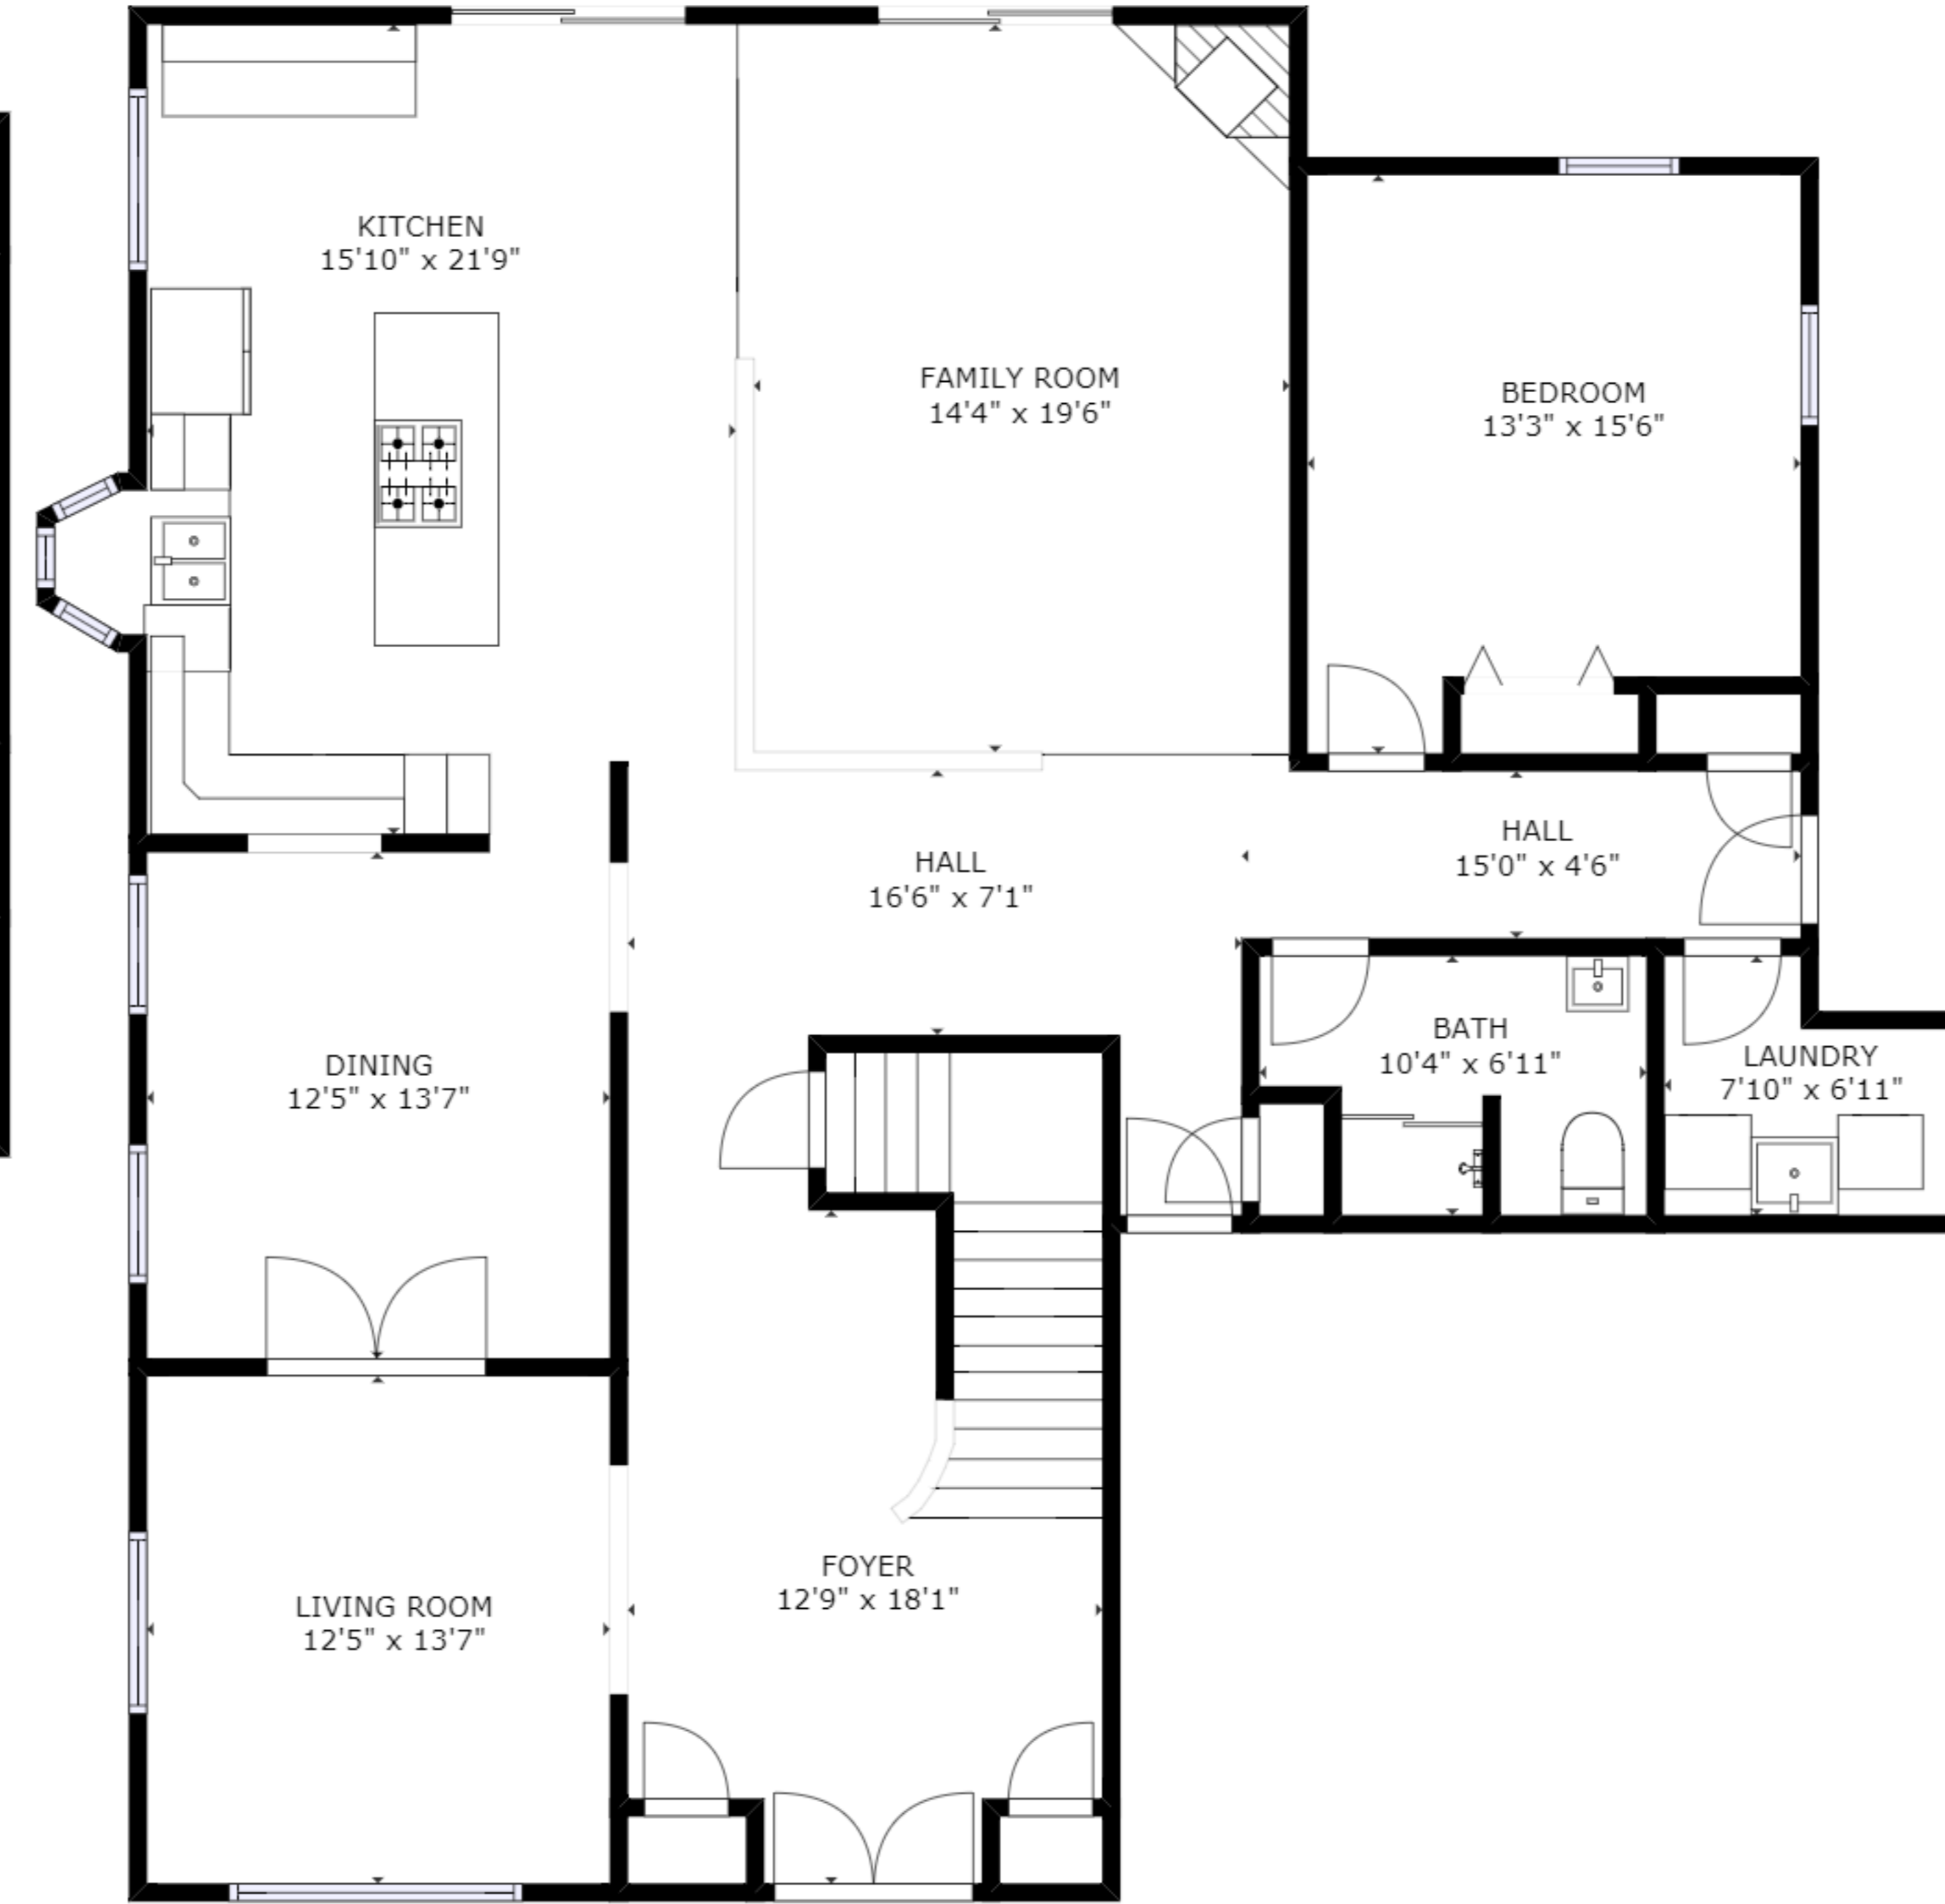

GROSS INTERNAL AREA
 FLOOR 1 : 1593 sq ft, FLOOR 2 : 1852 sq ft
 FLOOR 3 : 1590 sq ft
 TOTAL: 5036 sq ft

GROSS INTERNAL AREA
 FLOOR 1 : 1593 sq ft, FLOOR 2 : 1852 sq ft
 FLOOR 3 : 1590 sq ft
 TOTAL: 5036 sq ft

GROSS INTERNAL AREA
FLOOR 1 : 1593 sq ft, FLOOR 2 : 1852 sq ft
FLOOR 3 : 1590 sq ft
TOTAL: 5036 sq ft

FLOOR 1

FLOOR 2

FLOOR 3

GROSS INTERNAL AREA
 FLOOR 1 : 1593 sq ft, FLOOR 2 : 1852 sq ft
 FLOOR 3 : 1590 sq ft
 TOTAL: 5036 sq ft

SIZES AND DIMENSIONS ARE APPROXIMATE, ACTUAL MAY VARY.