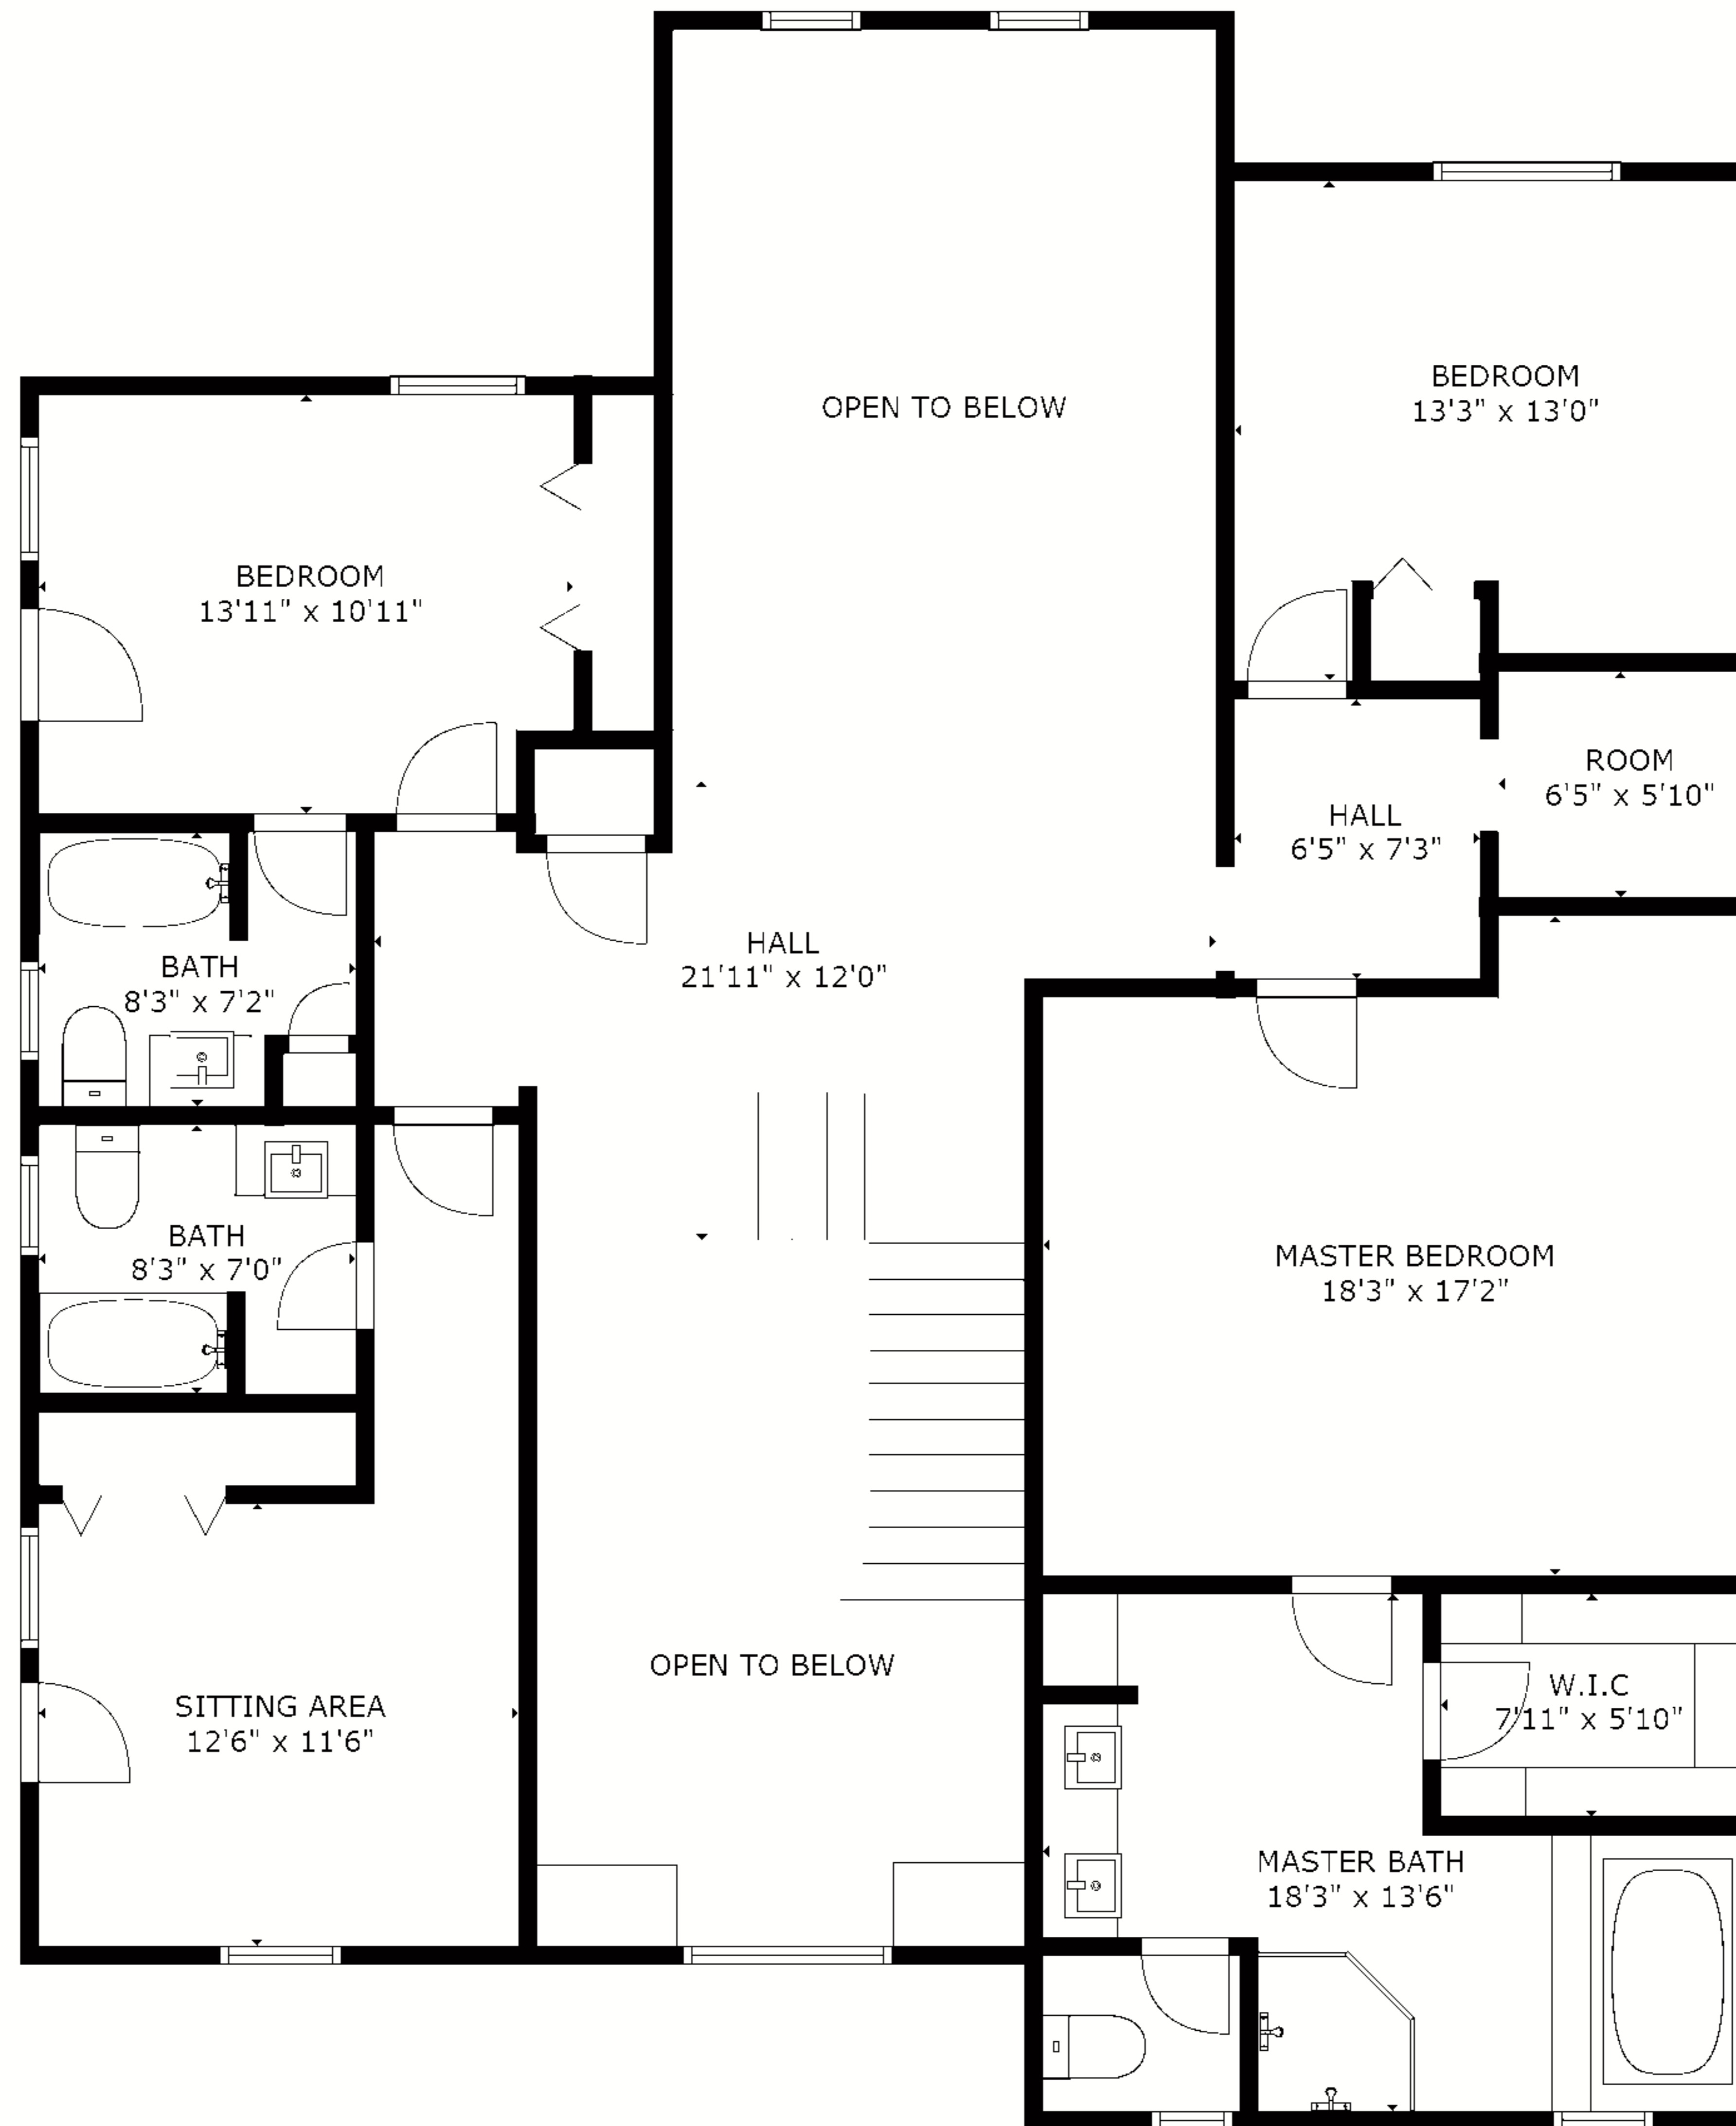

GROSS INTERNAL AREA
 FLOOR 1 : 1593 sq ft, FLOOR 2 : 1852 sq ft
 FLOOR 3 : 1590 sq ft
 TOTAL: 5036 sq ft

GROSS INTERNAL AREA
 FLOOR 1 : 1593 sq ft, FLOOR 2 : 1852 sq ft
 FLOOR 3 : 1590 sq ft
 TOTAL: 5036 sq ft

GROSS INTERNAL AREA
FLOOR 1 : 1593 sq ft, FLOOR 2 : 1852 sq ft
FLOOR 3 : 1590 sq ft
TOTAL: 5036 sq ft

FLOOR 1

FLOOR 2

FLOOR 3

GROSS INTERNAL AREA
 FLOOR 1 : 1593 sq ft, FLOOR 2 : 1852 sq ft
 FLOOR 3 : 1590 sq ft
 TOTAL: 5036 sq ft

SIZES AND DIMENSIONS ARE APPROXIMATE, ACTUAL MAY VARY.